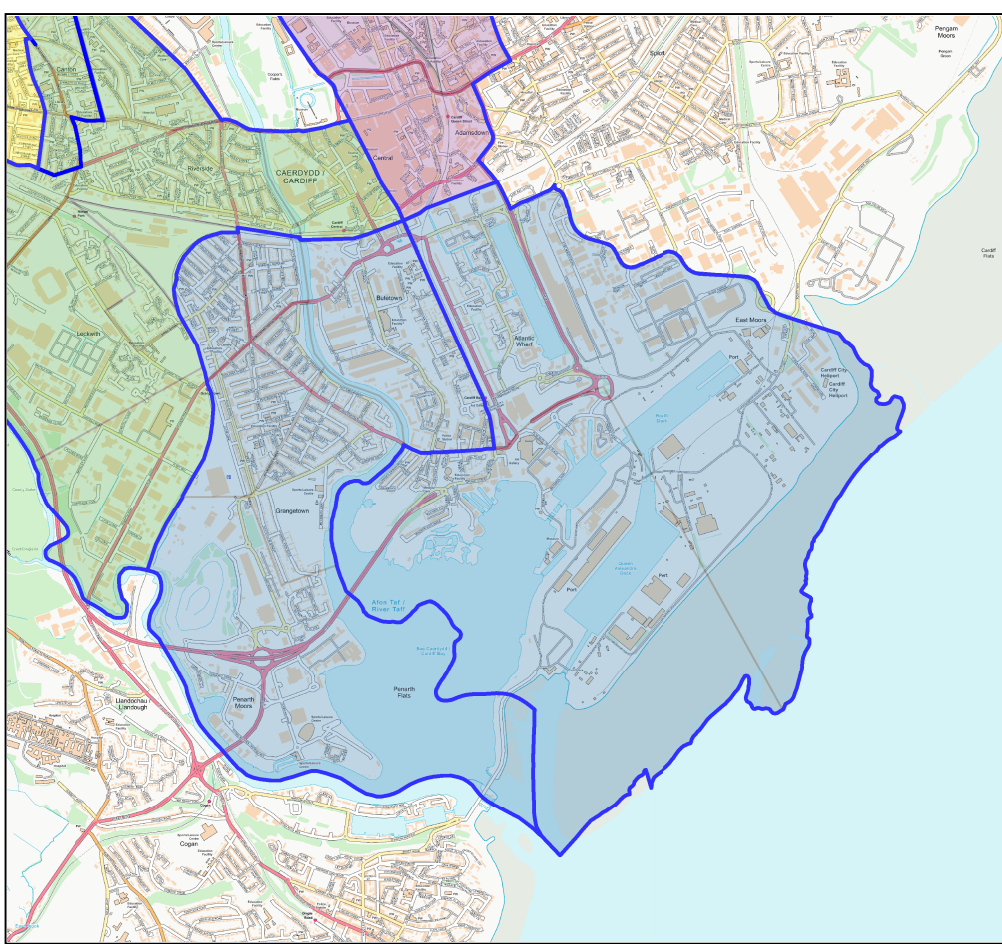

Option A and B – Expanded view of proposed Ysgol Hamadryad catchment