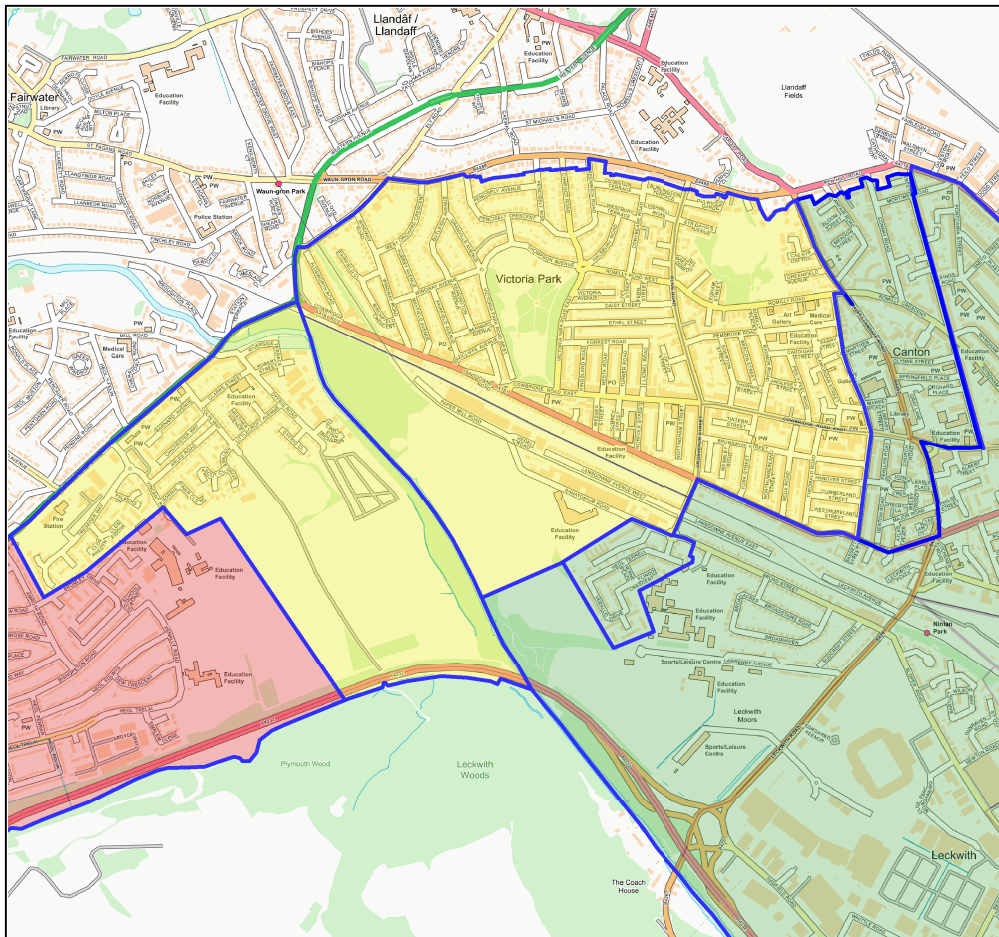

Option B – Expanded view of proposed Ysgol Nant Caerau, Ysgol Treganna and Ysgol Pwll Coch catchment boundaries