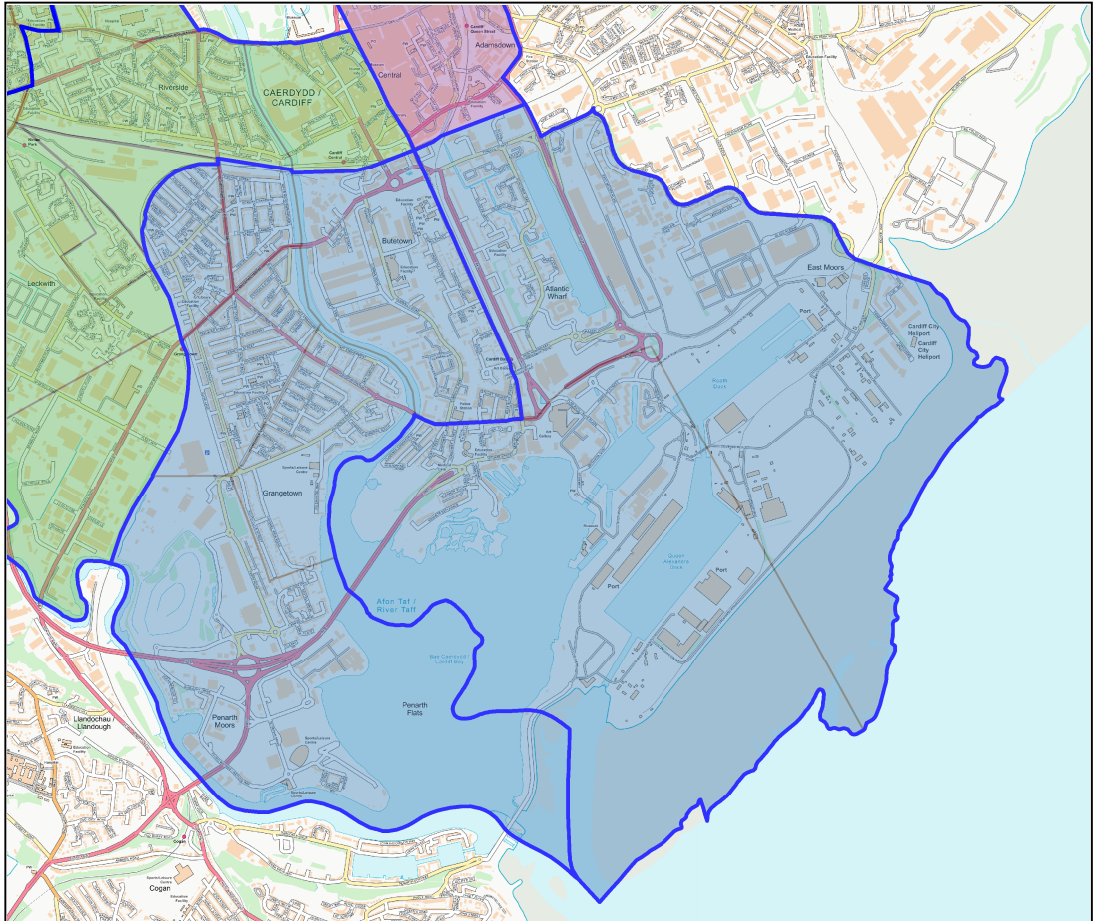

Option A and B – Expanded view of proposed Ysgol Hamadryad catchment