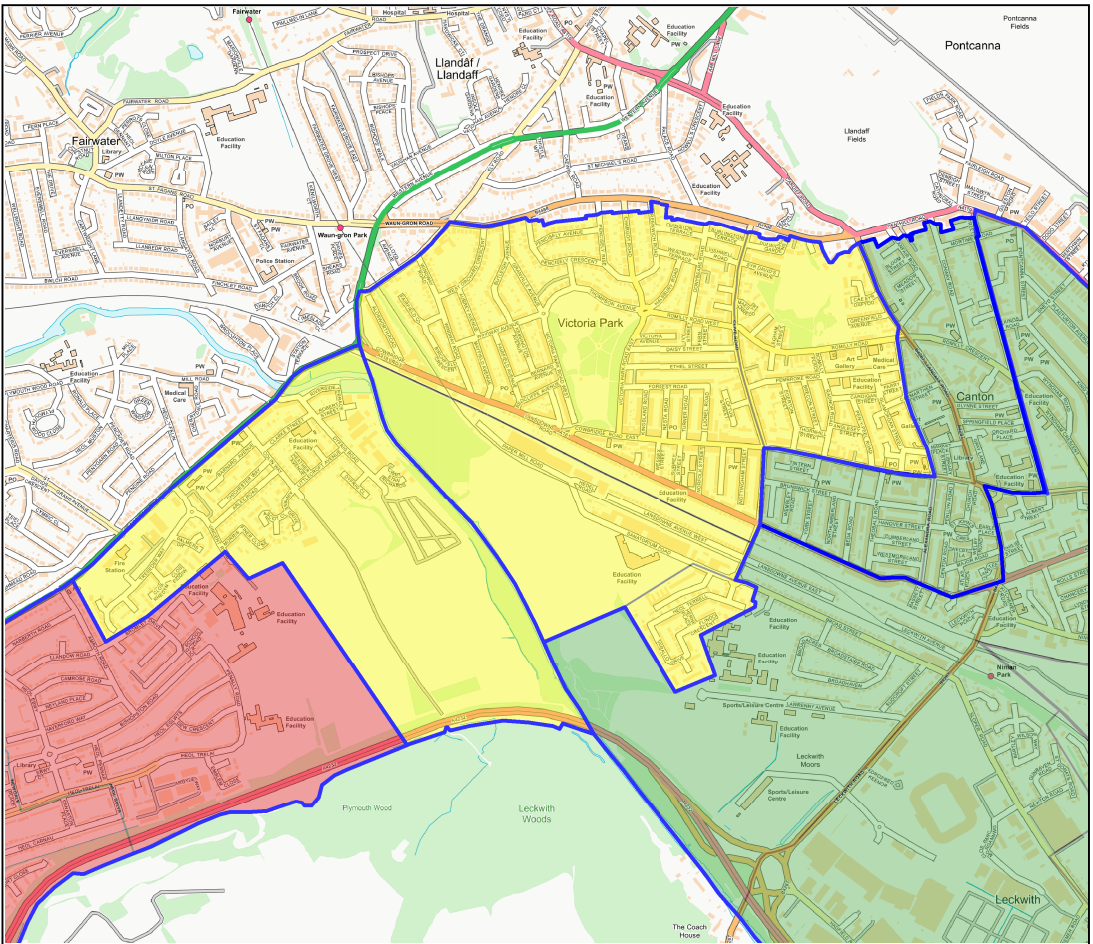

Option A - Option A – Expanded view of proposed Ysgol Nant Caerau, Ysgol Treganna and Ysgol Pwll Coch catchment boundaries