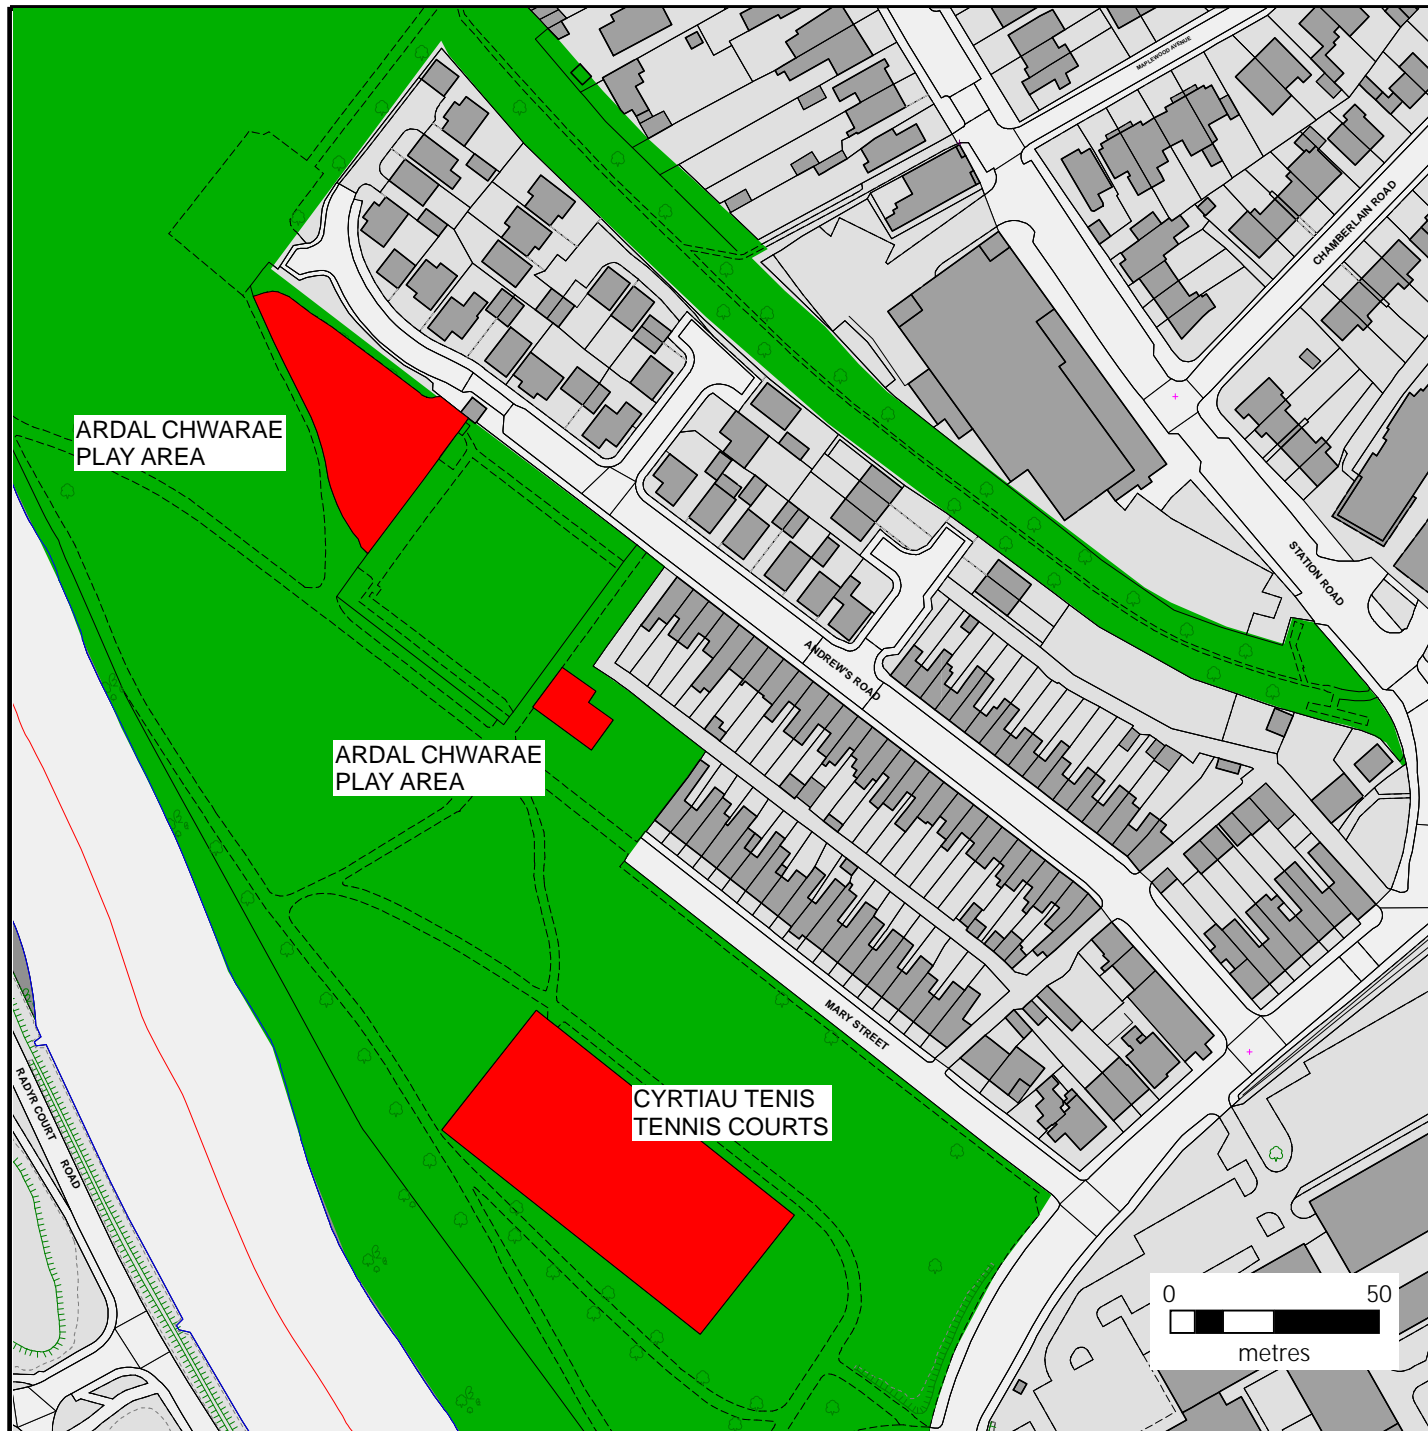

 CŴN O DAN REOLAETH/
DOGS UNDER CONTROL

 DIM CŴN/ NO DOGS

© Crown copyright and database rights (2021).

Ordnance Survey 100023376

This copy is produced specifically to supply County Council information NO further copies may be made.