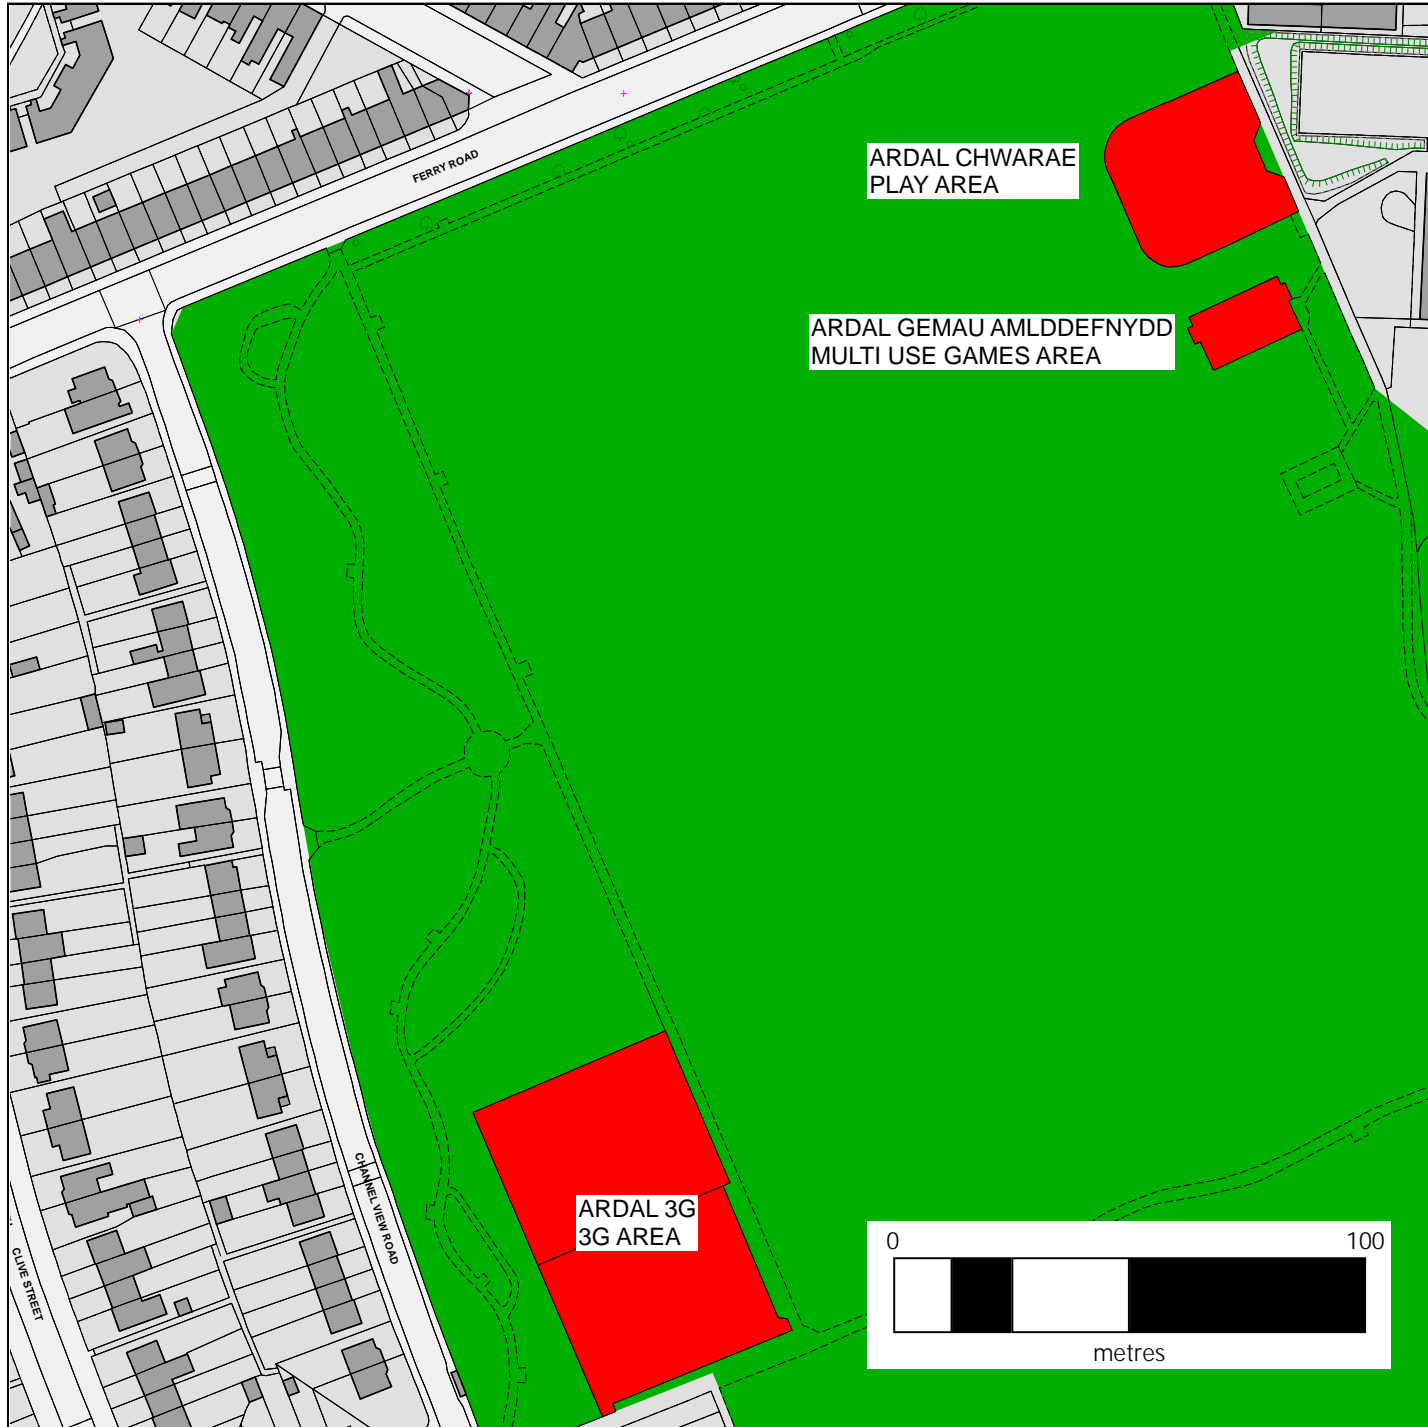

**CYNGOR SIR CAERDYDD
CARDIFF COUNTY COUNCIL**

CHIEF EXECUTIVE

Paul Orders

Neuadd y Sir,
Glanfa'r Iwerydd,
Caerdydd,
CF10 4UW.

County Hall,
Atlantic Wharf,
Cardiff,
CF10 4UW.

Y MARL/ THE MARL

- CŴN O DAN REOLAETH/
  DOGS UNDER CONTROL
- DIM CŴN/ NO DOGS

© Crown copyright and database rights (2021).

Ordnance Survey 100023376