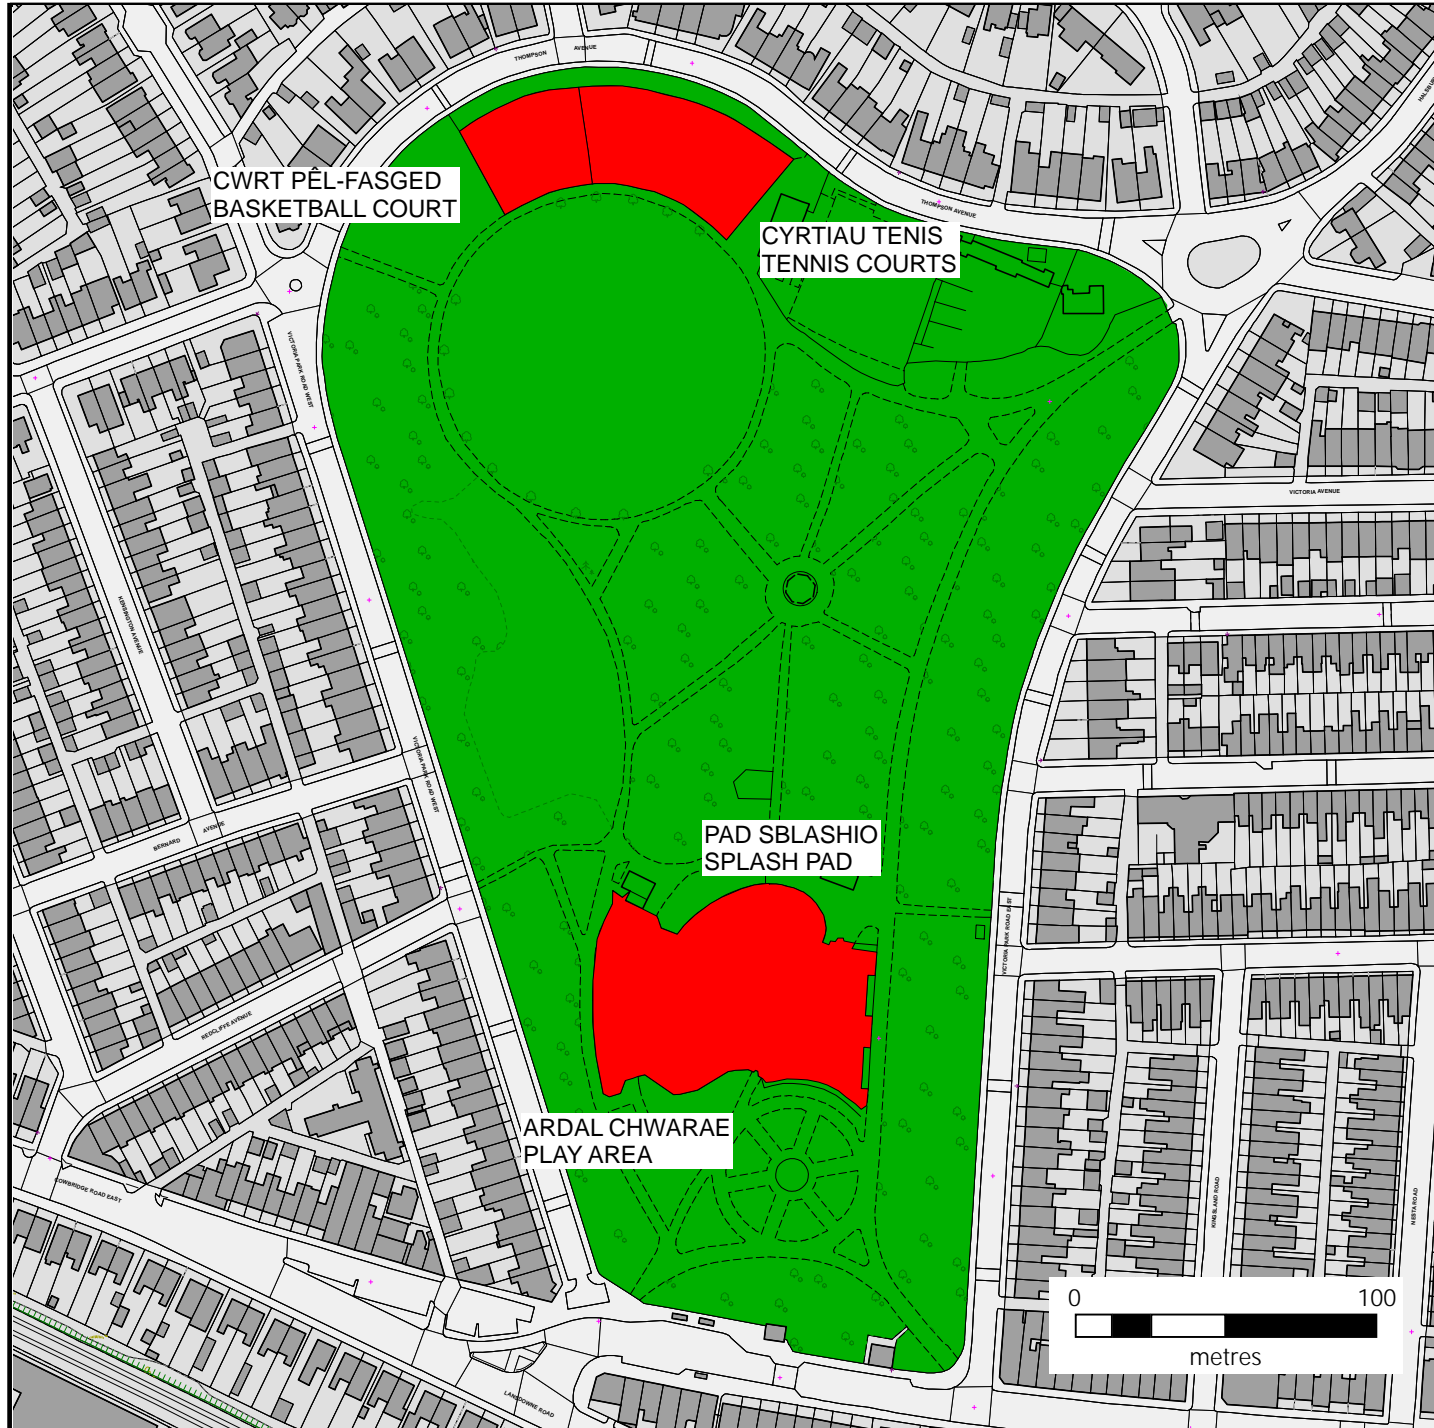

**CYNGOR SIR CAERDYDD
CARDIFF COUNTY COUNCIL**

CHIEF EXECUTIVE

Paul Orders

Neuadd y Sir,
Glanfa'r Iwerydd,
Caerdydd,
CF10 4UW.

County Hall,
Atlantic Wharf,
Cardiff,
CF10 4UW.

**PARC FICTORIA/
VICTORIA PARK**

CŴN O DAN REOLAETH/
DOGS UNDER CONTROL

DIM CŴN/
NO DOGS

© Crown copyright and database rights (2021).

Ordnance Survey 100023376

This copy is produced specifically to supply County Council information NO further copies may be made.