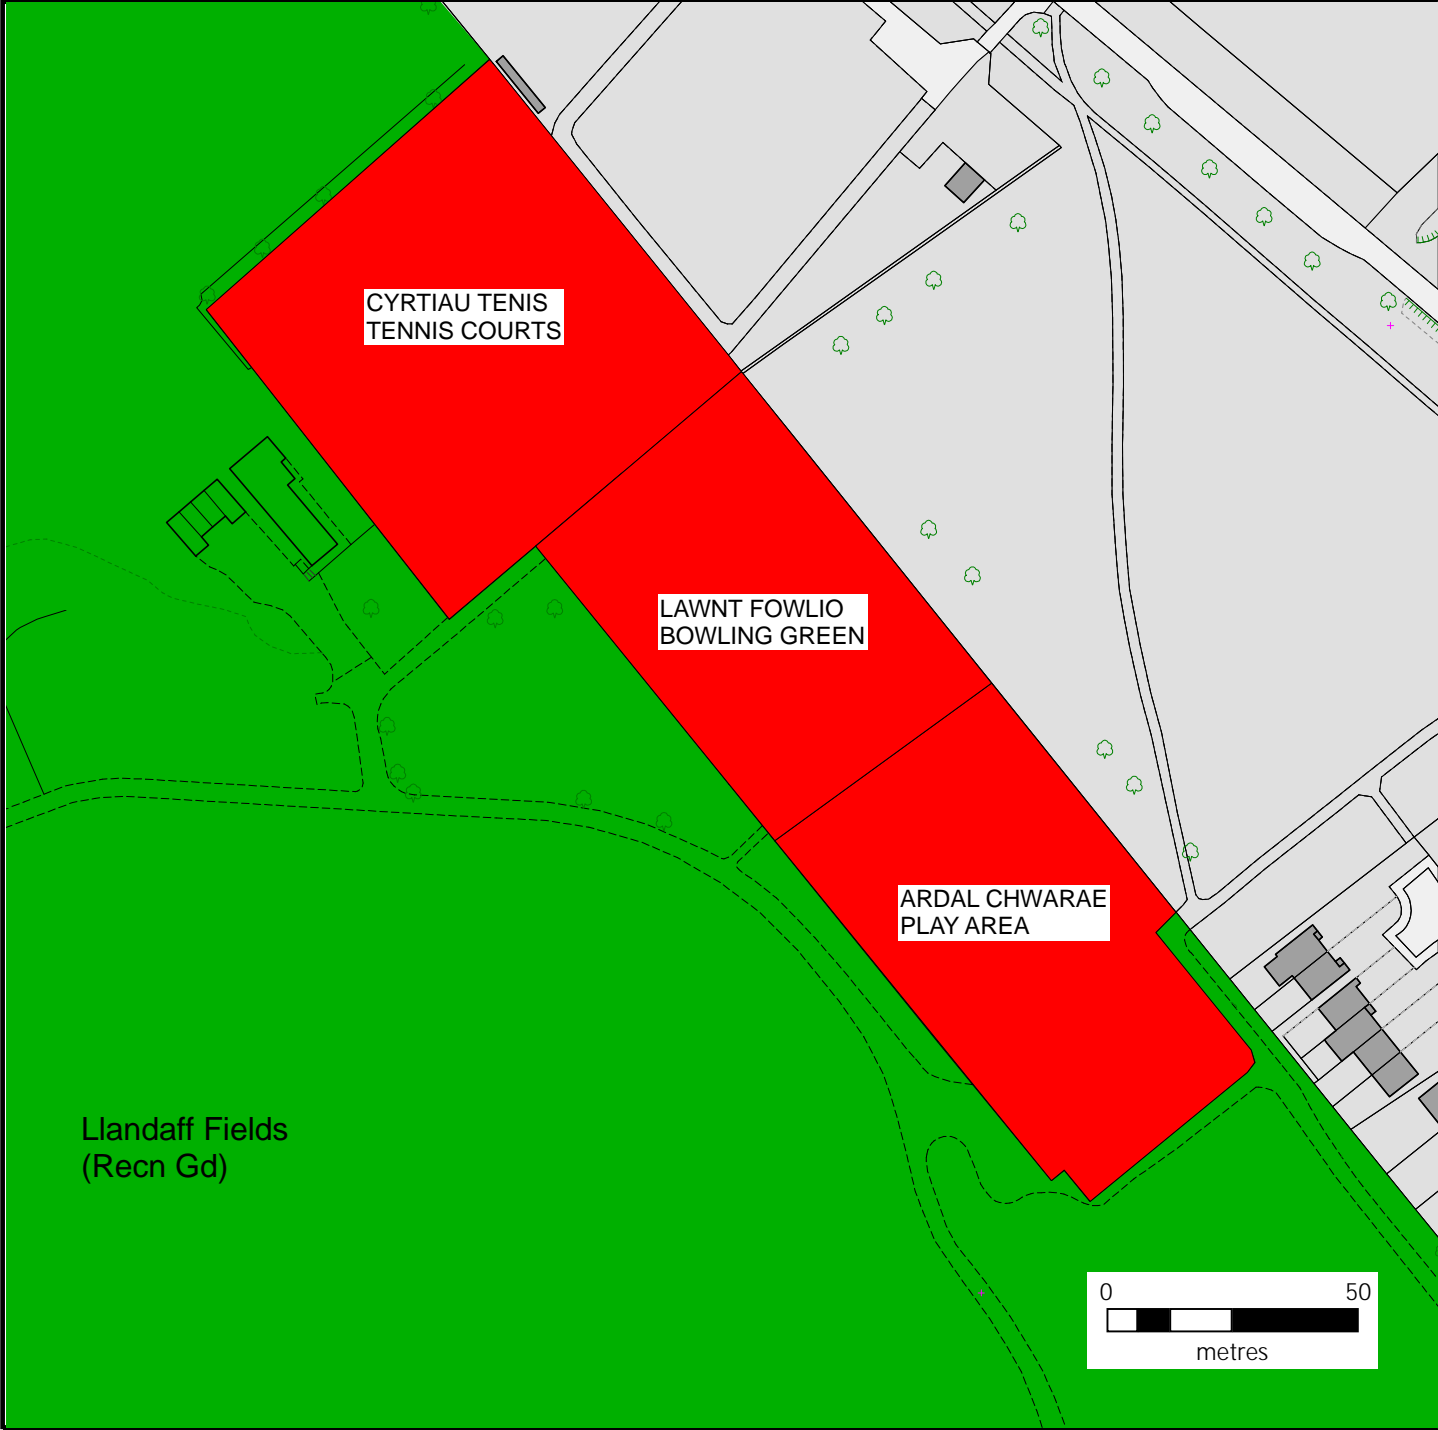

CYNGOR SIR CAERDYDD
CARDIFF COUNTY COUNCIL

CHIEF EXECUTIVE

Paul Orders

Neuadd y Sir,
Glanfa'r Iwerydd,
Caerdydd,
CF10 4UW.

County Hall,
Atlantic Wharf,
Cardiff,
CF10 4UW.

**CAEAU LLANDAFF/
LLANDAFF FIELDS**

CŴN O DAN REOLAETH/
DOGS UNDER CONTROL

DIM CŴN/ NO DOGS

© Crown copyright and database rights (2021).

Ordnance Survey 100023376

This copy is produced specifically to supply County Council information NO further copies may be made.