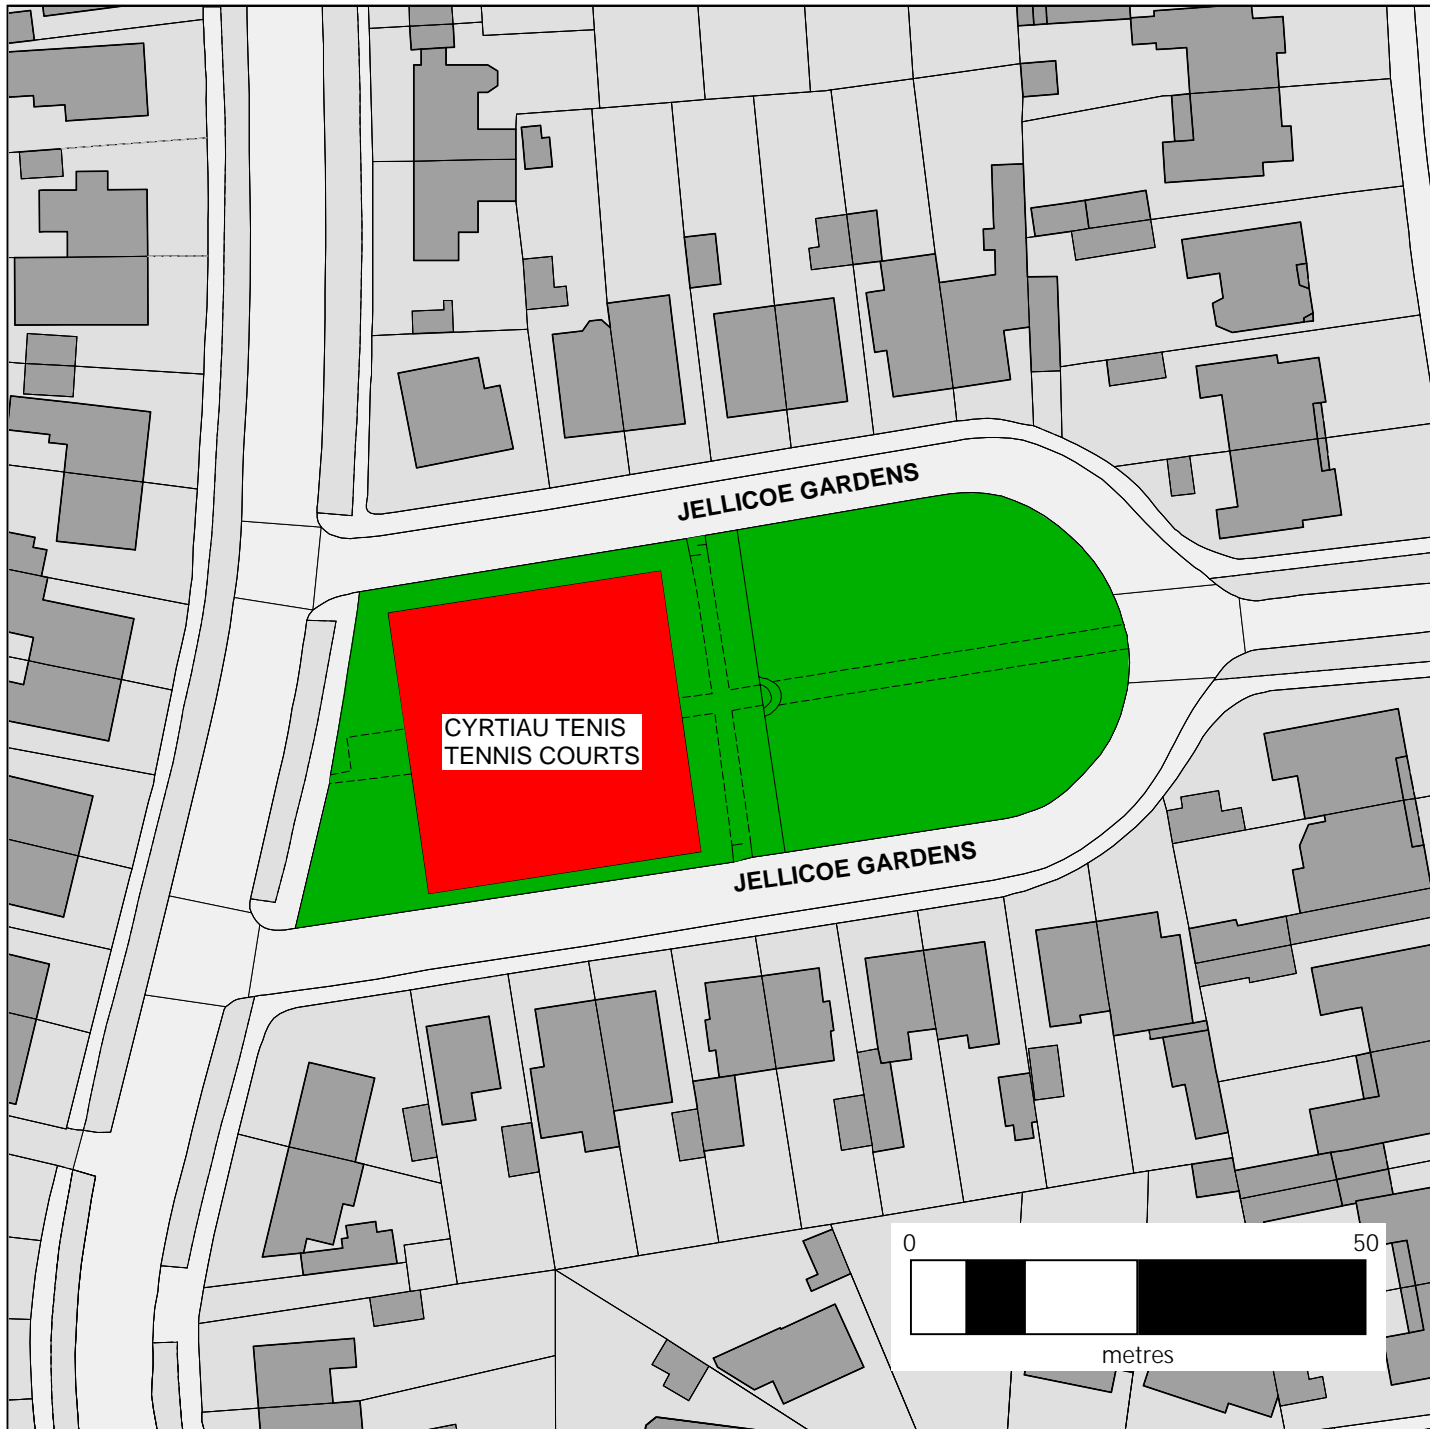

CYNGOR SIR CAERDYDD
CARDIFF COUNTY COUNCIL

CHIEF EXECUTIVE

Paul Orders

Neuadd y Sir,
Glanfa'r Iwerydd,
Caerdydd,
CF10 4UW.

County Hall,
Atlantic Wharf,
Cardiff,
CF10 4UW.

**GERDDI JELlicOE/
JELlicOE GARDENS**

CŴN O DAN REOLAETH/
DOGS UNDER CONTROL

DIM CŴN/ NO DOGS

© Crown copyright and database rights (2021).

Ordnance Survey 100023376

This copy is produced specifically to supply County Council information NO further copies may be made.