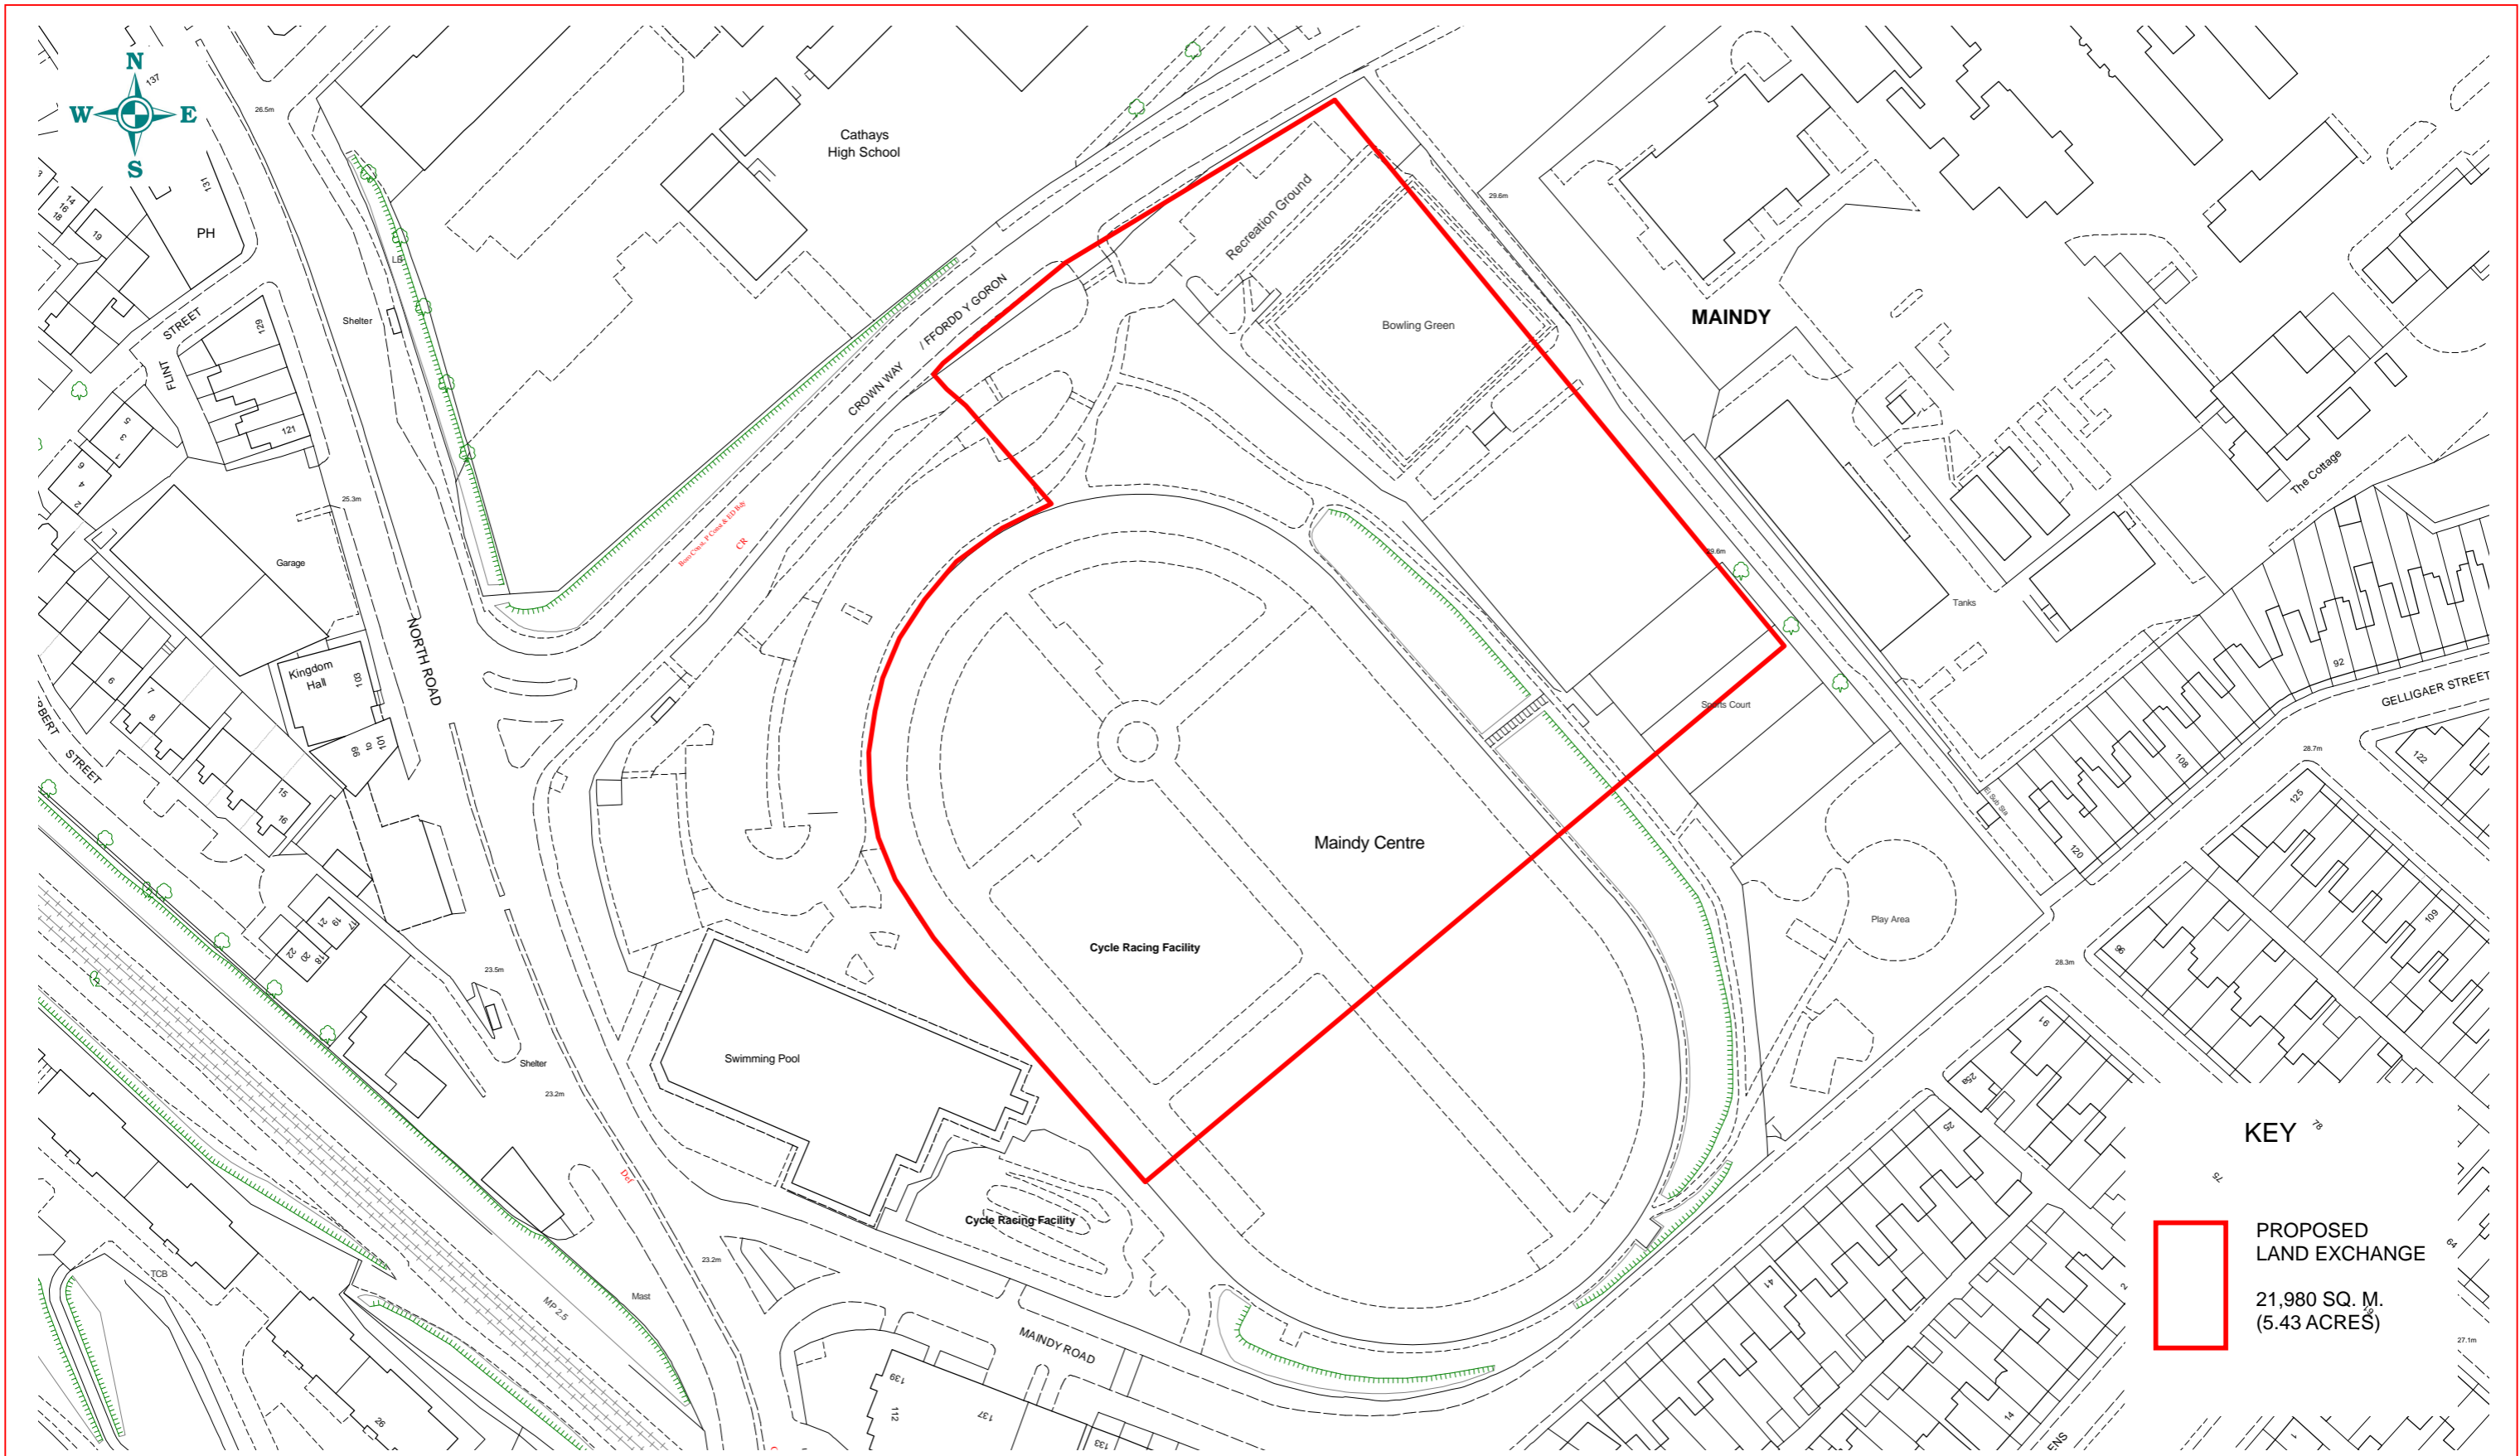

Maindy Park Trust – proposed land exchange.

© Hawffraint y Goron Cedwir pob hawl. Y data ar y map yw'r wybodaeth orau sydd ar gael ac mae er gwybodaeth yn unig. Tra gwneir pob ymdrech i sicrhau ei gywirdeb, ni ellir gwarantu hyn. Nid yw'r Cyngor yn derbyn cyfrifoldeb am unrhyw wallau ar y map a dylai defnyddwyr gyrrchu eu cyngor arbenigol eu hunain ar unrhyw wybodaeth a ddangosir ynddo. 100023376 (2019)

© Crown Copyright. All Rights Reserved. The data provided on this map is the best available and is for information purposes only. Whilst every effort is made to ensure its accuracy no warranty can be given. The Council accepts no responsibility for any inaccuracies on this map and users should obtain their own expert advice on any information shown in it. 100023376 (2019)