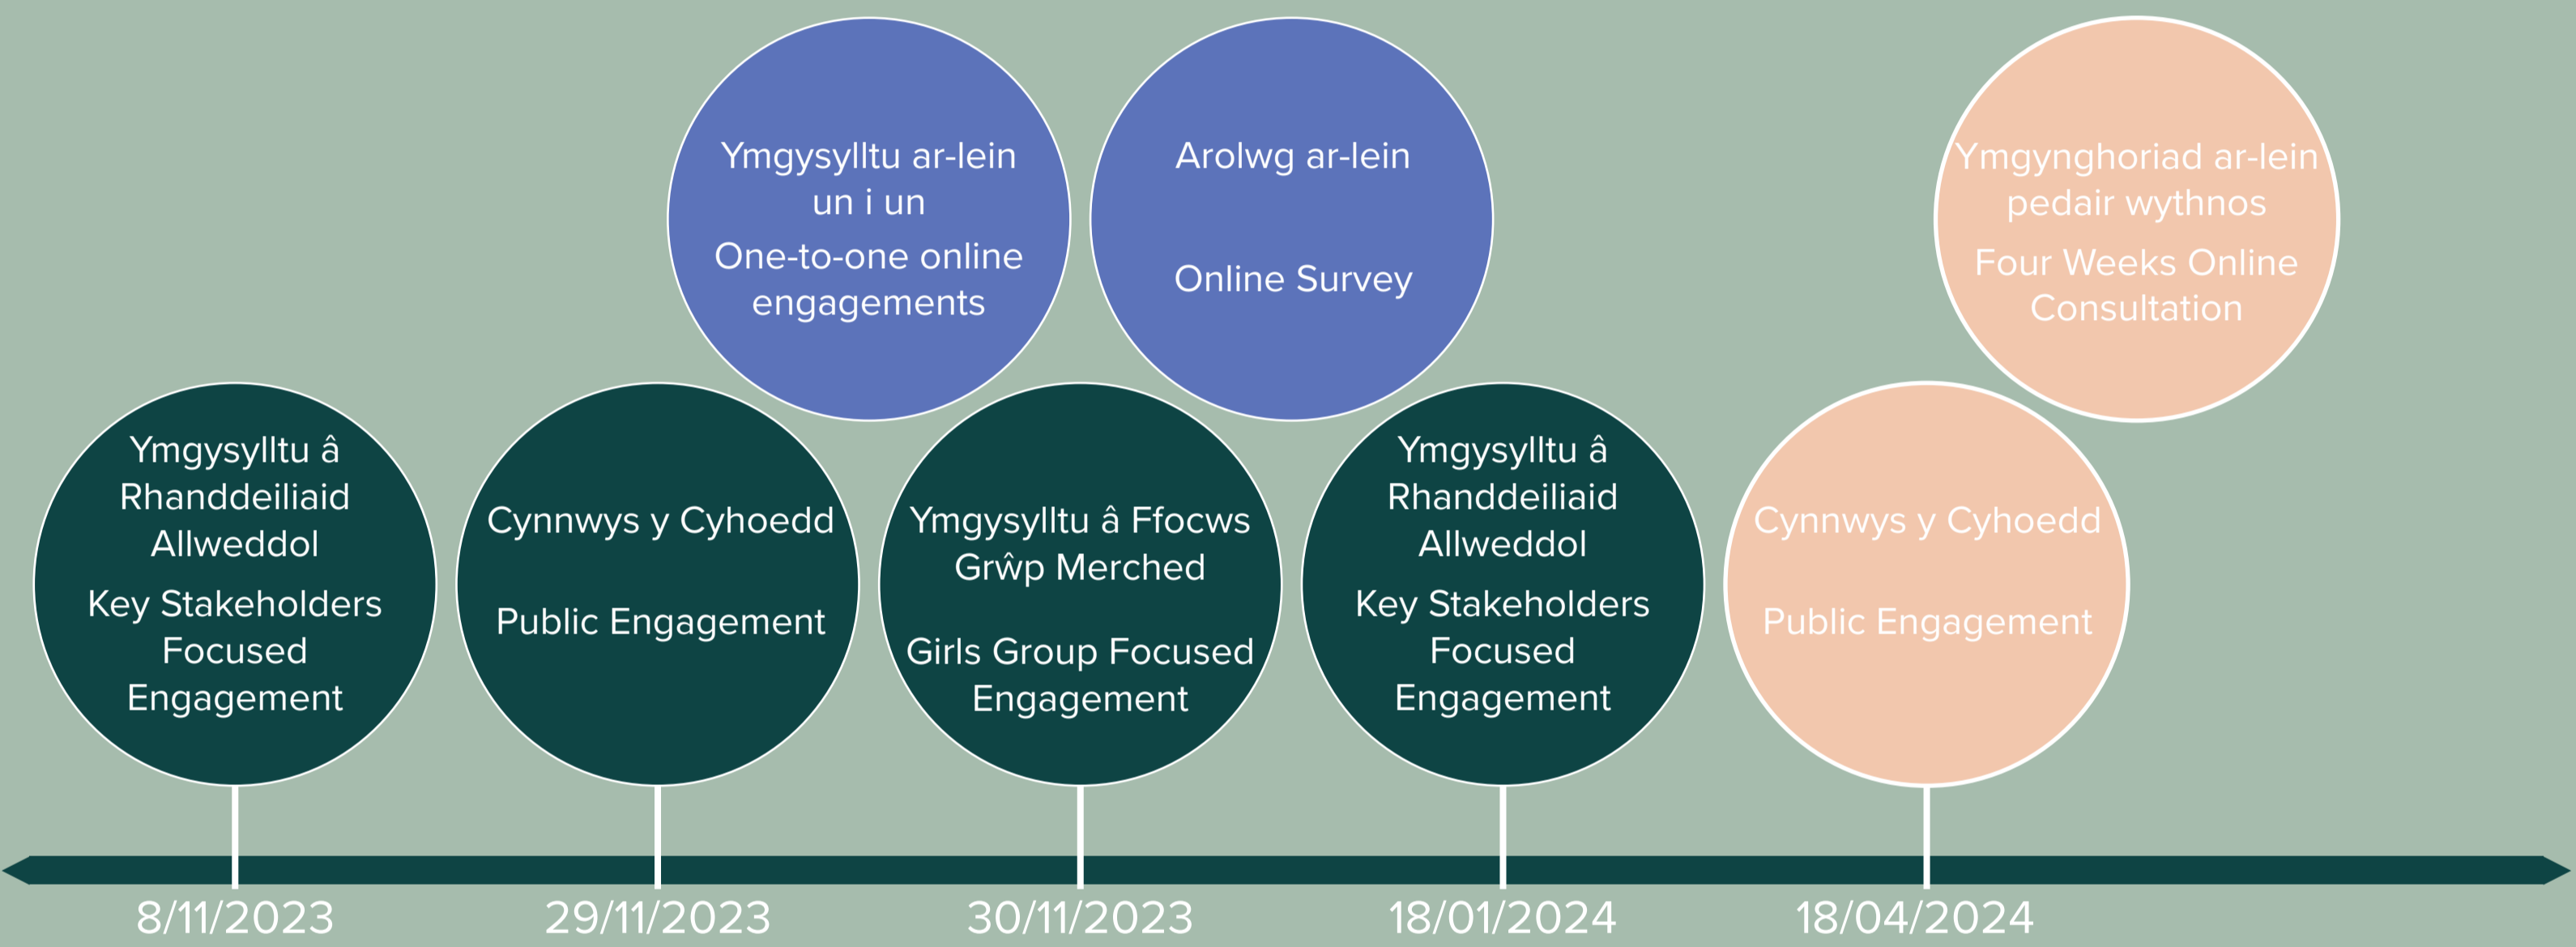

An overview of the approach and the key ambitions identified by the community are reported opposite.

THE CANAL PARK MASTERPLAN IS...
...A DOCUMENT THAT IDENTIFIES KEY PRIORITIES FROM THE LOCAL COMMUNITY FOR THE REGENERATION OF CANAL PARK.

THE CANAL PARK MASTERPLAN IS NOT...
...A DEFINITIVE AND DETAILED DESIGN OF THE PARK. FURTHER ENGAGEMENT AND COMMUNITY CO-DESIGNS WILL BE REQUIRED TO PROGRESS THE DEVELOPMENT OF THE IDENTIFIED PHYSICAL INTERVENTIONS AND TO DELIVER THE COMMUNITY'S VISION.

STRATEGAETH YMGYSYLLTU A THROSOLWG

Mae'r broses ymgysylltu â rhanddeiliaid wedi helpu i baratoi'r Uwchgynllun. Nododd y strategaeth ymgysylltu bum uchelgais gymunedol allweddol a chyfres o syniadau ar gyfer pob un o'r uchelgeisiau. Mae'r broses ymgysylltu a gynhaliwyd ar gyfer Parc y Gamlas wedi'i chrynhofi gyferbyn.

SYLWER: NID YW UWCHGYNLLUN PARC Y GAMLAS A ADRODDIR YMA WEDI'I GWBLHAU AC RYDYM AM GLYWED GENNYCH I SICRHU BOD Y CYNLLUN YN ADLEWYRCHU DYMUNIADAU'R GYMUNED.

ENGAGEMENT STRATEGY AND OVERVIEW

Stakeholder engagement has shaped the preparation of the Masterplan. The engagement strategy identified five key community ambitions and a series of ideas for each of the ambitions. The engagement process carried out for Canal Park is summarised opposite.

NOTE: THE CANAL PARK MASTERPLAN REPORTED HERE IS NOT FINALISED AND WE WANT TO HEAR FROM YOU TO ENSURE THAT THE PLAN REFLECTS THE WANTS OF THE COMMUNITY.

ADBORTH O'R YMGYSYLLTU A BLAENORIAETHAU'R GYMUNED

Trwy'r digwyddiadau ymgysylltu, nododd y gymuned bum uchelgais a chyfres o syniadau prosiect. Mae'r uchelgeisiau wedi'u hadrodd gyferbyn. Mae'r prosiectau blaenoriaeth sydd i'w cyflawni isod:

- Caffi gyda tholedau ac ystafelloedd newid babanod;
- Cwrt pêl-fasged gwell wedi'i ail-wynebu gyda llifoleuadau newydd;
- Goleuadau gwell a mwy ohonynt;
- Man chwarae a chwaraeon diogel.

ENGAGEMENT FEEDBACK AND COMMUNITY'S PRIORITIES

Through the engagement events, the community identified five ambitions and a series of project ideas. The ambitions are reported opposite. The priority projects to be delivered are reported below:

- Cafe with toilets and baby changing rooms;
- Resurfaced/Improved Basketball Court with new flood lighting;
- Better and more lighting;
- Safe and secure play and sports space.

DATGELU TREFTADAETH HERITAGE REVEALED	CYNHWYSOL AC ACTIF INCLUSIVE AND ACTIVE	CYSUR A DIOGELWCH SAFETY AND COMFORT	GWYRDD A LLIWGAR GREEN AND COLOURFUL	CYSYLLTIADAU DA WELL CONNECTED
Uchelgais Datlu treftadaeth a hanes y safle	Uchelgais Cynnig ystod ehangach o gyfleusterau a darpariaethau sy'n hygyrch ac yn cael eu rheoli gan y gymuned leol	Uchelgais Gwneud Parc y Gamlas yn lle diogel i bawb o bob oedran a bob amser	Uchelgais Cynnig amrywiaeth o leoliadau gwyrdd amrywiol a golygfeydd gyda mwy o liw a phlanhigion gwahanol	Uchelgais Cynnig llwybrau mwy diogel a gwell ar draws y Parc gyda manau pwrpasol i feicwyr
Ambition Celebrate the heritage and history of the site	Ambition Provide a wider range of facilities and provisions accessible and managed by the local community	Ambition Make Canal Park a safe space for all ages and at all times	Ambition Provide a variety of diversified green settings and scenery with more colour and different plants	Ambition Provide safer and better paths across the Park with dedicated spaces for cyclists

1. Canlyniadau Ymgysylltu / Engagement Results