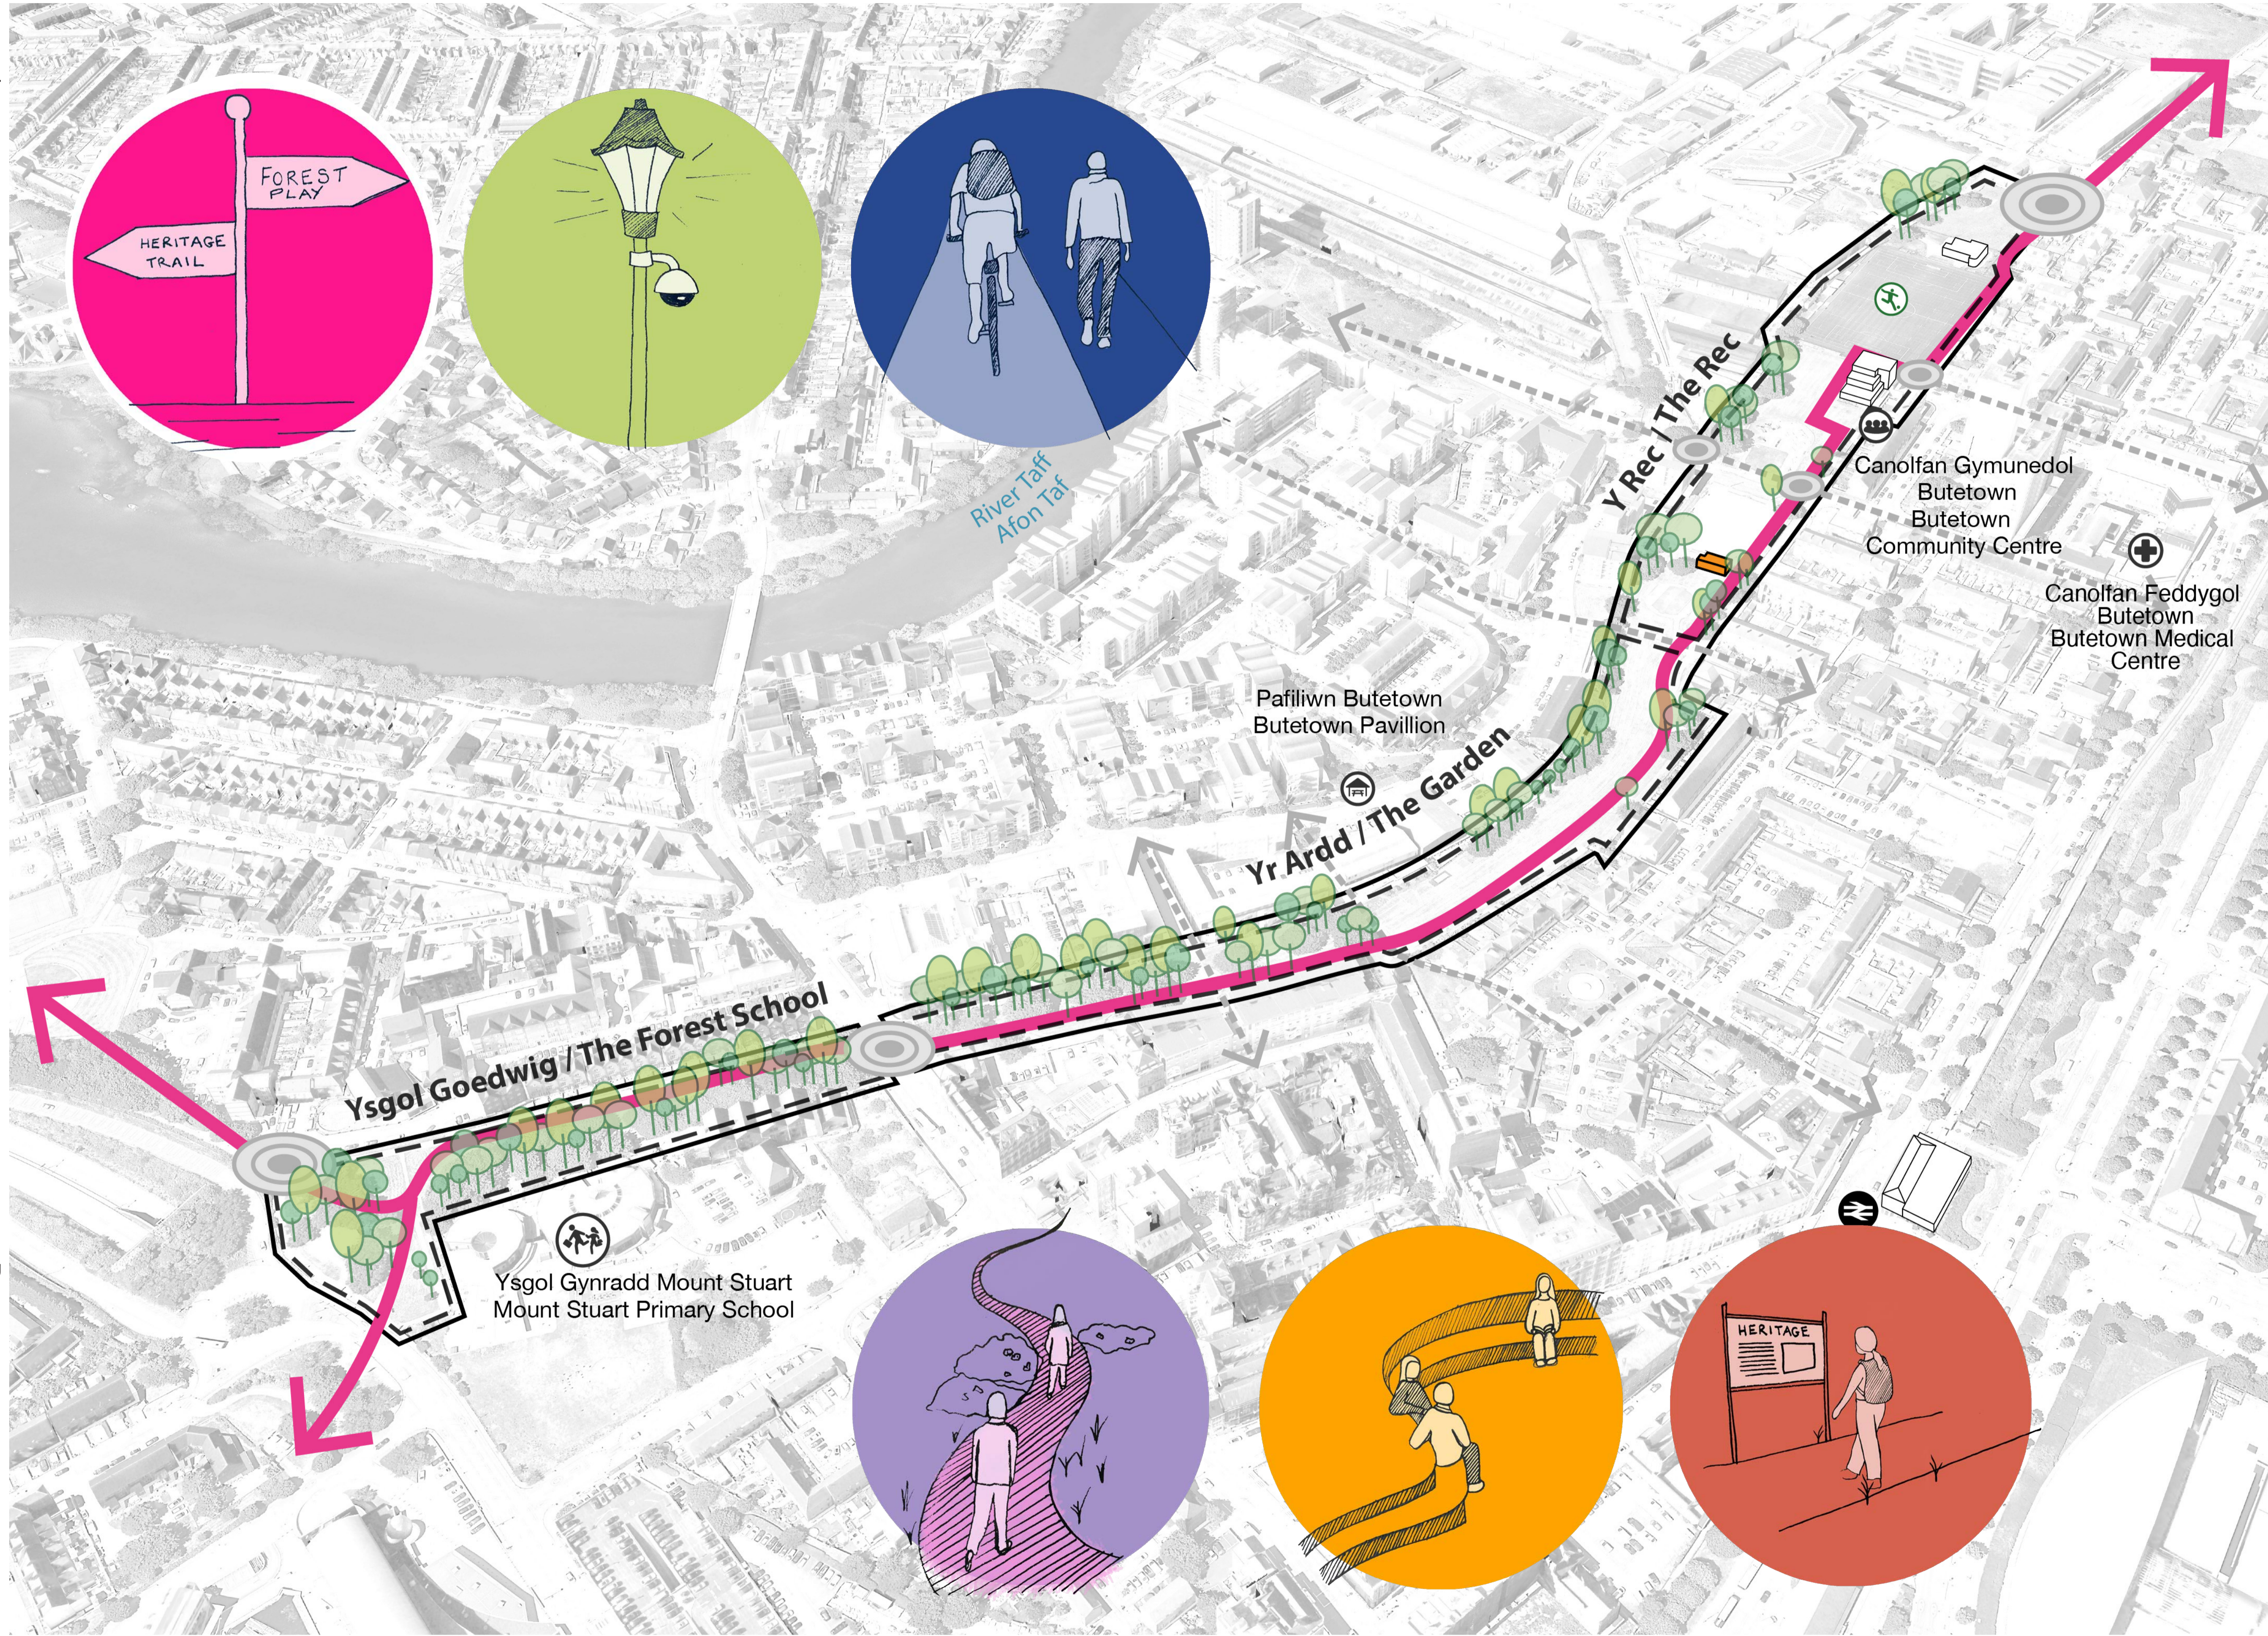

Goleuadau a TCC/Lighting and CCTV
Goleuadau a chamerau TCC integredig i wella diogelwch ac ymestyn yr oriau y gellir defnyddio'r parc.

Integrated lighting and CCTV cameras to improve safety and extend usable hours of the park.

Symudiad/Movement
Symudiad gwell drwy'r Parc i gerddwyr a beicwyr. Llwybr beicio ar wahân i sicrhau diogelwch cerddwyr.

Improved pedestrian and cycle movement through the Park. Separated cycle path to ensure pedestrian safety.

Deunyddiau/Materiality
Defnydd cyson o ddeunyddiau a phalet lliw i glymu'r gwahanol ardaloedd cymeriad gyda'i gilydd, dathlu'r hanes a'r gymuned leol, a chreu ymdeimlad cryfach o hunaniaeth.

Consistent use of materiality and colour palette to tie the different character areas together, celebrate the local history and community, and create a stronger sense of identity.

Darpariaeth ar y Llwybr/Provision on the Way
Darpariaethau ffurfiol ac anffurfiol integredig ar gyfer eistedd, gweithgareddau corfforol a chwarae.

Integrated formal and informal provisions for seating, physical activities and play.

Celf Gyhoeddus a Threftadaeth/Public Art and Heritage

Llwybrau celf gyhoeddus a threftadaeth integredig i ddod â diddordeb gweledol a datgelu hanes y Parc.

Integrated public art and heritage trails to bring visual interest and reveal the history of the Park.