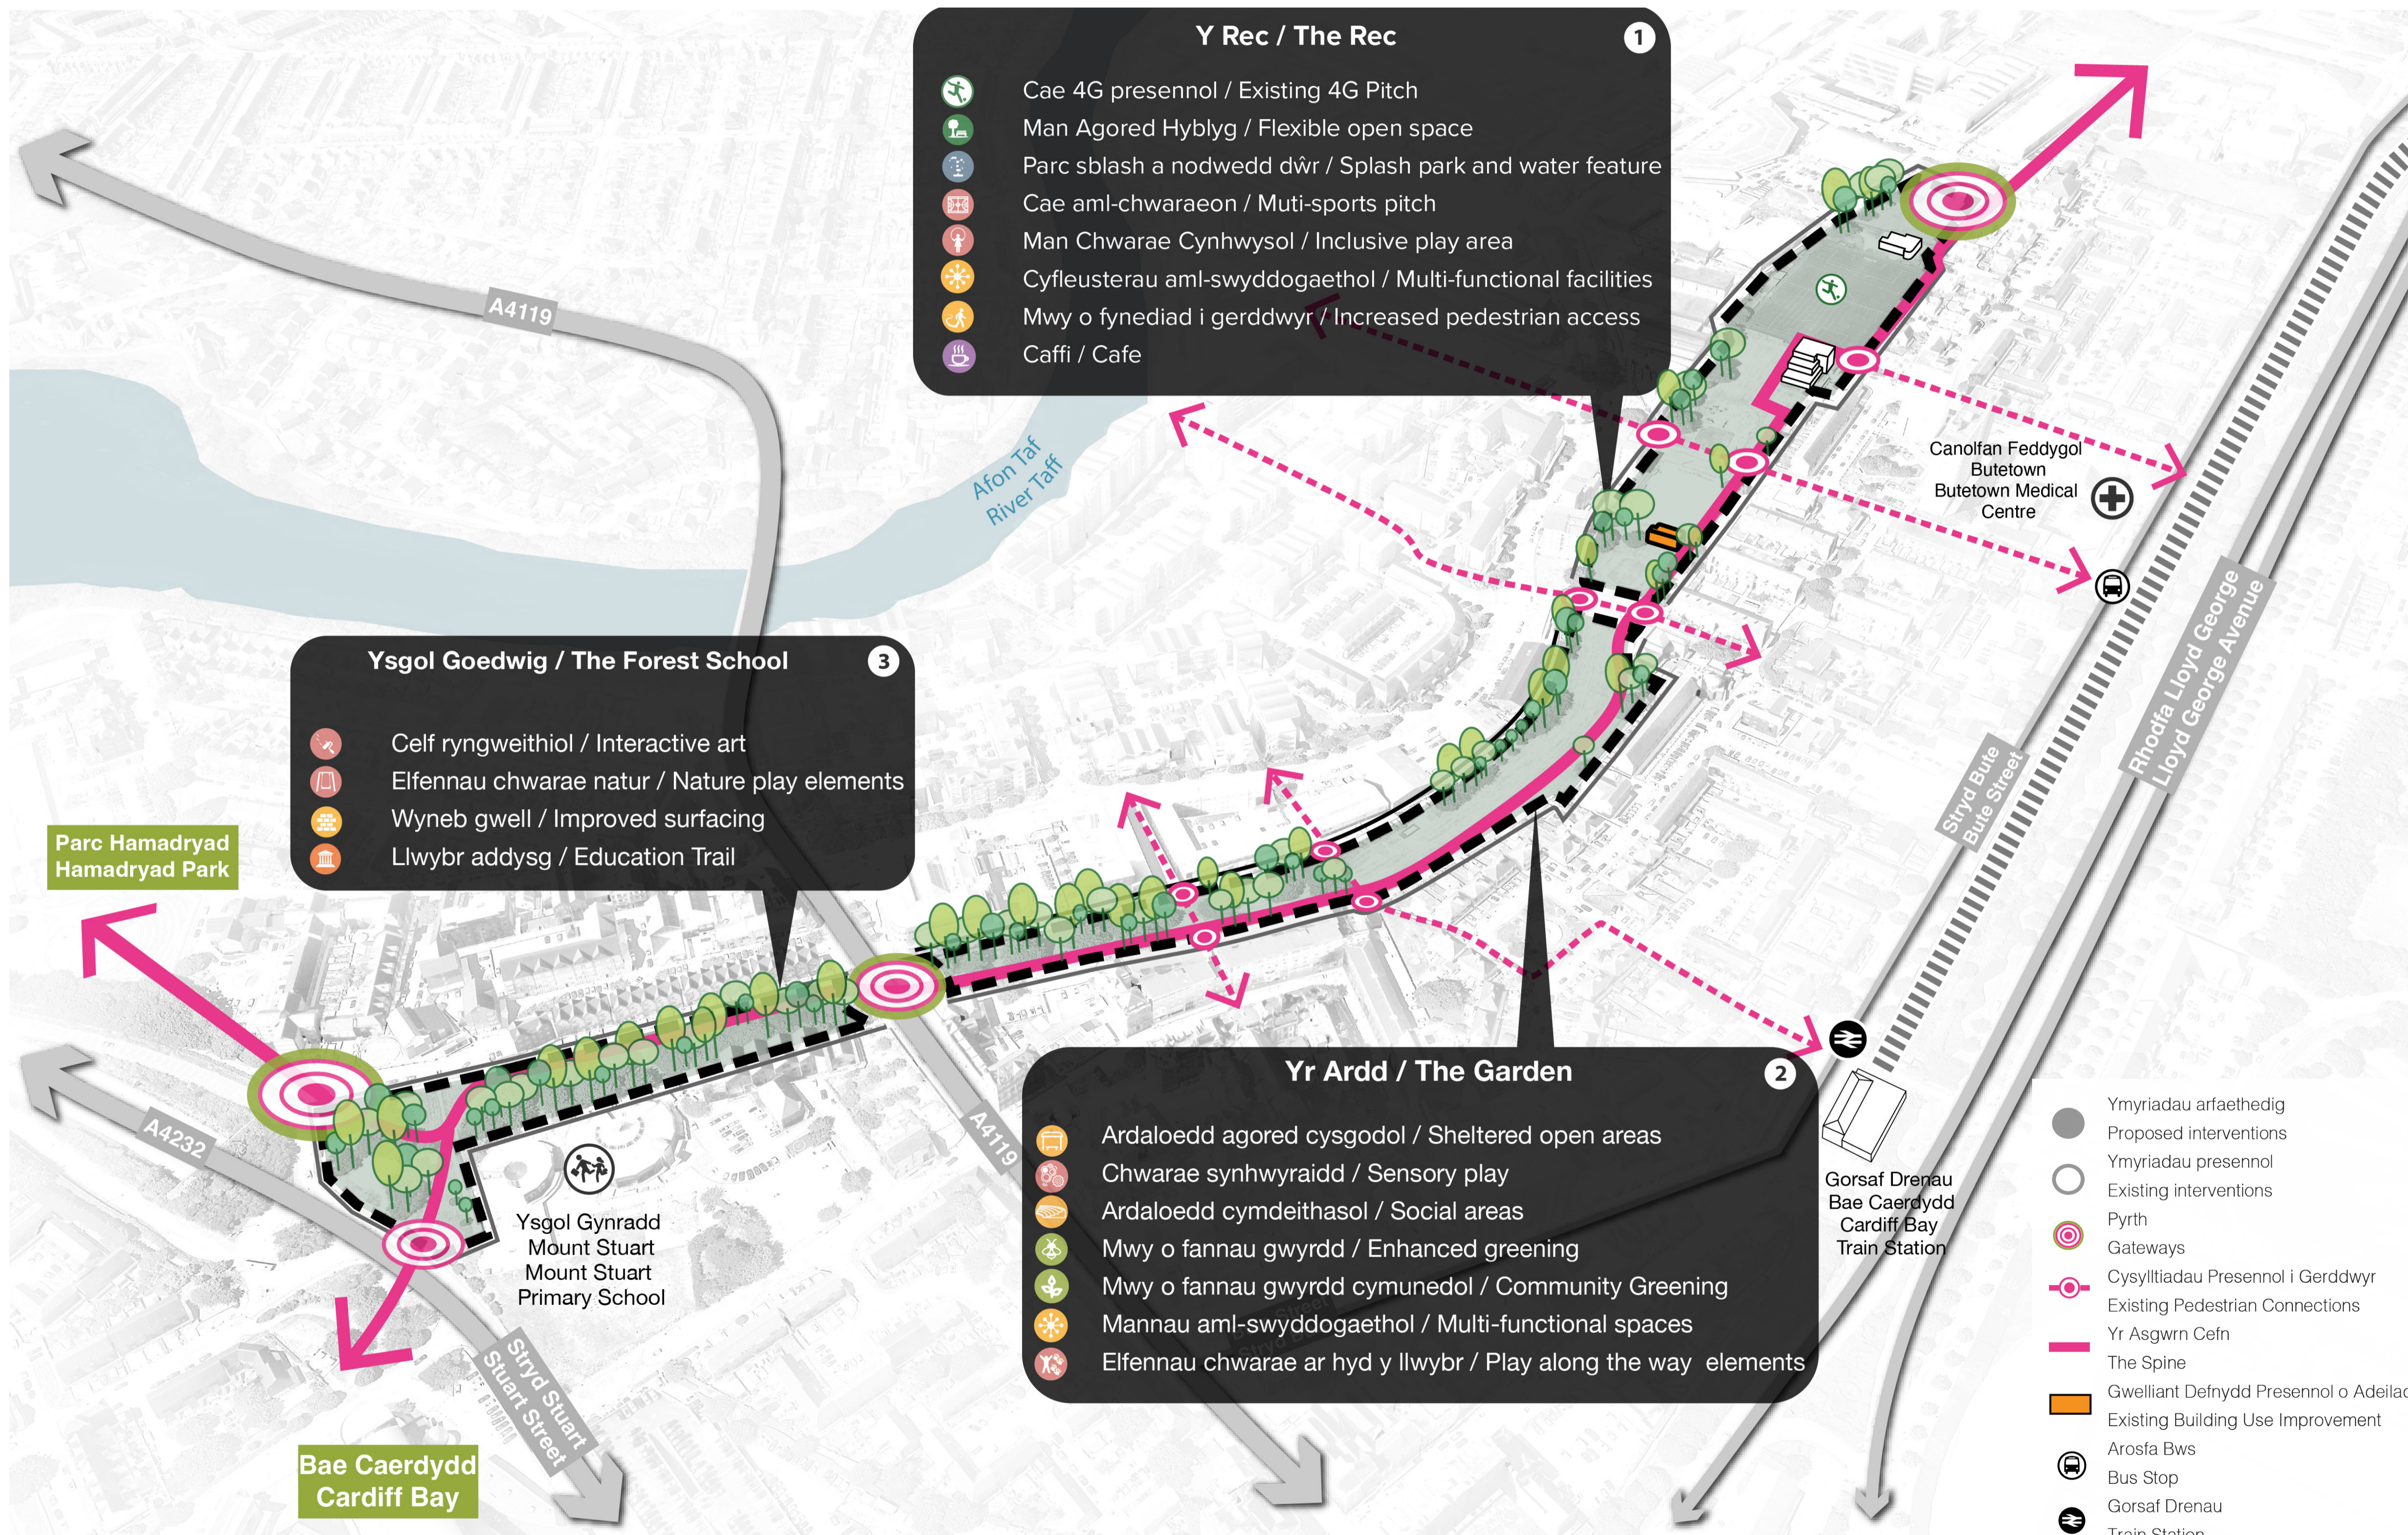

Yr Ysgol Goedwig yw rhan ddeheuol y parc. Mae'n cynnig lleoedd ar gyfer gweithgareddau addysg a dysgu mewn synergedd â'r ysgol gyfagos.

The Forest School is the southern part of the park. It provides spaces for education and learning activities in synergy with the adjacent school.