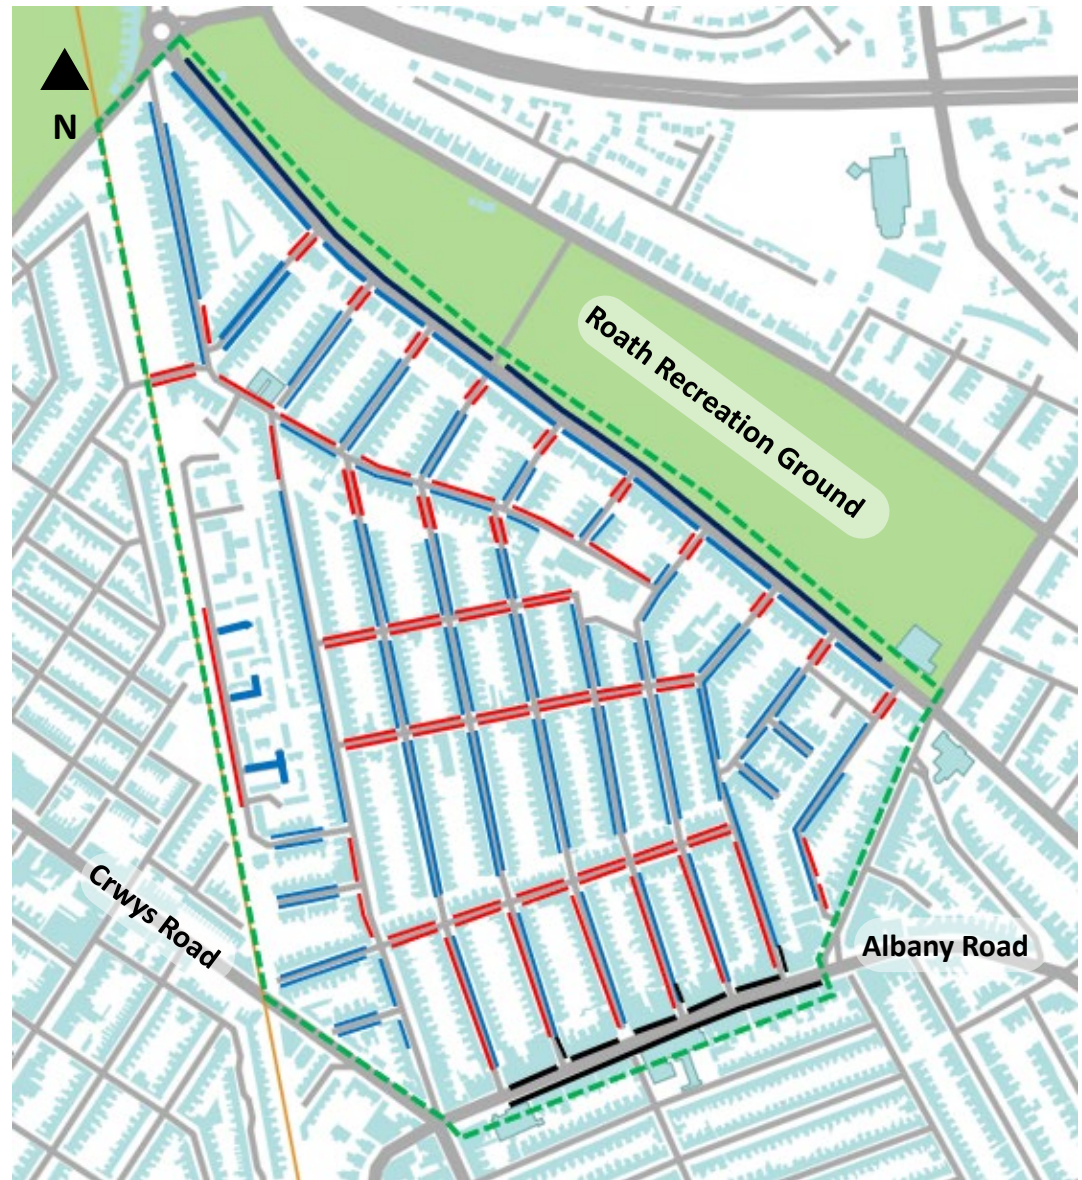

Plasnewydd North - Parking Zone (D2) Parking Design

Key

Permit holder only

Shared use Pay and Stay

Pay and Stay only

Illustrative only. Subject to consultation.