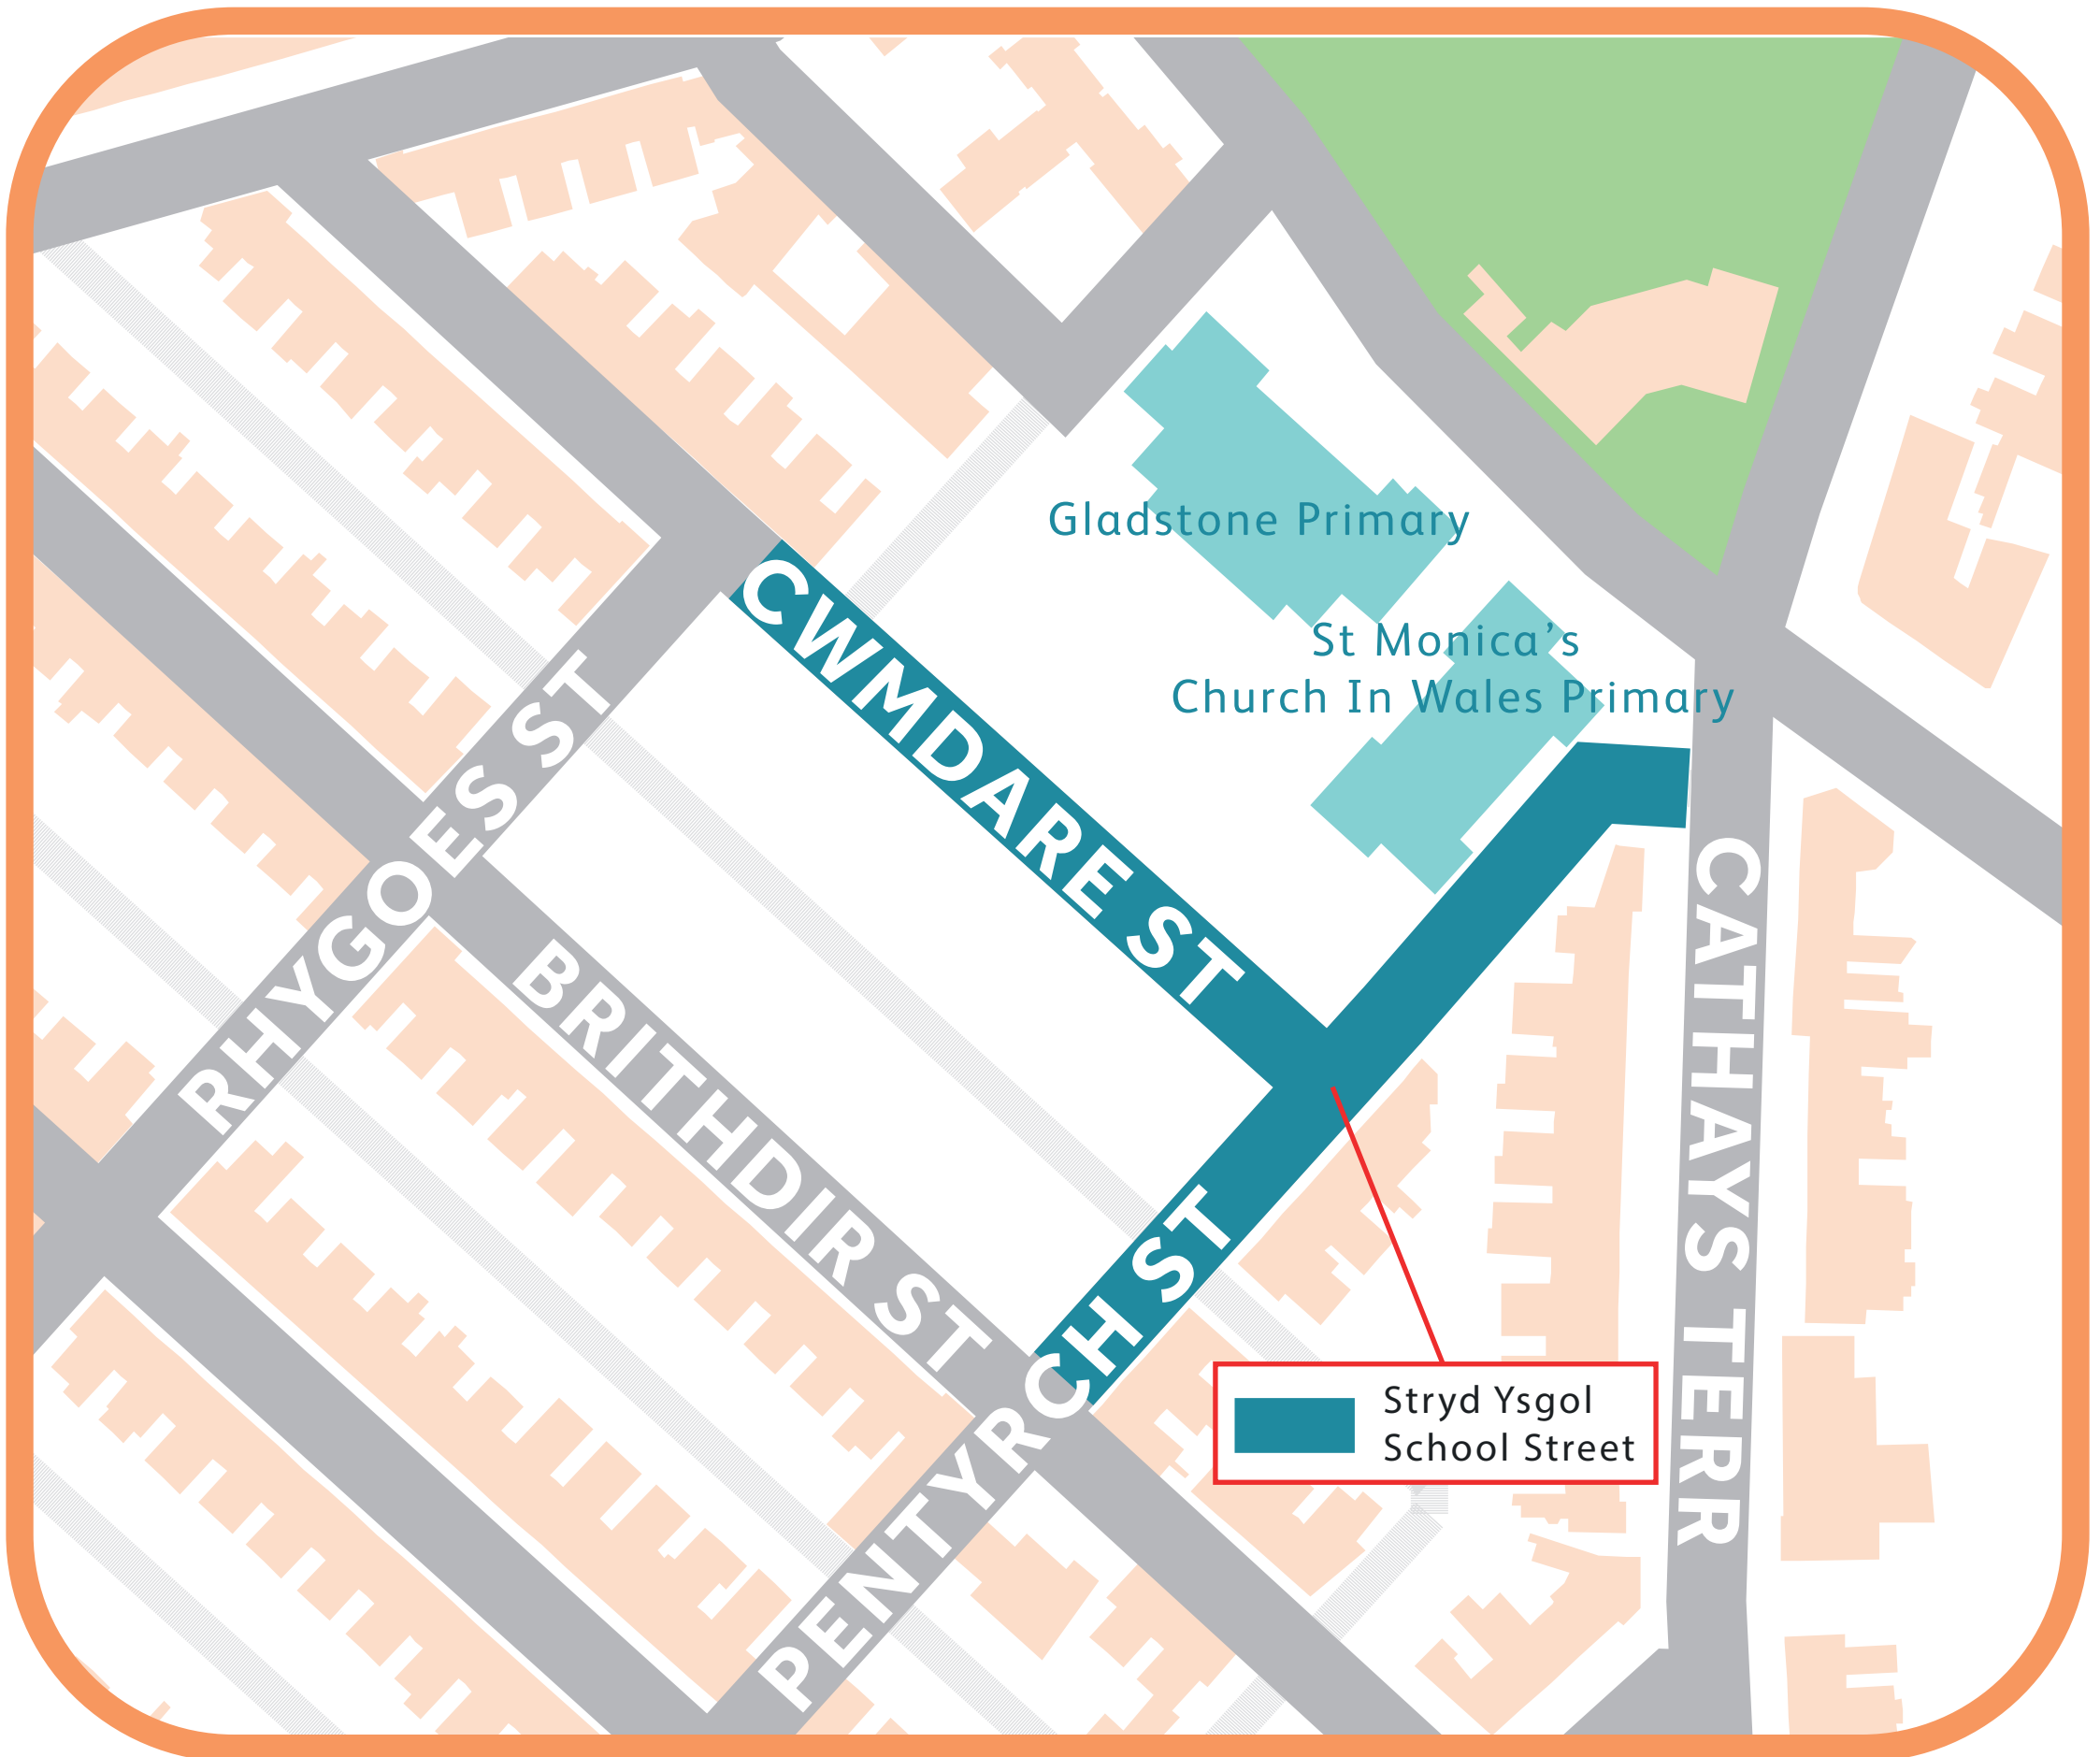

# Gladstone Primary and St Monica's Church In Wales Primary

Mae'r Stryd Ysgol hon yn gweithredu o 8.30am tan 9.30am a 3pm tan 4pm o ddydd Llun i ddydd Gwener. Gellir gweld dyddiadau'r tymor yn [www.caerdydd.gov.uk](http://www.caerdydd.gov.uk)

This School Street operates during term time on weekdays between **8.30am to 9.30am** and **3pm to 4pm**. Term time dates can be viewed at [www.cardiff.gov.uk](http://www.cardiff.gov.uk)

Bydd hawl gan ddeiliaid trwydded SS3 yrru ar y Stryd Ysgol hon  
SS3 Permit Holders will be permitted to drive within this School Street