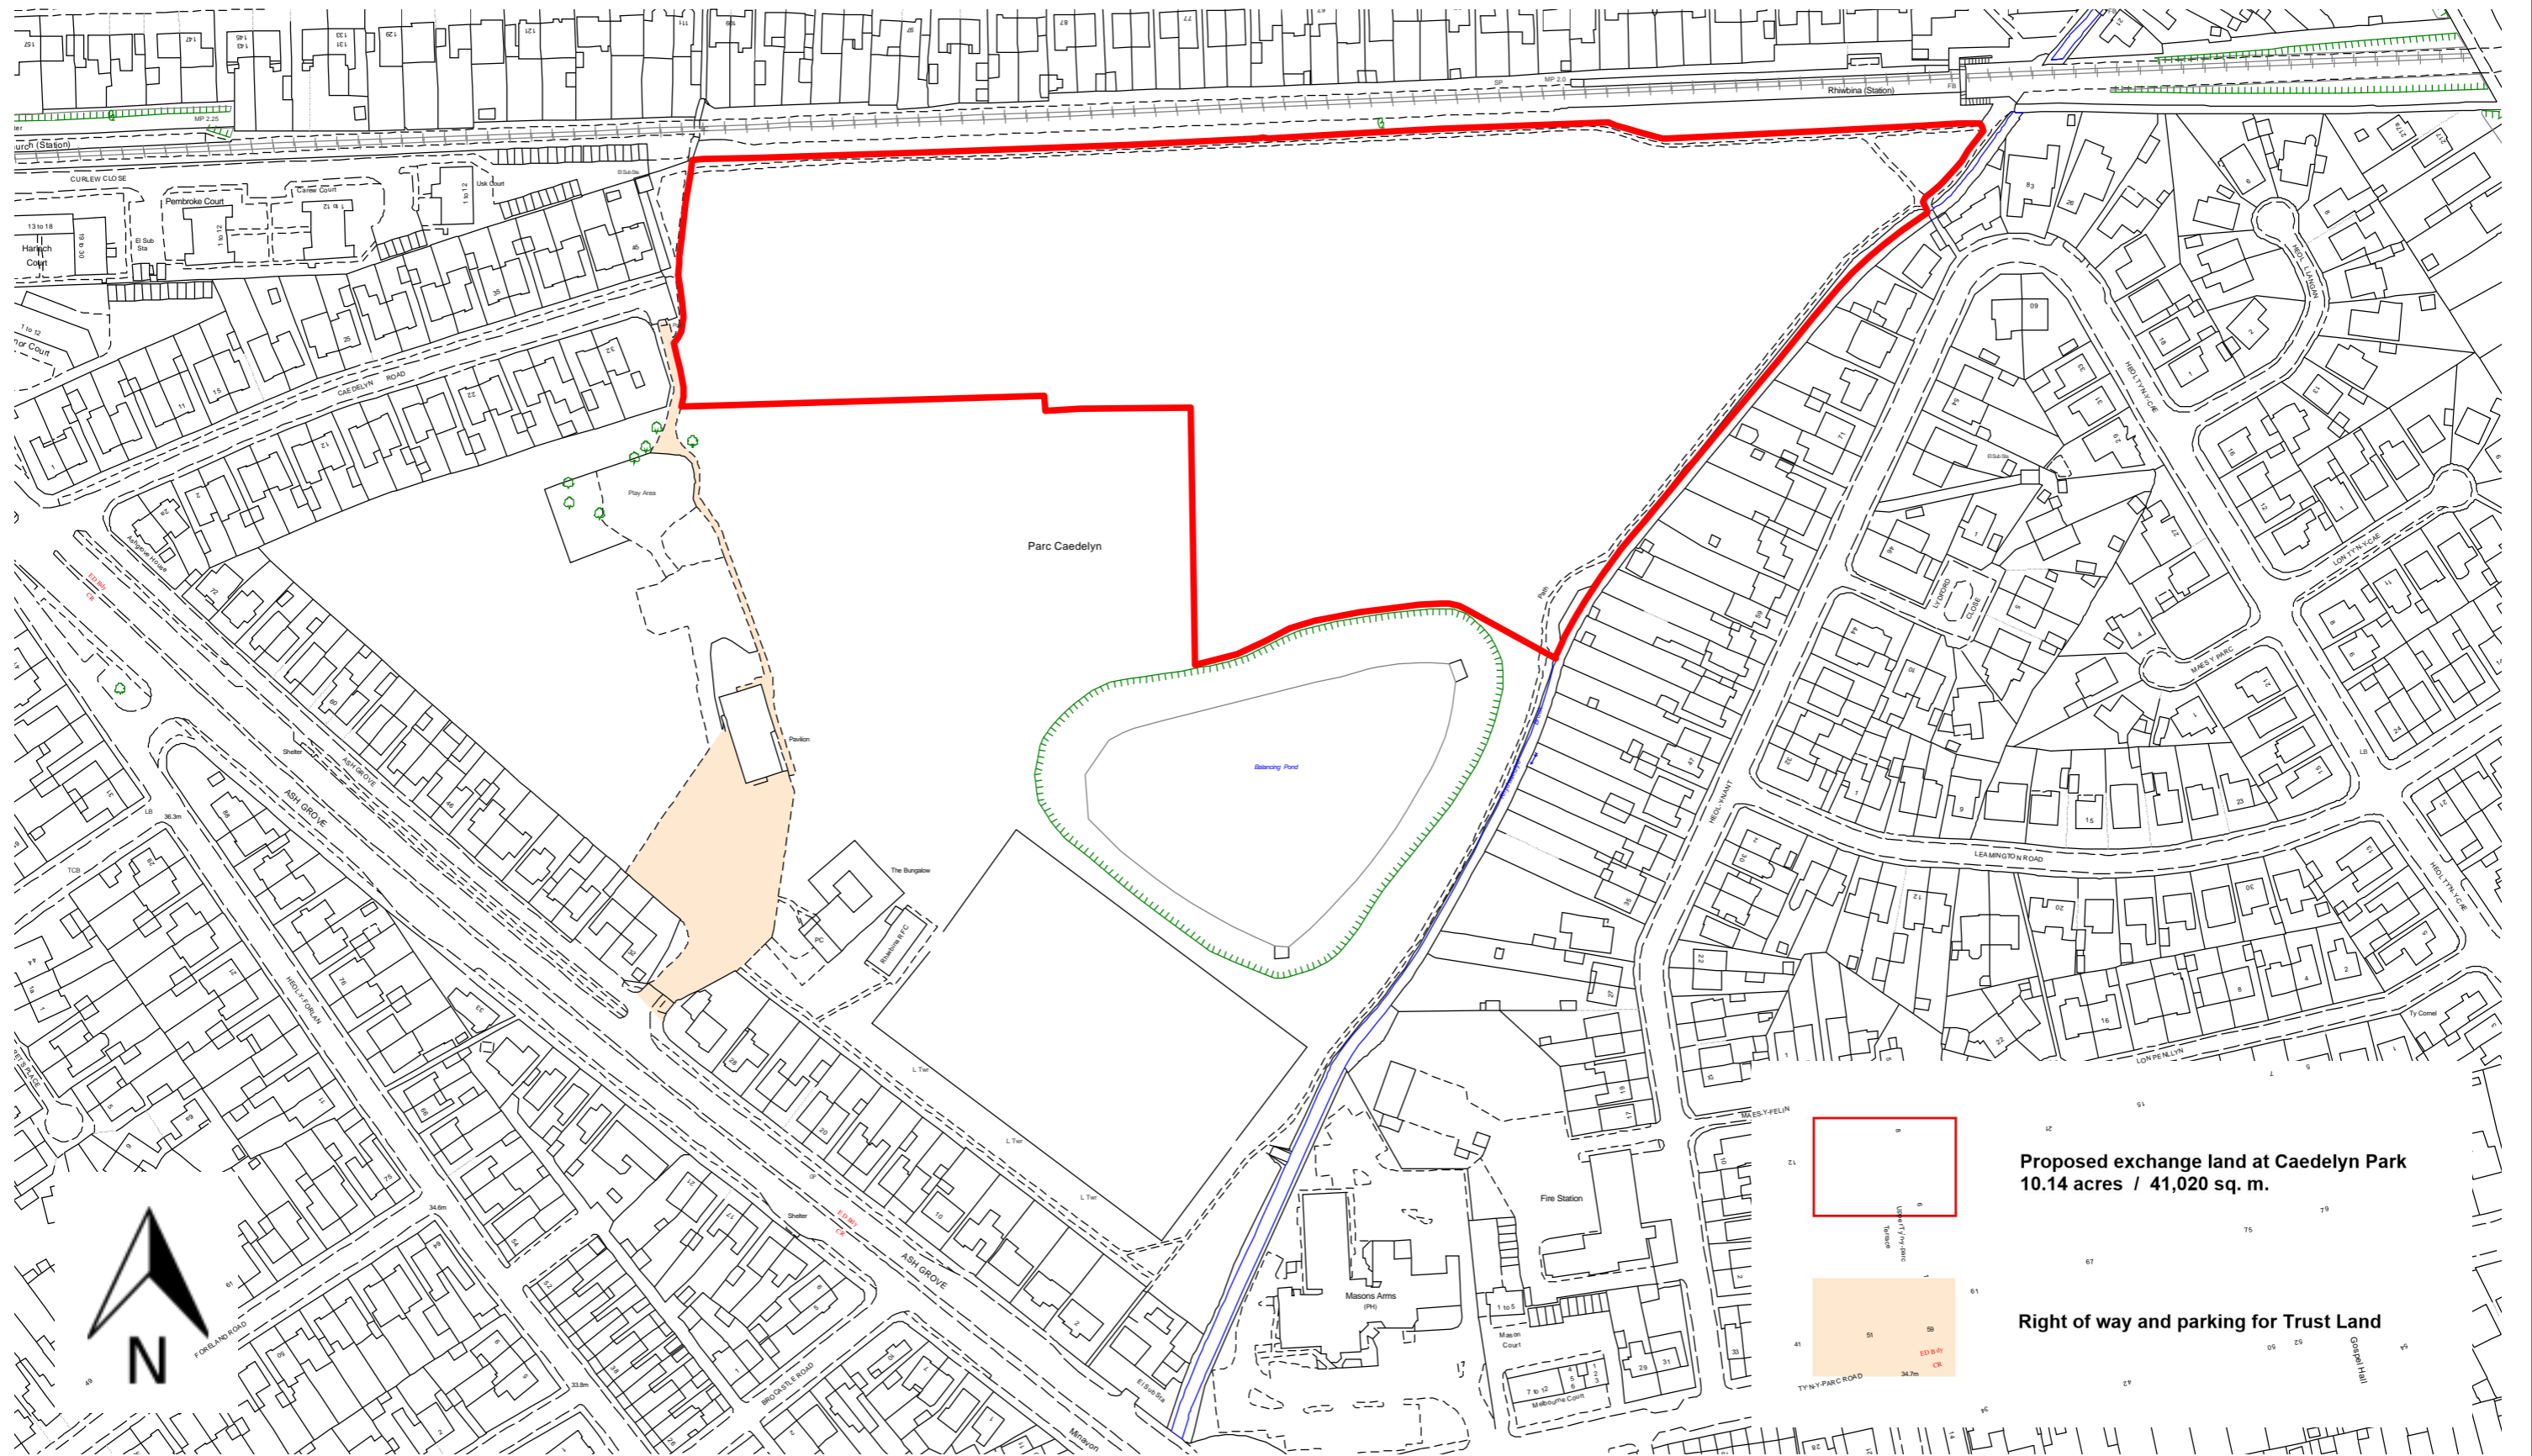

Proposed exchange land at Caedelyn Park

© Hawlfraint y Goron Cedwir pob hawl. Y data ar y map yw'r wybodaeth orau sydd ar gael ac mae er gwybodaeth yn unig. Tra gwneir pob ymdrech i sicrhau ei gywirdeb, ni ellir gwarantu hyn. Nid yw'r Cyngor yn derbyn cyfrifoldeb am unrhyw wallau ar y map a dylai defnyddwyr gyrchu eu cynyngor arbenigol eu hunain ar unrhyw wybodaeth a dangosir ynddo. 100023376 (2019)

© Crown Copyright. All Rights Reserved. The data provided on this map is the best available and is for information purposes only. Whilst every effort is made to ensure its accuracy no warranty can be given. The Council accepts no responsibility for any inaccuracies on this map and users should obtain their own expert advice on any information shown in it. 100023376 (2019)