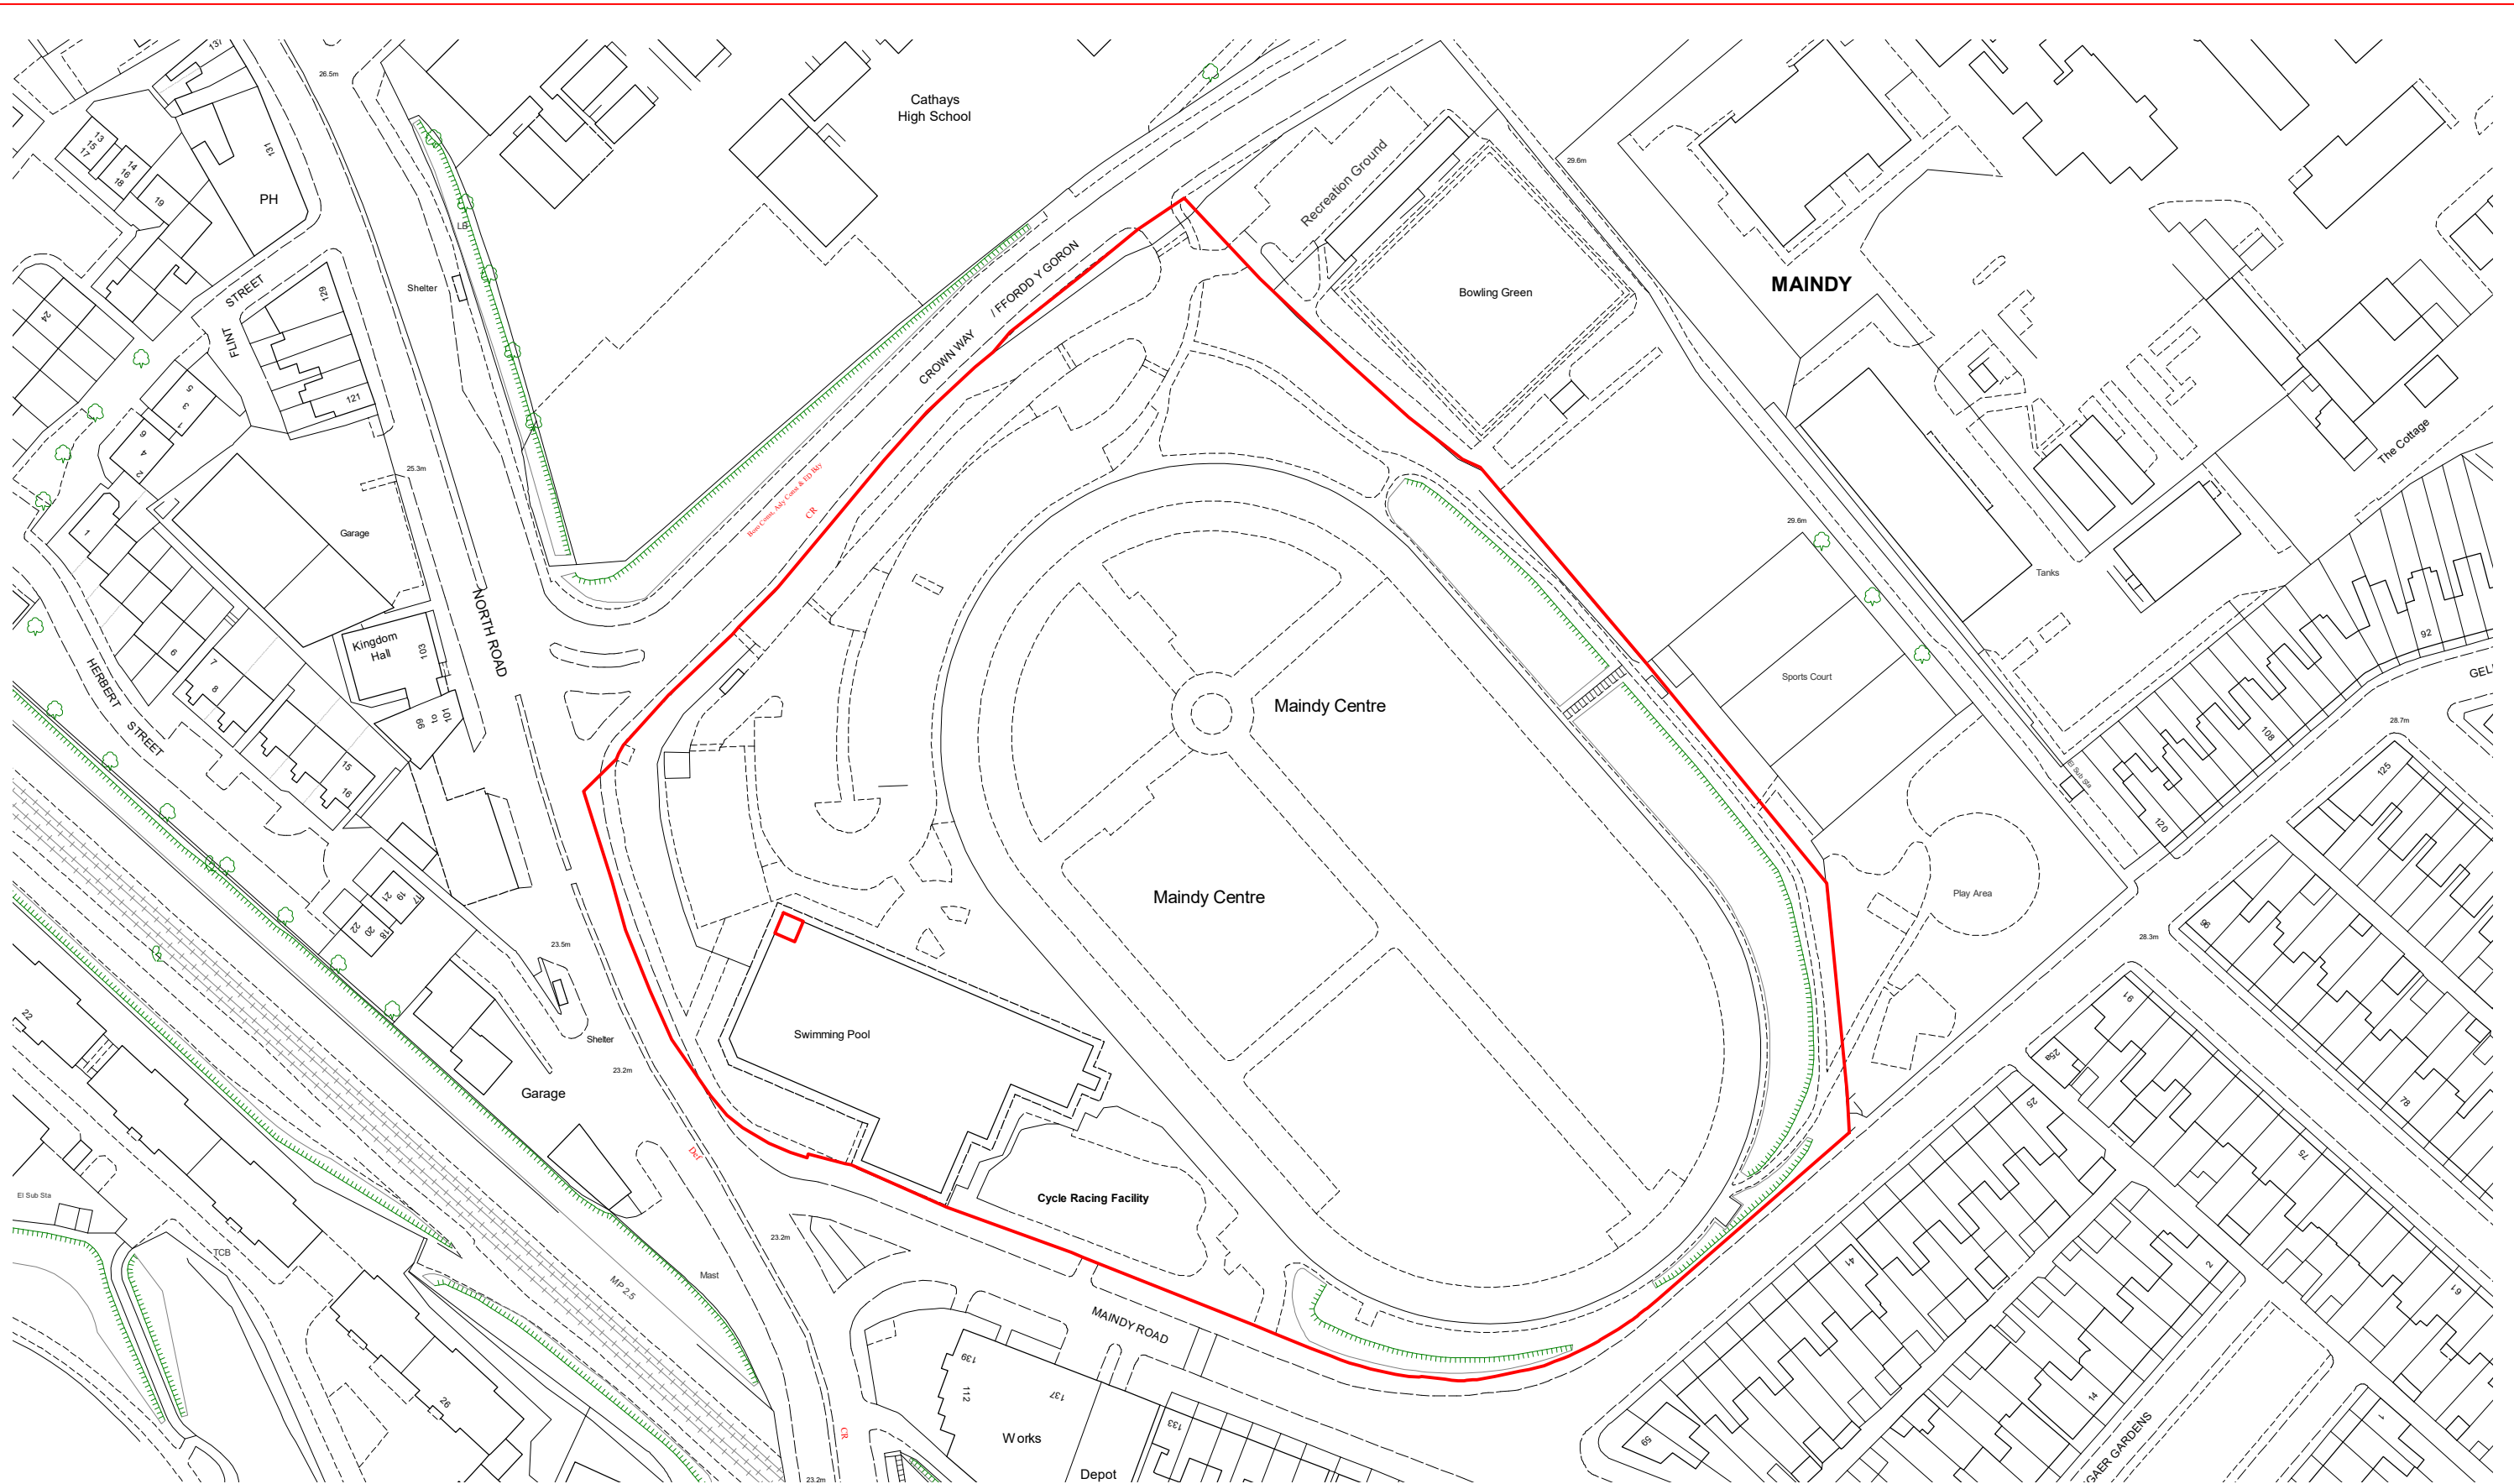

# Maindy Park – Trust land.

© Hawffraint y Goron Cedwir pob hawl. Y data ar y map yw'r wybodaeth orau sydd ar gael ac mae er gwybodaeth yn unig. Tra gwneir pob ymdrech i sicrhau ei gywirdeb, ni ellir gwarantu hyn. Nid yw'r Cyngor yn derbyn cyfrifoldeb am unrhyw wallau ar y map a dylai defnyddwyr gyrru eu cynyng arbenigol eu hunain ar unrhyw wybodaeth a d dangosir ynddo. 100023376 ( 2019 )

© Crown Copyright. All Rights Reserved. The data provided on this map is the best available and is for information purposes only. Whilst every effort is made to ensure its accuracy no warranty can be given. The Council accepts no responsibility for any inaccuracies on this map and users should obtain their own expert advice on any information shown in it. 100023376 ( 2019 )