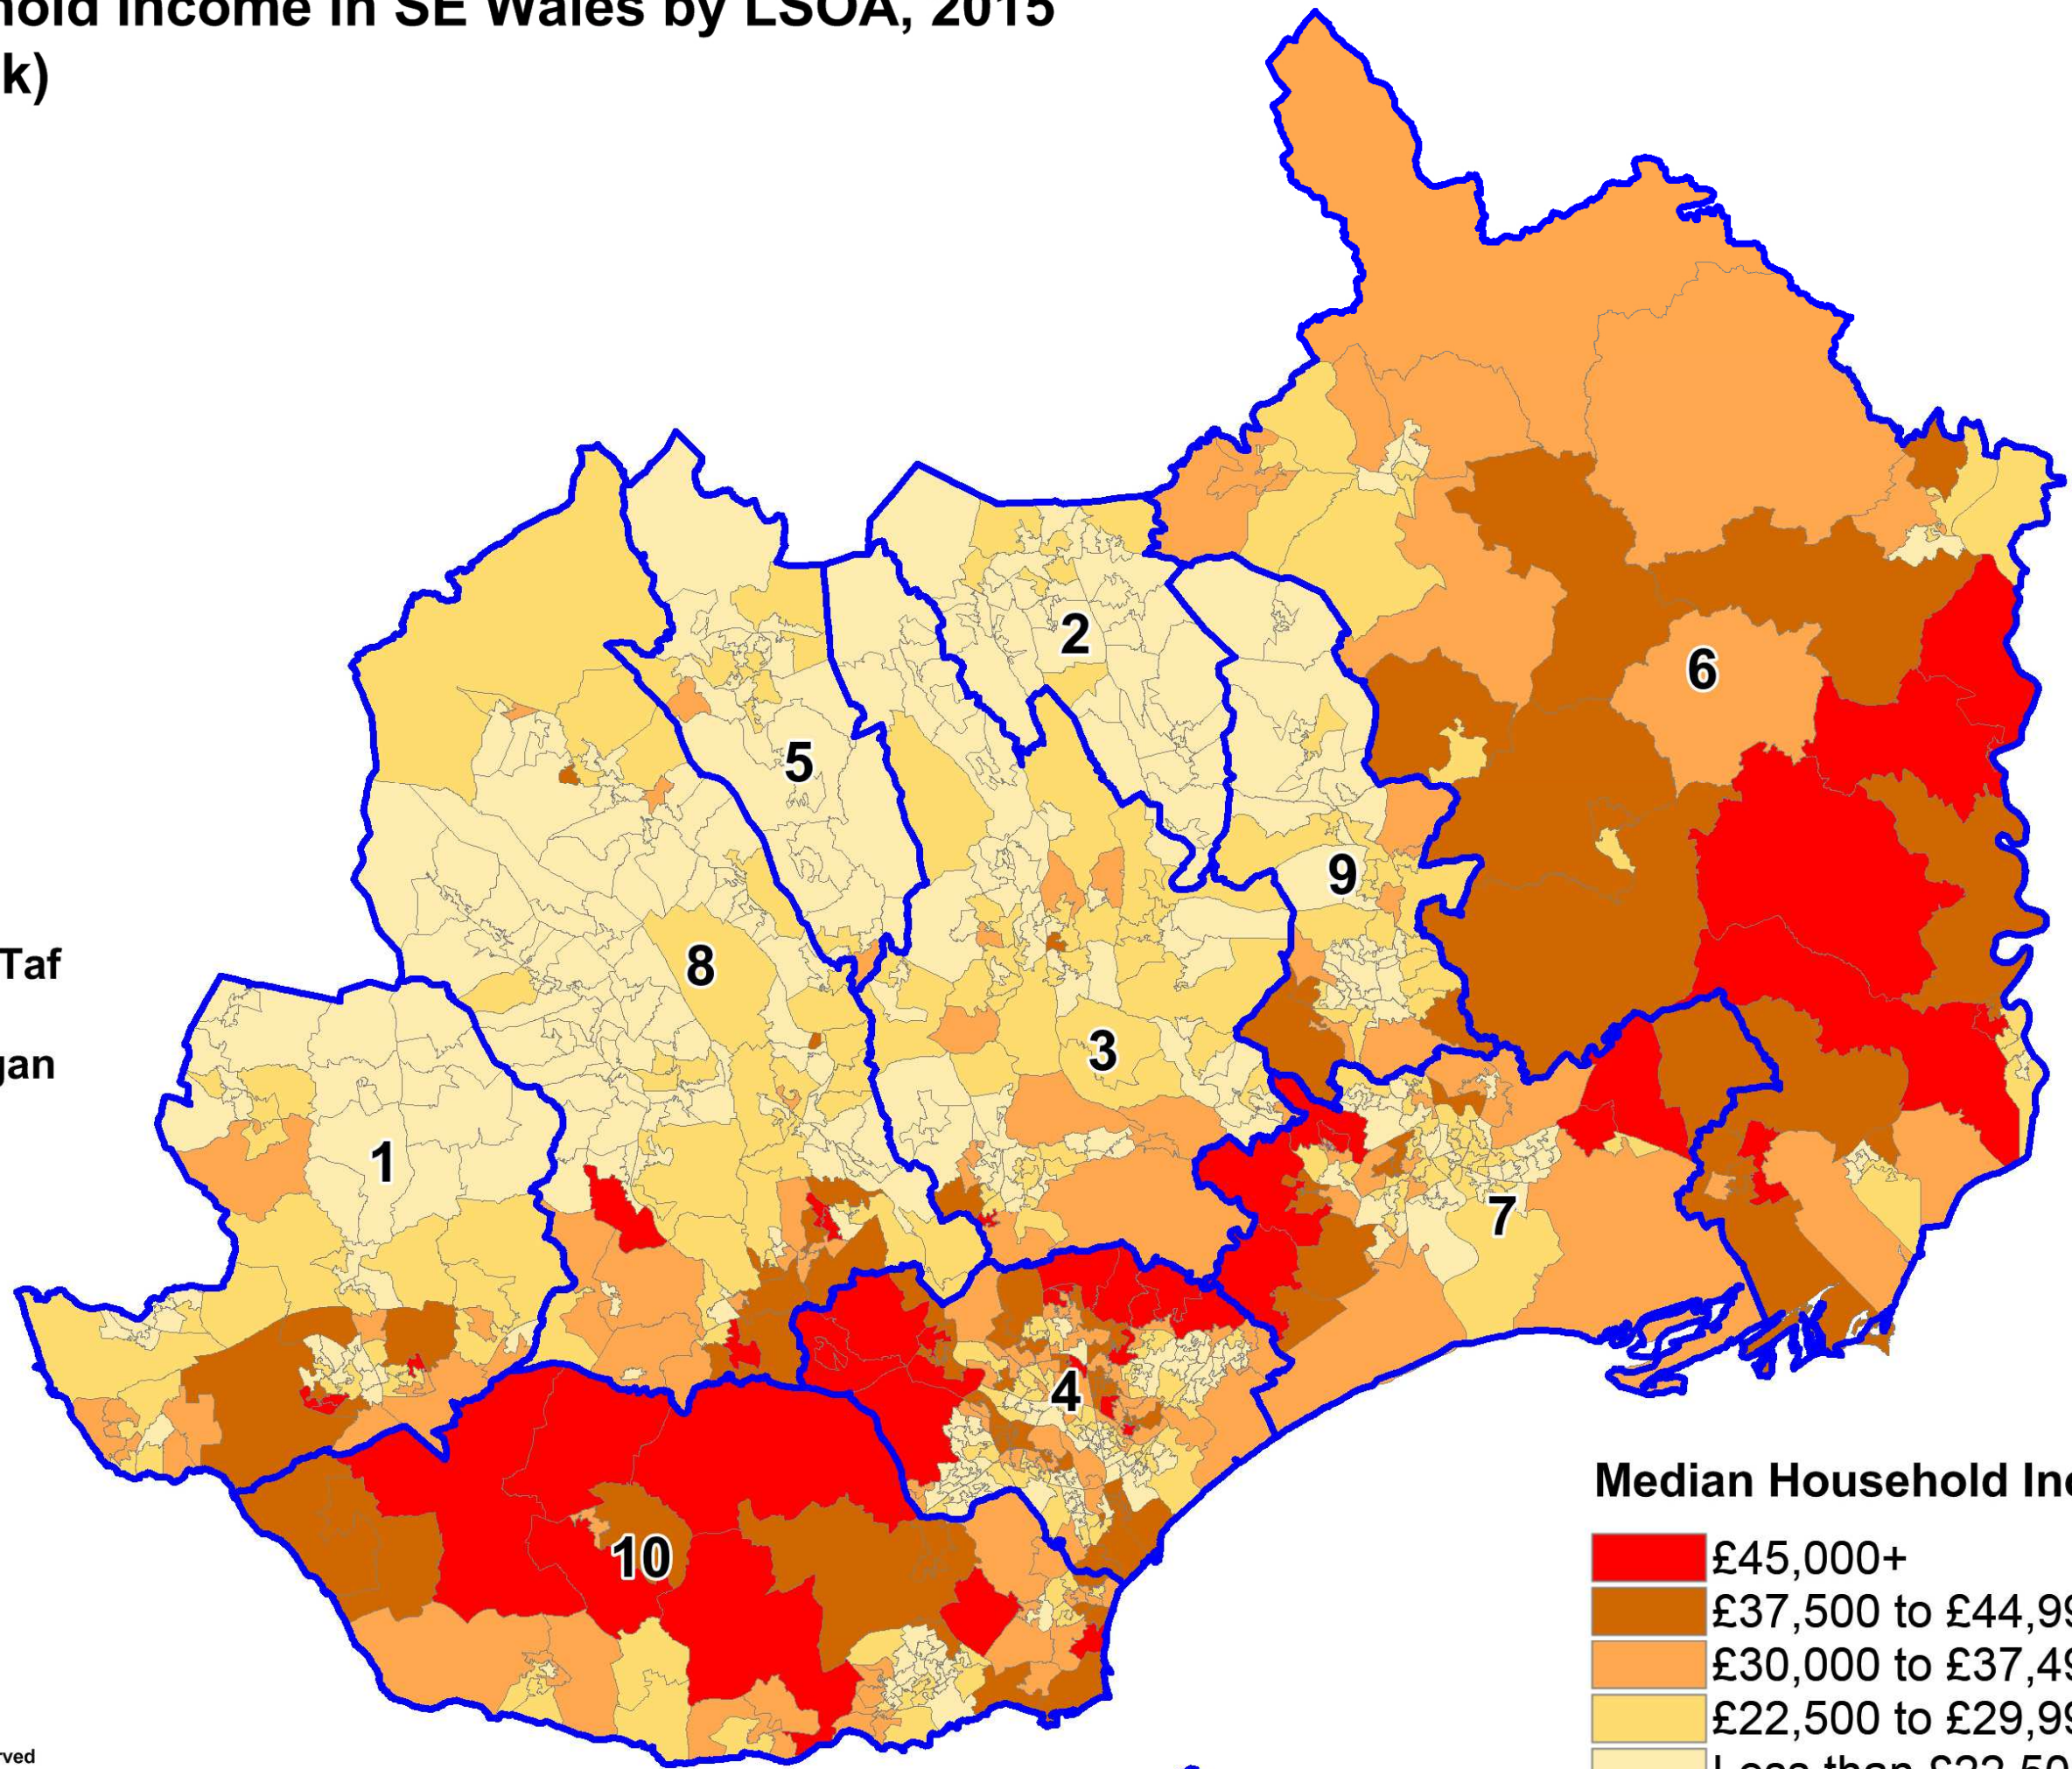

# Median Household Income in SE Wales by LSOA, 2015 (CACI Paycheck)

- 1. Bridgend
- 2. Blaenau Gwent
- 3. Caerphilly
- 4. Cardiff
- 5. Merthyr Tydfil
- 6. Monmouthshire
- 7. Newport
- 8. Rhondda Cynon Taf
- 9. Torfaen
- 10. Vale of Glamorgan

### Median Household Income:

	£45,000+	(45)
	£37,500 to £44,999	(78)
	£30,000 to £37,499	(140)
	£22,500 to £29,999	(242)
	Less than £22,500	(434)