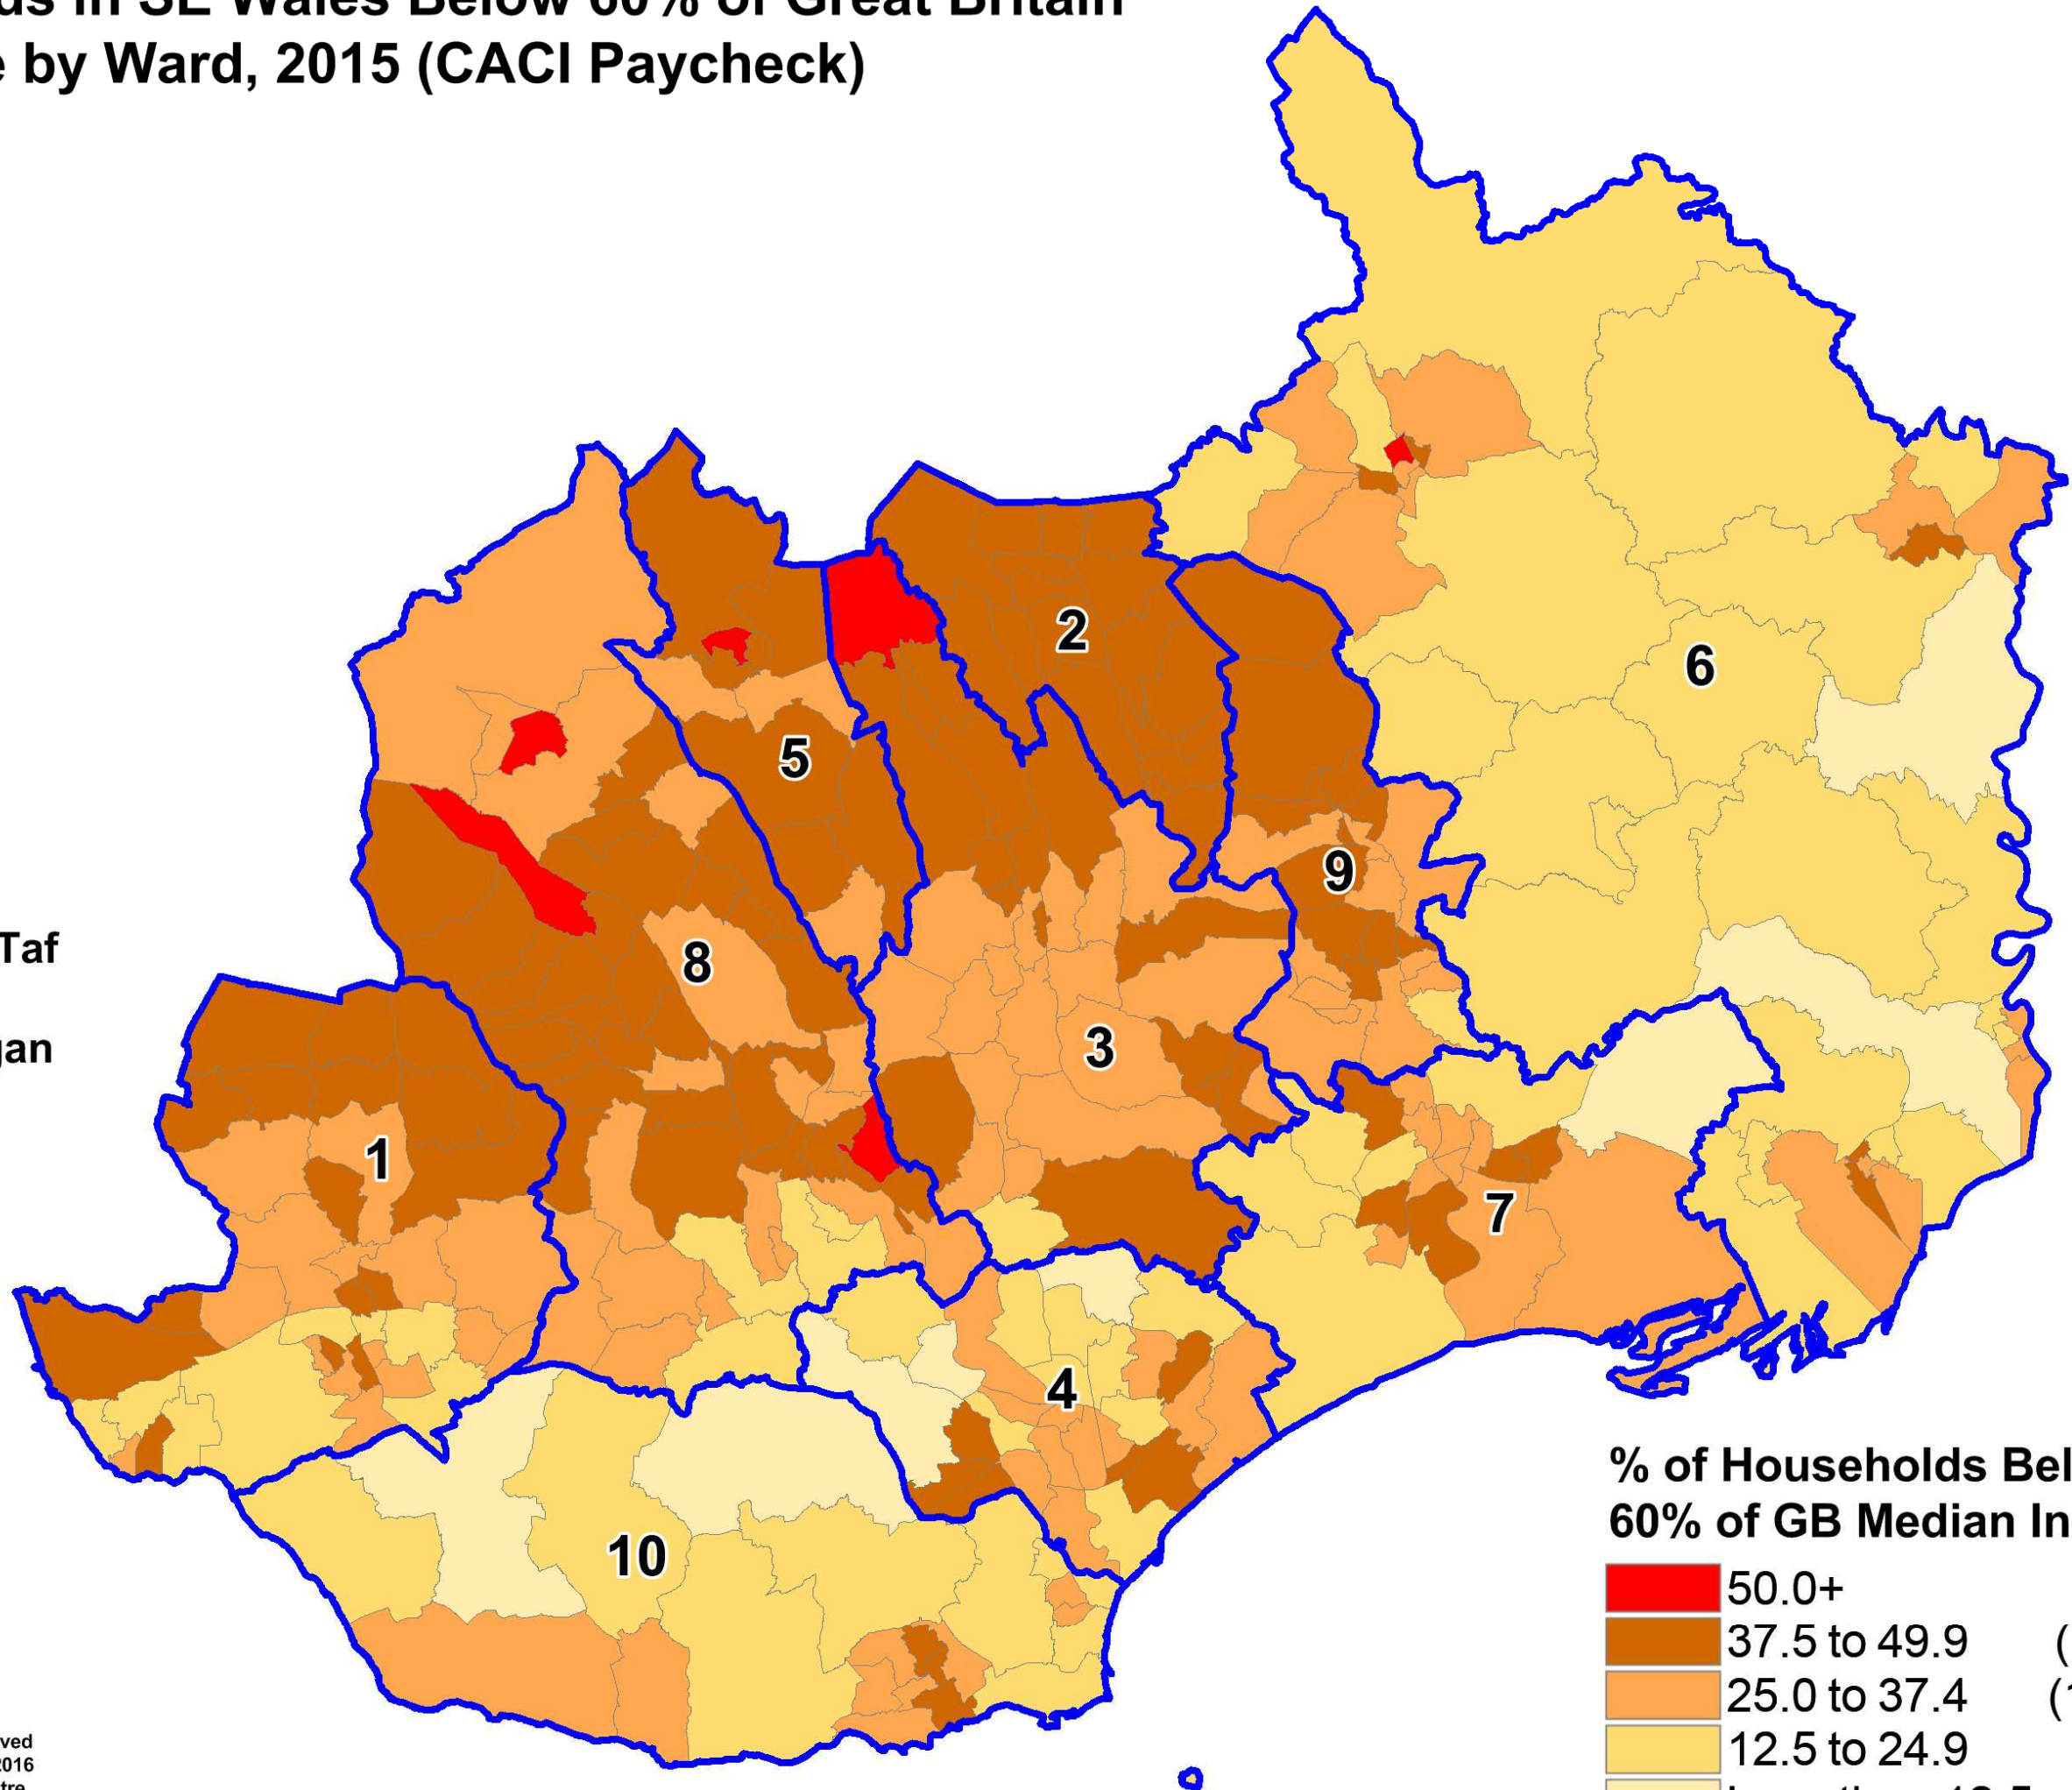

# % of Households in SE Wales Below 60% of Great Britain Median Income by Ward, 2015 (CACI Paycheck)

- 1. Bridgend
- 2. Blaenau Gwent
- 3. Caerphilly
- 4. Cardiff
- 5. Merthyr Tydfil
- 6. Monmouthshire
- 7. Newport
- 8. Rhondda Cynon Taf
- 9. Torfaen
- 10. Vale of Glamorgan

**% of Households Below 60% of GB Median Income:**

	50.0+	(6)
	37.5 to 49.9	(111)
	25.0 to 37.4	(106)
	12.5 to 24.9	(58)
	Less than 12.5	(8)