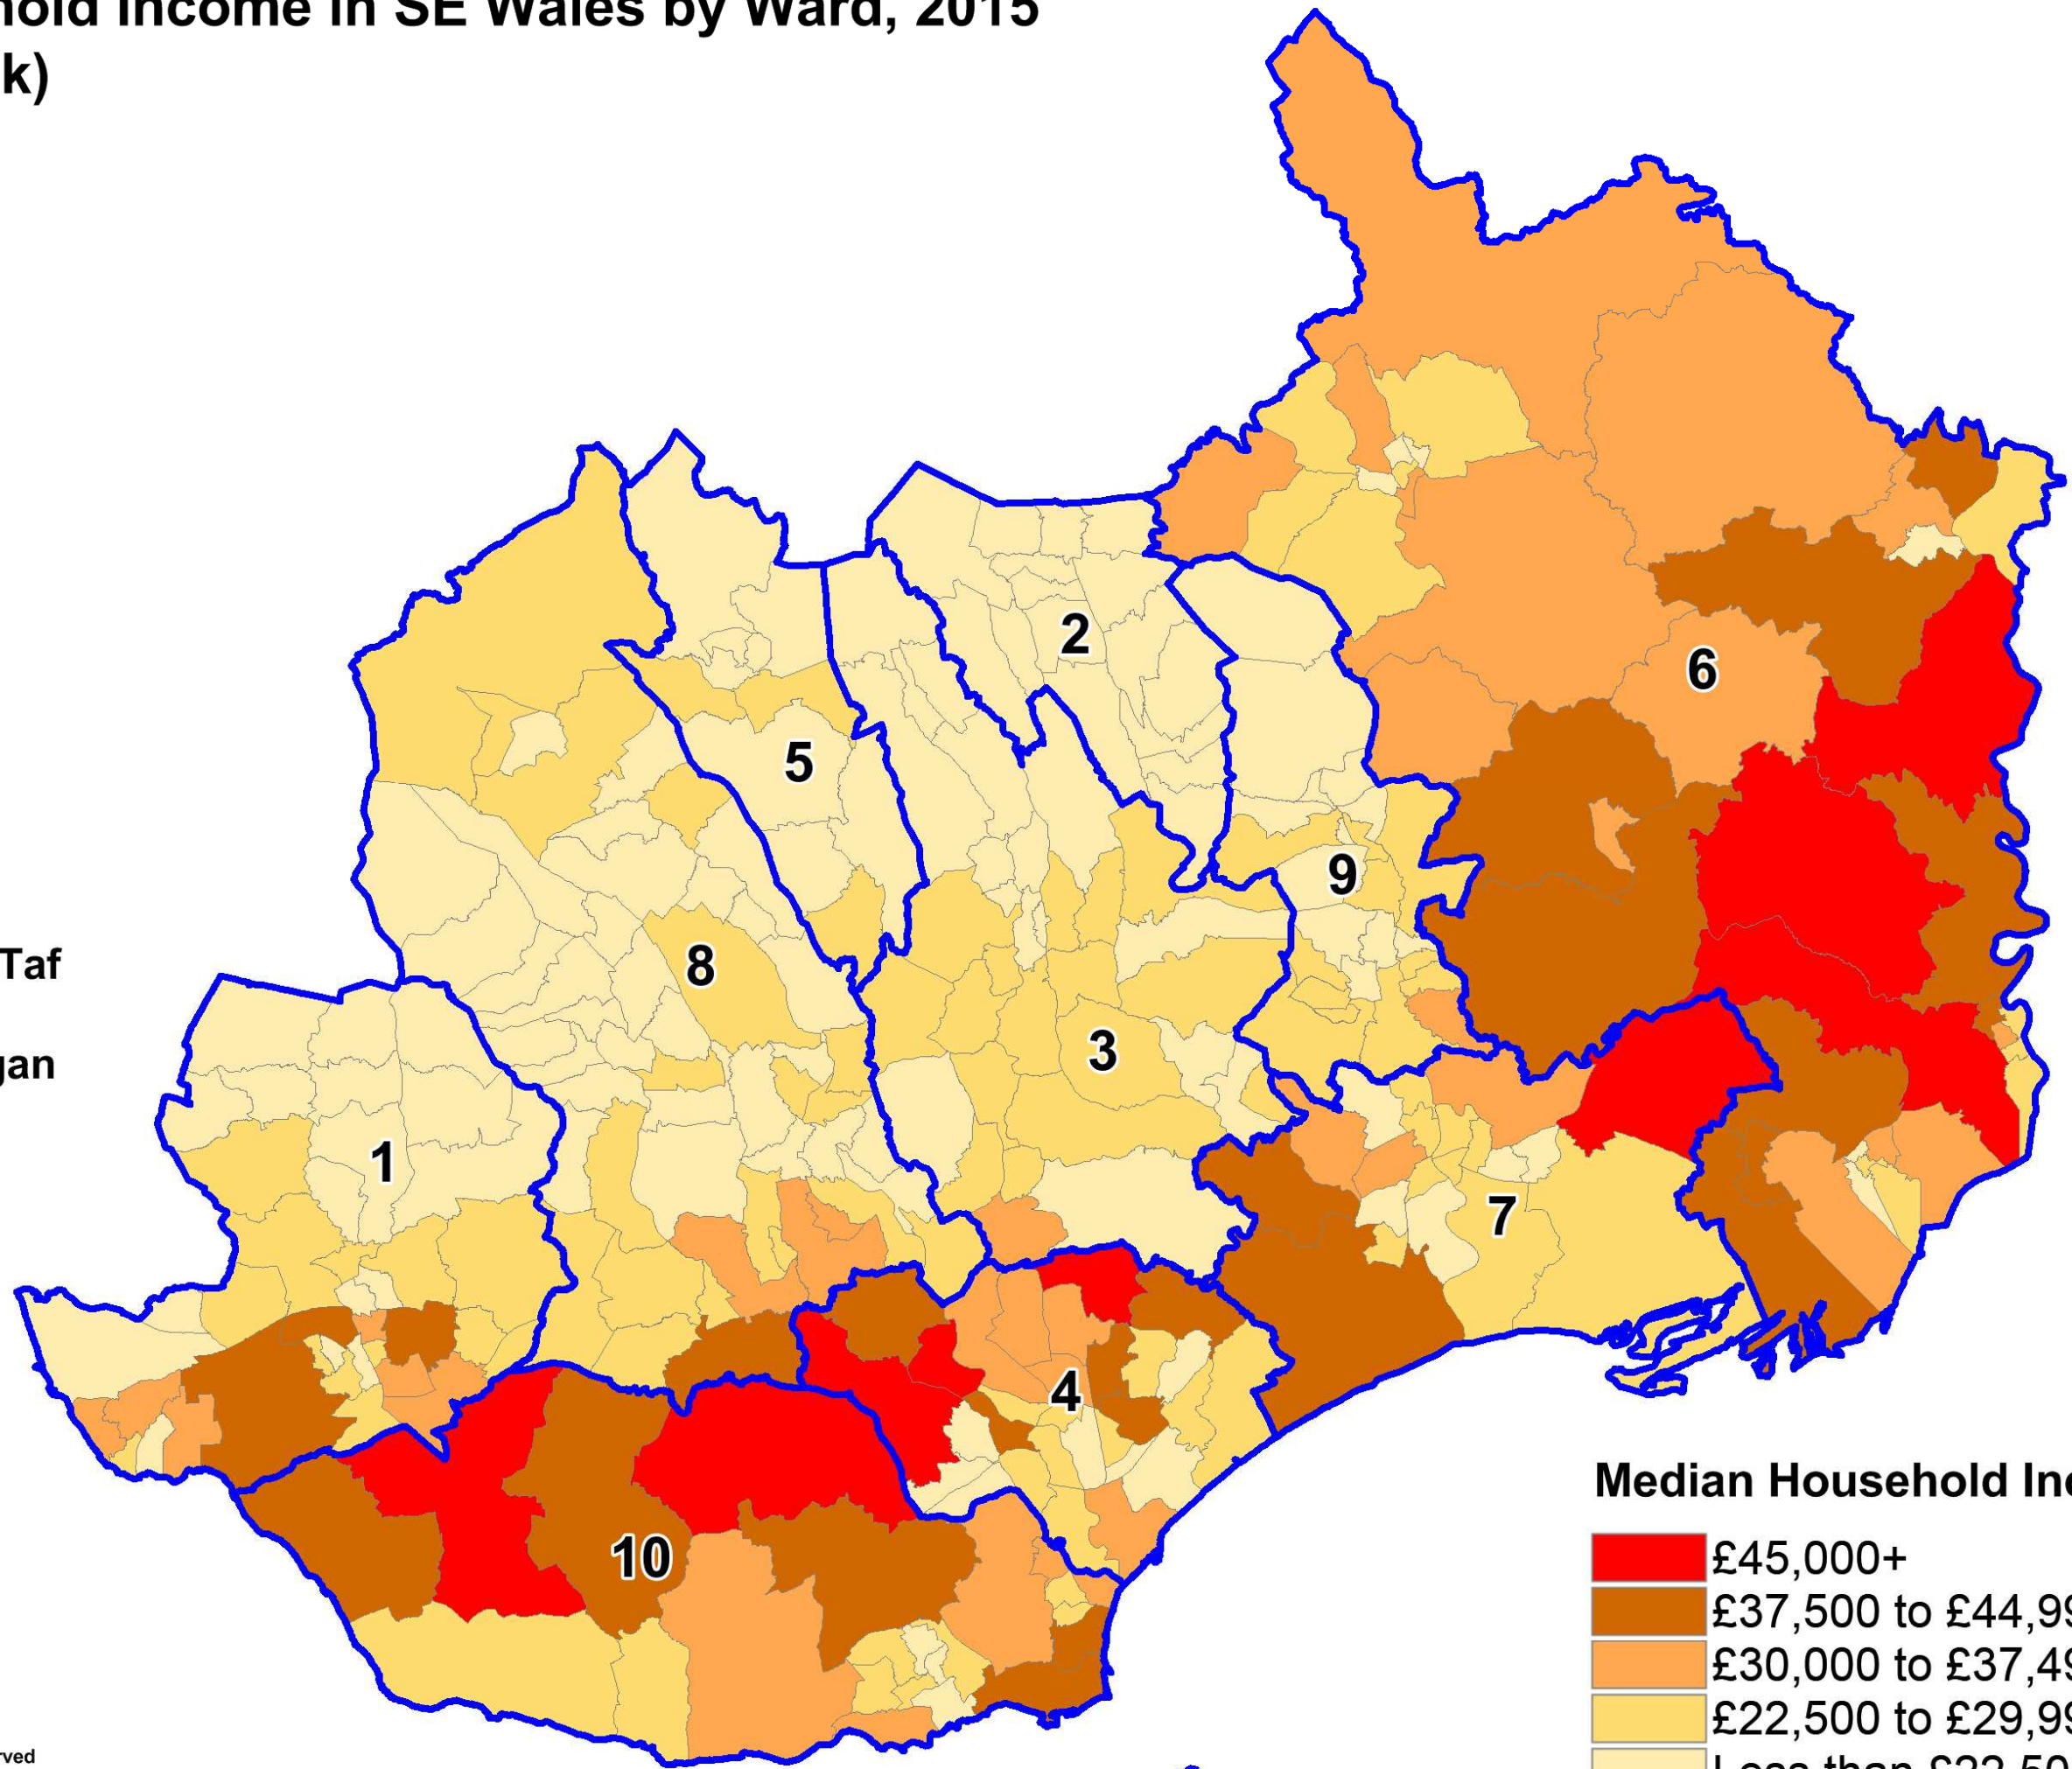

Median Household Income in SE Wales by Ward, 2015 (CACI Paycheck)

- 1. Bridgend
- 2. Blaenau Gwent
- 3. Caerphilly
- 4. Cardiff
- 5. Merthyr Tydfil
- 6. Monmouthshire
- 7. Newport
- 8. Rhondda Cynon Taf
- 9. Torfaen
- 10. Vale of Glamorgan

Median Household Income:

	£45,000+	(9)
	£37,500 to £44,999	(25)
	£30,000 to £37,499	(38)
	£22,500 to £29,999	(97)
	Less than £22,500	(120)