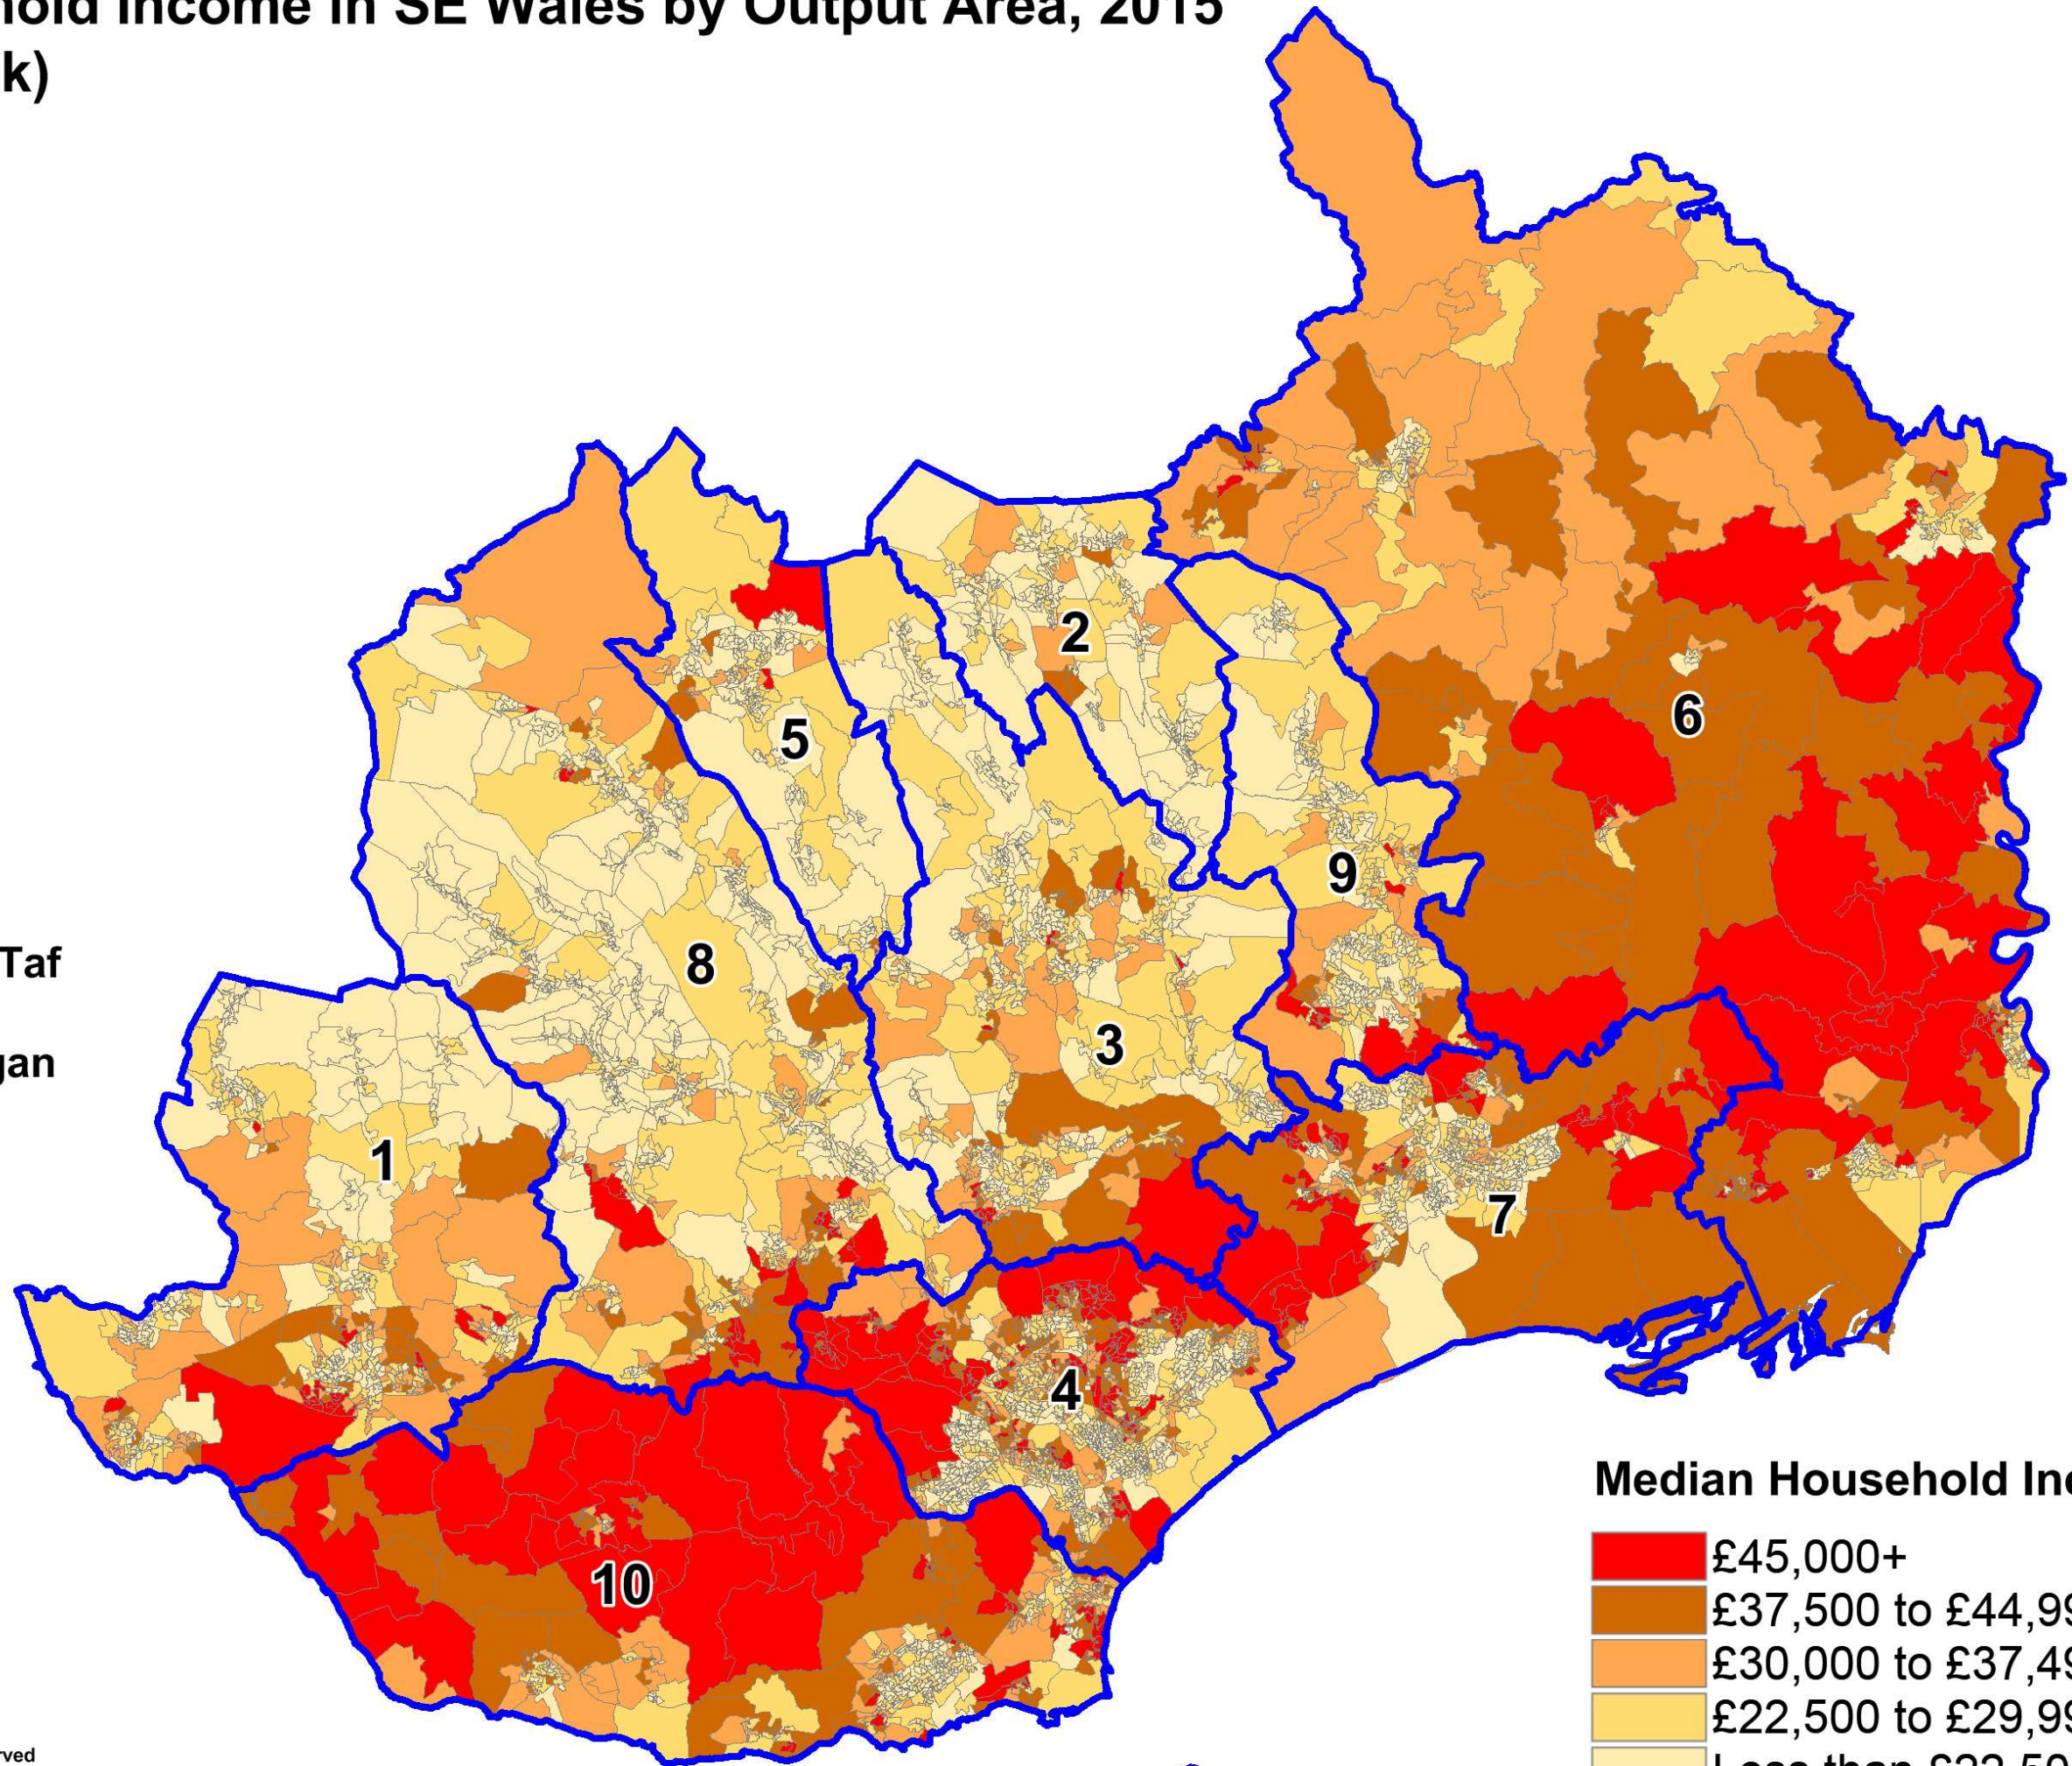

Median Household Income in SE Wales by Output Area, 2015 (CACI Paycheck)

1. Bridgend
2. Blaenau Gwent
3. Caerphilly
4. Cardiff
5. Merthyr Tydfil
6. Monmouthshire
7. Newport
8. Rhondda Cynon Taf
9. Torfaen
10. Vale of Glamorgan

Median Household Income:

	£45,000+	(338)
	£37,500 to £44,999	(407)
	£30,000 to £37,499	(621)
	£22,500 to £29,999	(1296)
	Less than £22,500	(2127)