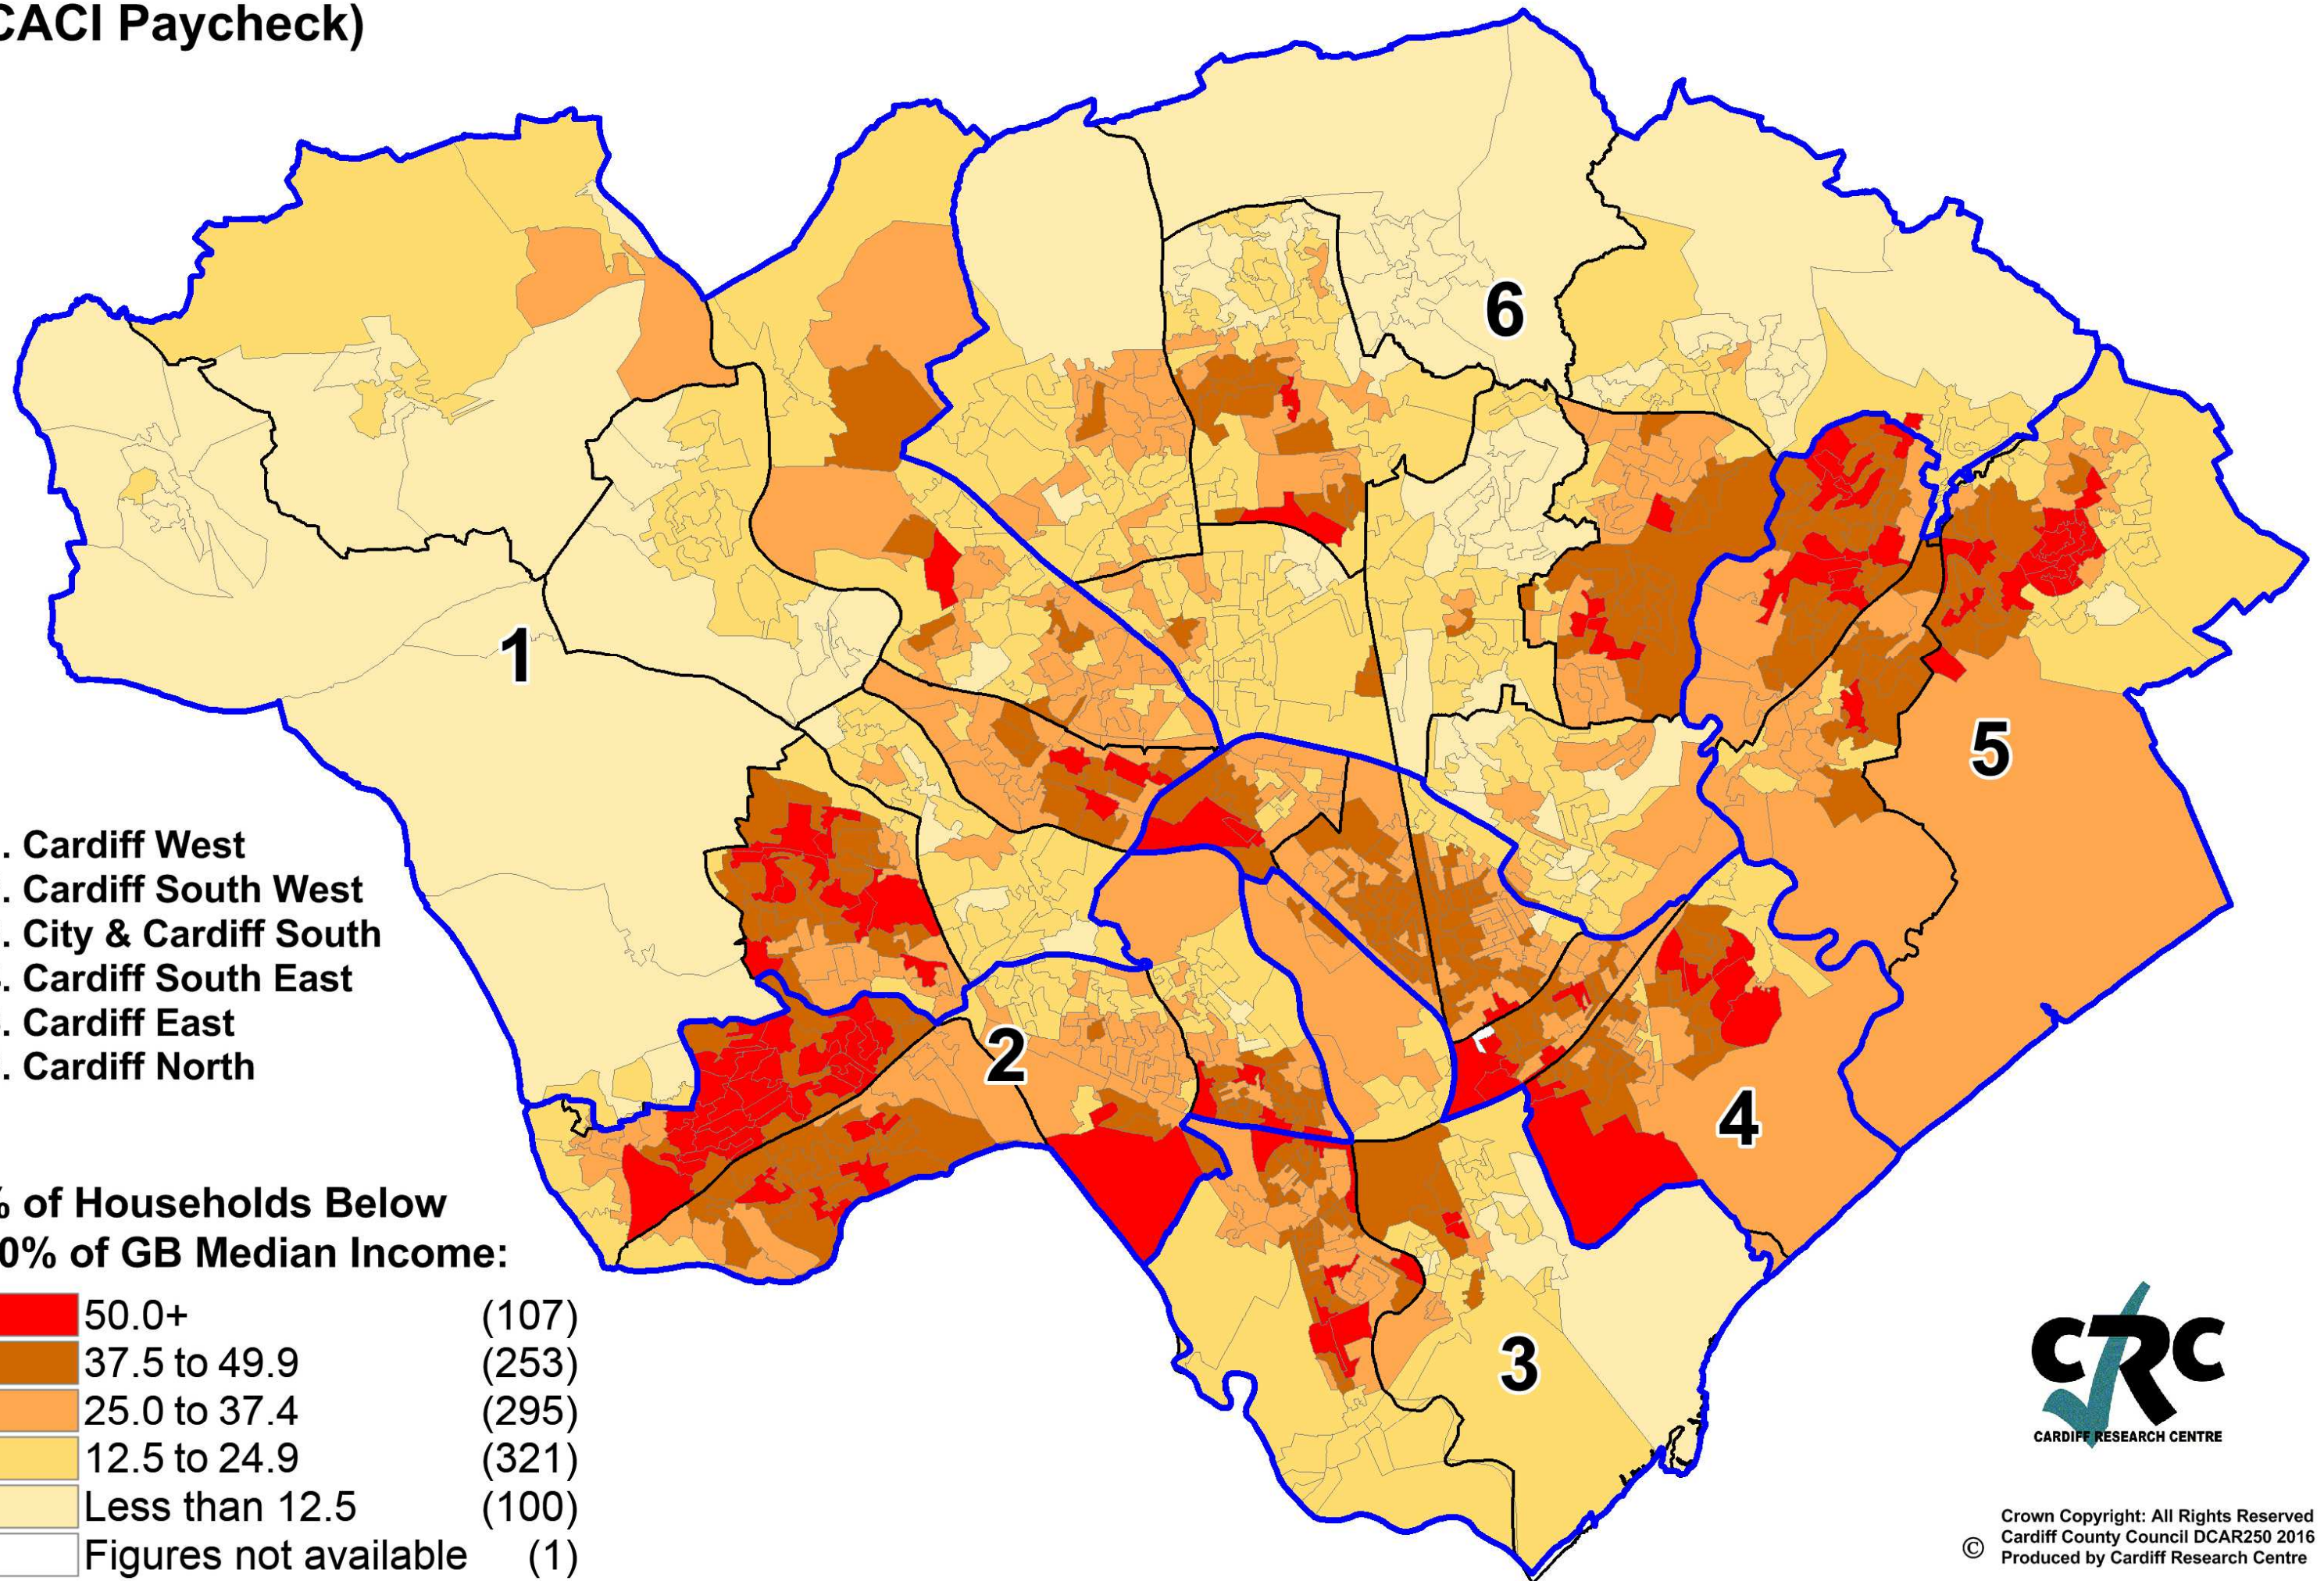

% of Households in Cardiff Below 60% of Great Britain Median Income by Output Area, 2015 (CACI Paycheck)

1. Cardiff West
2. Cardiff South West
3. City & Cardiff South
4. Cardiff South East
5. Cardiff East
6. Cardiff North

% of Households Below 60% of GB Median Income:

	50.0+	(107)
	37.5 to 49.9	(253)
	25.0 to 37.4	(295)
	12.5 to 24.9	(321)
	Less than 12.5	(100)
	Figures not available	(1)