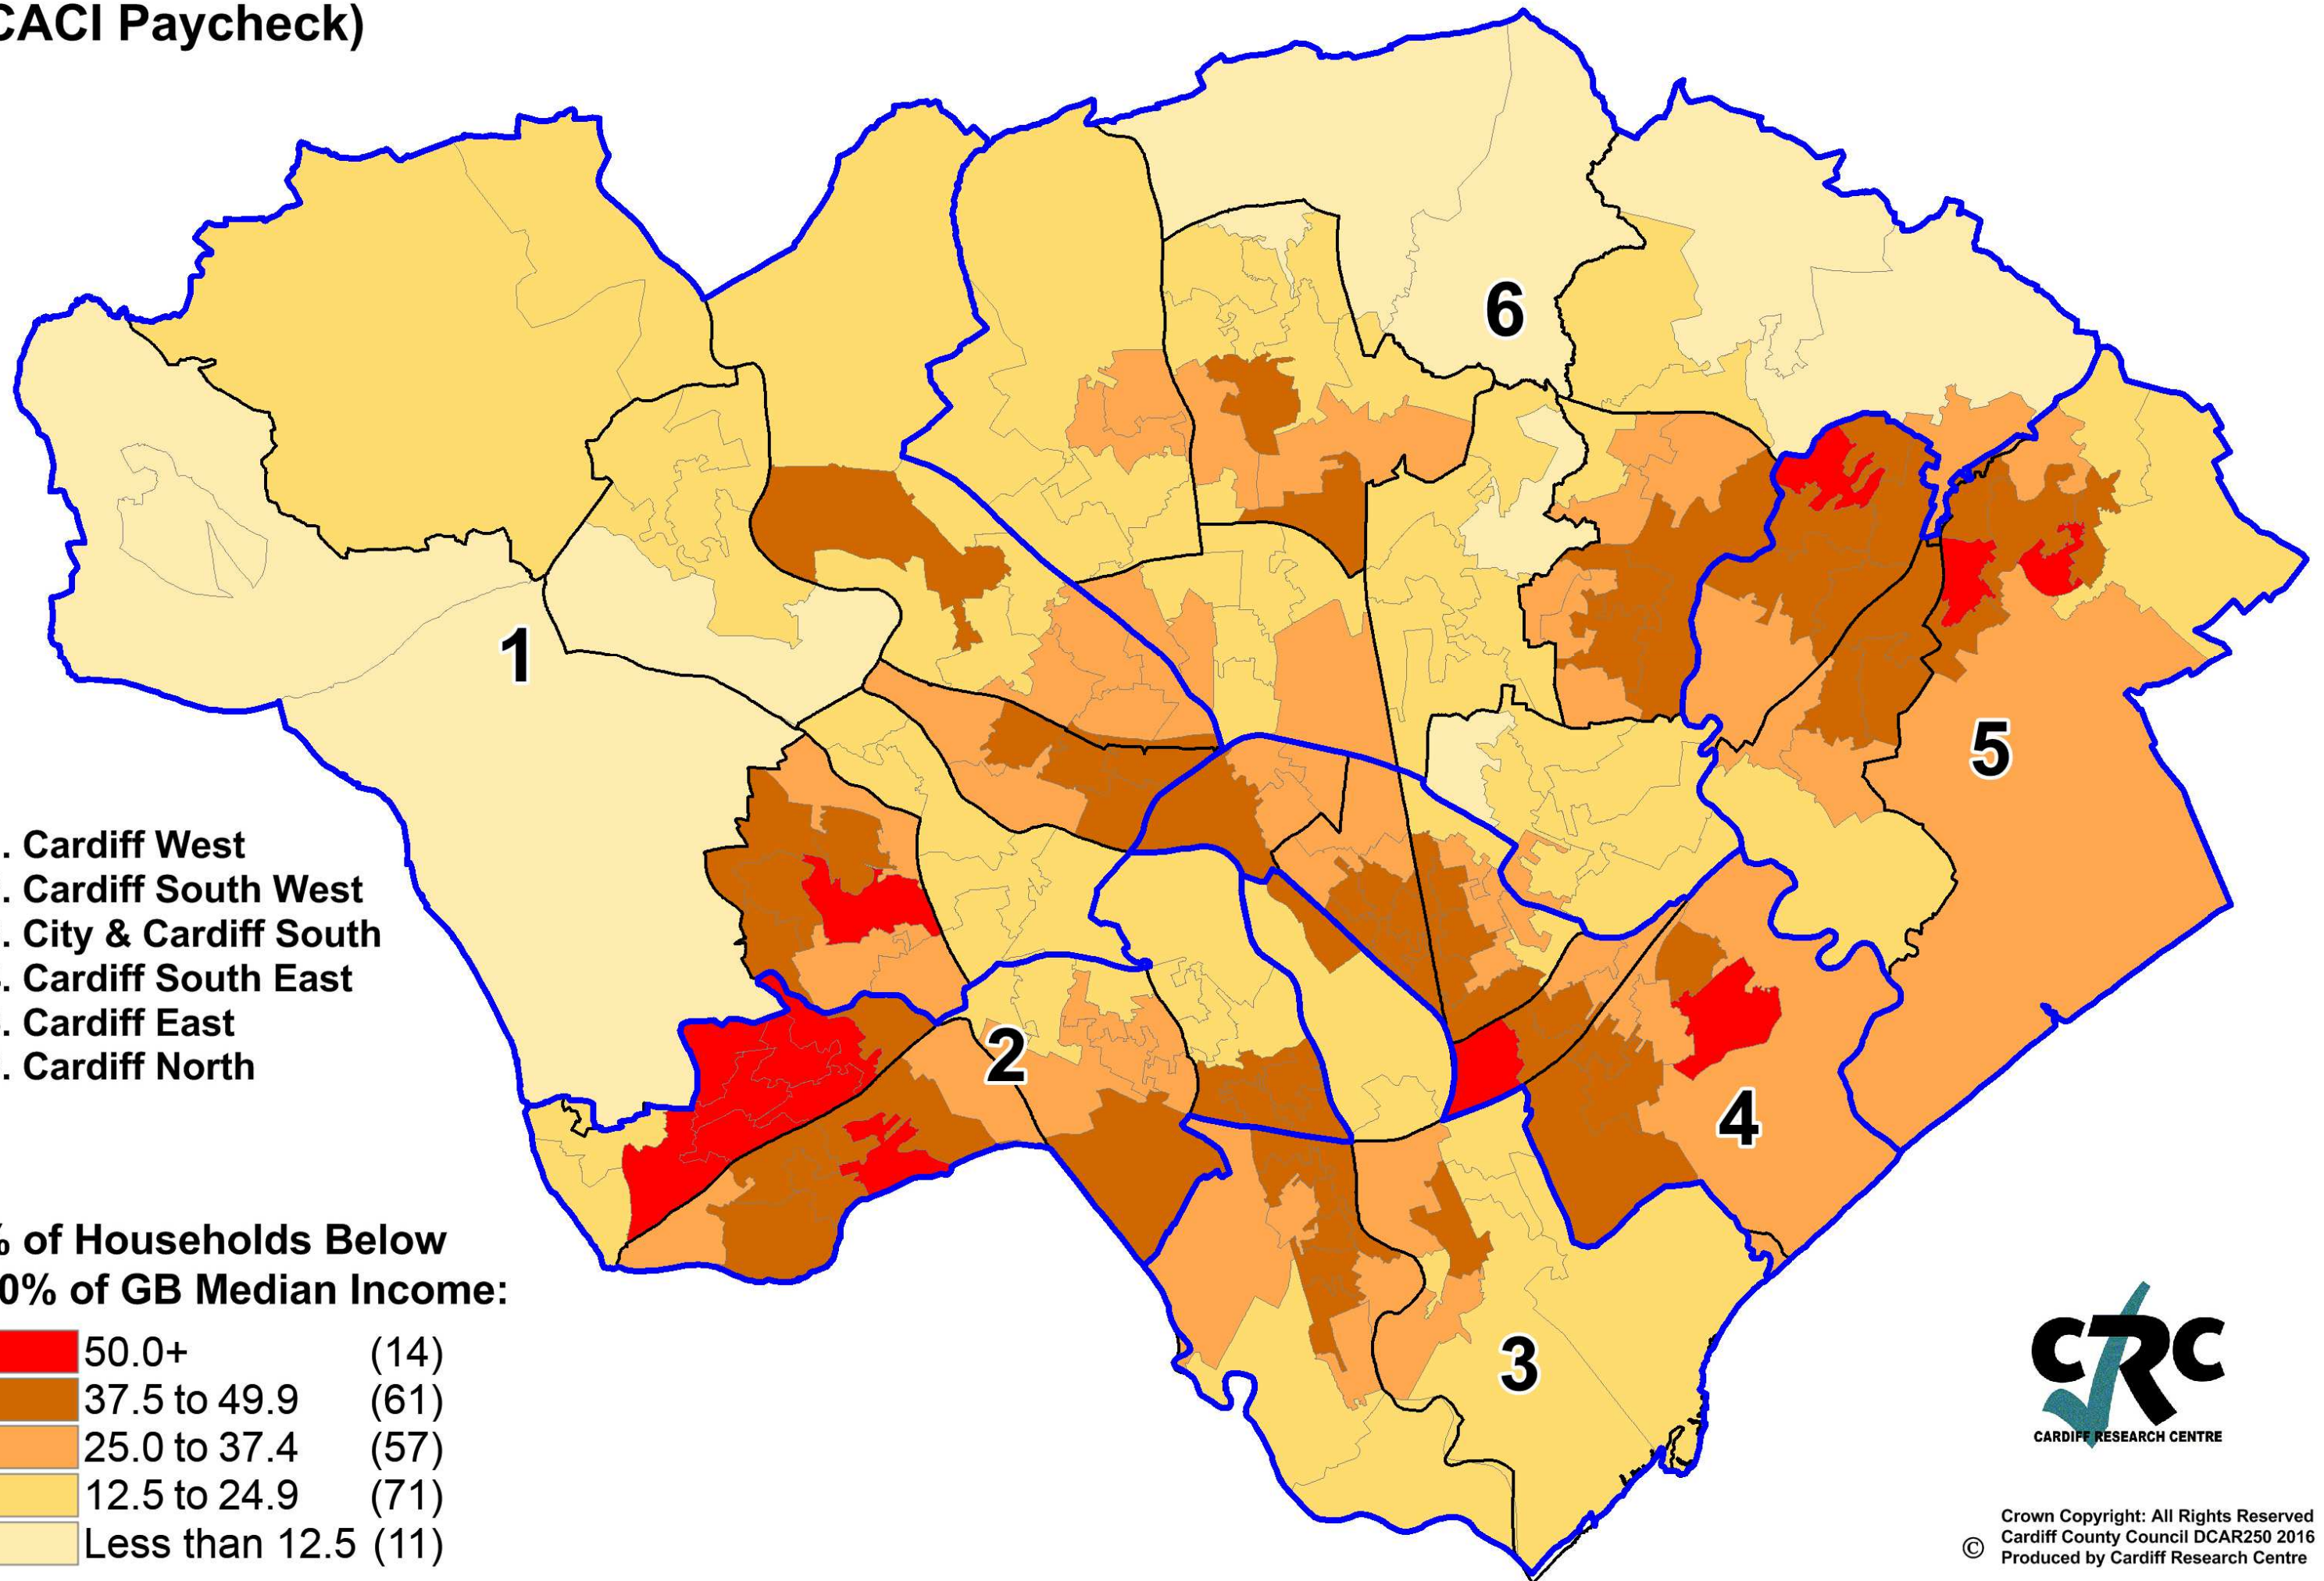

% of Households in Cardiff Below 60% of Great Britain Median Income by LSOA, 2015 (CACI Paycheck)

1. Cardiff West
2. Cardiff South West
3. City & Cardiff South
4. Cardiff South East
5. Cardiff East
6. Cardiff North

% of Households Below 60% of GB Median Income:

	50.0+	(14)
	37.5 to 49.9	(61)
	25.0 to 37.4	(57)
	12.5 to 24.9	(71)
	Less than 12.5	(11)