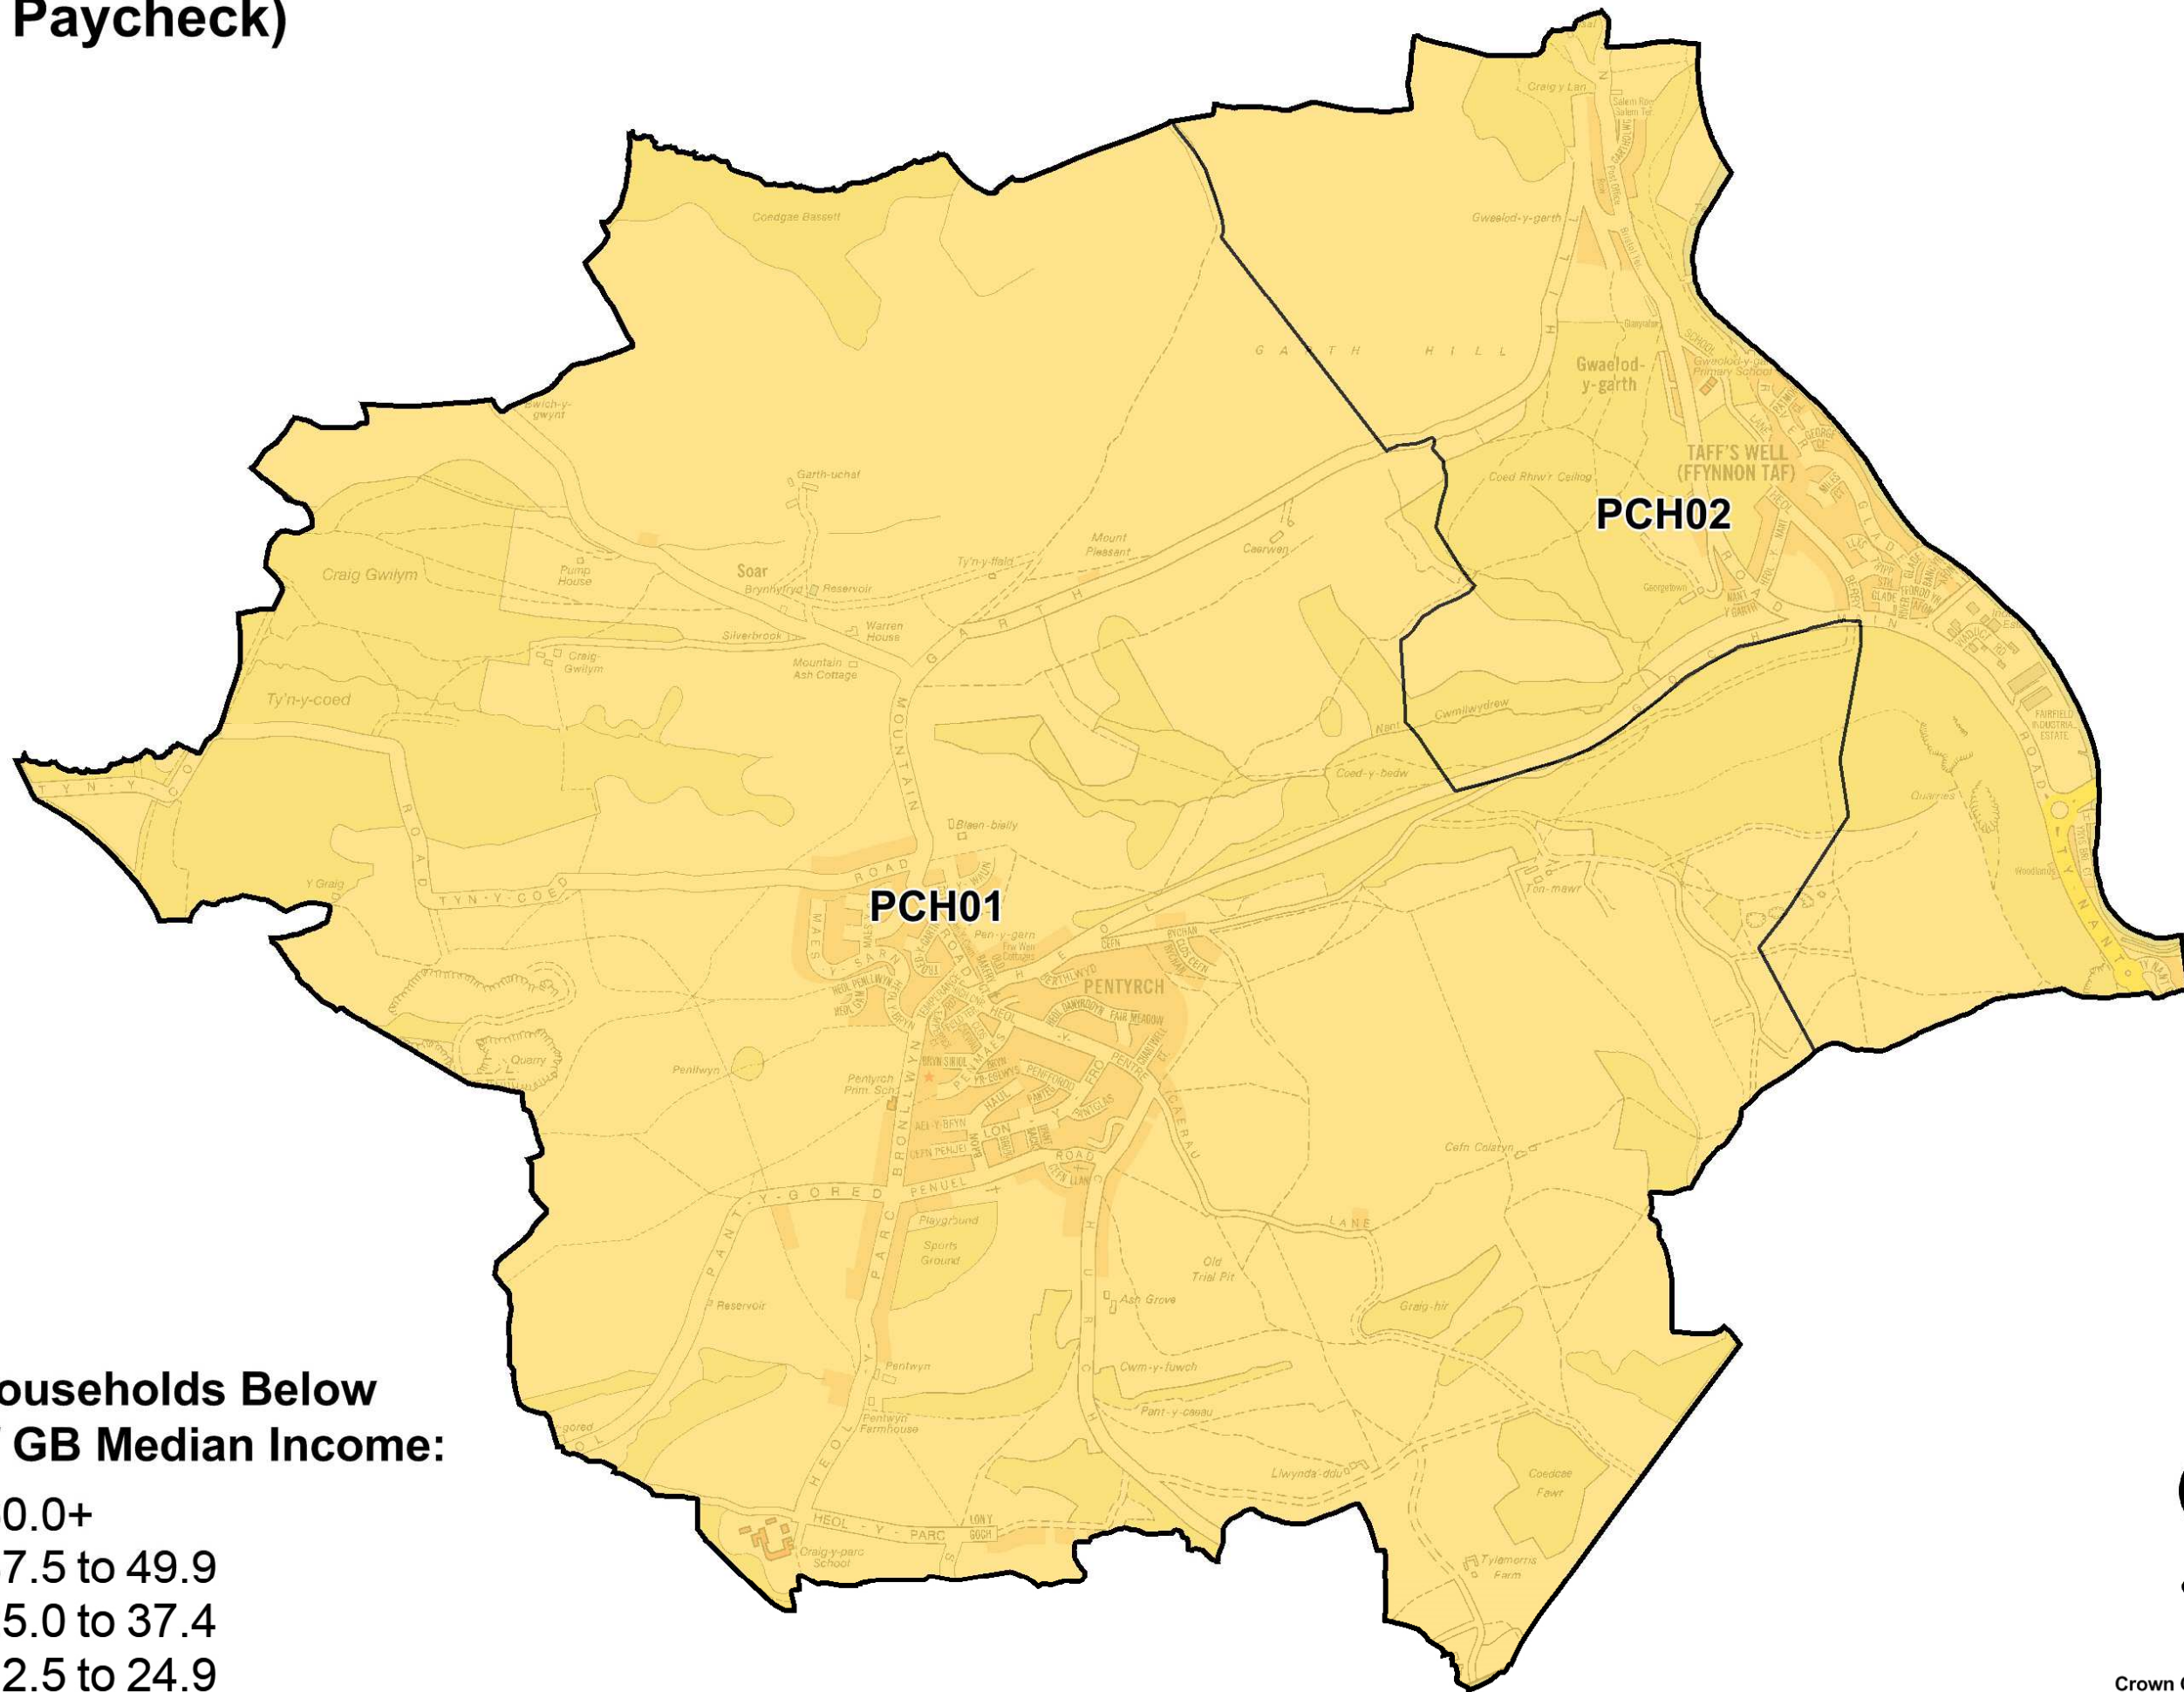

HOUSEHOLD INCOME POVERTY 2015

Source: Paycheck, CACI

% OF HOUSEHOLDS IN PENTYRCH BELOW 60% OF GREAT BRITAIN MEDIAN INCOME BY LSOA, 2015

Area Name	LSOA Code	Total Households	No. of Households Below 60% of GB Median Income	% of Households Below 60% of GB Median Income
Pentyrch 1	W01001819	995	134	13.4
Pentyrch 2	W01001820	524	103	19.6
Pentyrch (Ward)		1,519	236	15.5
Cardiff (Local Authority)		150,217	46,276	30.8

% of Households in Pentyrch Below 60% of Great Britain Median Income by LSOA, 2015 (CACI Paycheck)

% of Households Below 60% of GB Median Income: