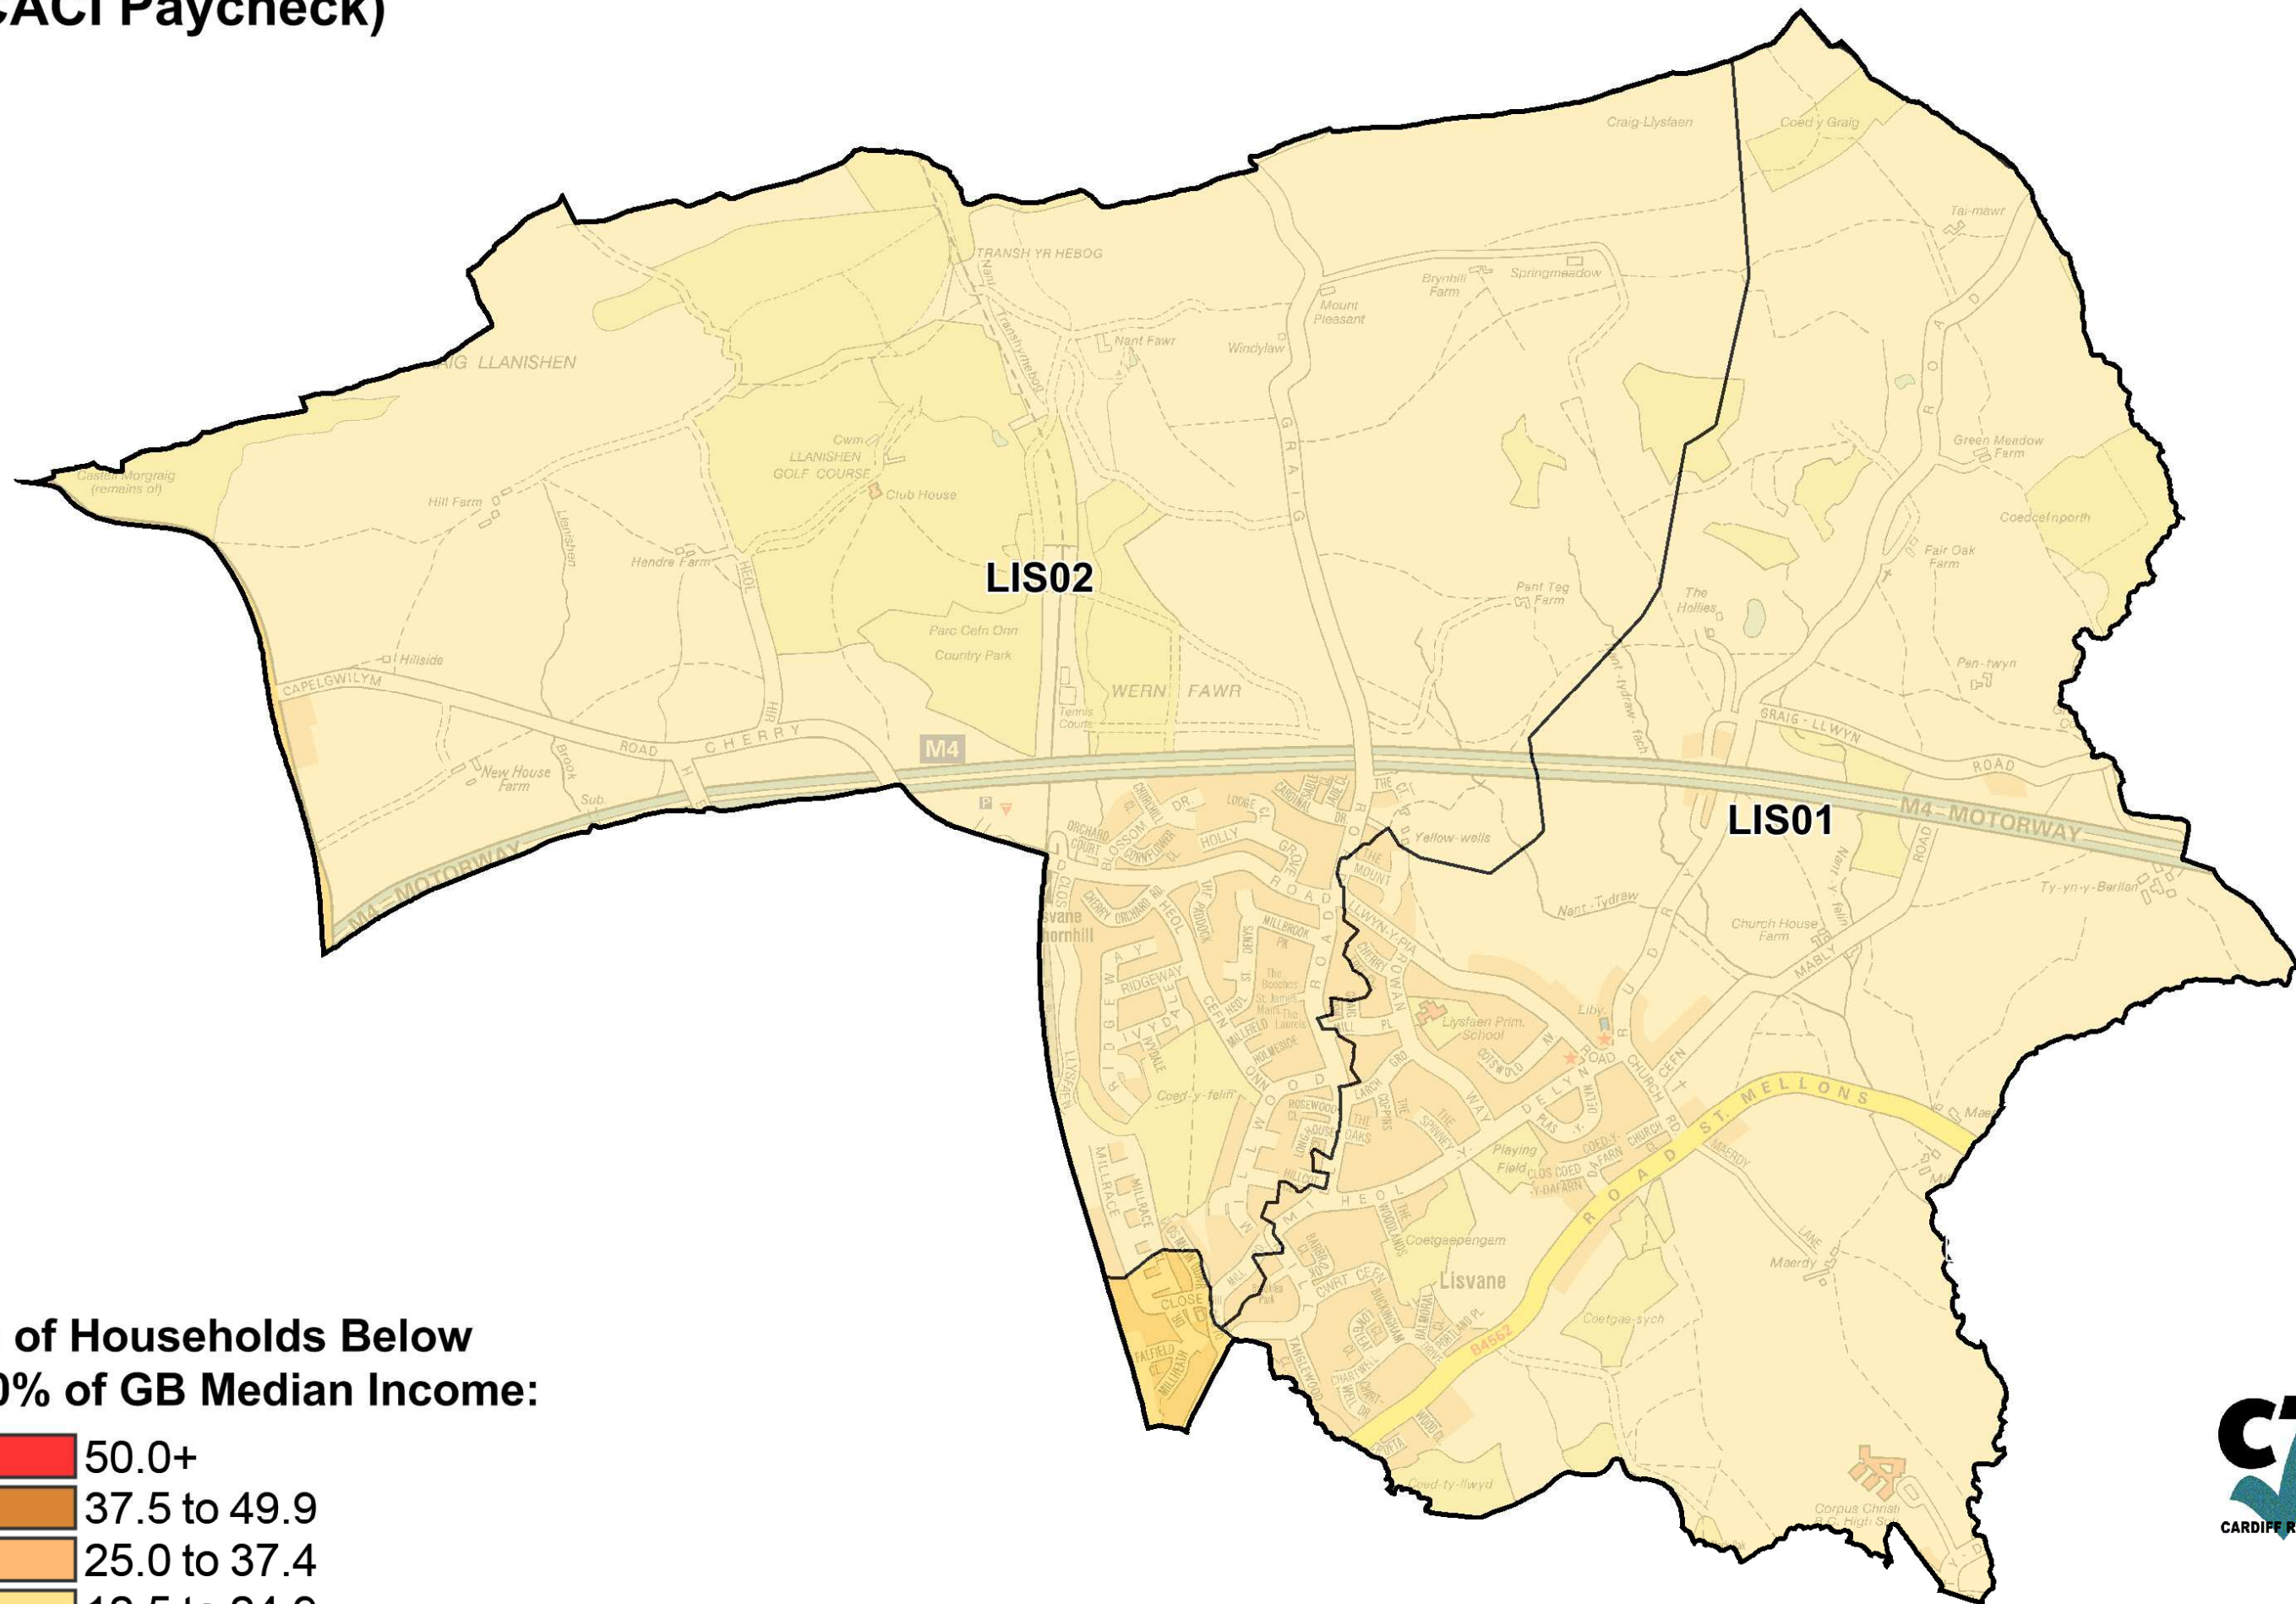

HOUSEHOLD INCOME POVERTY 2015

Source: Paycheck, CACI

% OF HOUSEHOLDS IN LISVANE BELOW 60% OF GREAT BRITAIN MEDIAN INCOME BY LSOA, 2015

Area Name	LSOA Code	Total Households	No. of Households Below 60% of GB Median Income	% of Households Below 60% of GB Median Income
Lisvane 1	W01001777	656	62	9.5
Lisvane 2	W01001778	789	66	8.4
Lisvane (Ward)		1,557	141	9.0
Cardiff (Local Authority)		150,217	46,276	30.8

% of Households in Lisvane Below 60% of Great Britain Median Income by LSOA, 2015 (CACI Paycheck)

% of Households Below 60% of GB Median Income: