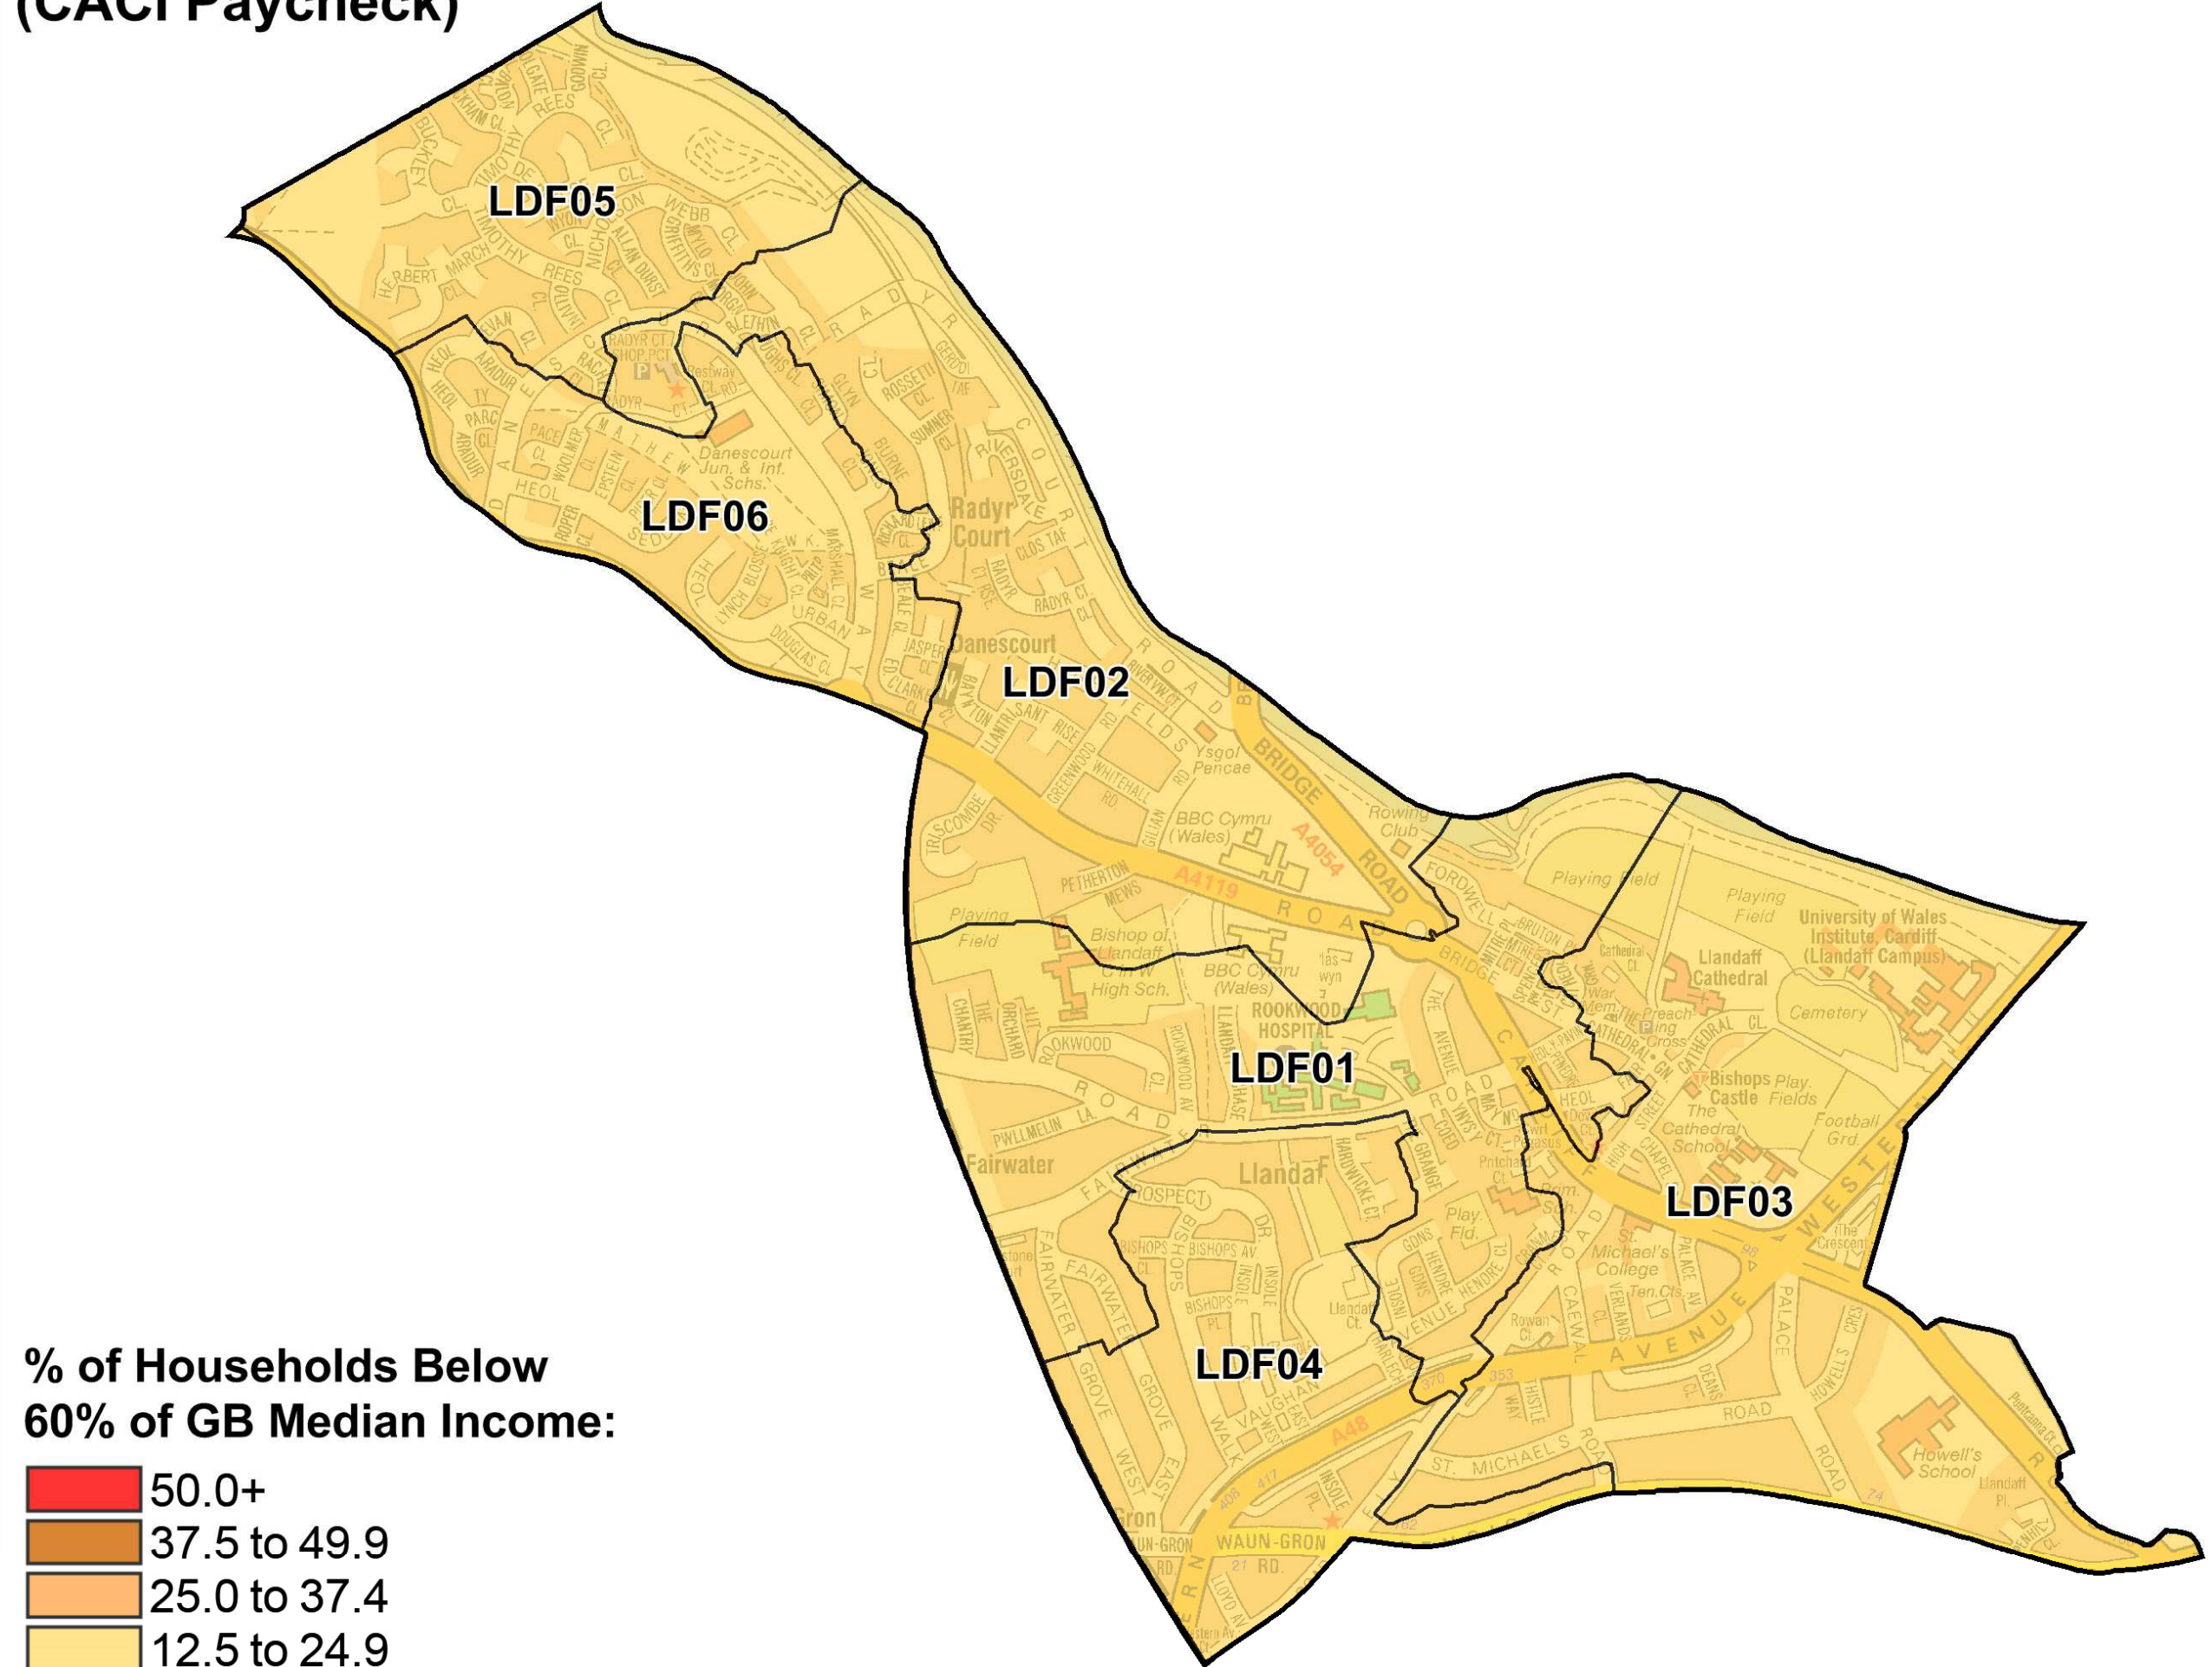

HOUSEHOLD INCOME POVERTY 2015

Source: Paycheck, CACI

% OF HOUSEHOLDS IN LLANDAFF BELOW 60% OF GREAT BRITAIN MEDIAN INCOME BY LSOA, 2015

Area Name	LSOA Code	Total Households	No. of Households Below 60% of GB Median Income	% of Households Below 60% of GB Median Income
Llandaff 1	W01001779	641	114	17.7
Llandaff 2	W01001780	625	104	16.7
Llandaff 3	W01001781	763	151	19.7
Llandaff 4	W01001782	609	92	15.0
Llandaff 5	W01001783	548	84	15.3
Llandaff 6	W01001784	570	122	21.4
Llandaff (Ward)		3,756	666	17.7
Cardiff (Local Authority)		150,217	46,276	30.8

% of Households in Llandaff Below 60% of Great Britain Median Income by LSOA, 2015 (CACI Paycheck)

% of Households Below 60% of GB Median Income:

- 50.0+
- 37.5 to 49.9
- 25.0 to 37.4
- 12.5 to 24.9
- Less than 12.5