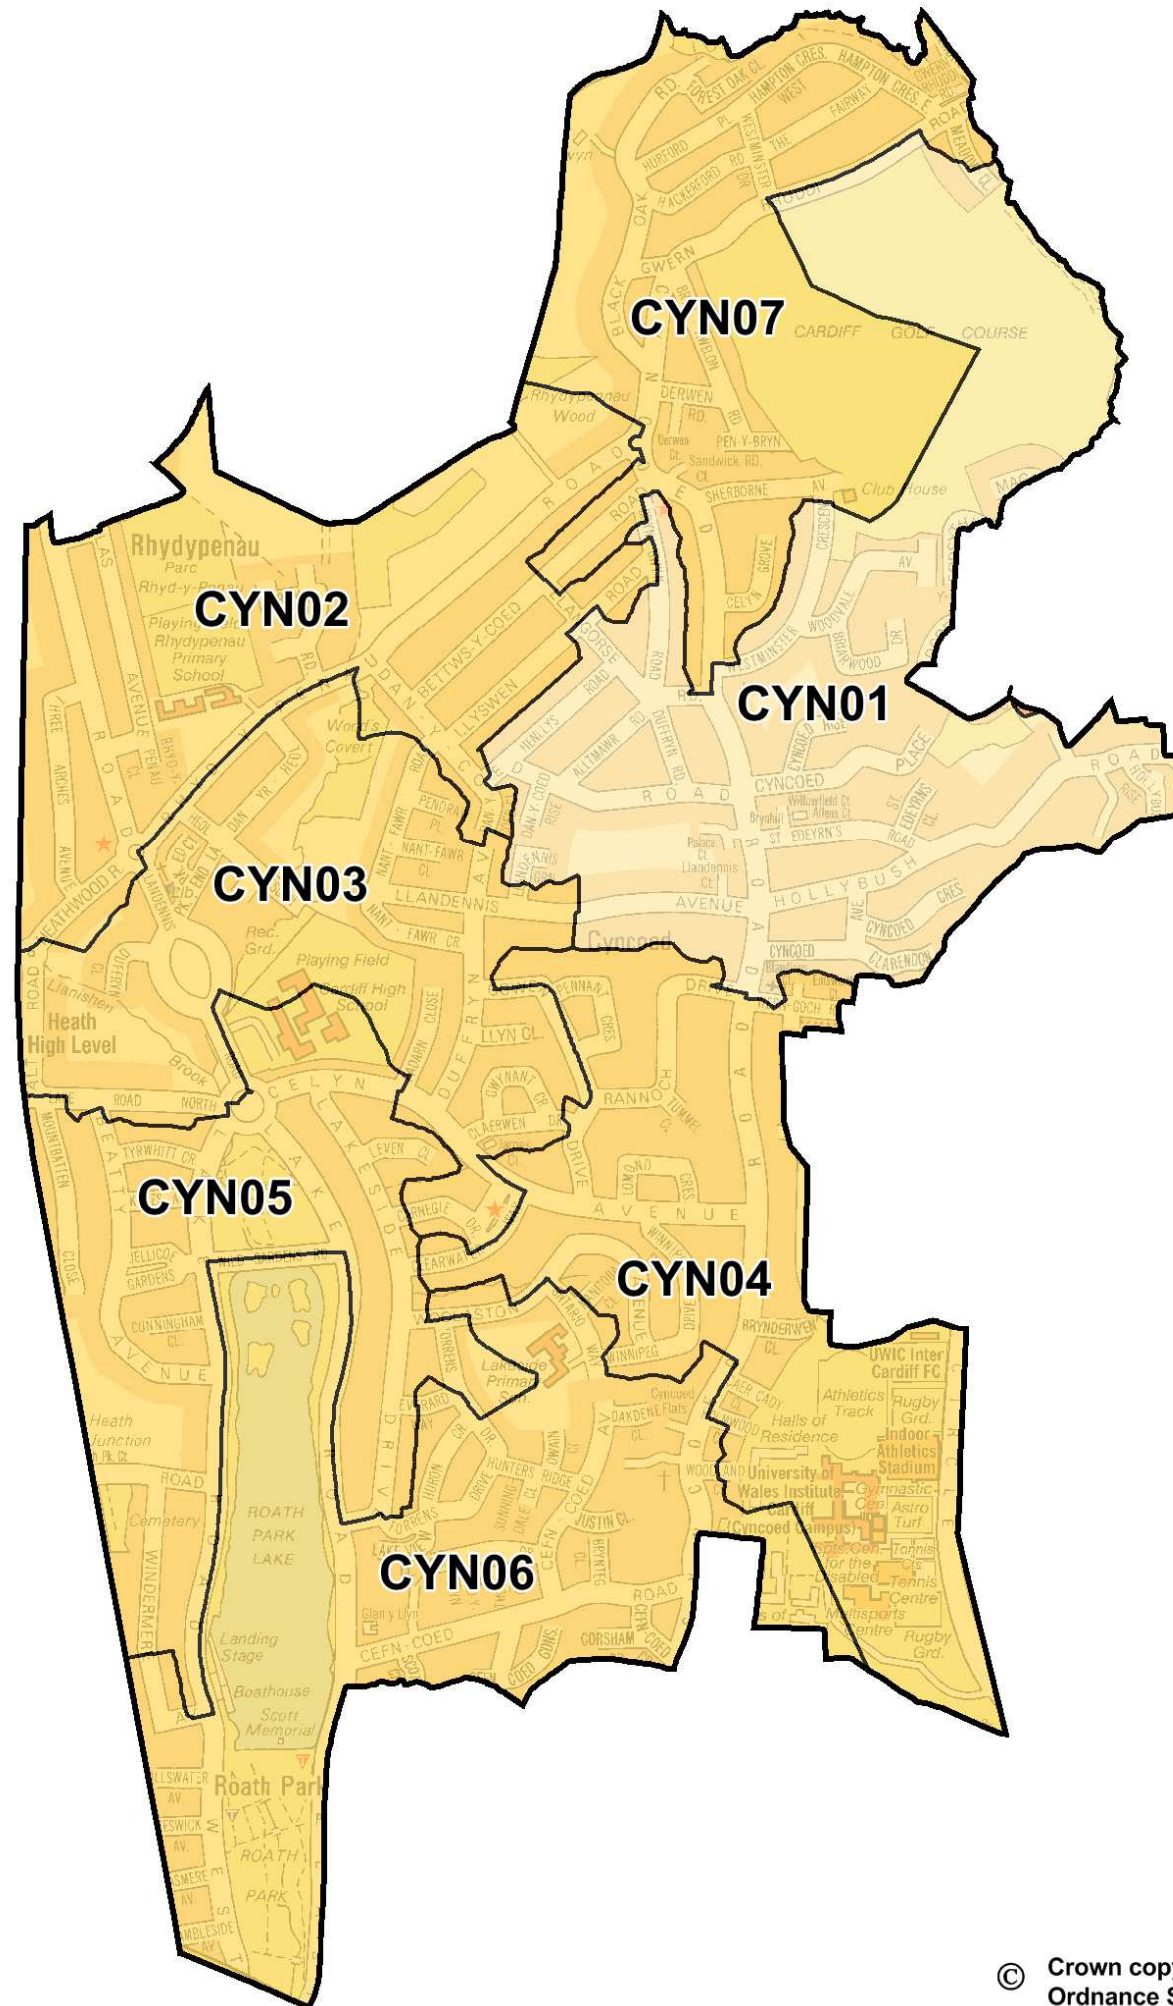

% of Households in Cyncoed Below 60% of Great Britain Median Income by LSOA, 2015 (CACI Paycheck)