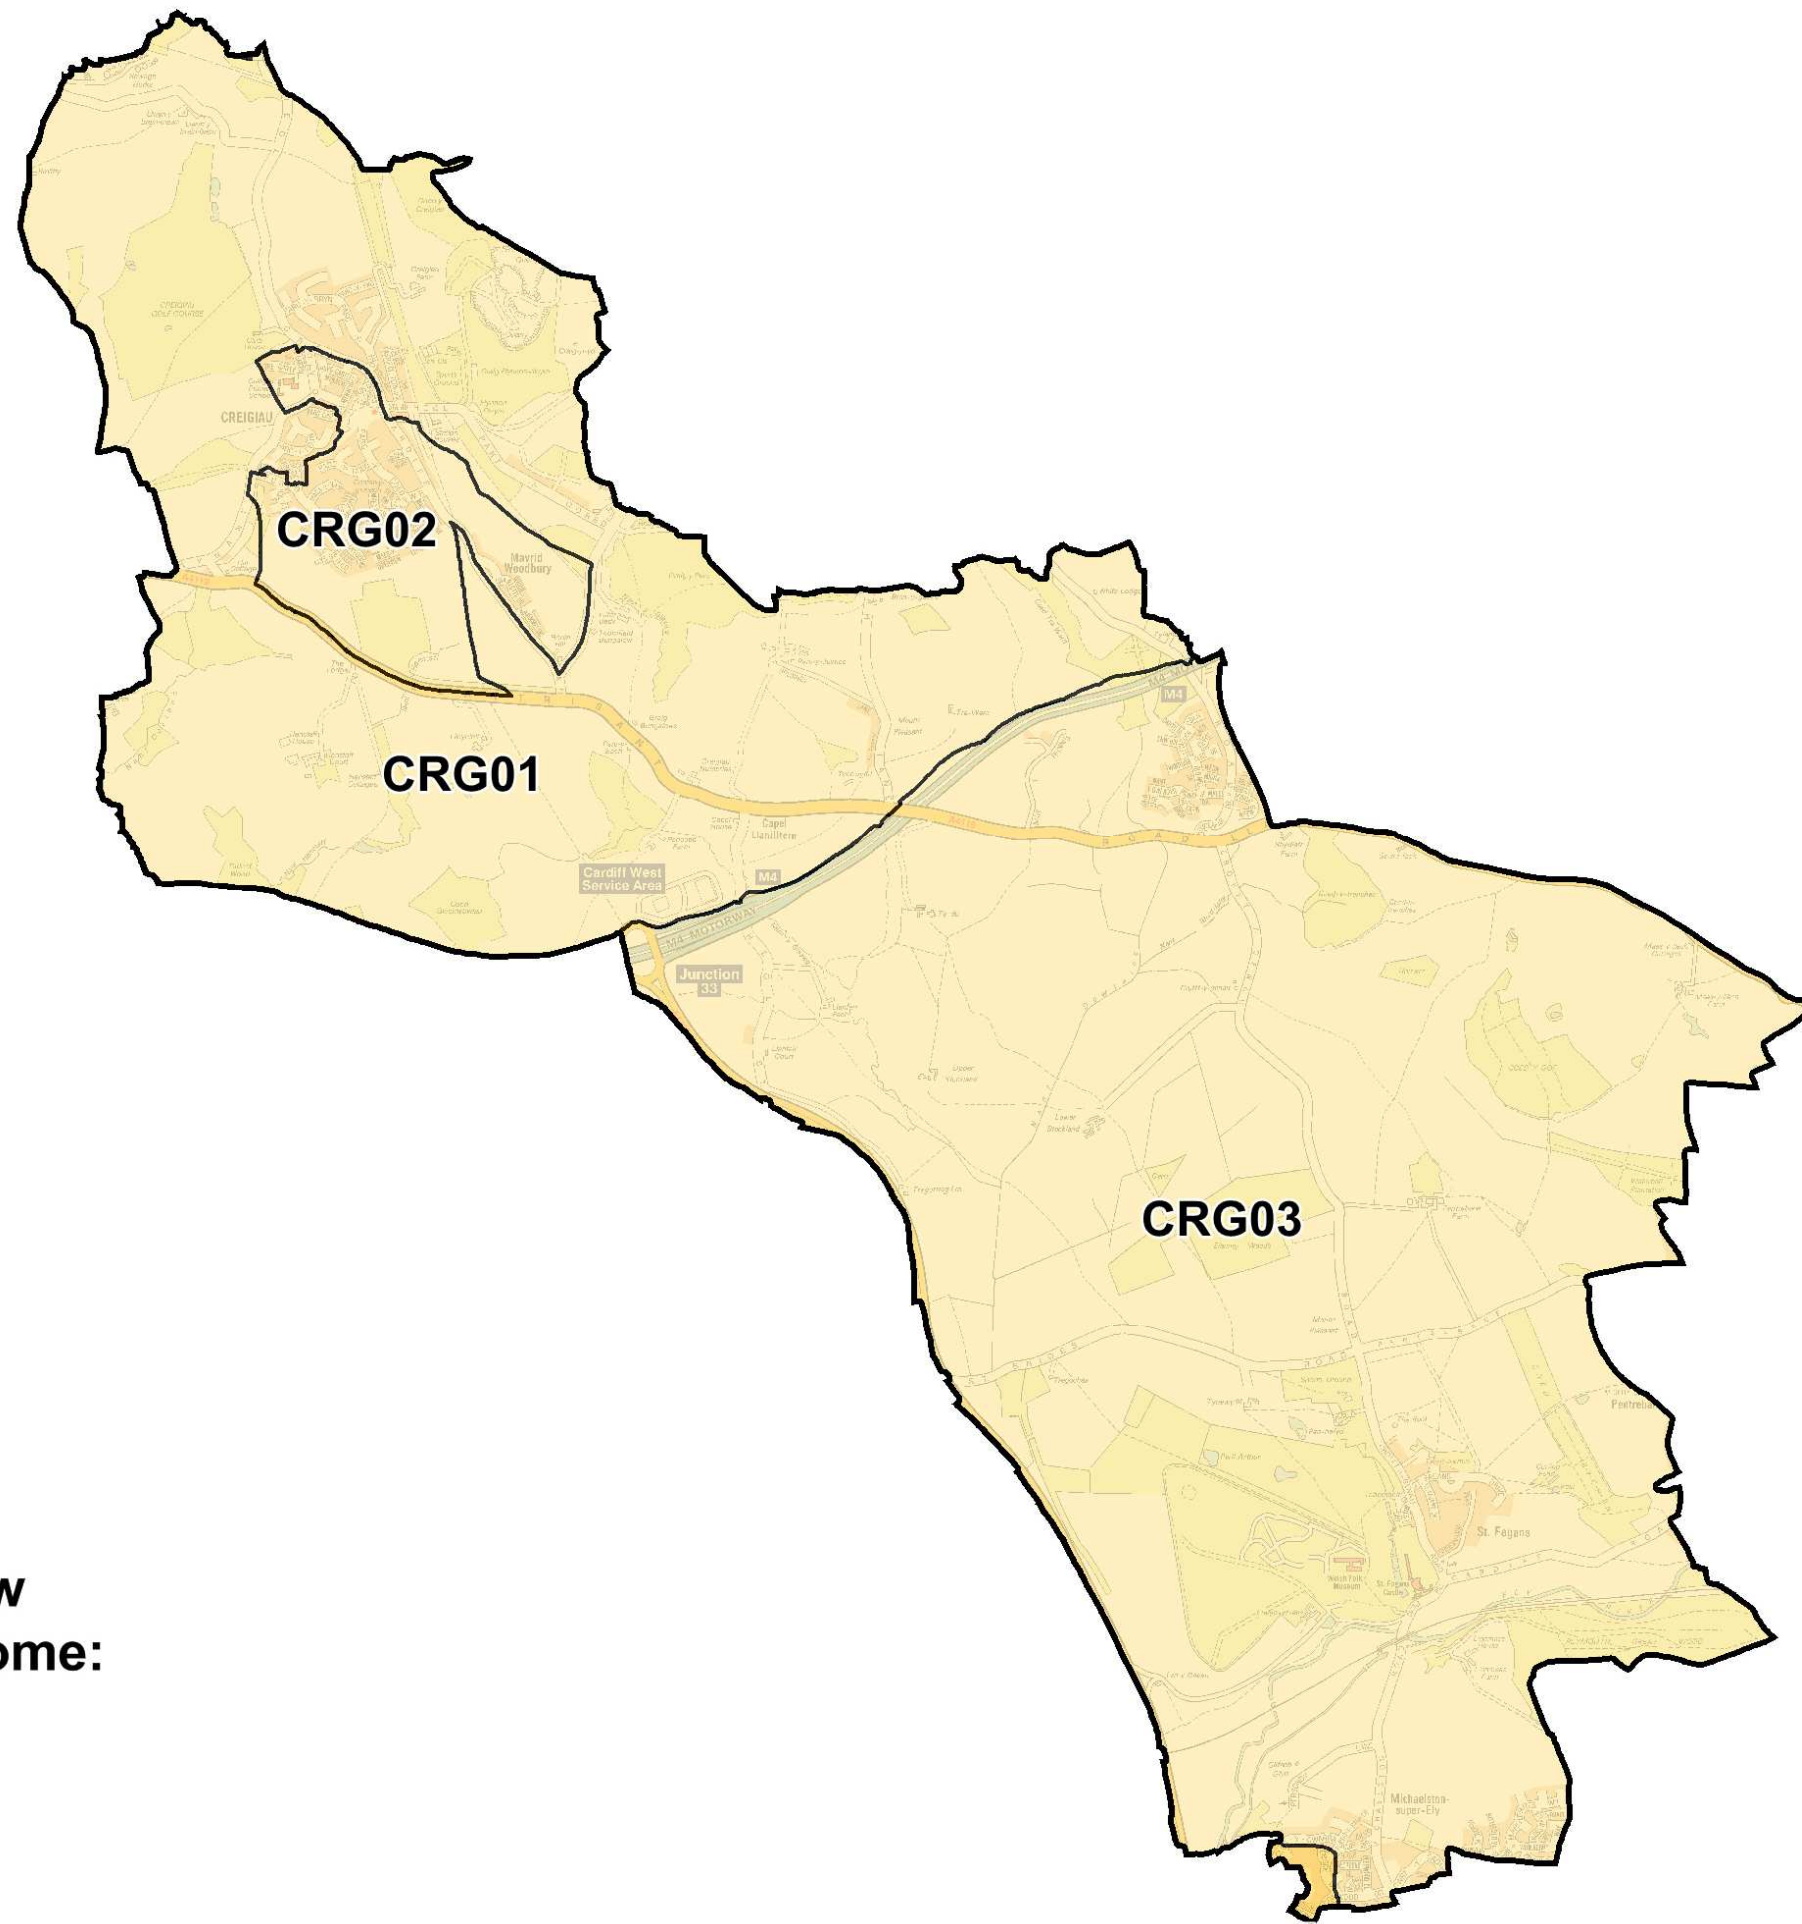

% of Households in Creigiau/St Fagans Below 60% of Great Britain Median Income by LSOA, 2015 (CACI Paycheck)

% of Households Below 60% of GB Median Income:

- 50.0+
- 37.5 to 49.9
- 25.0 to 37.4
- 12.5 to 24.9
- Less than 12.5