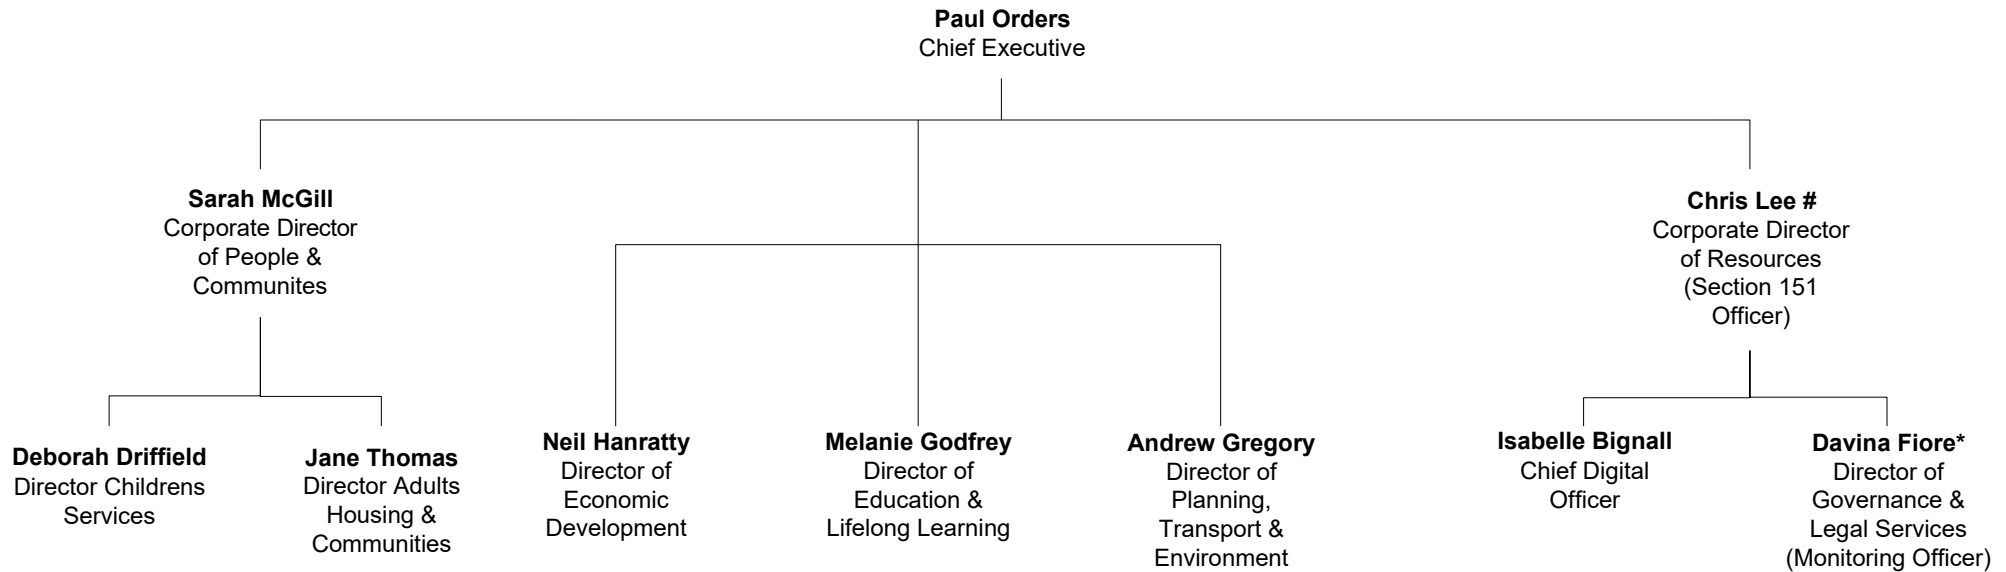

CARDIFF COUNCIL
TIER 1 – SENIOR MANAGEMENT CHART
AS AT 16TH JUNE 2021

Section 151 Officer

* Monitoring Officer