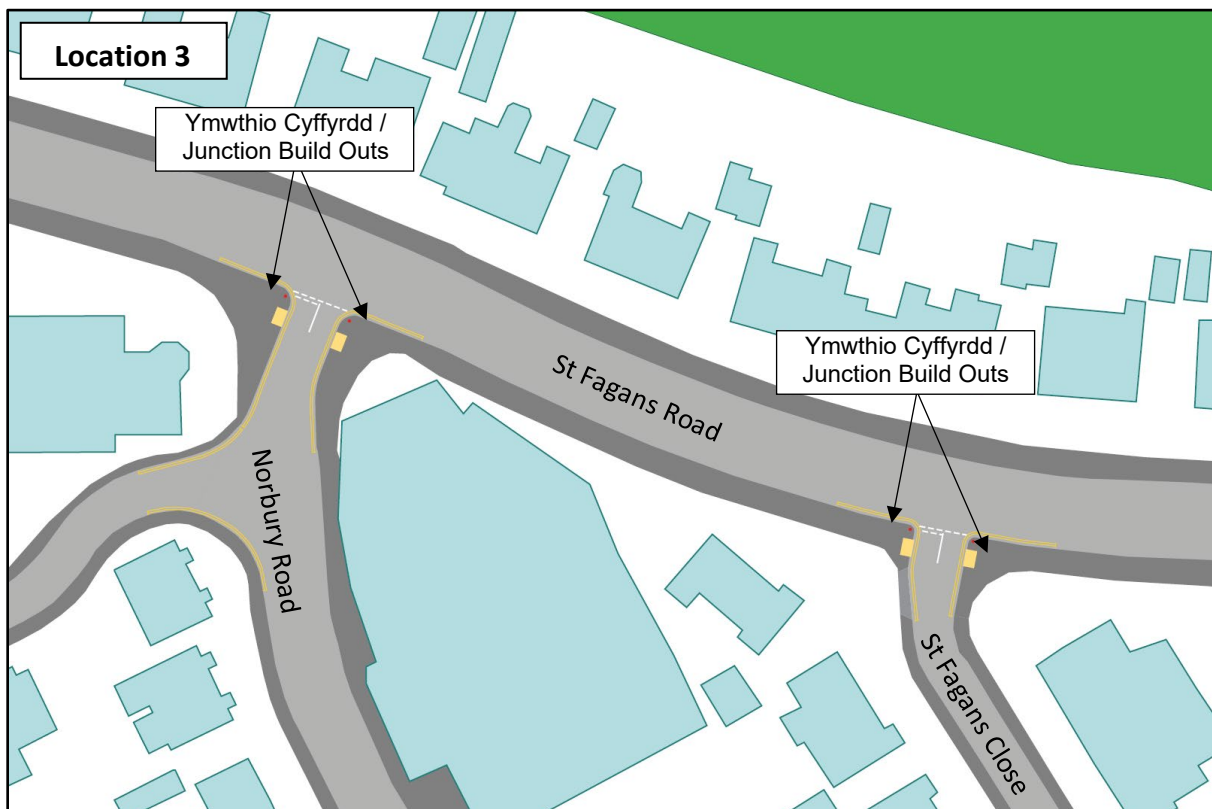

Following the recent consultation on proposed changes to the highway, the Council is preparing to implement the scheme based on the revised plan shown. Further details about this consultation are available at cardiff.gov.uk/TransportProjects using the 'view consultations' link.