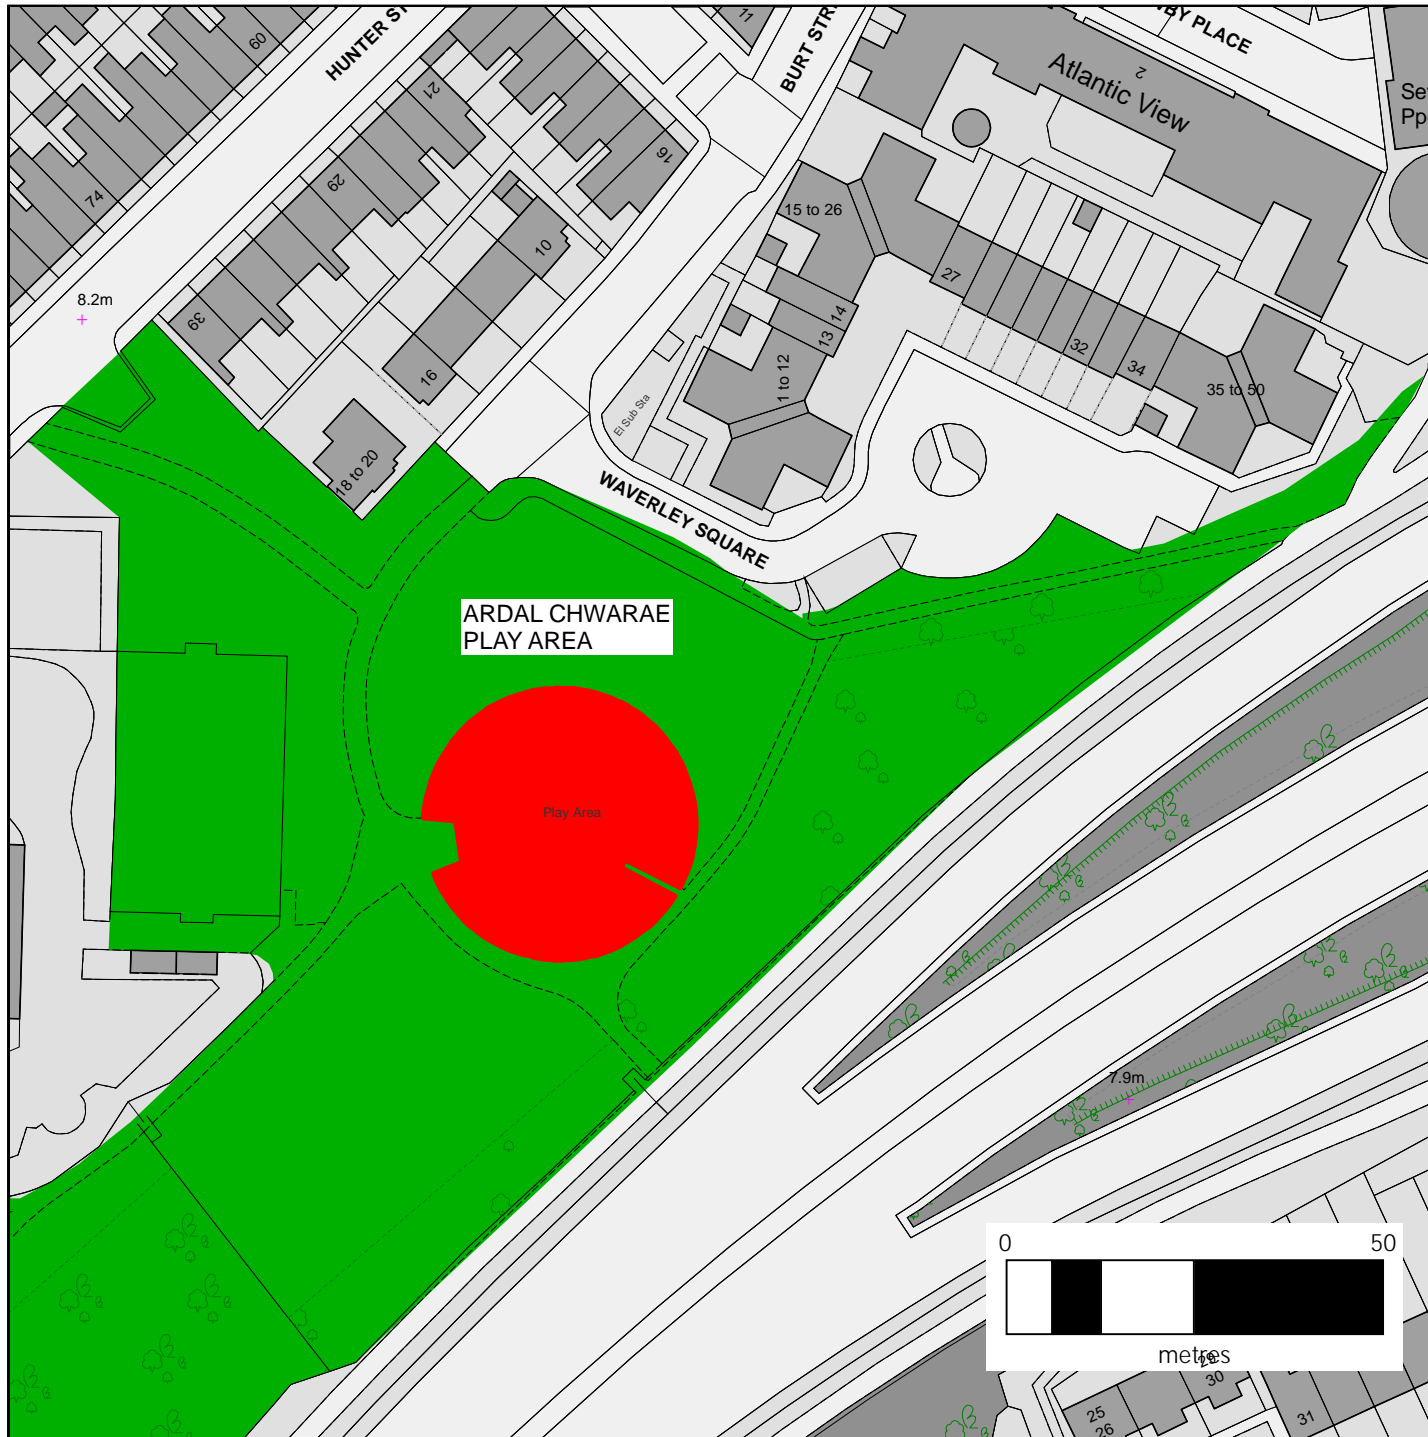

**CYNGOR SIR CAERDYDD
CARDIFF COUNTY COUNCIL**

CHIEF EXECUTIVE

Paul Orders

Neuadd y Sir,
Glanfa'r Iwerydd,
Caerdydd,
CF10 4UW.

County Hall,
Atlantic Wharf,
Cardiff,
CF10 4UW.

**PARC HAMADRYAD/
HAMADRYAD PARK**

CŴN O DAN REOLAETH/
DOGS UNDER CONTROL

DIM CŴN/ NO DOGS

© Crown copyright and database rights (2021).

Ordnance Survey 100023376

This copy is produced specifically to supply County Council information NO further copies may be made.