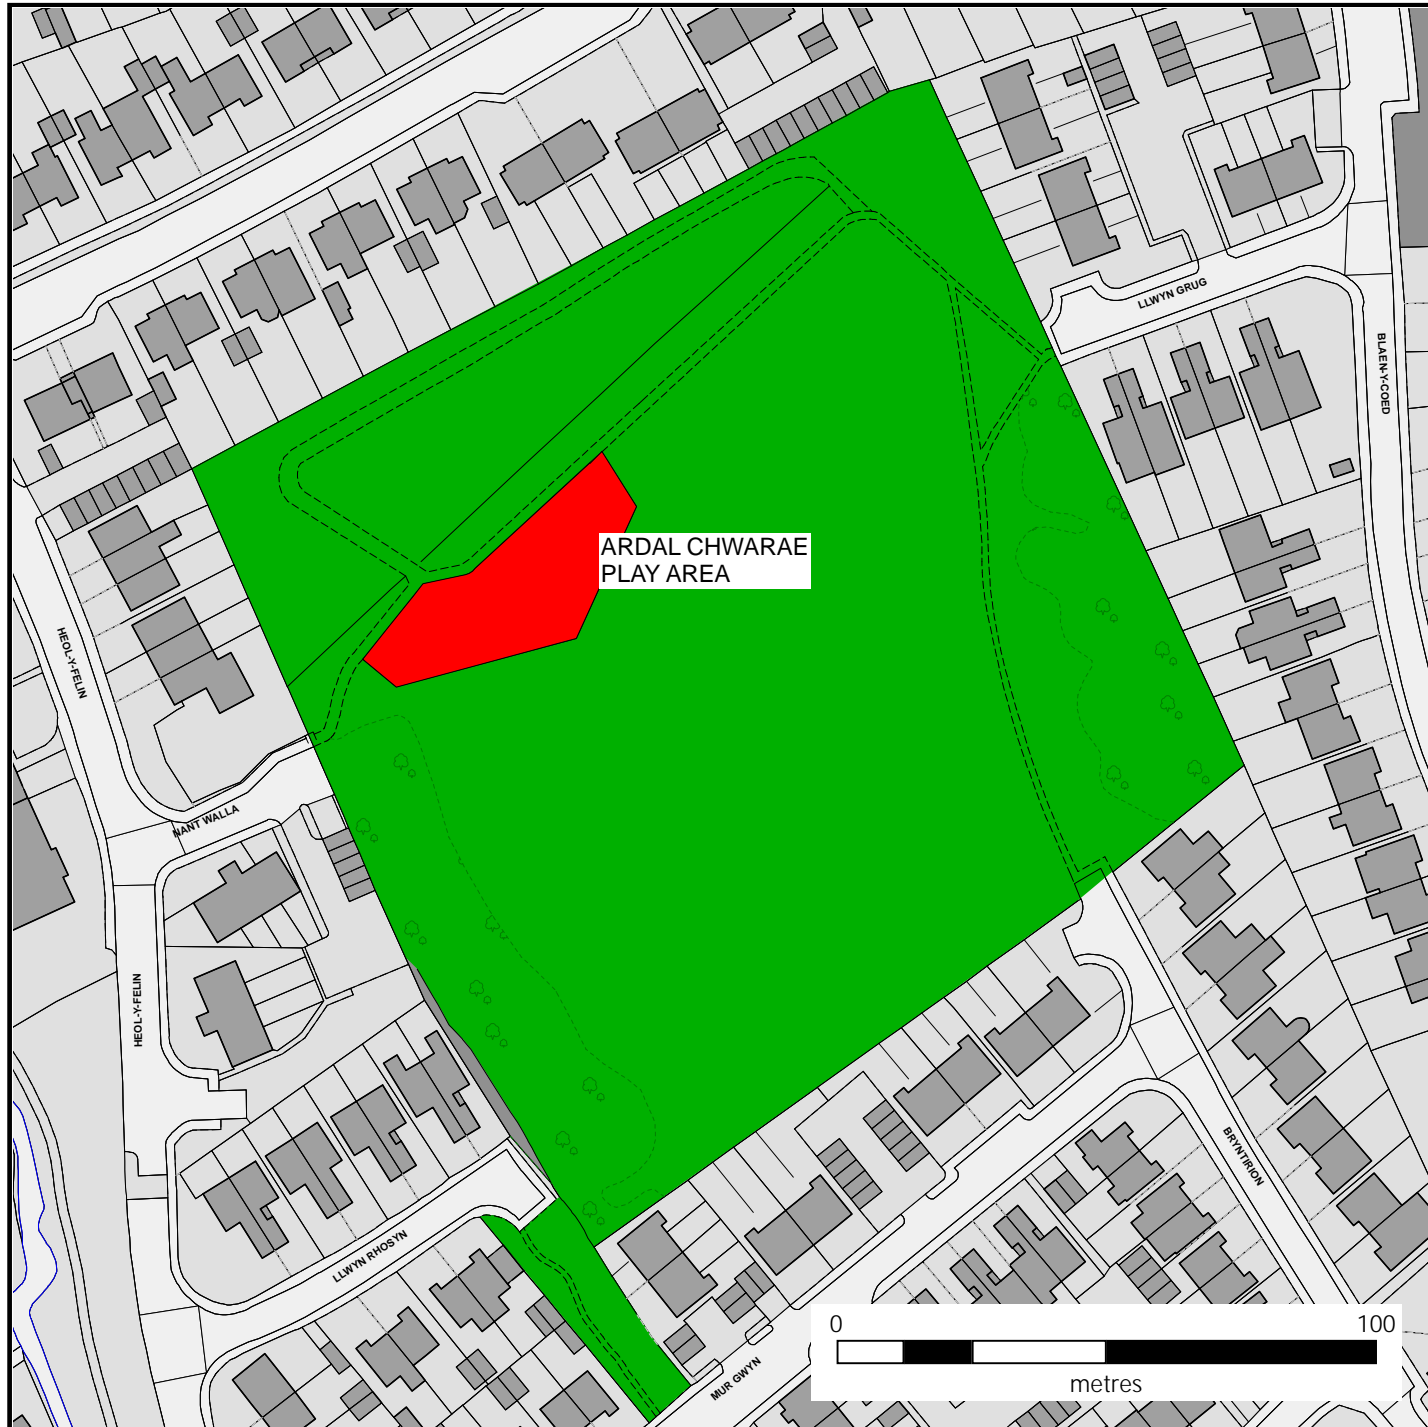

**CYNGOR SIR CAERDYDD
CARDIFF COUNTY COUNCIL**

CHIEF EXECUTIVE

Paul Orders

Neuadd y Sir,
Glanfa'r Iwerydd,
Caerdydd,
CF10 4UW.

County Hall,
Atlantic Wharf,
Cardiff,
CF10 4UW.

**MAN AGORED HEOL LLANISHEN
FACH/
HEOL LLANISHEN FACH OPEN
SPACE**

CŴN O DAN REOLAETH/
DOGS UNDER CONTROL

DIM CŴN/ NO DOGS

© Crown copyright and database rights (2021).

Ordnance Survey 100023376

This copy is produced specifically to supply County Council information NO further copies may be made.