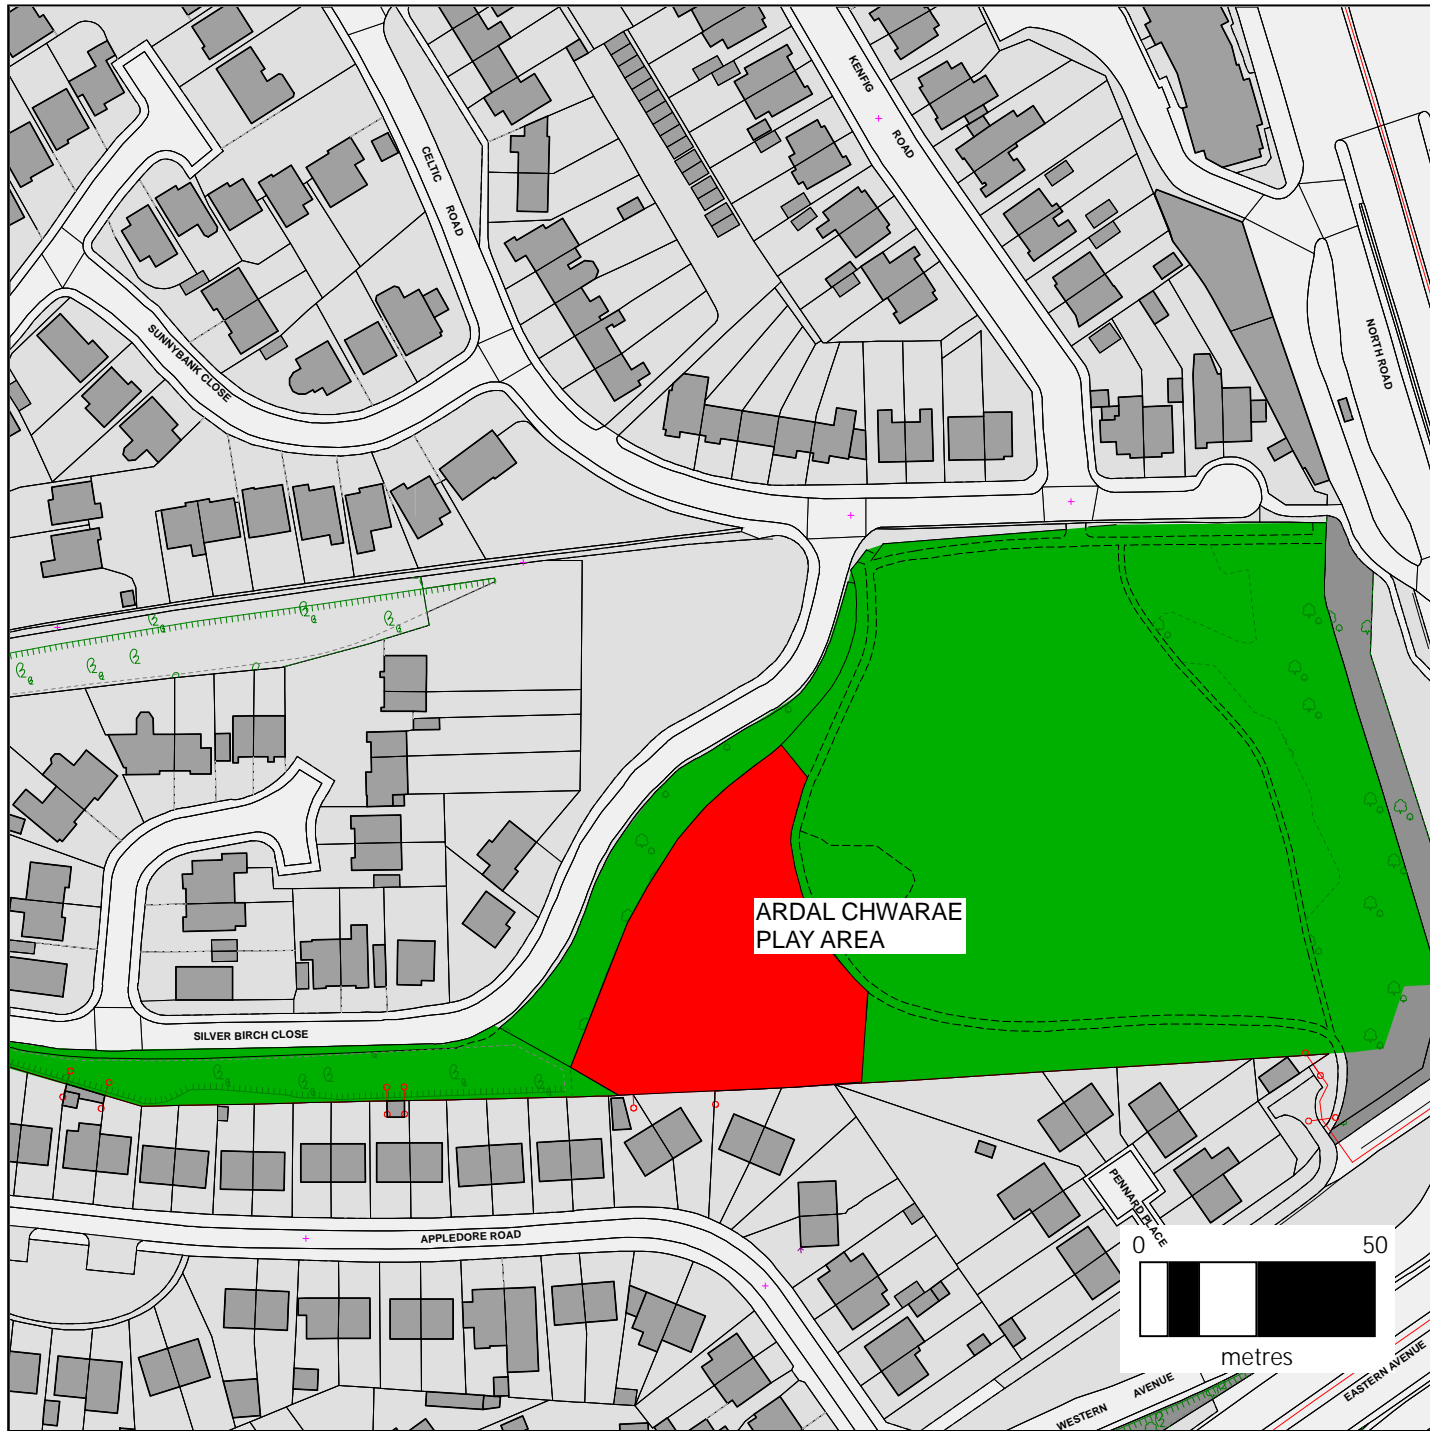

**CYNGOR SIR CAERDYDD
CARDIFF COUNTY COUNCIL**

CHIEF EXECUTIVE

Paul Orders

Neuadd y Sir,
Glanfa'r Iwerydd,
Caerdydd,
CF10 4UW.

County Hall,
Atlantic Wharf,
Cardiff,
CF10 4UW.

**PARC CELTIC/
CELTIC PARK**

CŴN O DAN REOLAETH/
DOGS UNDER CONTROL

DIM CŴN/ NO DOGS

© Crown copyright and database rights (2021).

Ordnance Survey 100023376

This copy is produced specifically to supply County Council information NO further copies may be made.