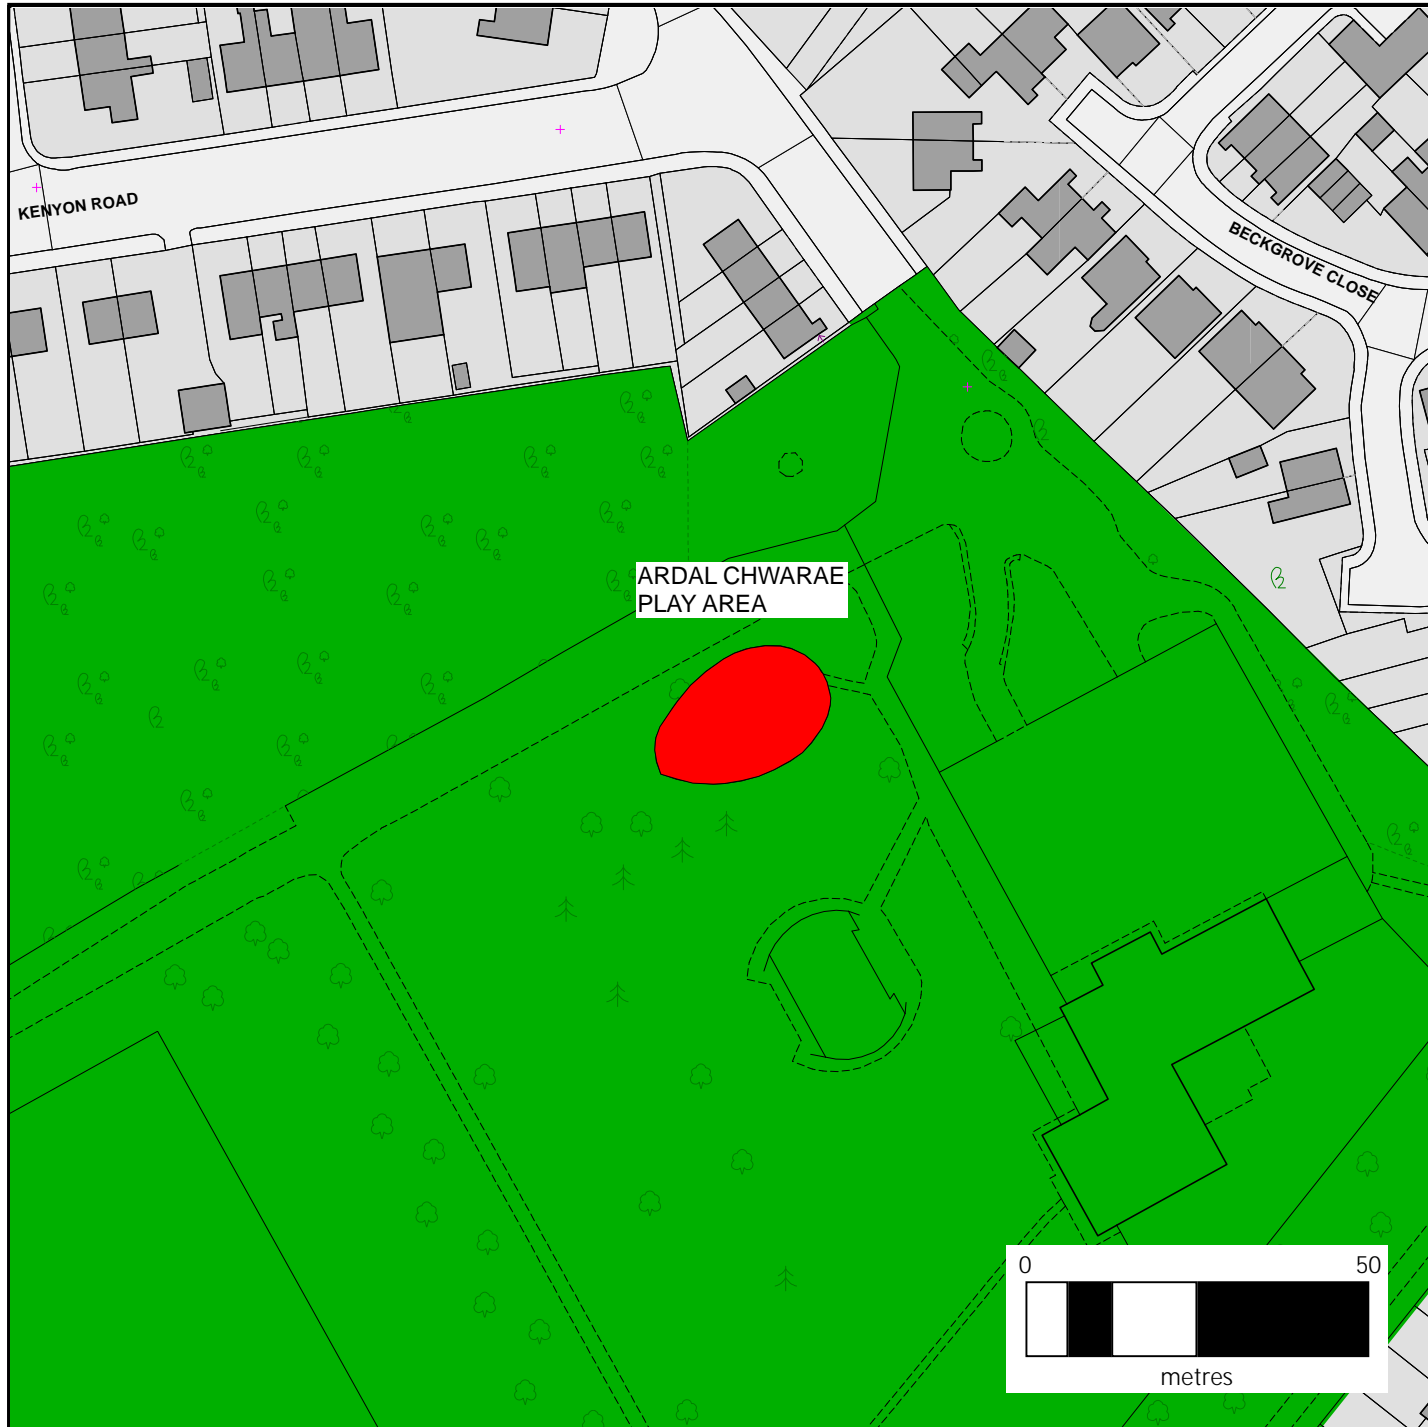

ARDAL CHWARAE
PLAY AREA

**CYNGOR SIR CAERDYDD
CARDIFF COUNTY COUNCIL**

CHIEF EXECUTIVE

Paul Orders

Neuadd y Sir,
Glanfa'r Iwerydd,
Caerdydd,
CF10 4UW.

County Hall,
Atlantic Wharf,
Cardiff,
CF10 4UW.

**PARC TREMORFA
TREMORFA PARK**

CŴN O DAN REOLAETH/
DOGS UNDER CONTROL

DIM CŴN/ NO DOGS

© Crown copyright and database rights (2021).

Ordnance Survey 100023376