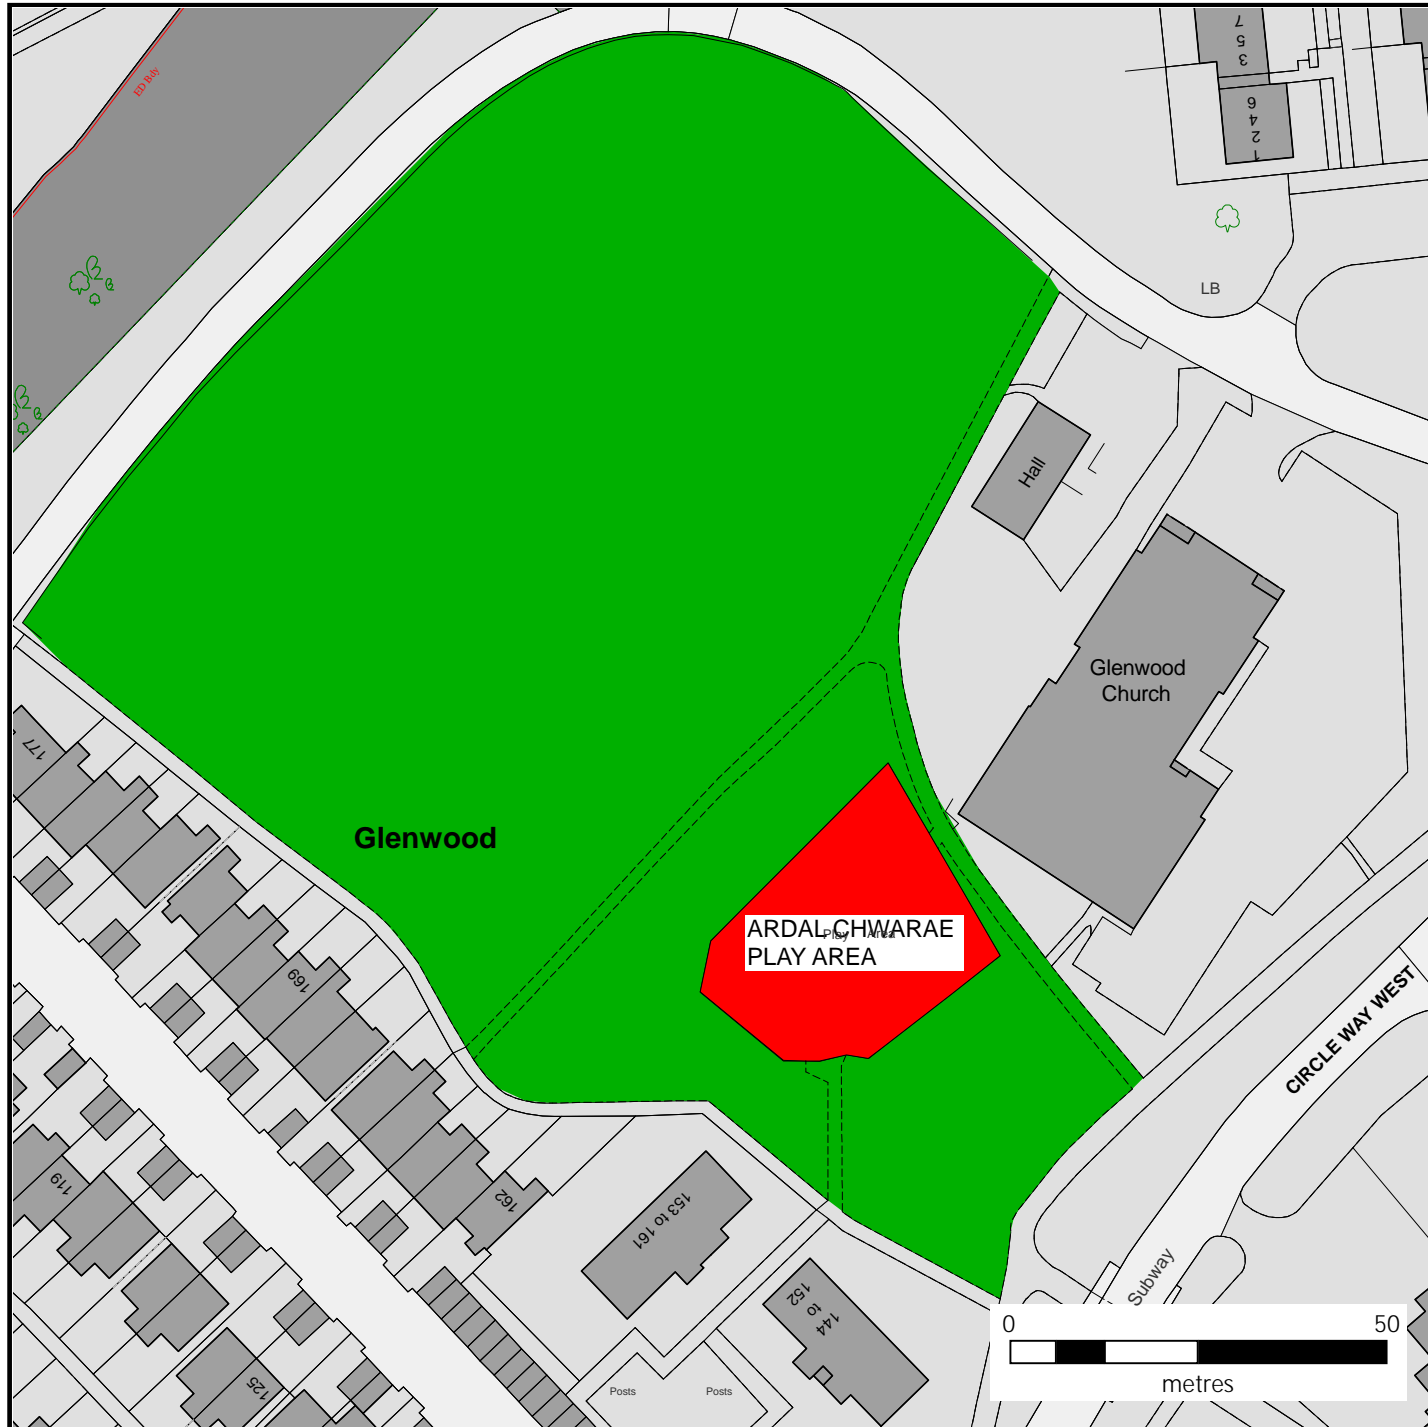

**ARDAL CHWARAE GARTH OLWG/
GARTH OLWG PLAY AREA**

DIM CŴN/ NO DOGS

© Crown copyright and database rights (2021).

Ordnance Survey 100023376

This copy is produced specifically to supply County Council information NO further copies may be made.