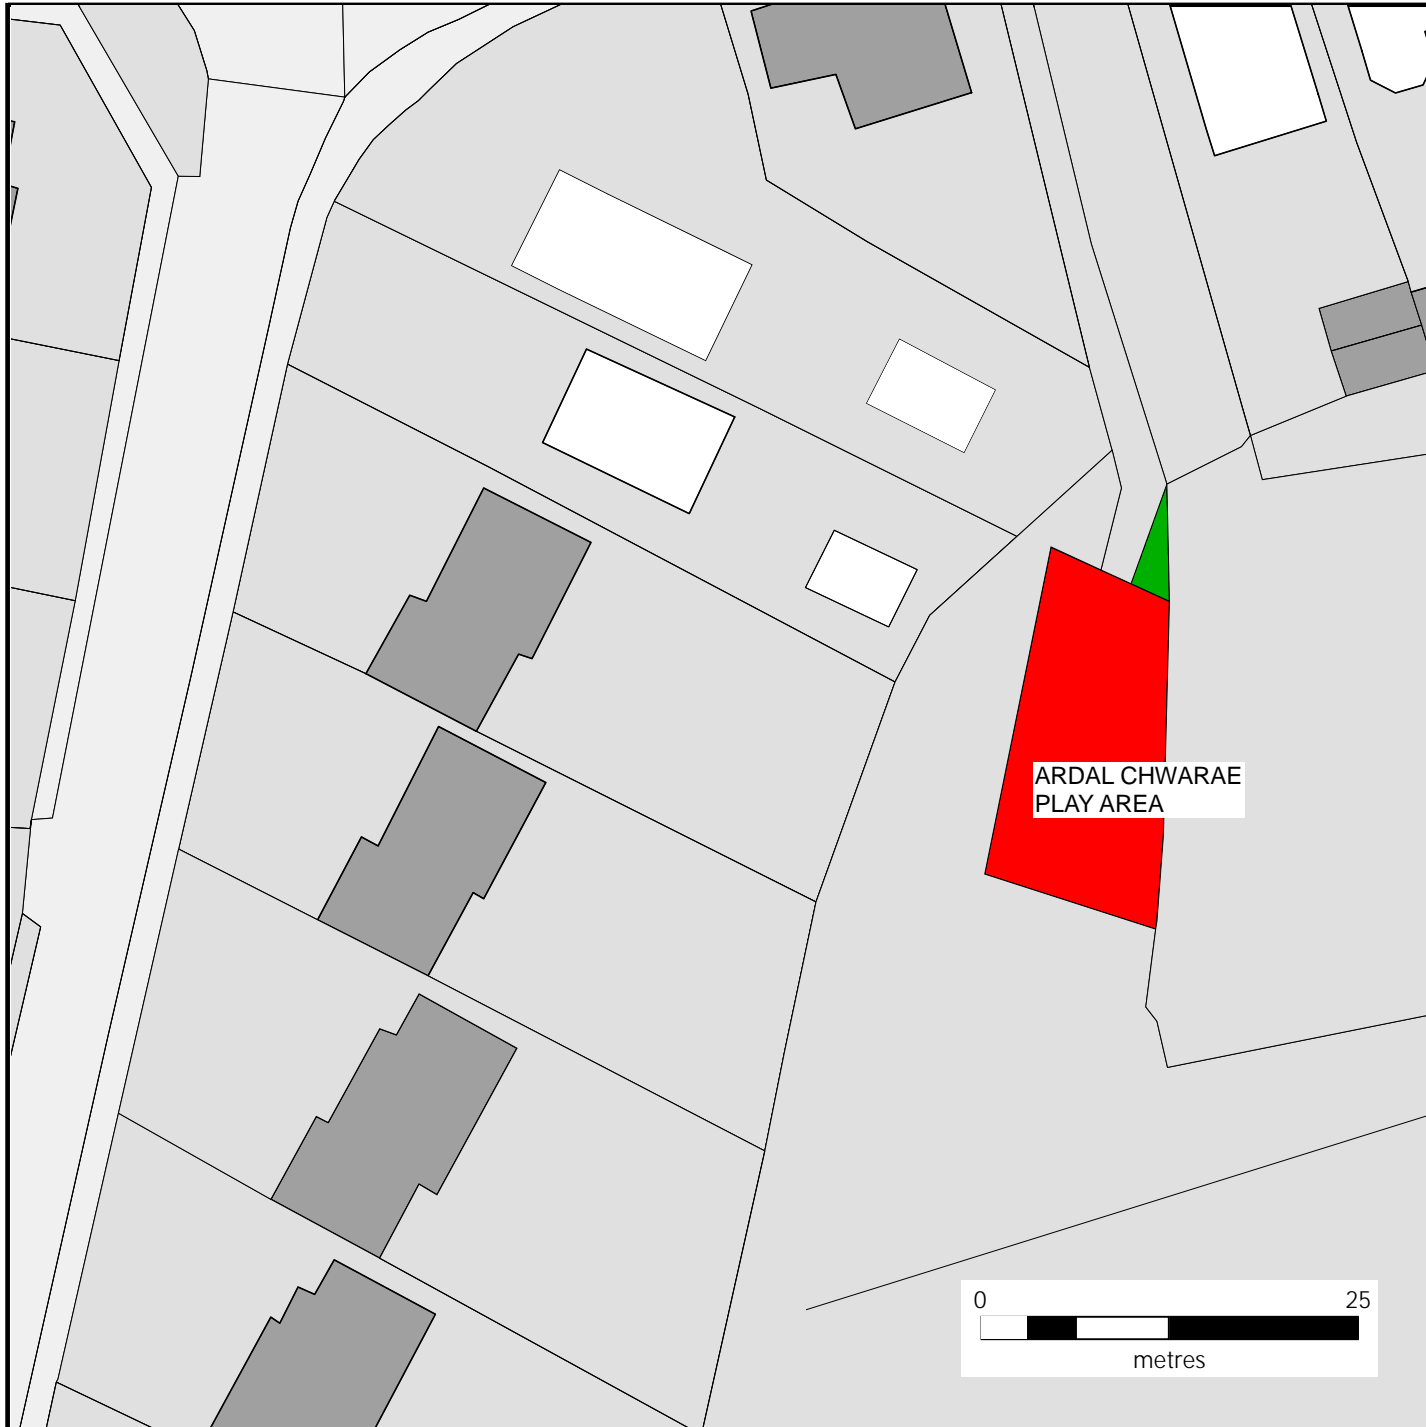

CYNGOR SIR CAERDYDD
CARDIFF COUNTY COUNCIL

CHIEF EXECUTIVE

Paul Orders

Neuadd y Sir,
Glanfa'r Iwerydd,
Caerdydd,
CF10 4UW.

County Hall,
Atlantic Wharf,
Cardiff,
CF10 4UW.

**ARDAL CHWARAE HEOL PENUEL/
PENUEL ROAD PLAY AREA**

CŴN O DAN REOLAETH/
DOGS UNDER CONTROL

DIM CŴN/ NO DOGS

© Crown copyright and database rights (2021).

Ordnance Survey 100023376

This copy is produced specifically to supply County Council information NO further copies may be made.