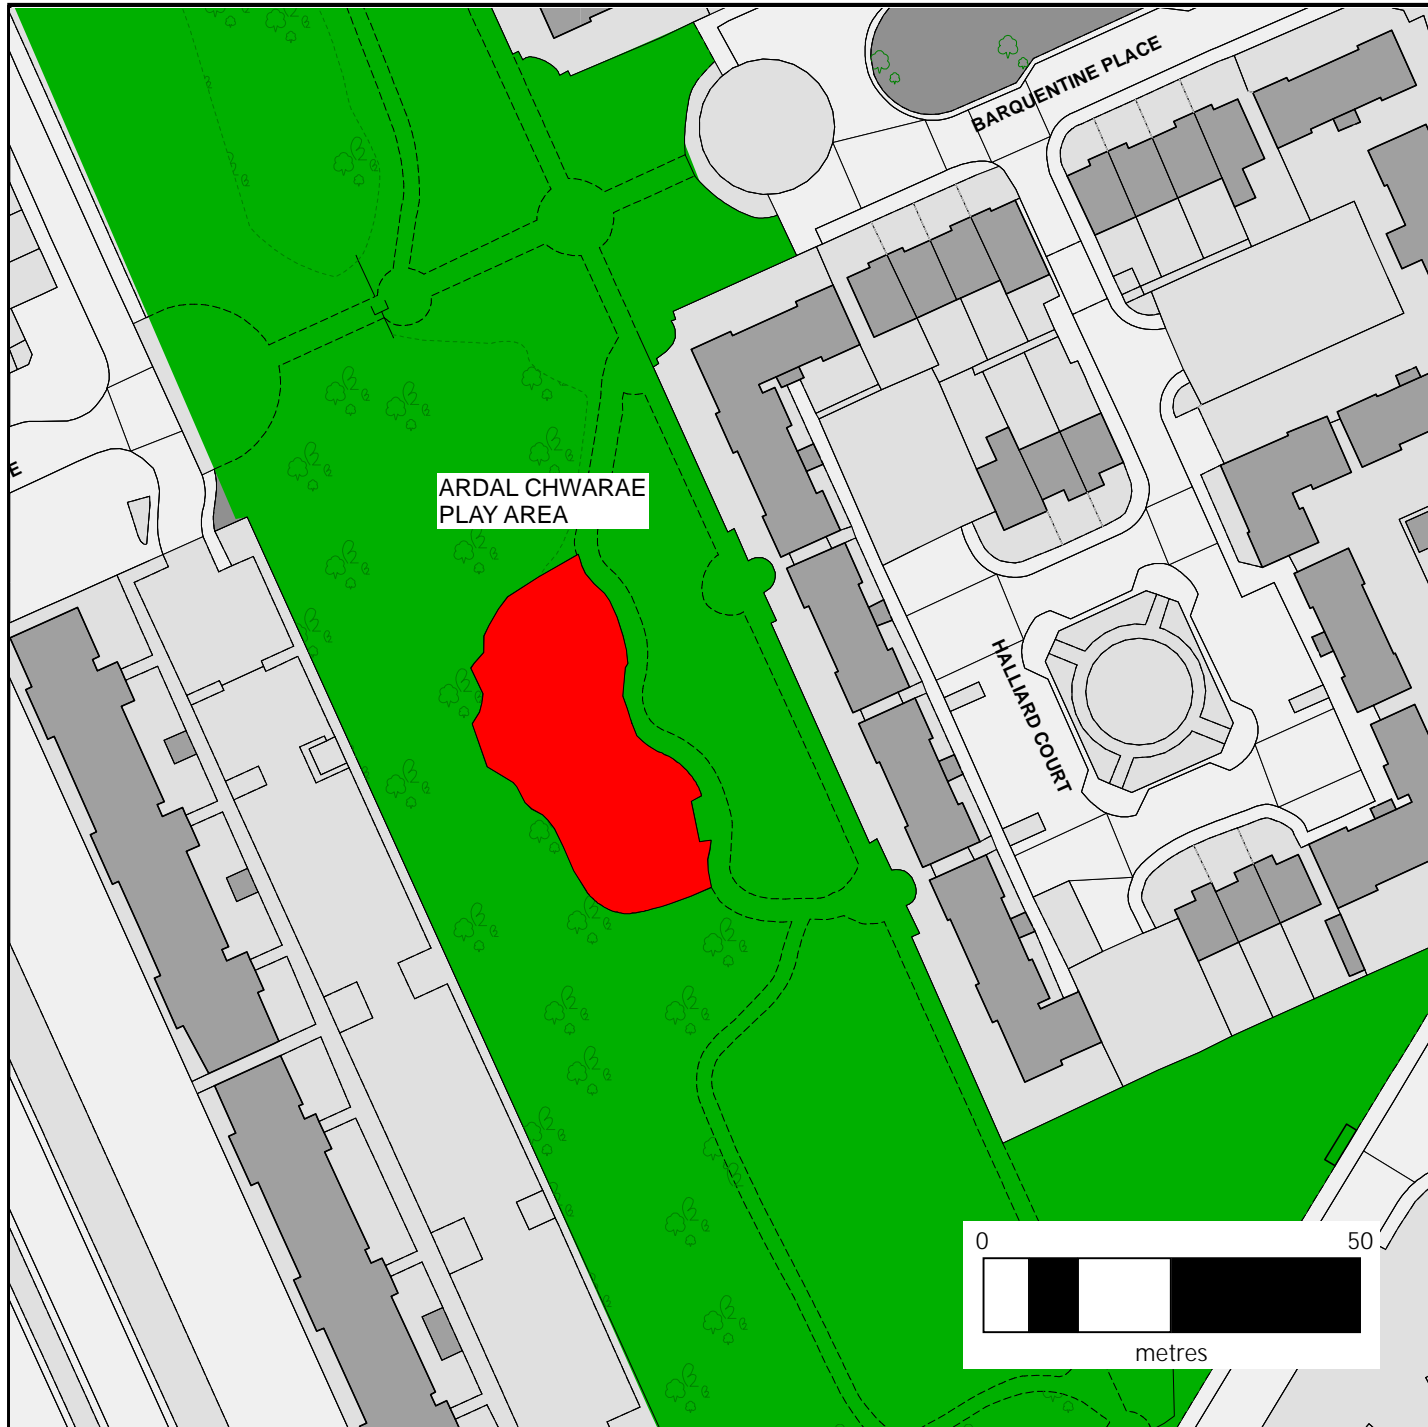

**PARC Y SANATORIWM/
SANATORIUM PARK**

 CŴN O DAN REOLAETH/
DOGS UNDER CONTROL

 DIM CŴN/ NO DOGS

© Crown copyright and database rights (2021).
Ordnance Survey 100023376

This copy is produced specifically to supply County Council information NO further copies may be made.