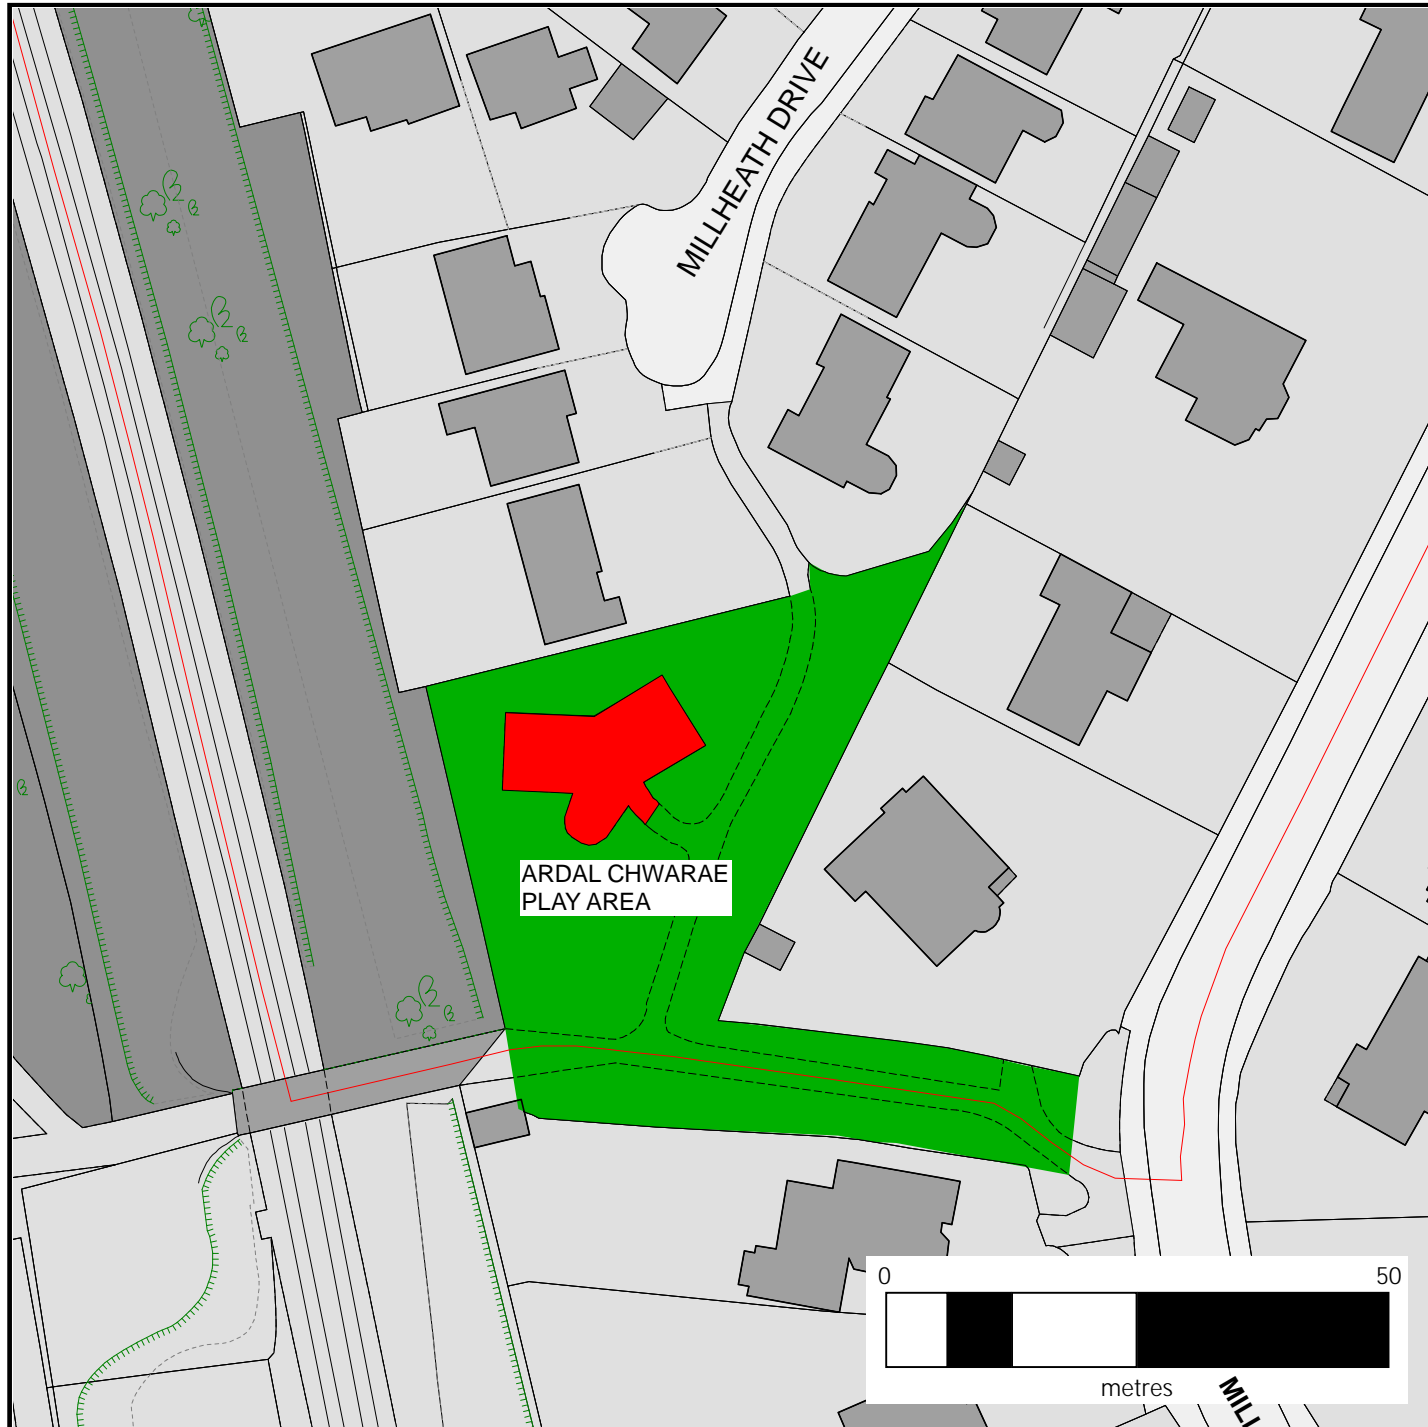

CYNGOR SIR CAERDYDD
CARDIFF COUNTY COUNCIL

CHIEF EXECUTIVE

Paul Orders

Neuadd y Sir,
Glanfa'r Iwerydd,
Caerdydd,
CF10 4UW.

County Hall,
Atlantic Wharf,
Cardiff,
CF10 4UW.

**MAN AGORED RHODFA MILLHEATH/
MILLHEATH DRIVE OPEN SPACE**

CŴN O DAN REOLAETH/
DOGS UNDER CONTROL

DIM CŴN/ NO DOGS

© Crown copyright and database rights (2021).

Ordnance Survey 100023376