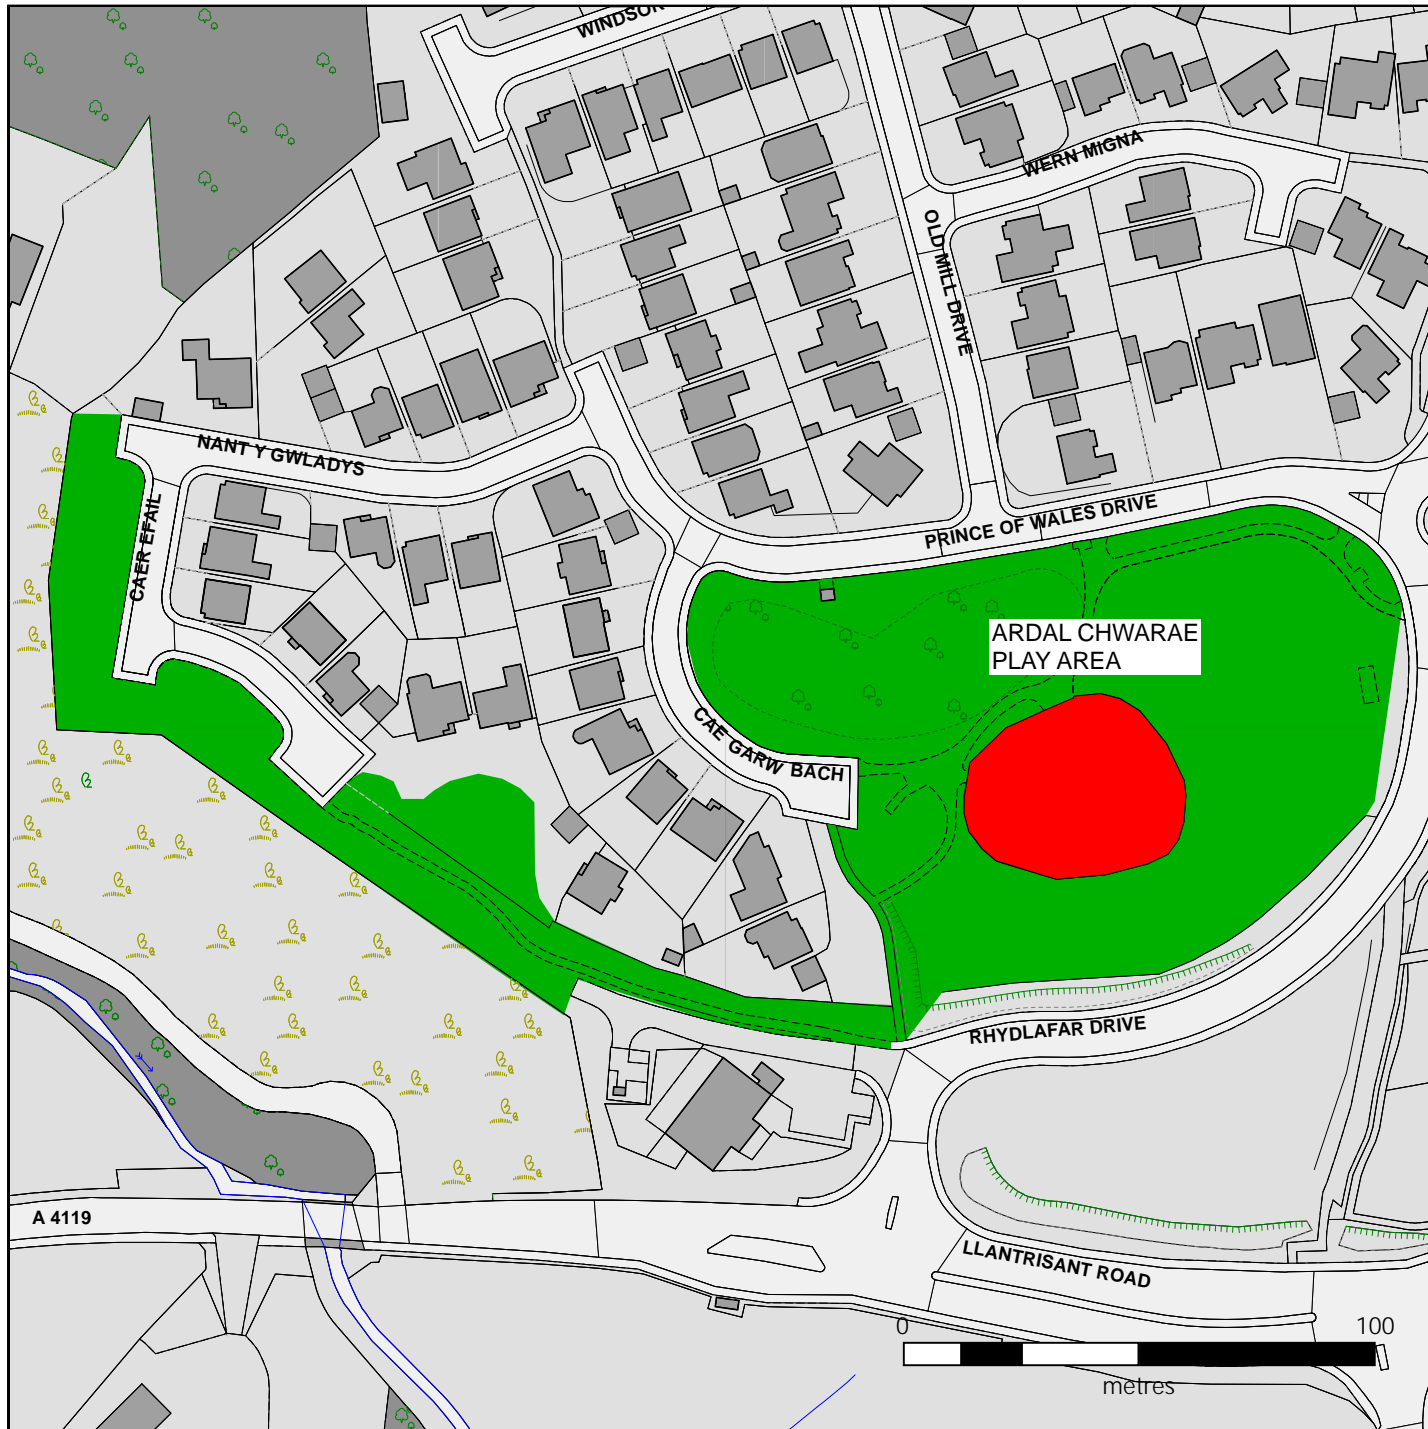

**CYNGOR SIR CAERDYDD
CARDIFF COUNTY COUNCIL**

CHIEF EXECUTIVE

Paul Orders

Neuadd y Sir,
Glanfa'r Iwerydd,
Caerdydd,
CF10 4UW.

County Hall,
Atlantic Wharf,
Cardiff,
CF10 4UW.

**MAN AGORED RHYDLAFAR/
RHYDLAFAR OPEN SPACE**

CŴN O DAN REOLAETH/
DOGS UNDER CONTROL

DIM CŴN/ NO DOGS

© Crown copyright and database rights (2021).

Ordnance Survey 100023376

This copy is produced specifically to supply County Council information NO further copies may be made.