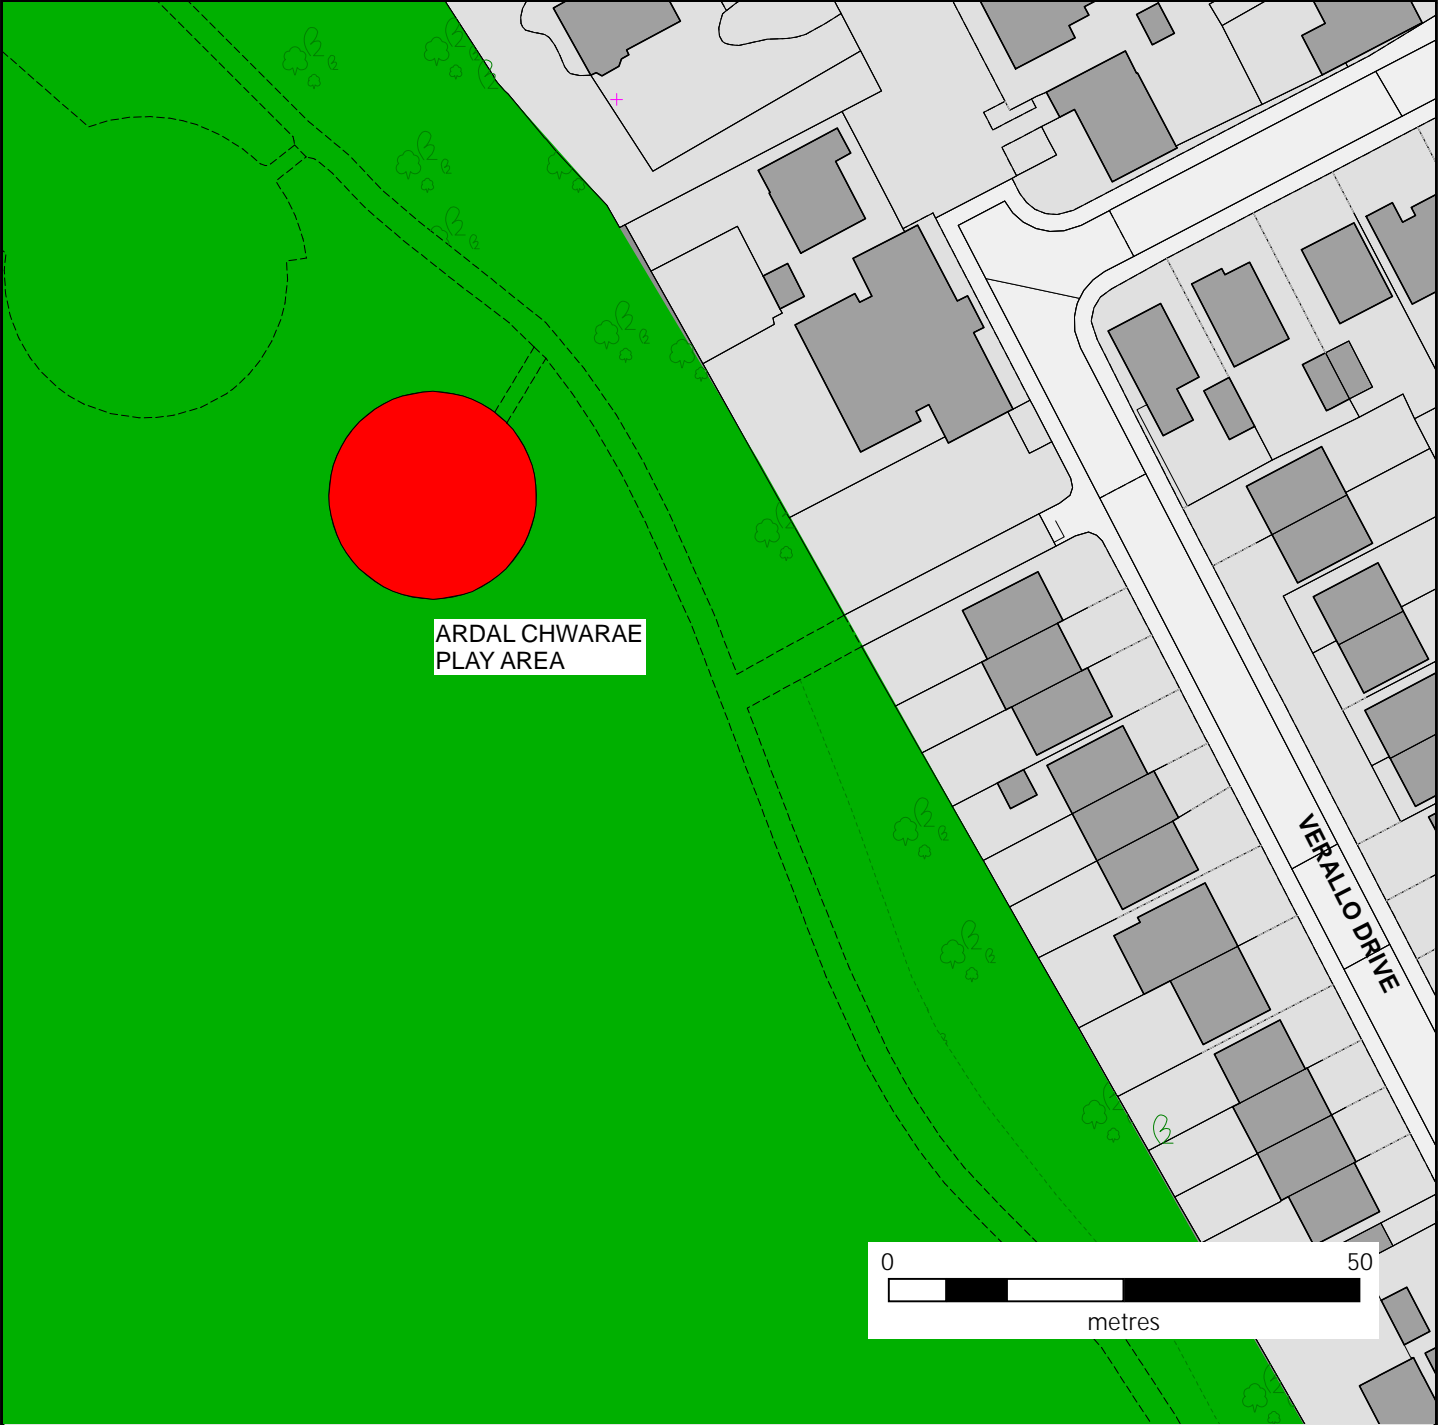

 CŴN O DAN REOLAETH/
DOGS UNDER CONTROL

 DIM CŴN/ NO DOGS

© Crown copyright and database rights (2021).

Ordnance Survey 100023376

This copy is produced specifically to supply County Council information NO further copies may be made.