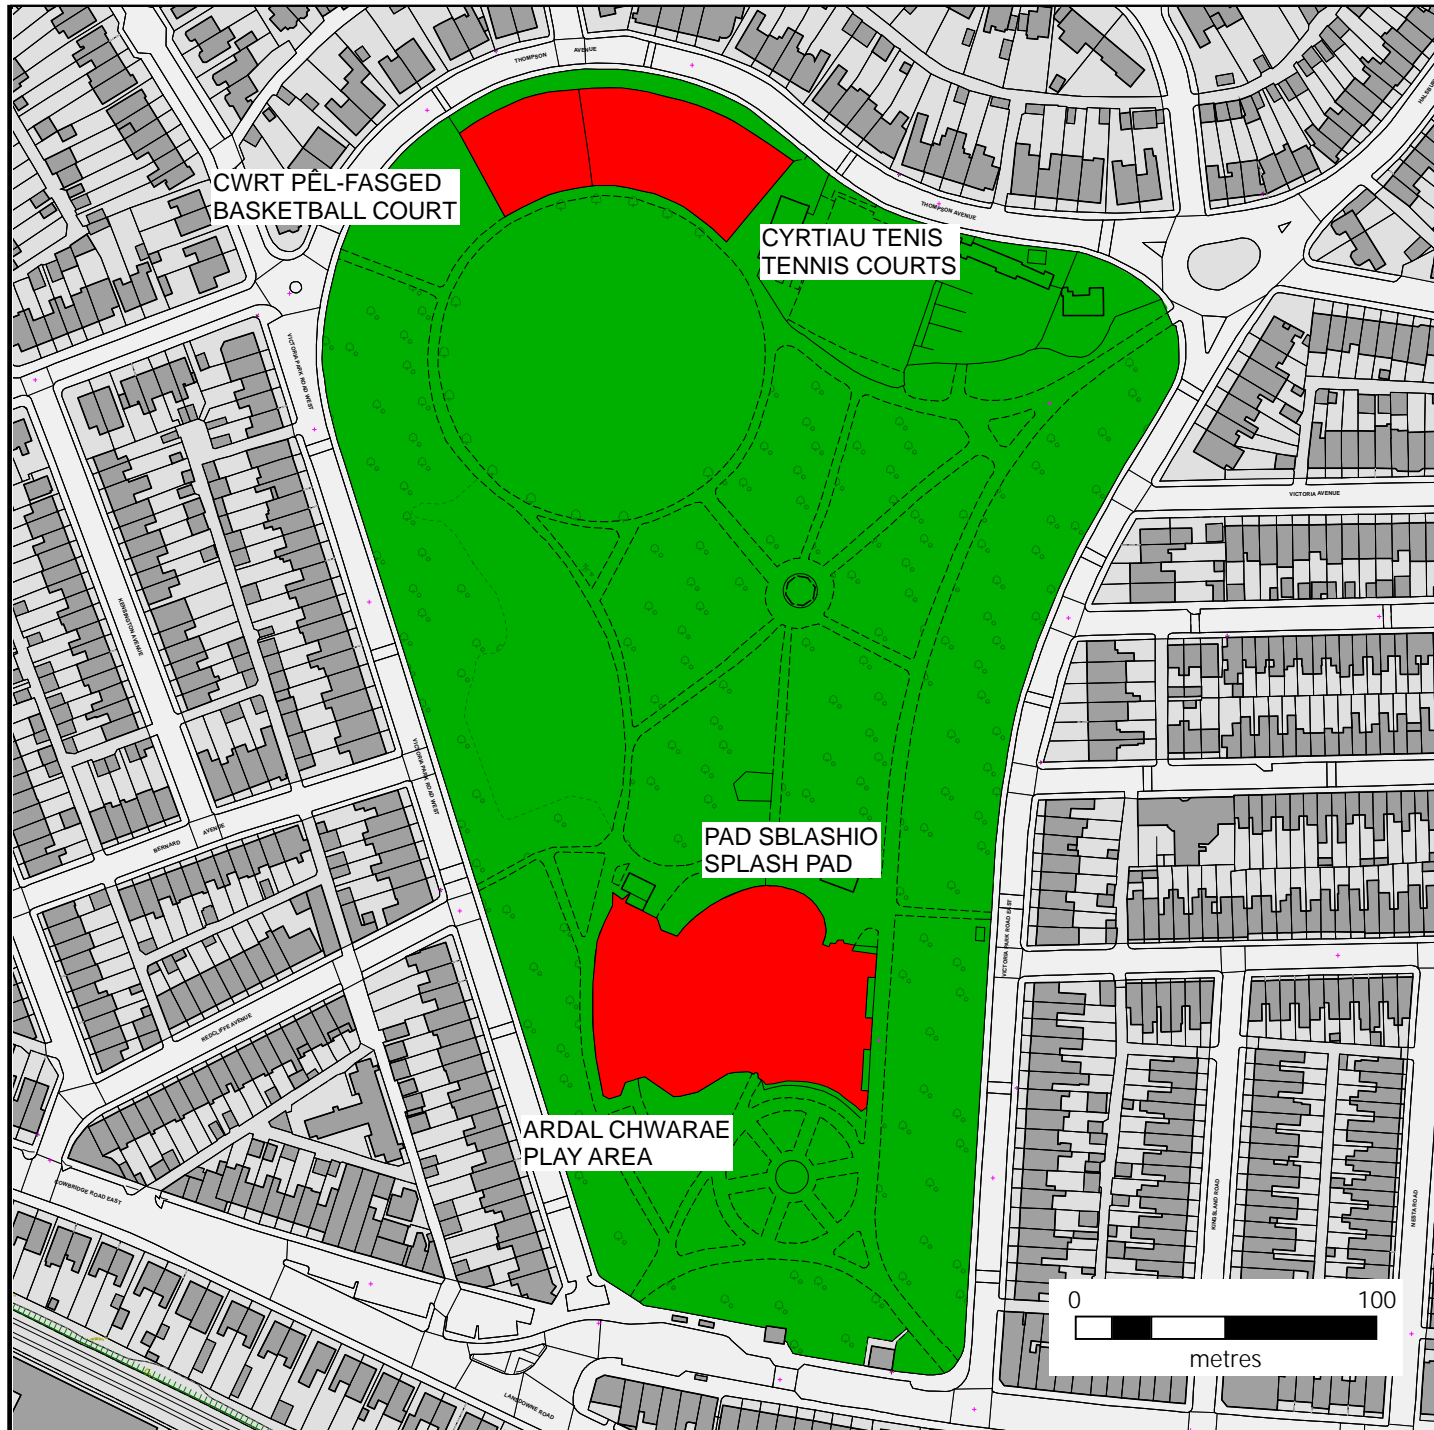

**CYNGOR SIR CAERDYDD
CARDIFF COUNTY COUNCIL**

CHIEF EXECUTIVE

Paul Orders

Neuadd y Sir,
Glanfa'r Iwerydd,
Caerdydd,
CF10 4UW.

County Hall,
Atlantic Wharf,
Cardiff,
CF10 4UW.

**PARC FICTORIA/
VICTORIA PARK**

CŴN O DAN REOLAETH/
DOGS UNDER CONTROL

DIM CŴN/
NO DOGS

© Crown copyright and database rights (2021).

Ordnance Survey 100023376

This copy is produced specifically to supply County Council information NO further copies may be made.