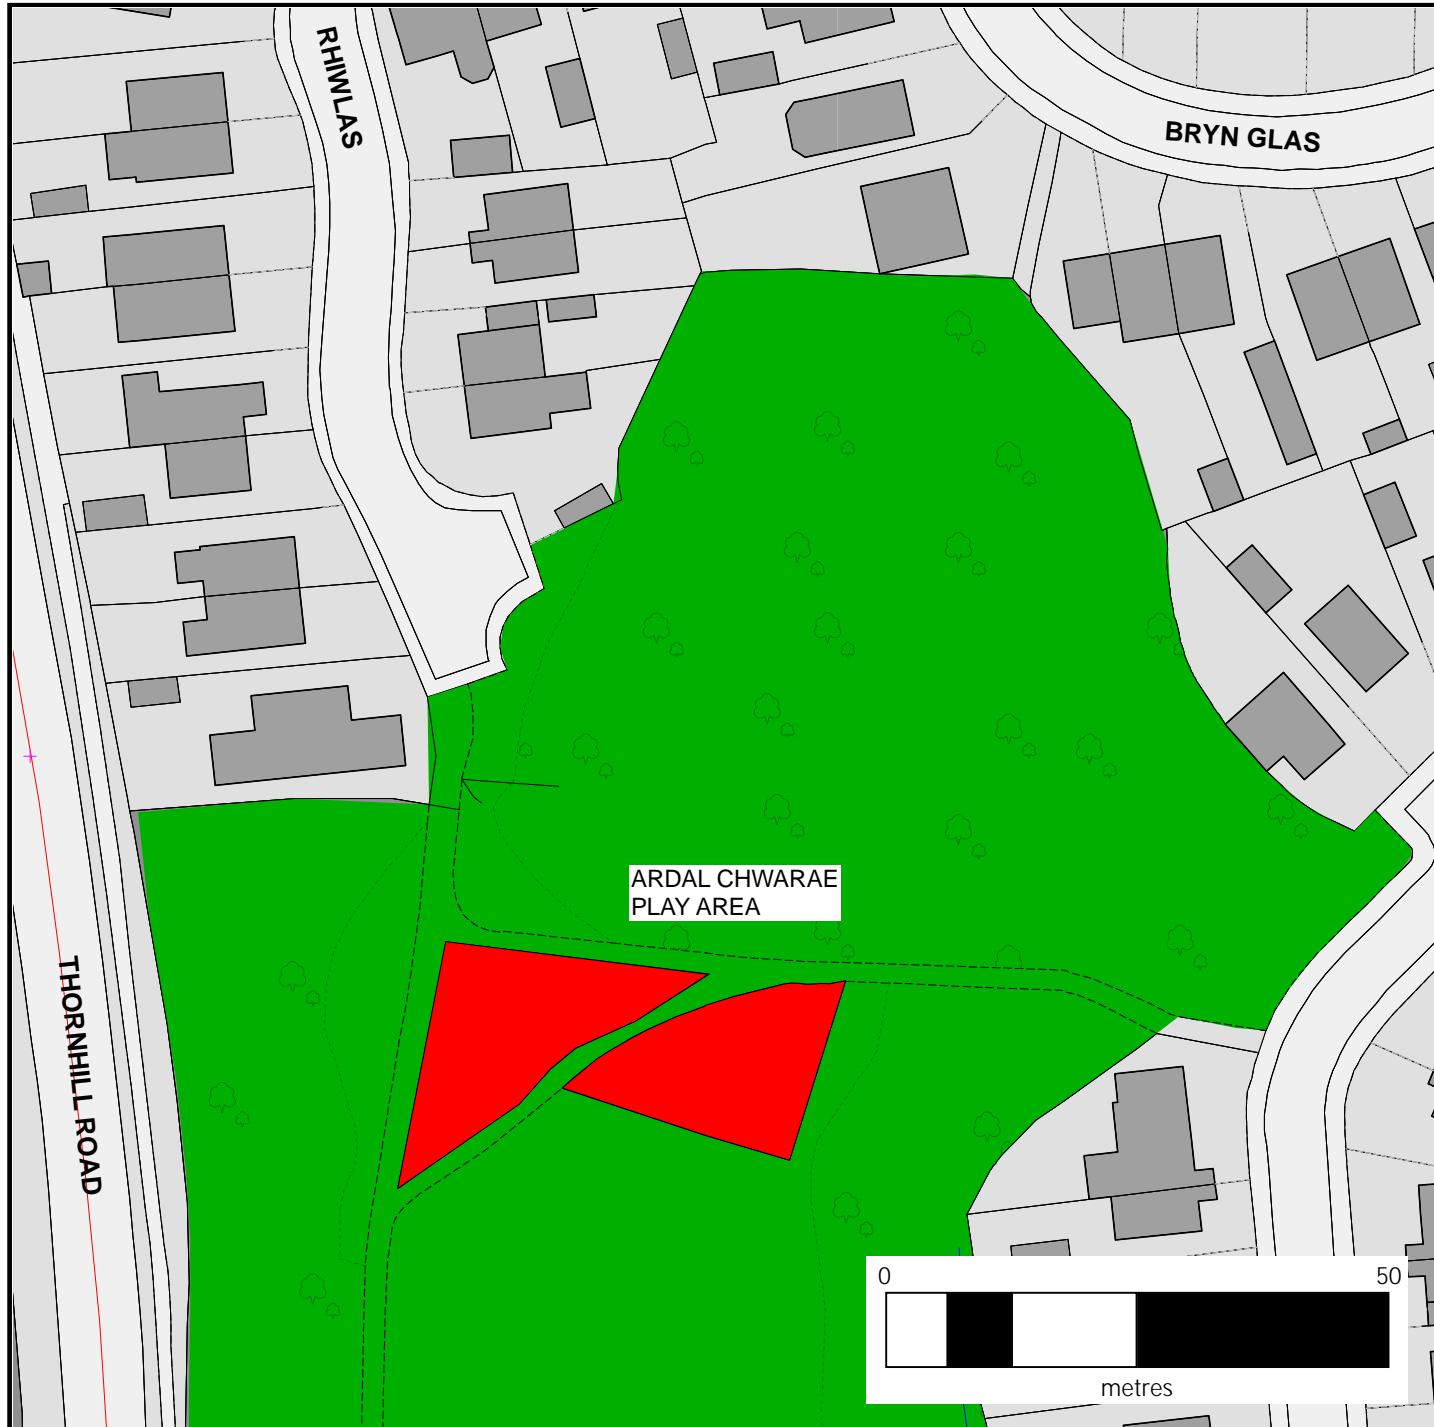

**CYNGOR SIR CAERDYDD
CARDIFF COUNTY COUNCIL**

CHIEF EXECUTIVE

Paul Orders

Neuadd y Sir,
Glanfa'r Iwerydd,
Caerdydd,
CF10 4UW.

County Hall,
Atlantic Wharf,
Cardiff,
CF10 4UW.

**MAN AGORED BRYN GLAS/
BRYN GLAS OPEN SPACE**

CŴN O DAN REOLAETH/
DOGS UNDER CONTROL

DIM CŴN/ NO DOGS

© Crown copyright and database rights (2021).

Ordnance Survey 100023376

This copy is produced specifically to supply County Council information NO further copies may be made.