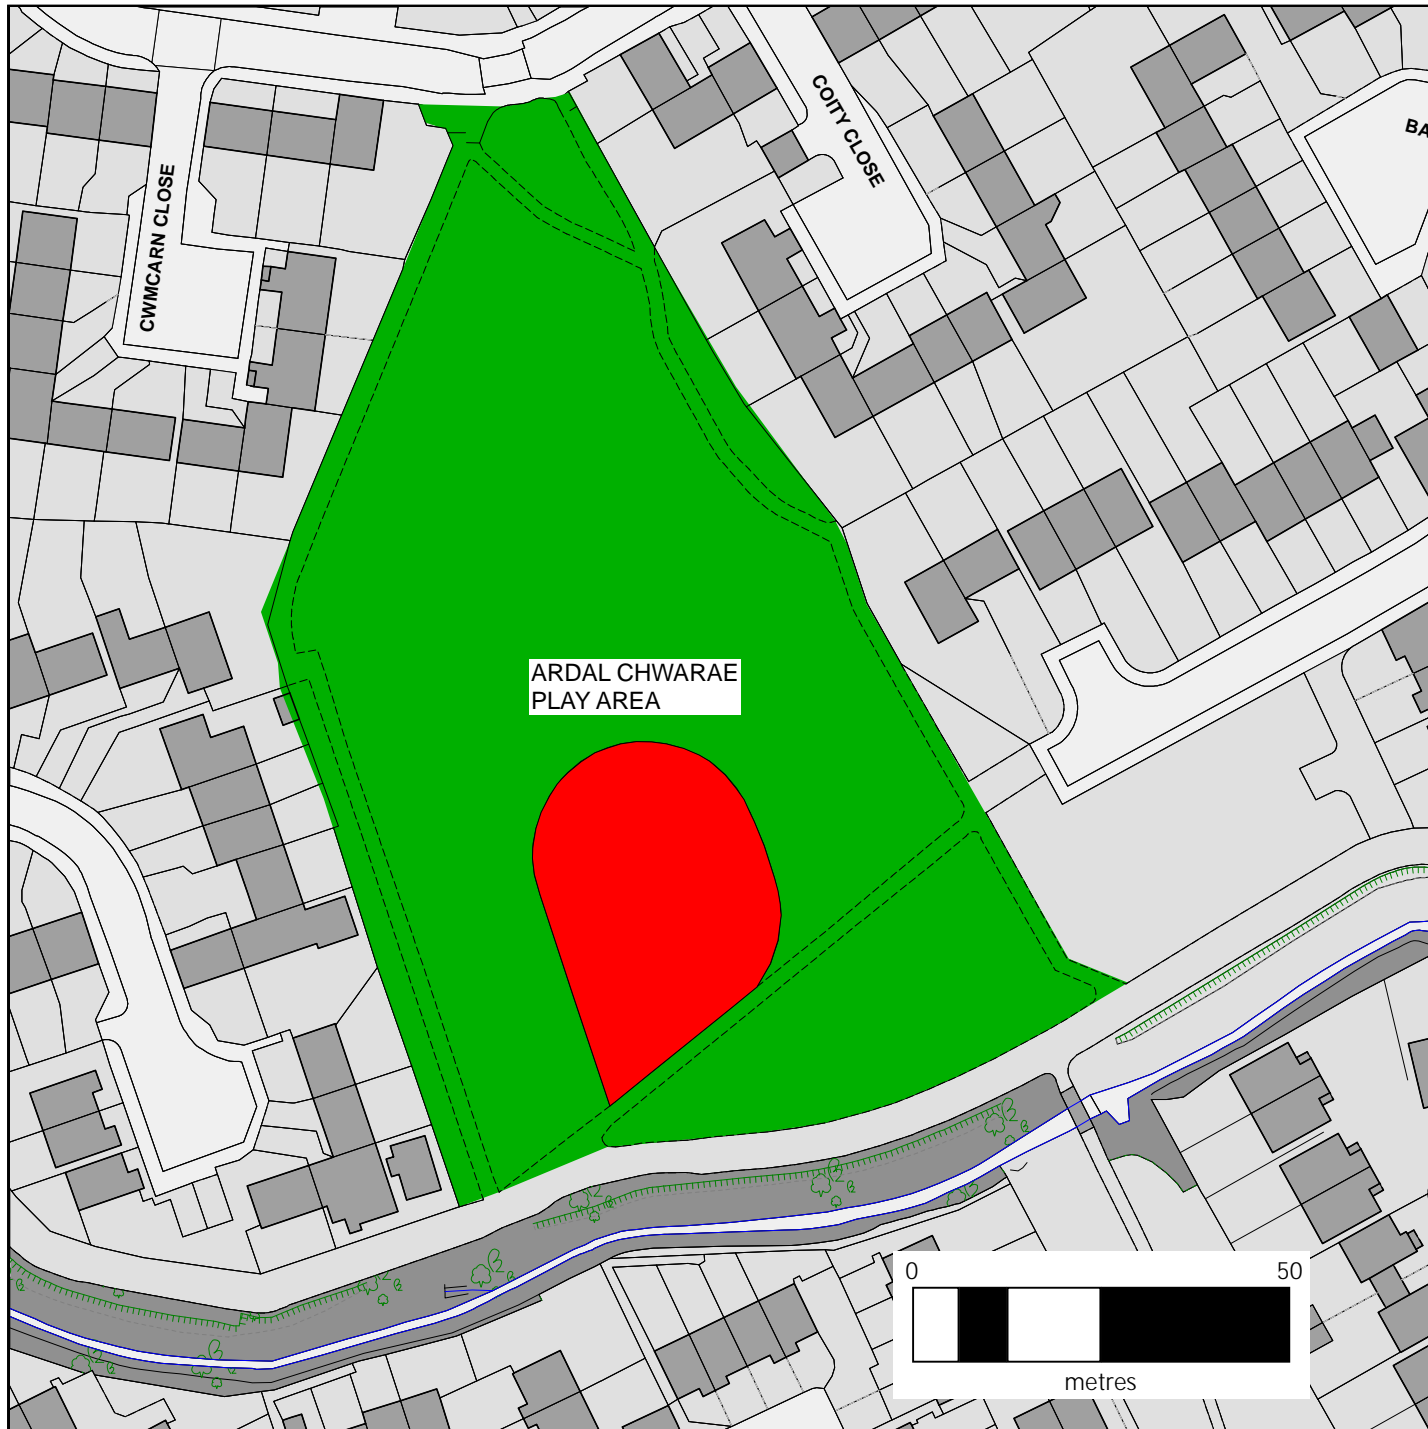

CYNGOR SIR CAERDYDD
CARDIFF COUNTY COUNCIL

CHIEF EXECUTIVE

Paul Orders

Neuadd y Sir,
Glanfa'r Iwerydd,
Caerdydd,
CF10 4UW.

County Hall,
Atlantic Wharf,
Cardiff,
CF10 4UW.

**PARC CAERLLION/
CAERLEON PARK**

CŴN O DAN REOLAETH/
DOGS UNDER CONTROL

DIM CŴN/ NO DOGS

© Crown copyright and database rights (2021).

Ordnance Survey 100023376

This copy is produced specifically to supply County Council information NO further copies may be made.