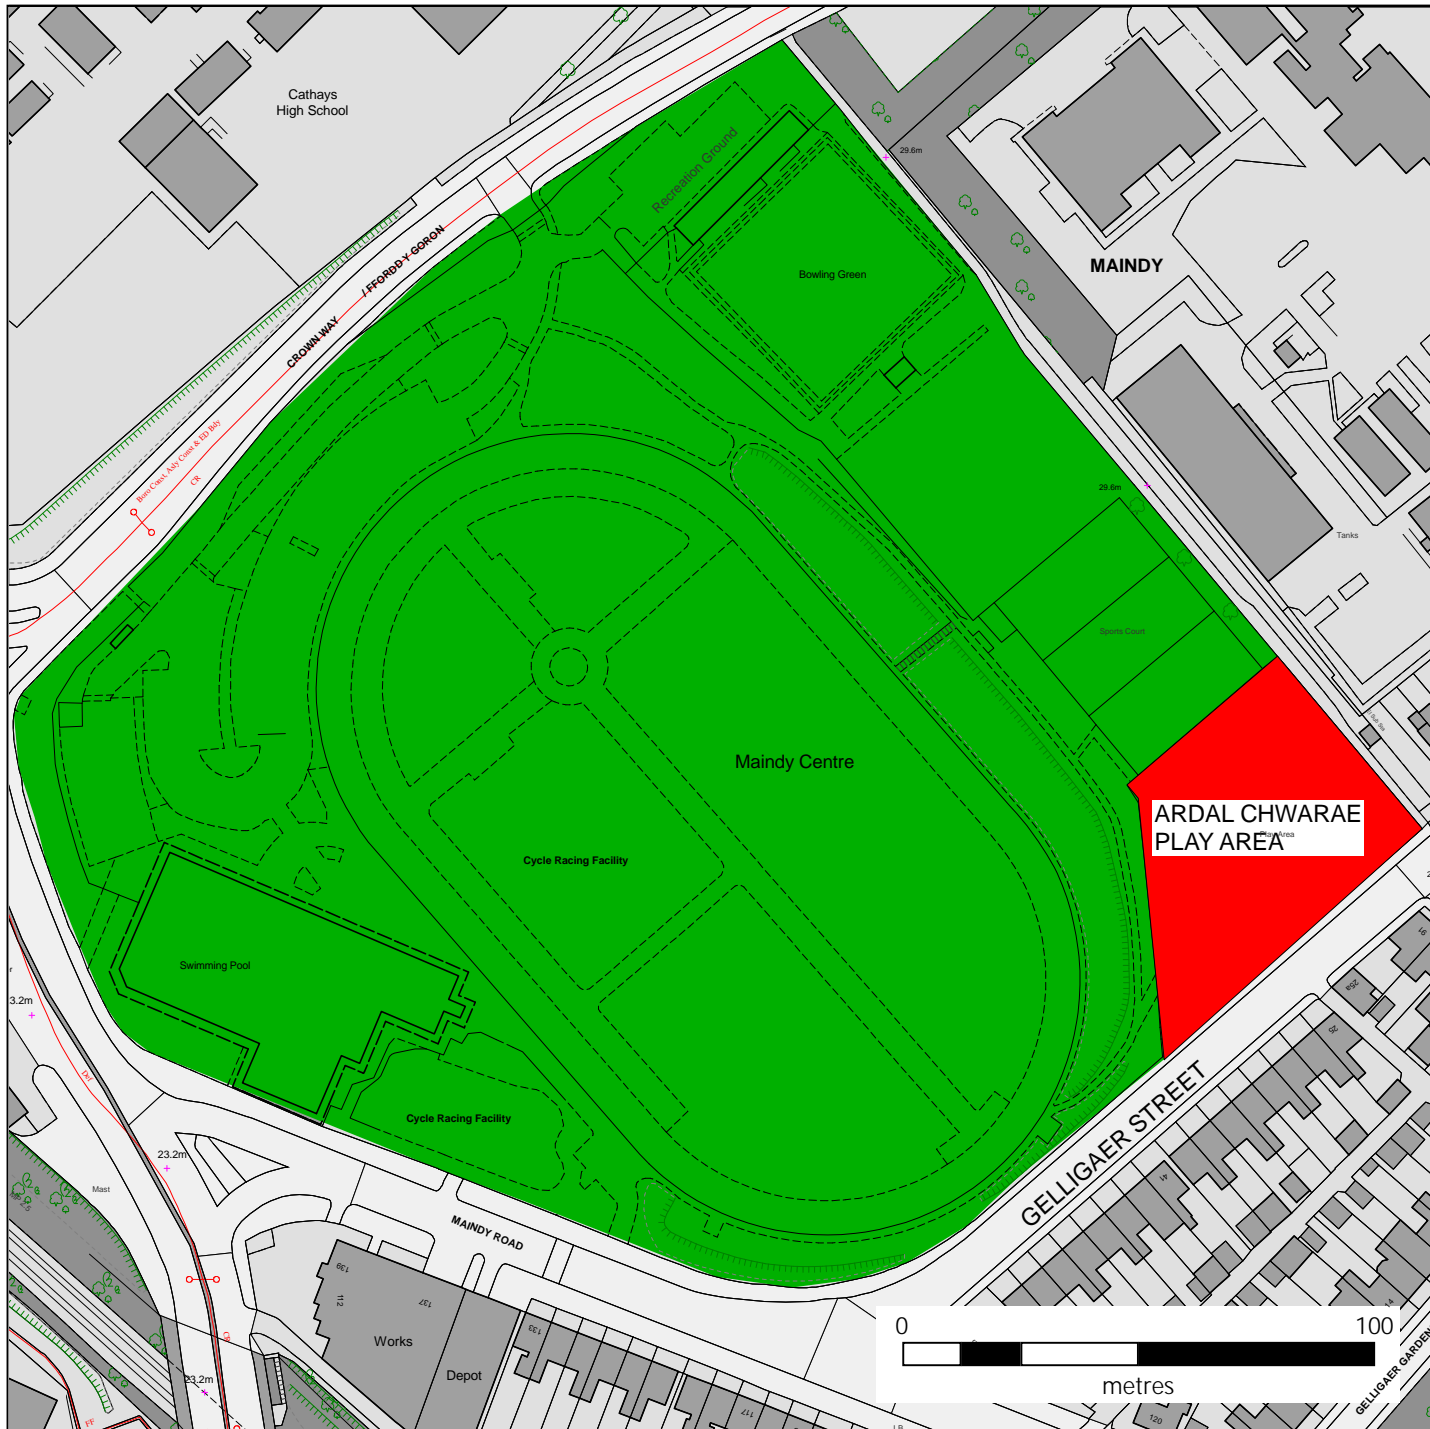

 CŴN O DAN REOLAETH/
DOGS UNDER CONTROL

 DIM CŴN/ NO DOGS

© Crown copyright and database rights (2021).

Ordnance Survey 100023376

This copy is produced specifically to supply County Council information NO further copies may be made.