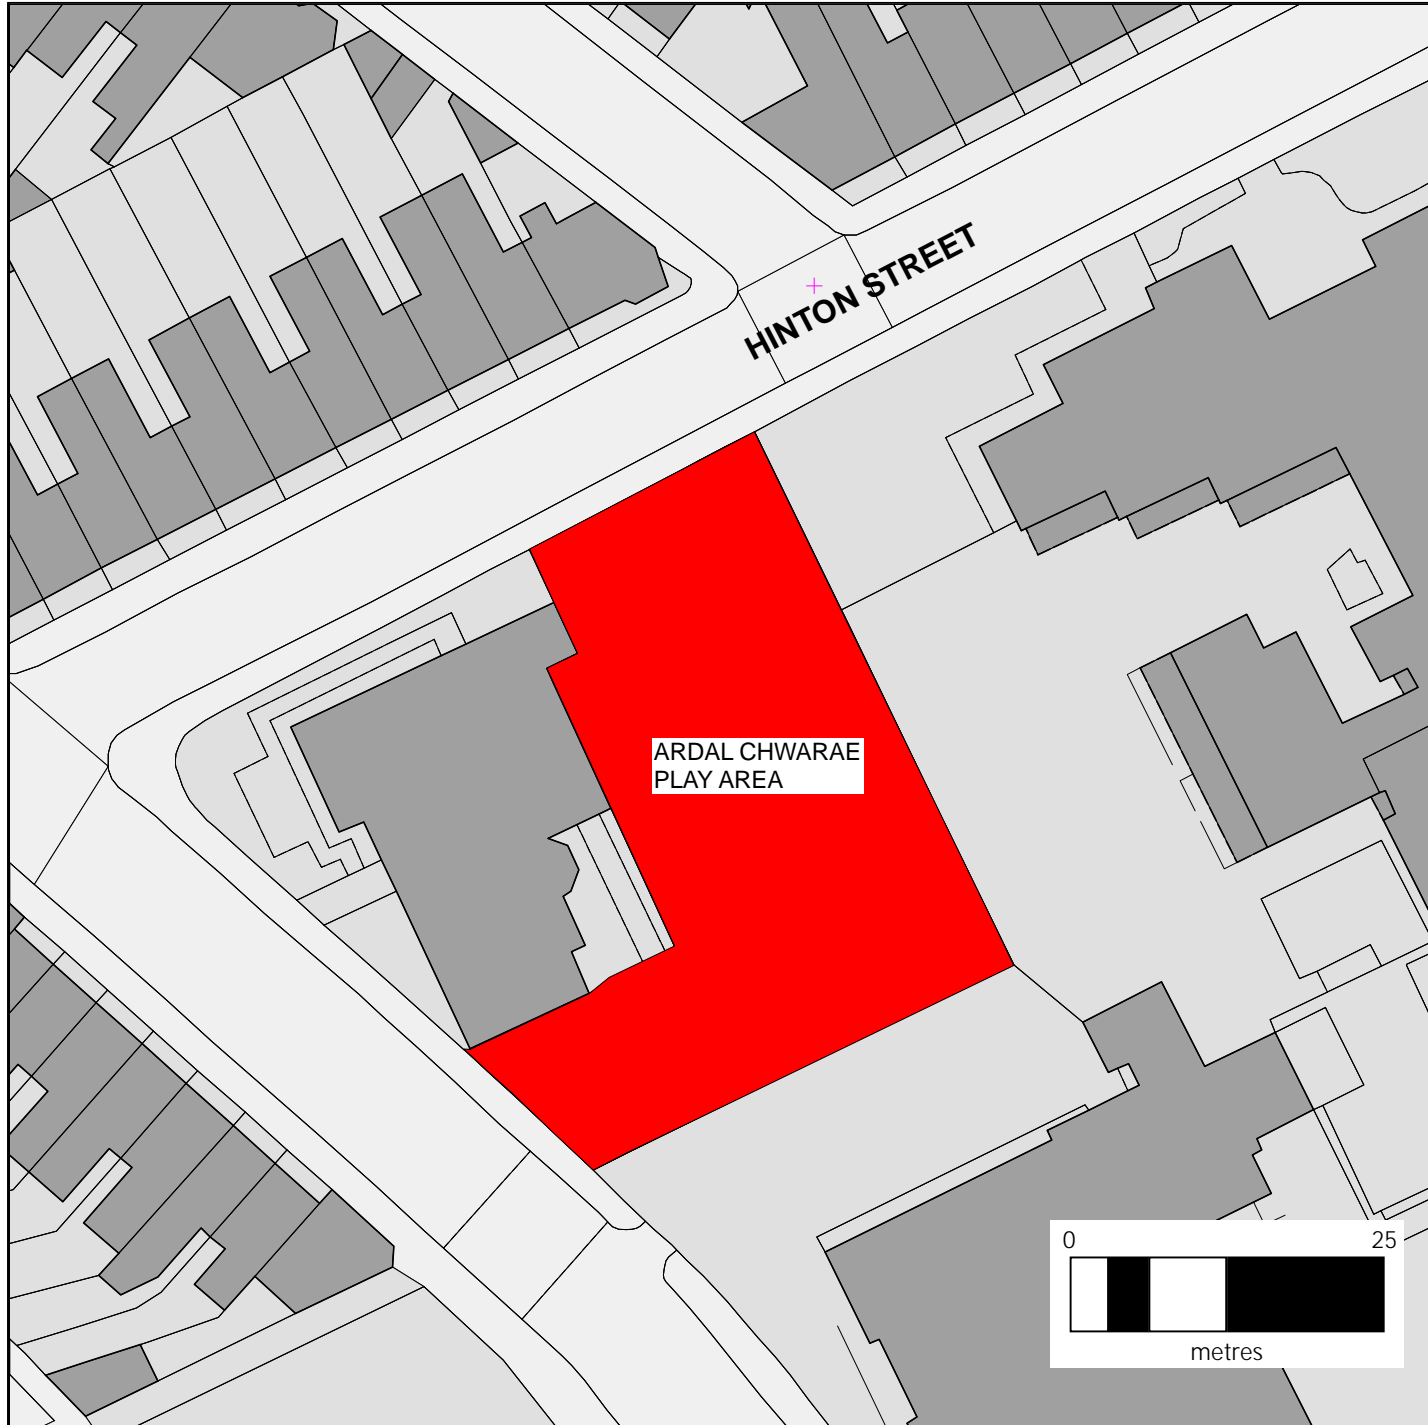

CYNGOR SIR CAERDYDD
CARDIFF COUNTY COUNCIL

CHIEF EXECUTIVE

Paul Orders

Neuadd y Sir,
Glanfa'r Iwerydd,
Caerdydd,
CF10 4UW.

County Hall,
Atlantic Wharf,
Cardiff,
CF10 4UW.

**GERDDI LLYFRGELL Y MORFA/
MOORLAND LIBRARY GARDENS**

DIM CŴN/ NO DOGS

© Crown copyright and database rights (2021).

Ordnance Survey 100023376

This copy is produced specifically to supply County Council information NO further copies may be made.