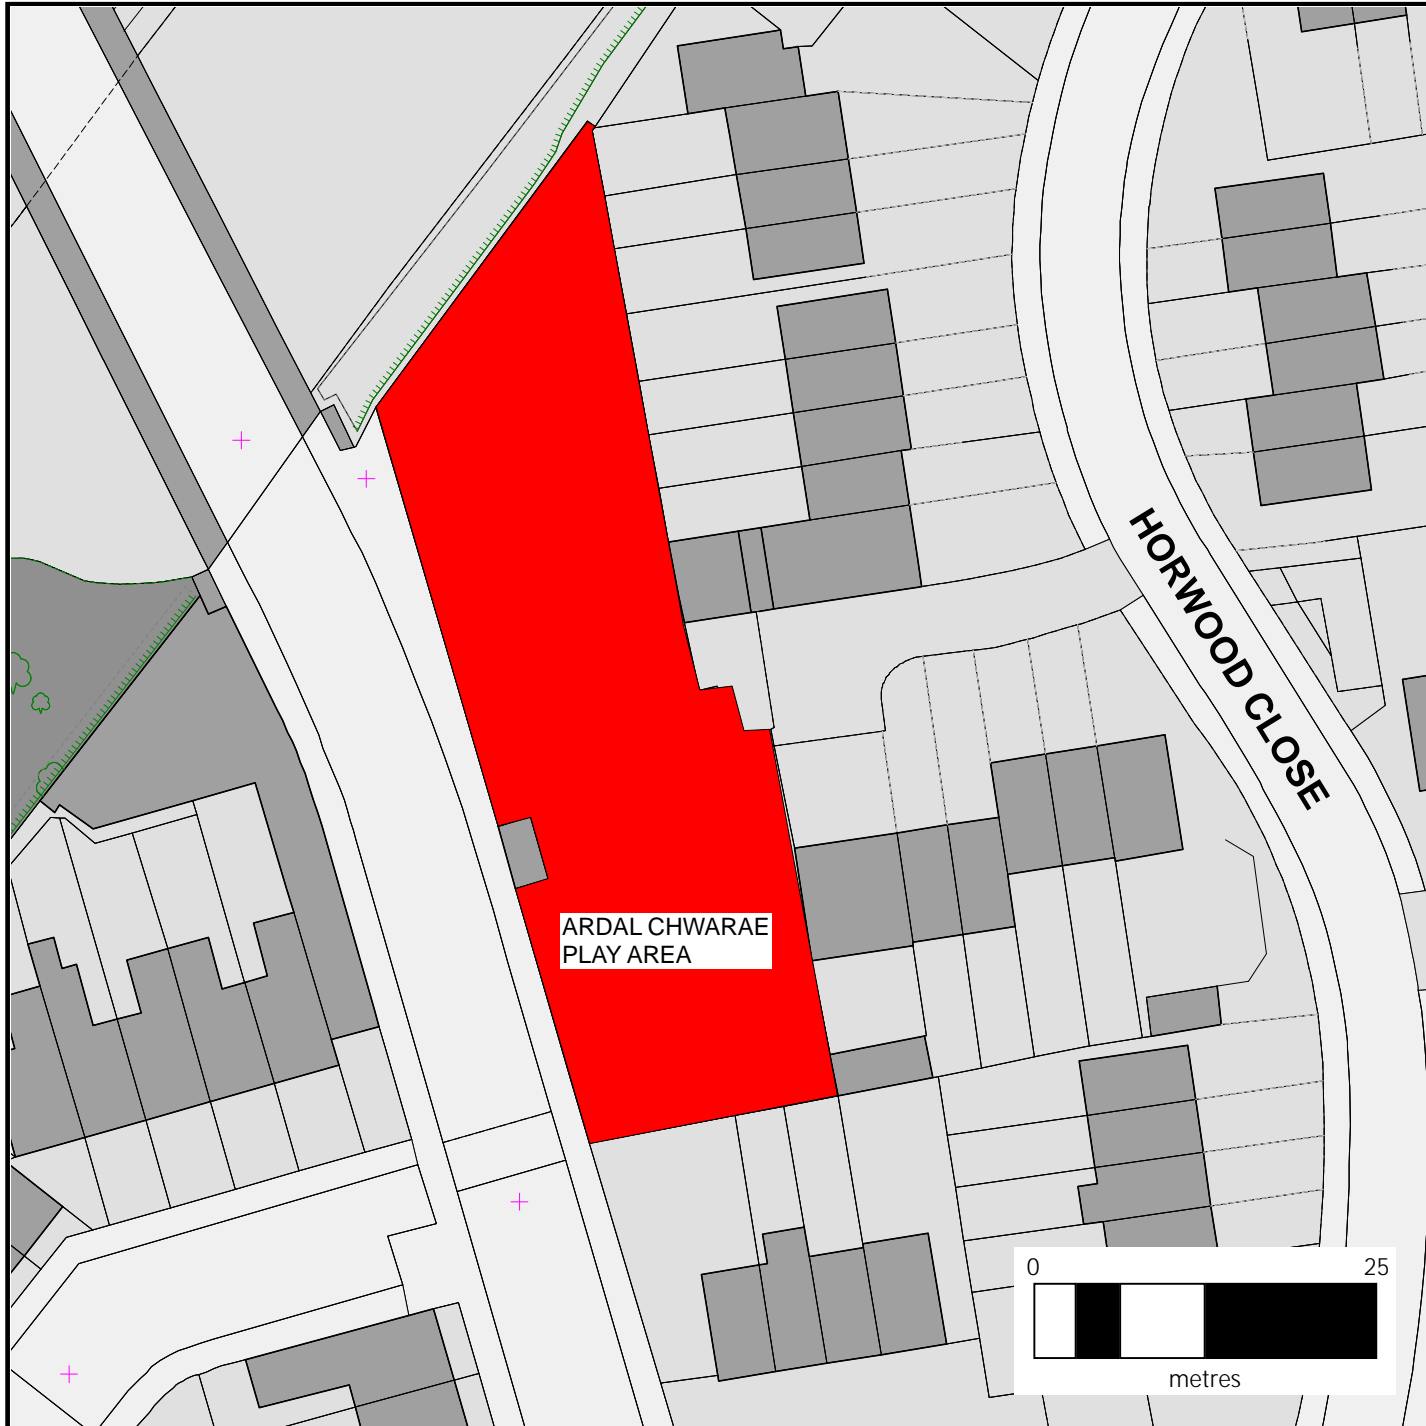

**CYNGOR SIR CAERDYDD
CARDIFF COUNTY COUNCIL**

CHIEF EXECUTIVE

Paul Orders

Neuadd y Sir,
Glanfa'r Iwerydd,
Caerdydd,
CF10 4UW.

County Hall,
Atlantic Wharf,
Cardiff,
CF10 4UW.

**ARDAL CHWARAE CLOS
HORWOOD/
HORWOOD CLOSE PLAY AREA**

DIM CŴN/ NO DOGS

© Crown copyright and database rights (2021).

Ordnance Survey 100023376