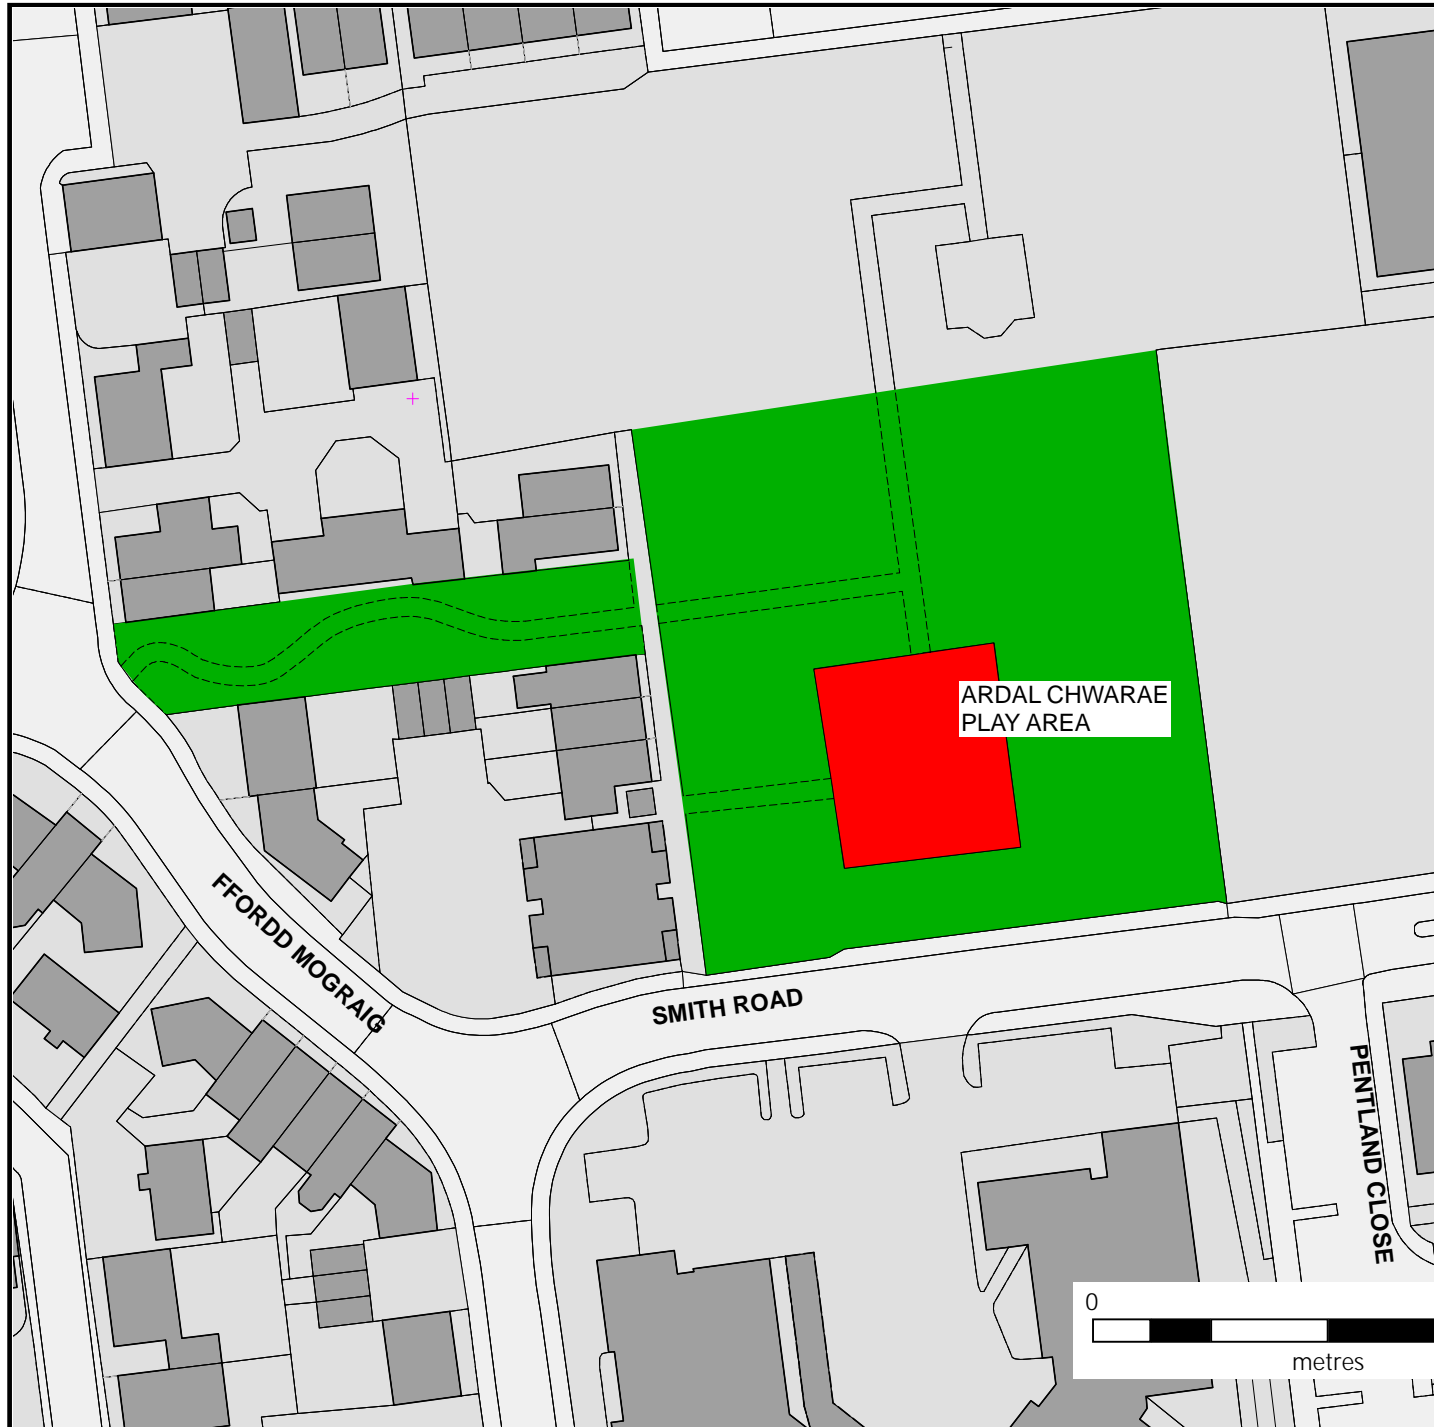

CYNGOR SIR CAERDYDD
CARDIFF COUNTY COUNCIL

CHIEF EXECUTIVE

Paul Orders

Neuadd y Sir,
Glanfa'r Iwerydd,
Caerdydd,
CF10 4UW.

County Hall,
Atlantic Wharf,
Cardiff,
CF10 4UW.

**SGWÂR WATKINS/
WATKINS SQAURE**

CŴN O DAN REOLAETH/
DOGS UNDER CONTROL

DIM CŴN/ NO DOGS

© Crown copyright and database rights (2021).

Ordnance Survey 100023376

This copy is produced specifically to supply County
information NO further copies may be made.