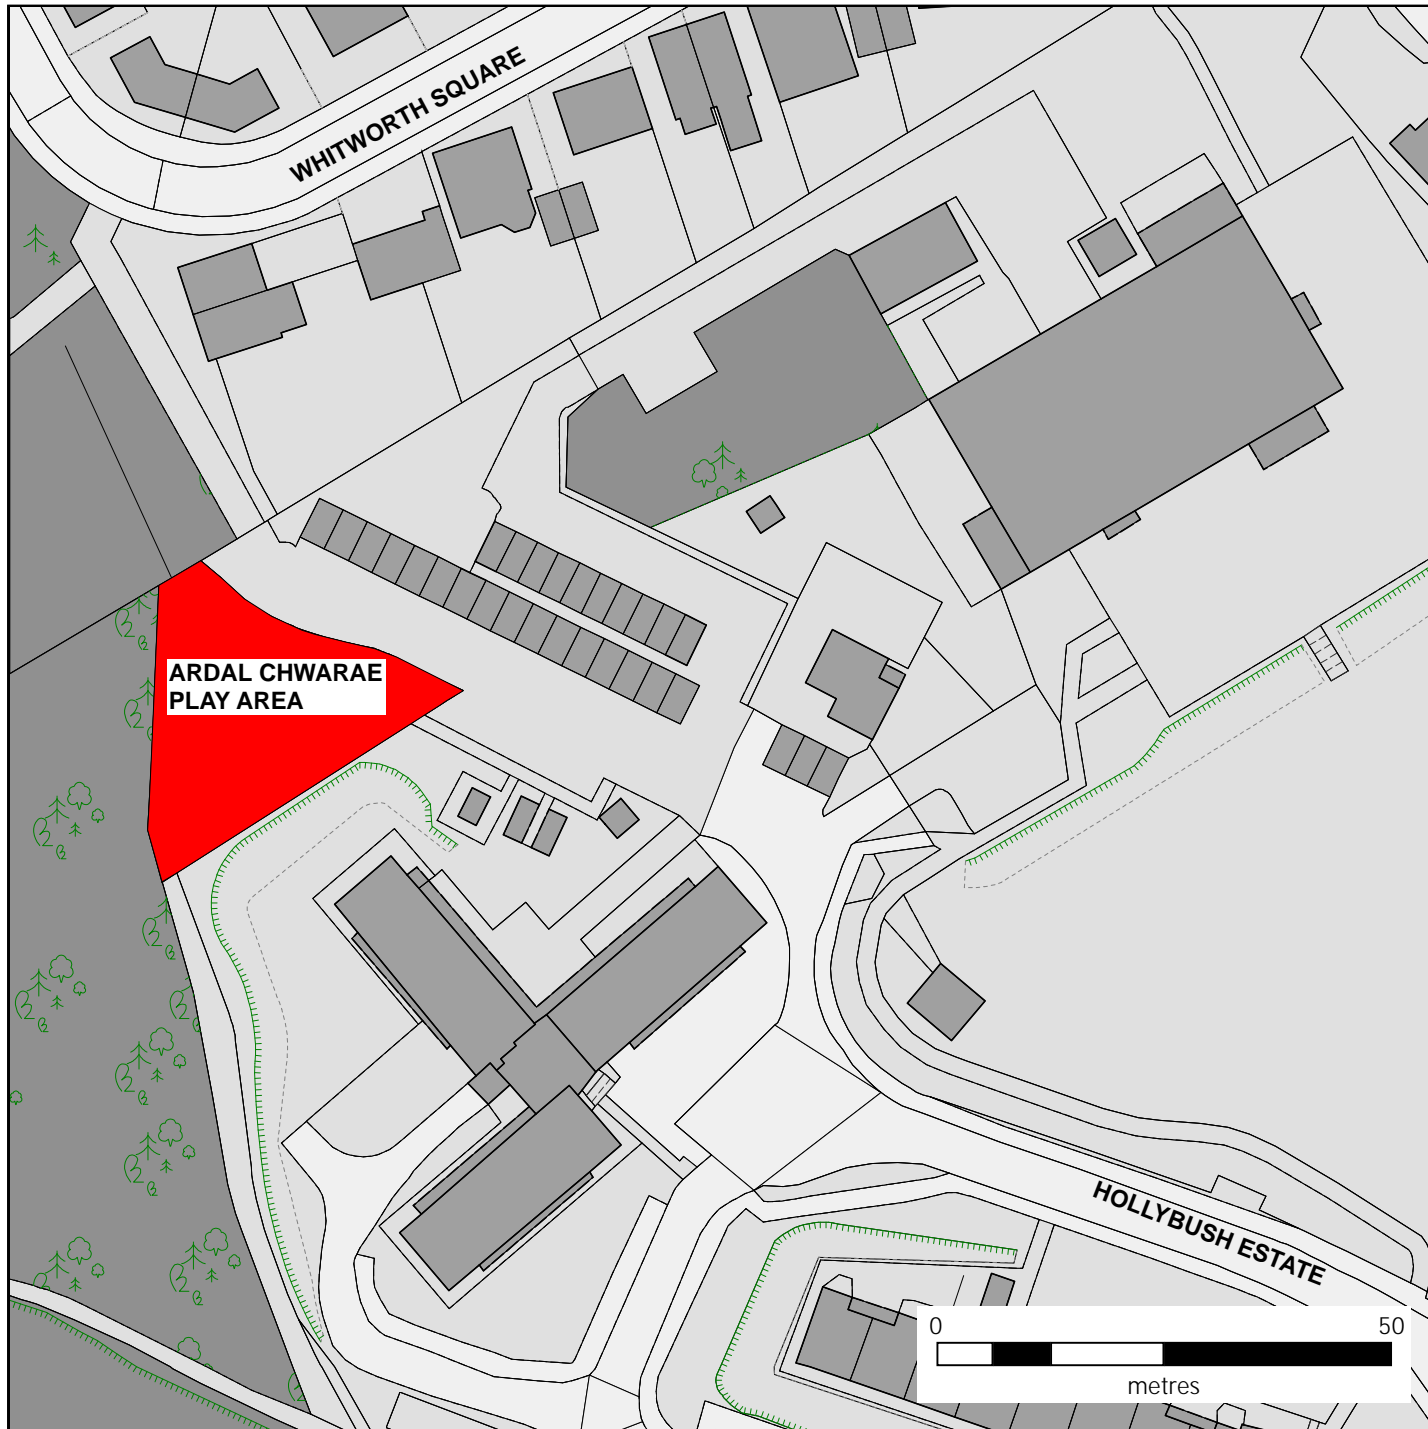

CYNGOR SIR CAERDYDD
CARDIFF COUNTY COUNCIL

CHIEF EXECUTIVE

Paul Orders

Neuadd y Sir,
Glanfa'r Iwerydd,
Caerdydd,
CF10 4UW.

County Hall,
Atlantic Wharf,
Cardiff,
CF10 4UW.

**ARDAL CHWARAE LLWYNCELYN/
HOLLYBUSH PLAY AREA**

DIM CŴN/ NO DOGS

© Crown copyright and database rights (2021).

Ordnance Survey 100023376

This copy is produced specifically to supply County Council information NO further copies may be made.