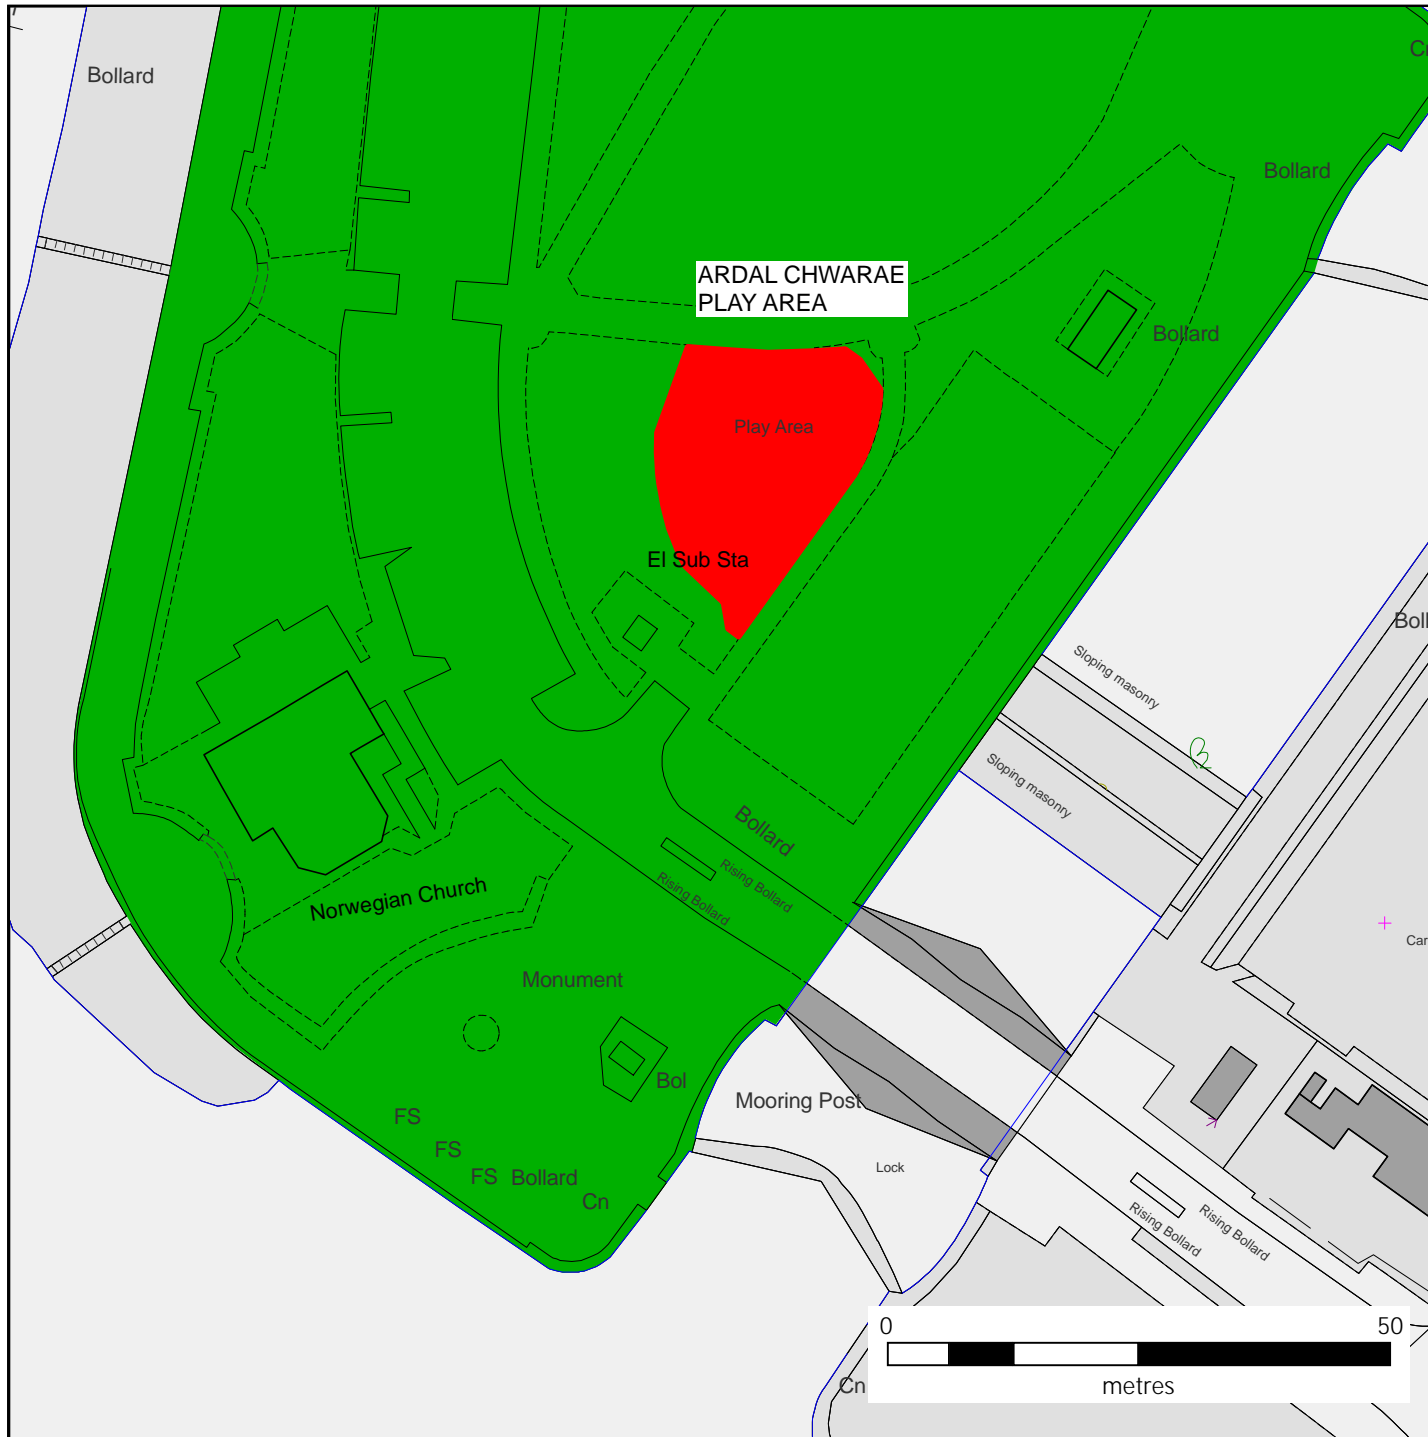

**CYNGOR SIR CAERDYDD
CARDIFF COUNTY COUNCIL**

CHIEF EXECUTIVE

Paul Orders

Neuadd y Sir,
Glanfa'r Iwerydd,
Caerdydd,
CF10 4UW.

County Hall,
Atlantic Wharf,
Cardiff,
CF10 4UW.

PARC BRITANNIA/ BRITANNIA PARK

CŴN O DAN REOLAETH/
DOGS UNDER CONTROL

DIM CŴN/ NO DOGS

© Crown copyright and database rights (2021).

Ordnance Survey 100023376

This copy is produced specifically to supply County Council information NO further copies may be made.