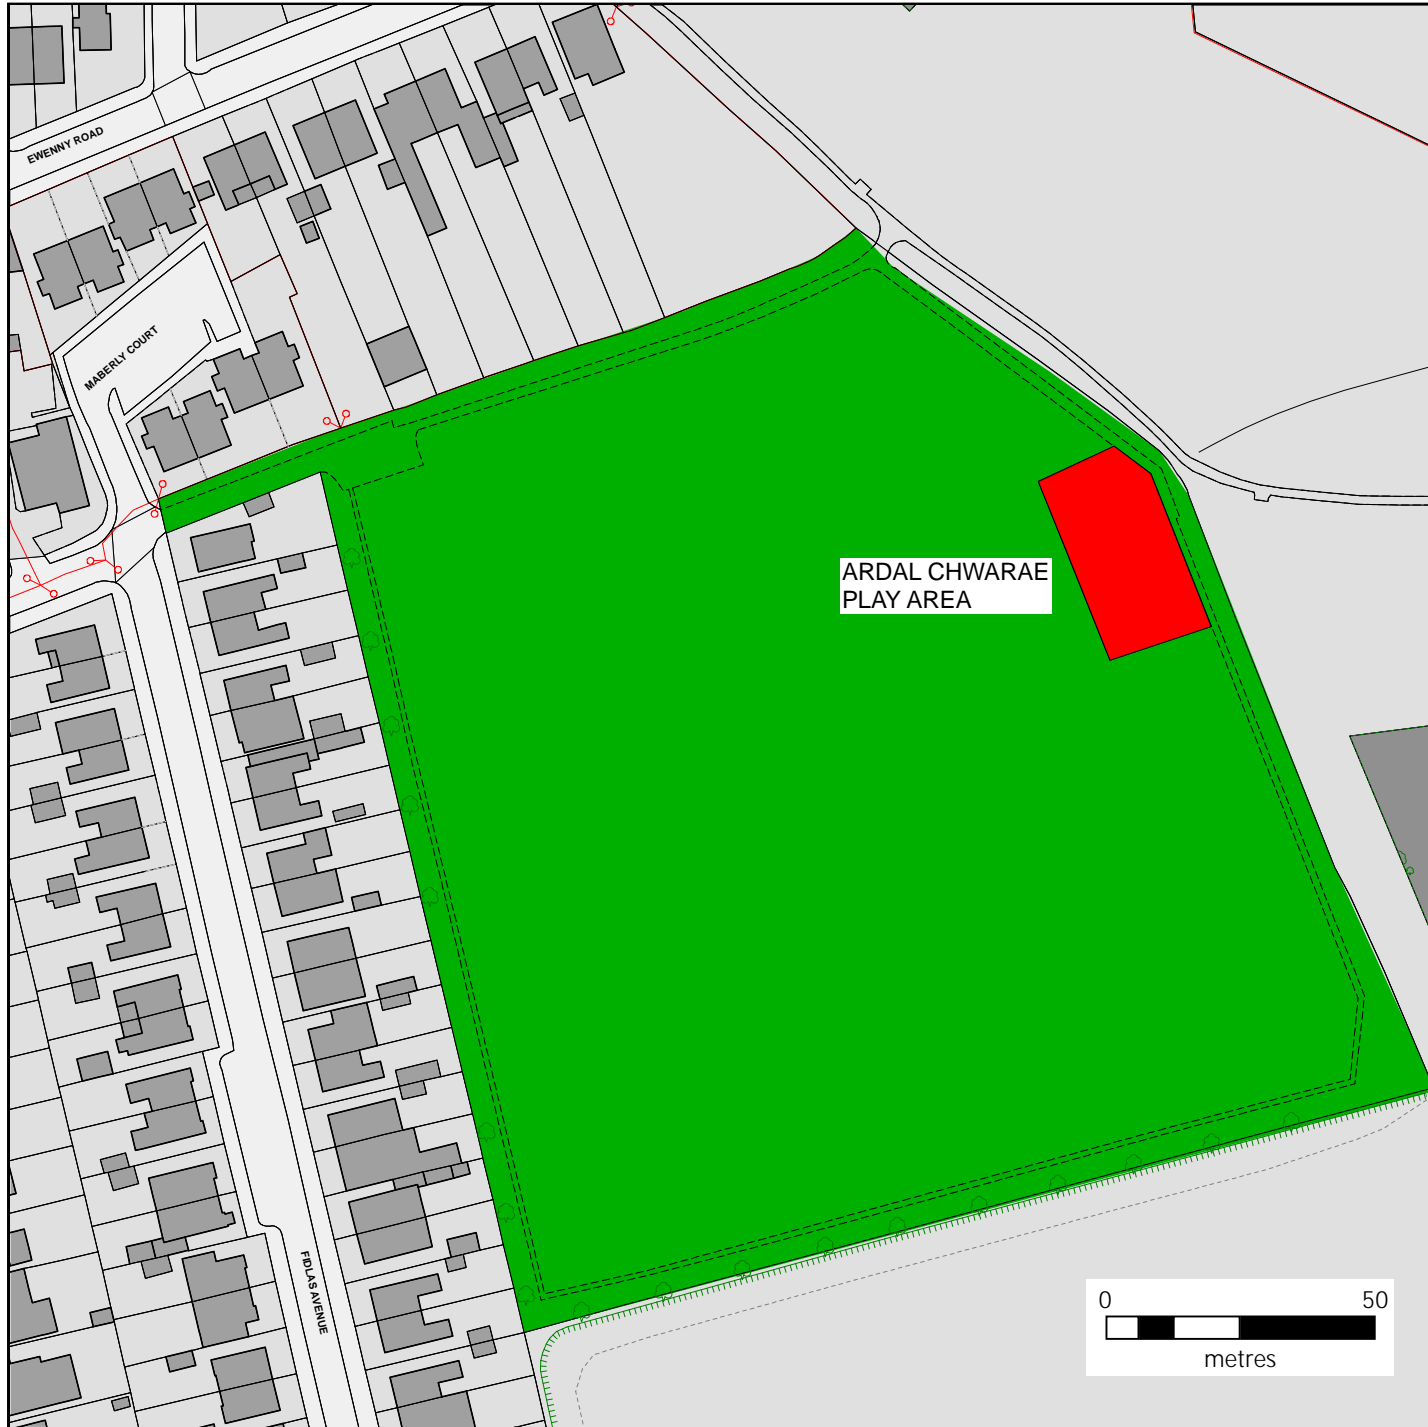

CYNGOR SIR CAERDYDD
CARDIFF COUNTY COUNCIL

CHIEF EXECUTIVE

Paul Orders

Neuadd y Sir,
Glanfa'r Iwerydd,
Caerdydd,
CF10 4UW.

County Hall,
Atlantic Wharf,
Cardiff,
CF10 4UW.

**PARC RHYDYPENNAU/
PARC RHYDYPENNAU**

CŴN O DAN REOLAETH/
DOGS UNDER CONTROL

DIM CŴN/ NO DOGS

© Crown copyright and database rights (2021).

Ordnance Survey 100023376

This copy is produced specifically to supply County Council information NO further copies may be made.