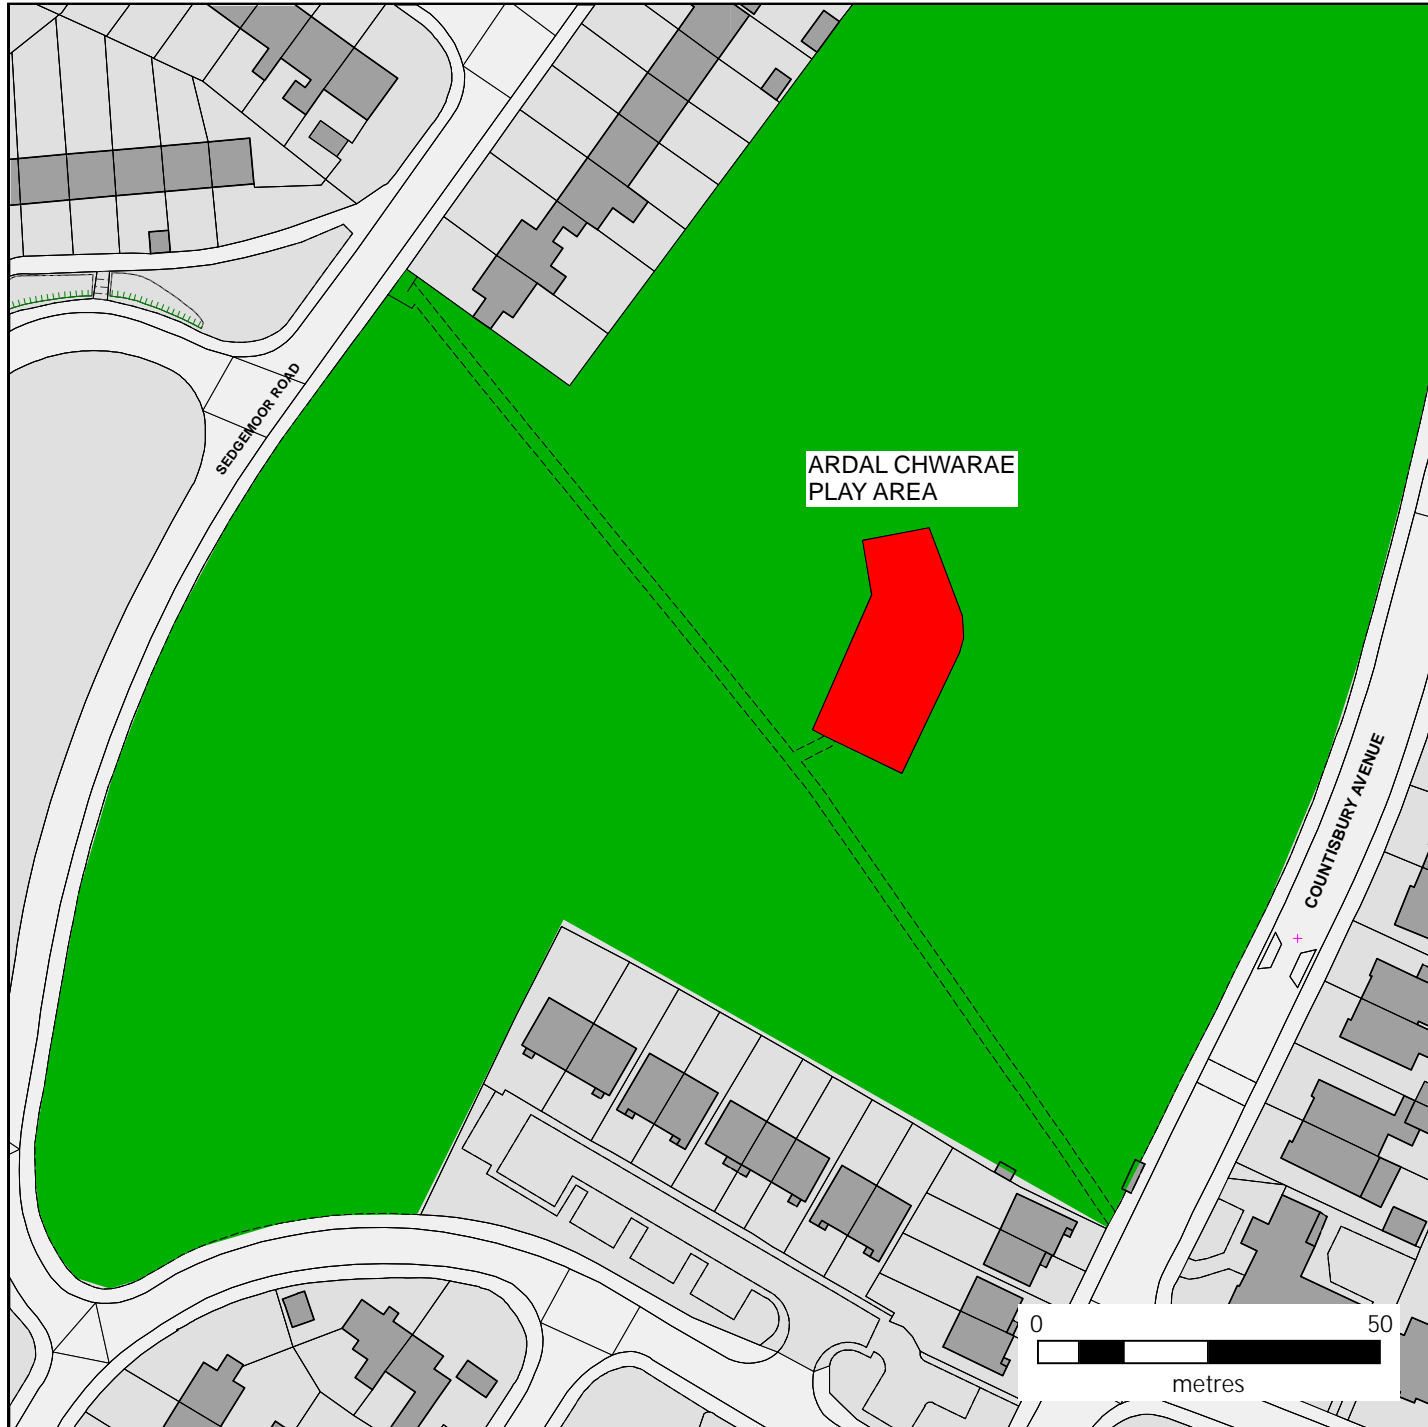

**CYNGOR SIR CAERDYDD
CARDIFF COUNTY COUNCIL**

CHIEF EXECUTIVE

Paul Orders

Neuadd y Sir,
Glanfa'r Iwerydd,
Caerdydd,
CF10 4UW.

County Hall,
Atlantic Wharf,
Cardiff,
CF10 4UW.

**MAN AGORED HEOL SEDGEMORE/
SEDGEMORE ROAD OPEN SPACE**

CŴN O DAN REOLAETH/
DOGS UNDER CONTROL

DIM CŴN/ NO DOGS

© Crown copyright and database rights (2021).

Ordnance Survey 100023376

This copy is produced specifically to supply County Council information NO further copies may be made.