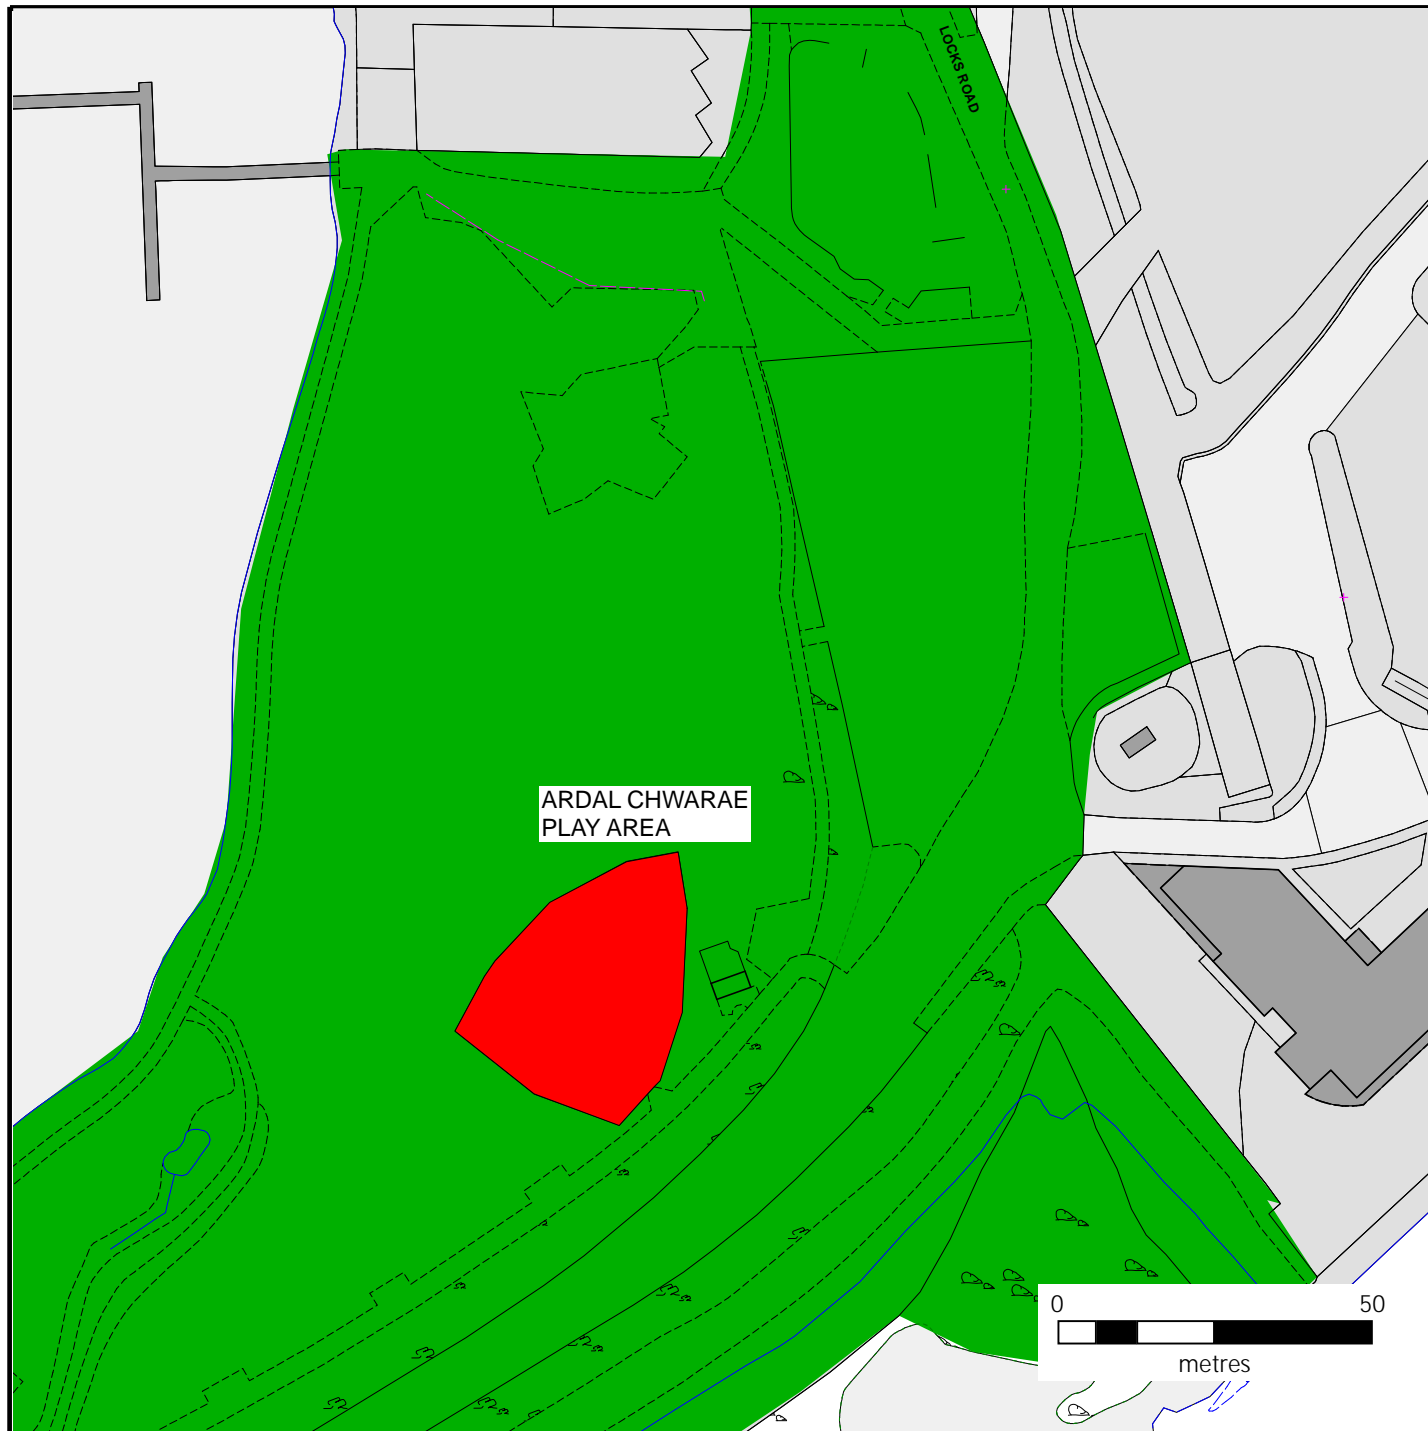

**CYNGOR SIR CAERDYDD
CARDIFF COUNTY COUNCIL**

CHIEF EXECUTIVE

Paul Orders

Neuadd y Sir,
Glanfa'r Iwerydd,
Caerdydd,
CF10 4UW.

County Hall,
Atlantic Wharf,
Cardiff,
CF10 4UW.

**MORGLAWDD BAE CAERDYDD/
CARDIFF BAY BARRAGE**

CŴN O DAN REOLAETH/
DOGS UNDER CONTROL

DIM CŴN/
NO DOGS

© Crown copyright and database rights (2021).

Ordnance Survey 100023376

This copy is produced specifically to supply County Council information NO further copies may be made.