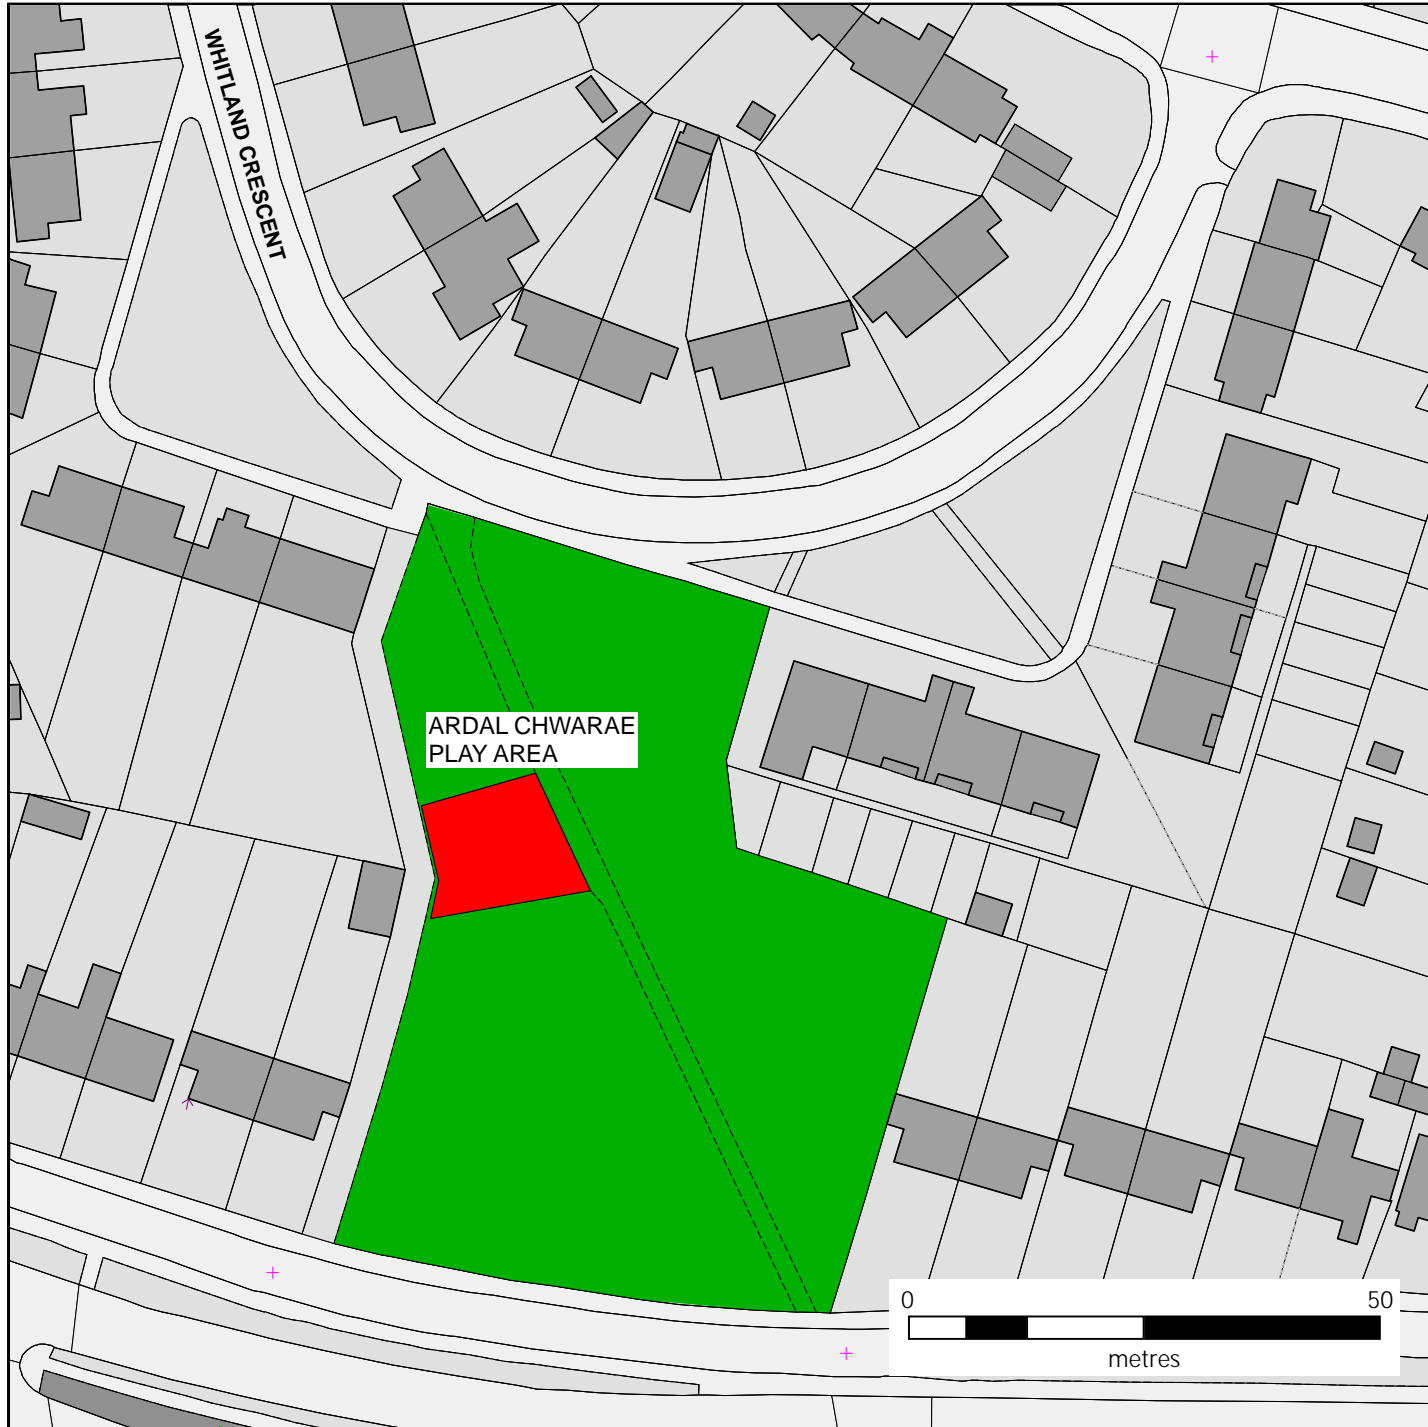

CYNGOR SIR CAERDYDD
CARDIFF COUNTY COUNCIL

CHIEF EXECUTIVE

Paul Orders

Neuadd y Sir,
Glanfa'r Iwerydd,
Caerdydd,
CF10 4UW.

County Hall,
Atlantic Wharf,
Cardiff,
CF10 4UW.

**ARDAL CHWARAE CILGANT
WHITLAND/
WHITLAND CRESCENT PLAY AREA**

CŴN O DAN REOLAETH/
DOGS UNDER CONTROL

DIM CŴN/ NO DOGS

© Crown copyright and database rights (2021).

Ordnance Survey 100023376

This copy is produced specifically to supply County Council information NO further copies may be made.