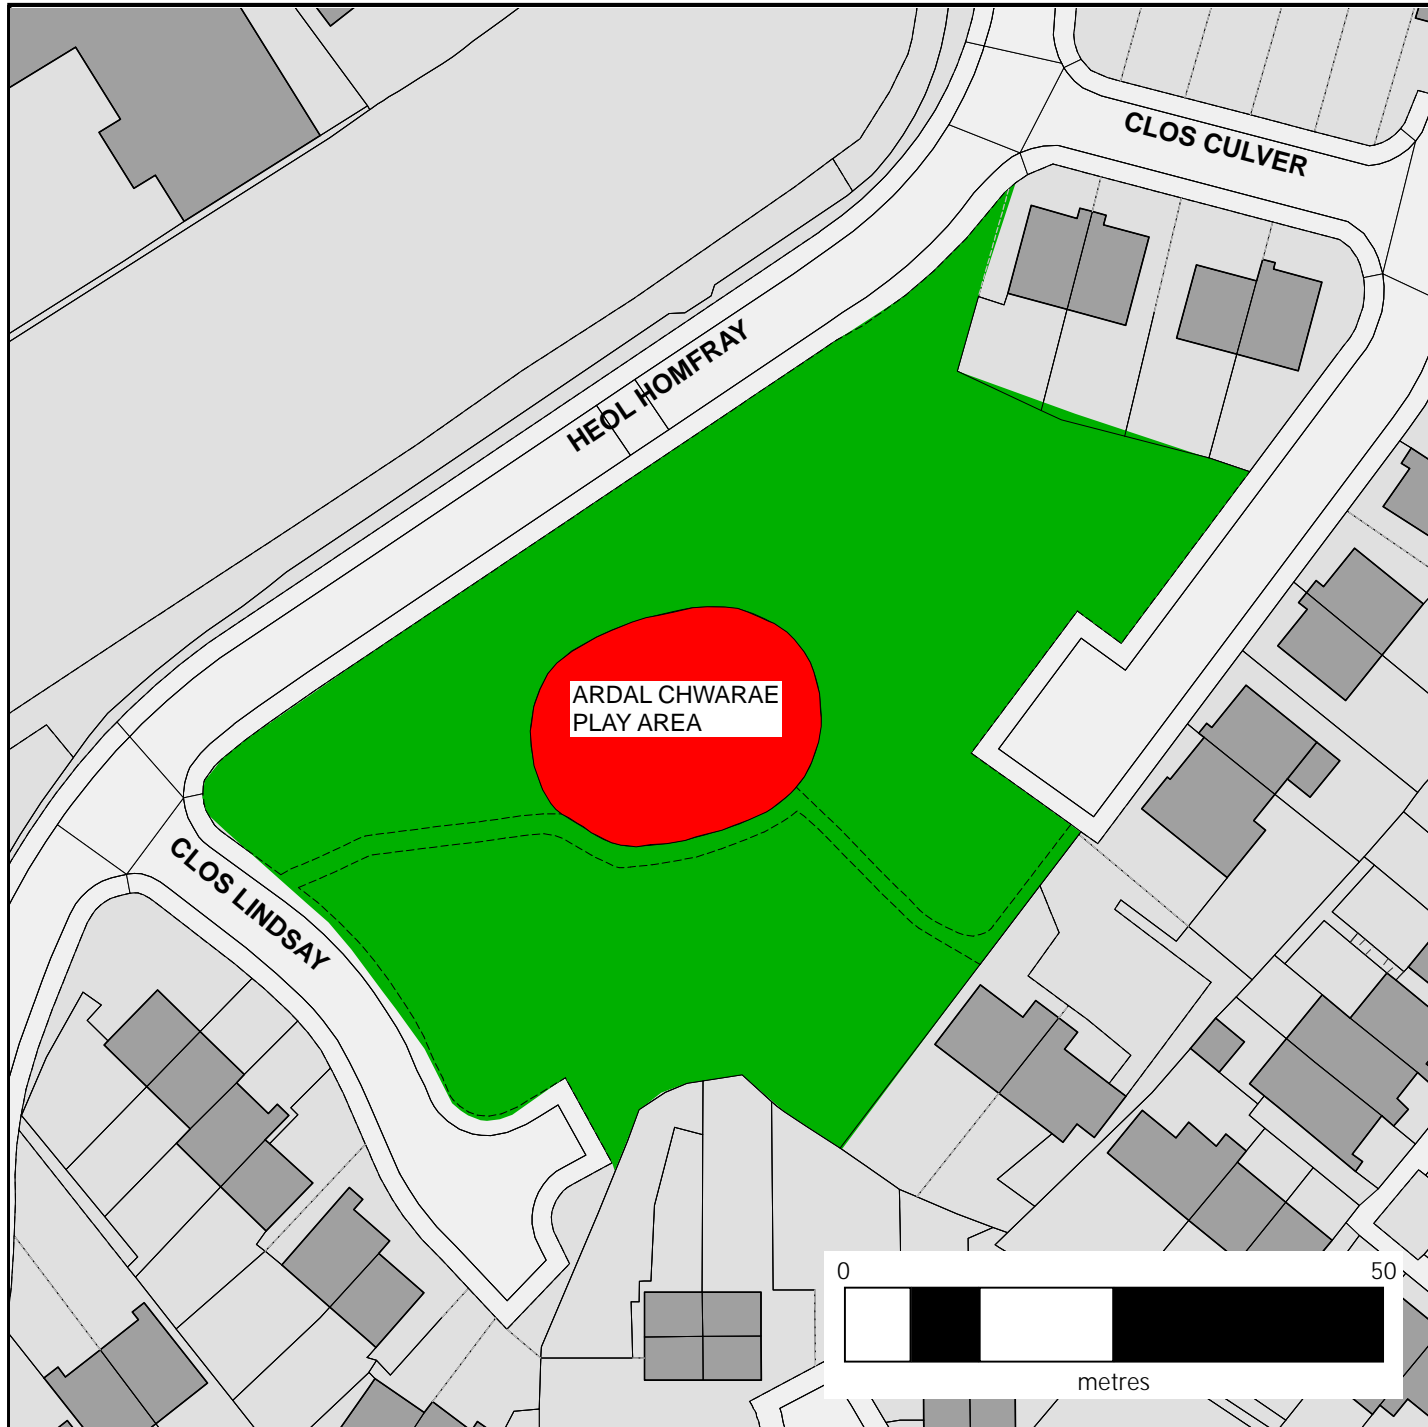

CYNGOR SIR CAERDYDD
CARDIFF COUNTY COUNCIL

CHIEF EXECUTIVE

Paul Orders

Neuadd y Sir,
Glanfa'r Iwerydd,
Caerdydd,
CF10 4UW.

County Hall,
Atlantic Wharf,
Cardiff,
CF10 4UW.

**MAN AGORED HEOL HOMFRAY/
HEOL HOMFRAY OPEN SPACE**

CŴN O DAN REOLAETH/
DOGS UNDER CONTROL

DIM CŴN/ NO DOGS

© Crown copyright and database rights (2021).

Ordnance Survey 100023376