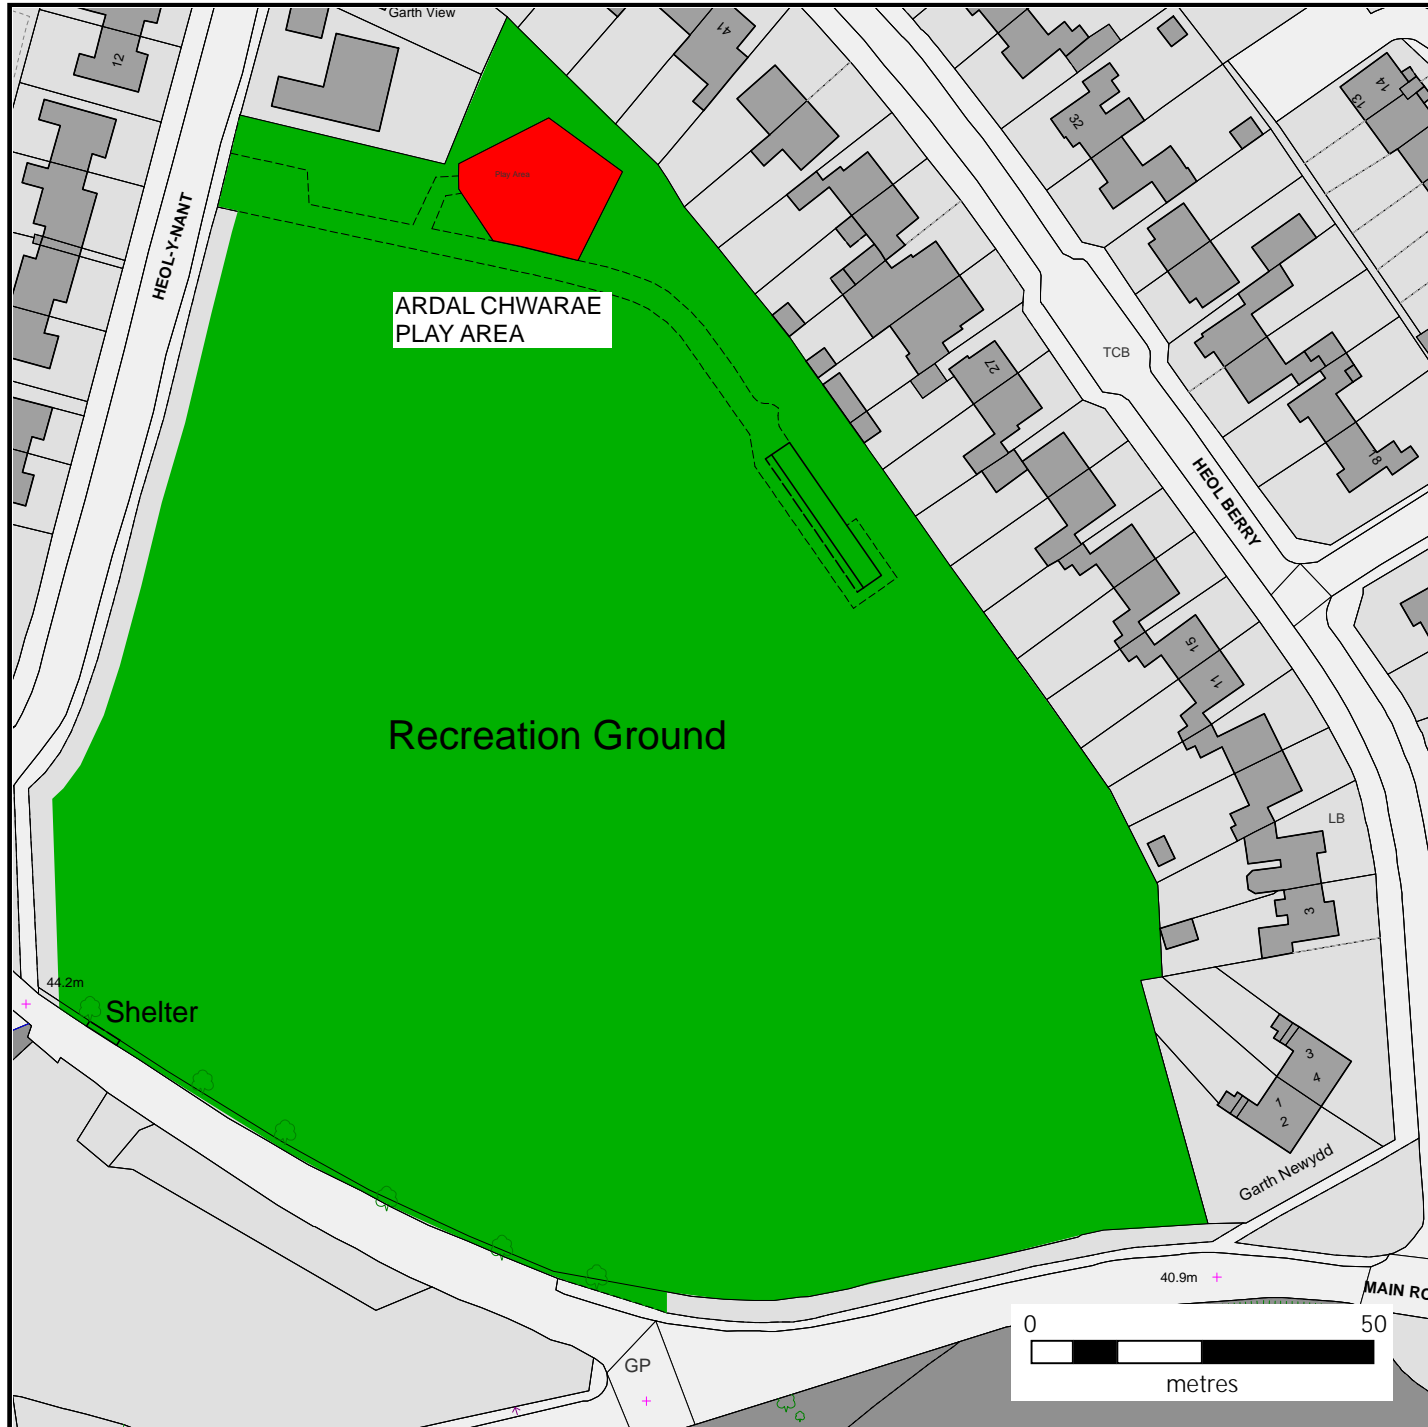

 CŴN O DAN REOLAETH/
DOGS UNDER CONTROL

 DIM CŴN/ NO DOGS

© Crown copyright and database rights (2021).

Ordnance Survey 100023376

This copy is produced specifically to supply County Council information NO further copies may be made.