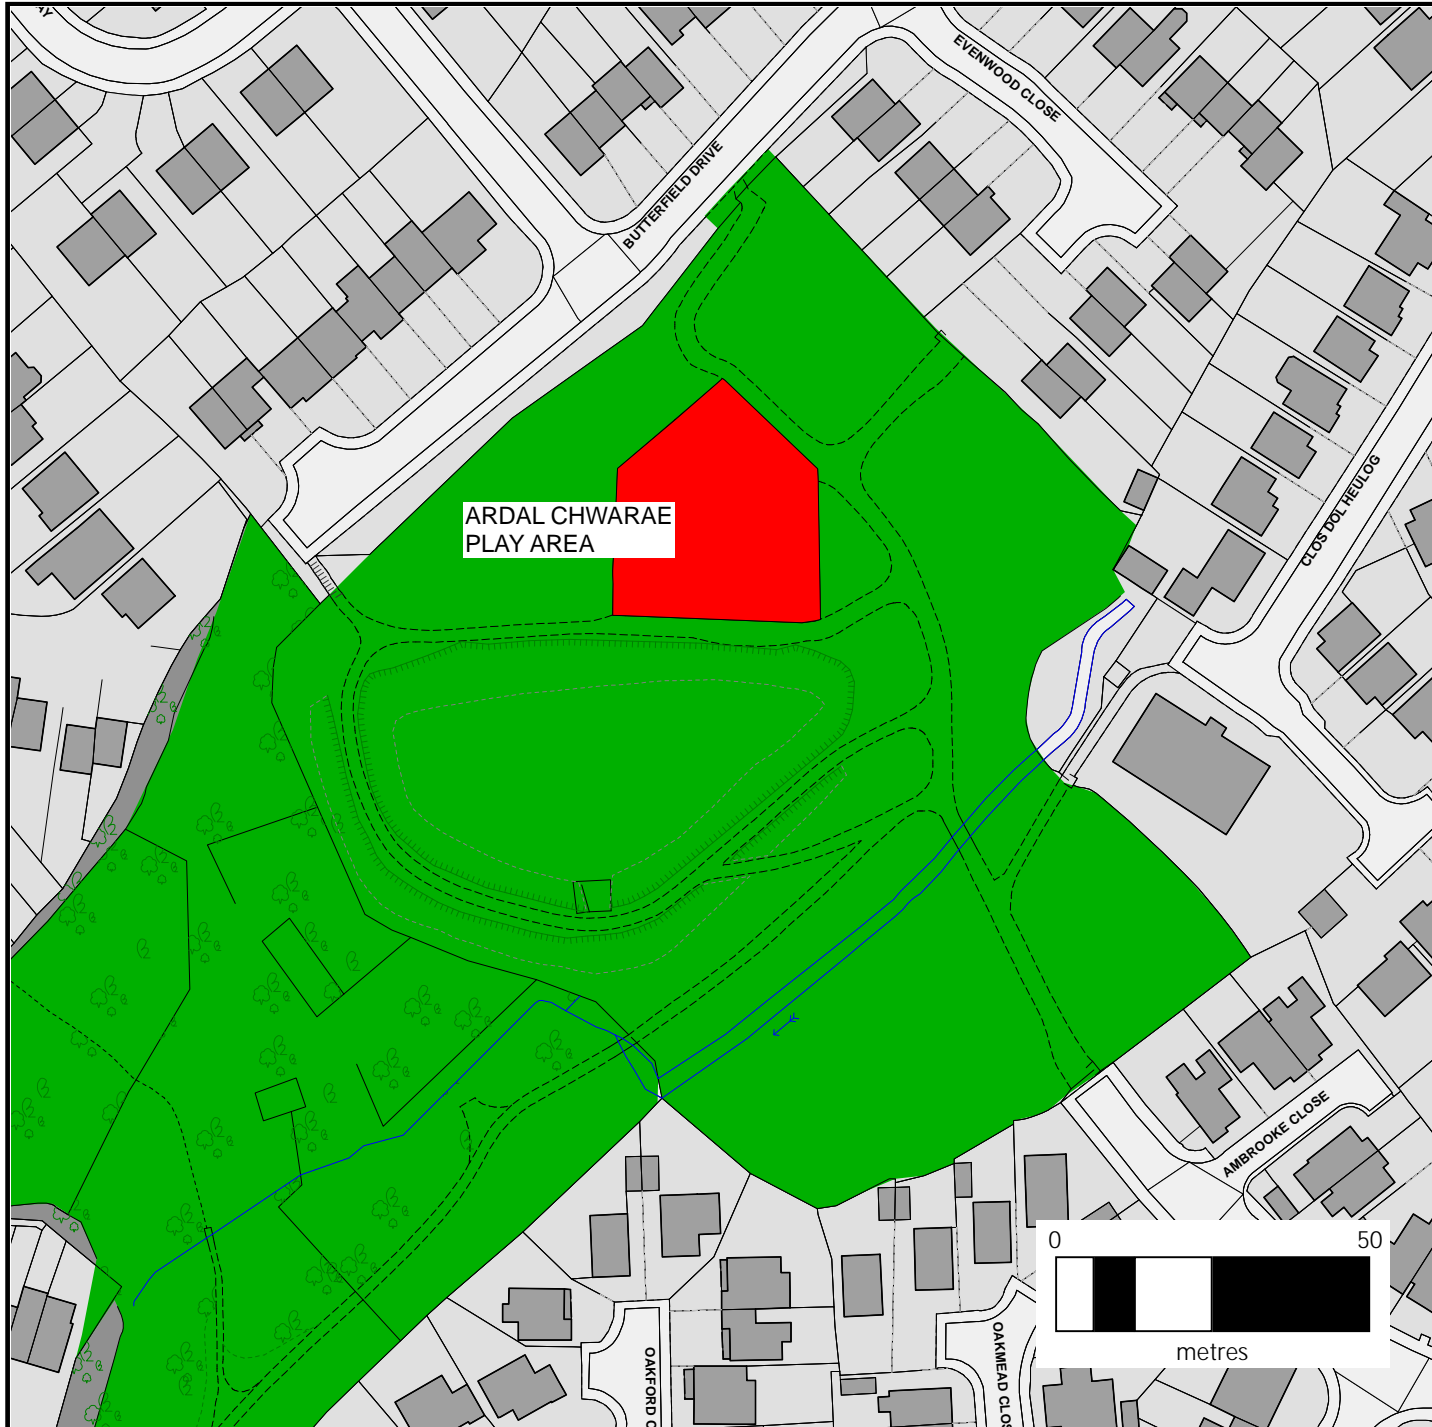

CYNGOR SIR CAERDYDD
CARDIFF COUNTY COUNCIL

CHIEF EXECUTIVE

Paul Orders

Neuadd y Sir,
Glanfa'r Iwerydd,
Caerdydd,
CF10 4UW.

County Hall,
Atlantic Wharf,
Cardiff,
CF10 4UW.

**PARC MAES Y MENYN/
BUTTERFIELD PARK**

CŴN O DAN REOLAETH/
DOGS UNDER CONTROL

DIM CŴN/ NO DOGS

© Crown copyright and database rights (2021).

Ordnance Survey 100023376

This copy is produced specifically to supply County Council information NO further copies may be made.