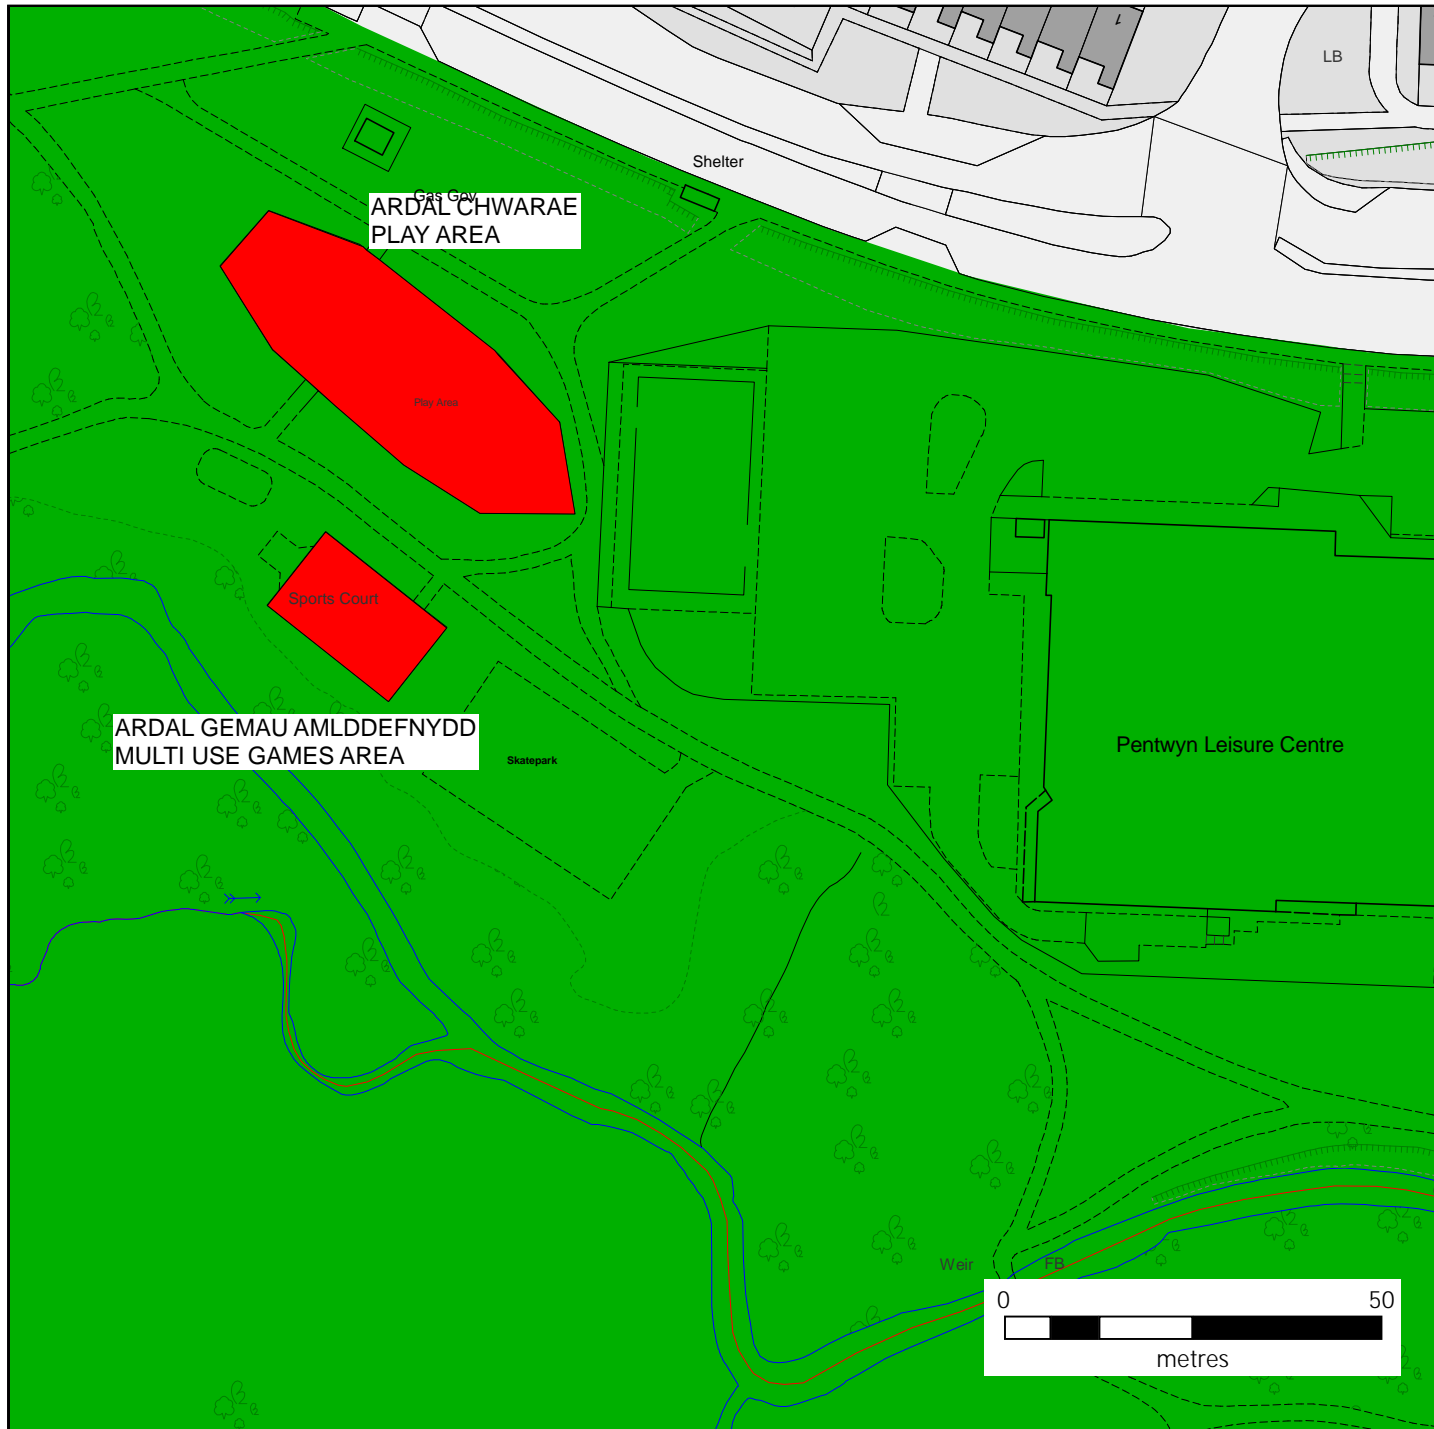

**CYNGOR SIR CAERDYDD
CARDIFF COUNTY COUNCIL**

CHIEF EXECUTIVE

Paul Orders

Neuadd y Sir,
Glanfa'r Iwerydd,
Caerdydd,
CF10 4UW.

County Hall,
Atlantic Wharf,
Cardiff,
CF10 4UW.

**PARC COED Y NANT/
PARC COED Y NANT**

CŴN O DAN REOLAETH/
DOGS UNDER CONTROL

DIM CŴN/
NO DOGS

© Crown copyright and database rights (2021).

Ordnance Survey 100023376

This copy is produced specifically to supply County Council information NO further copies may be made.