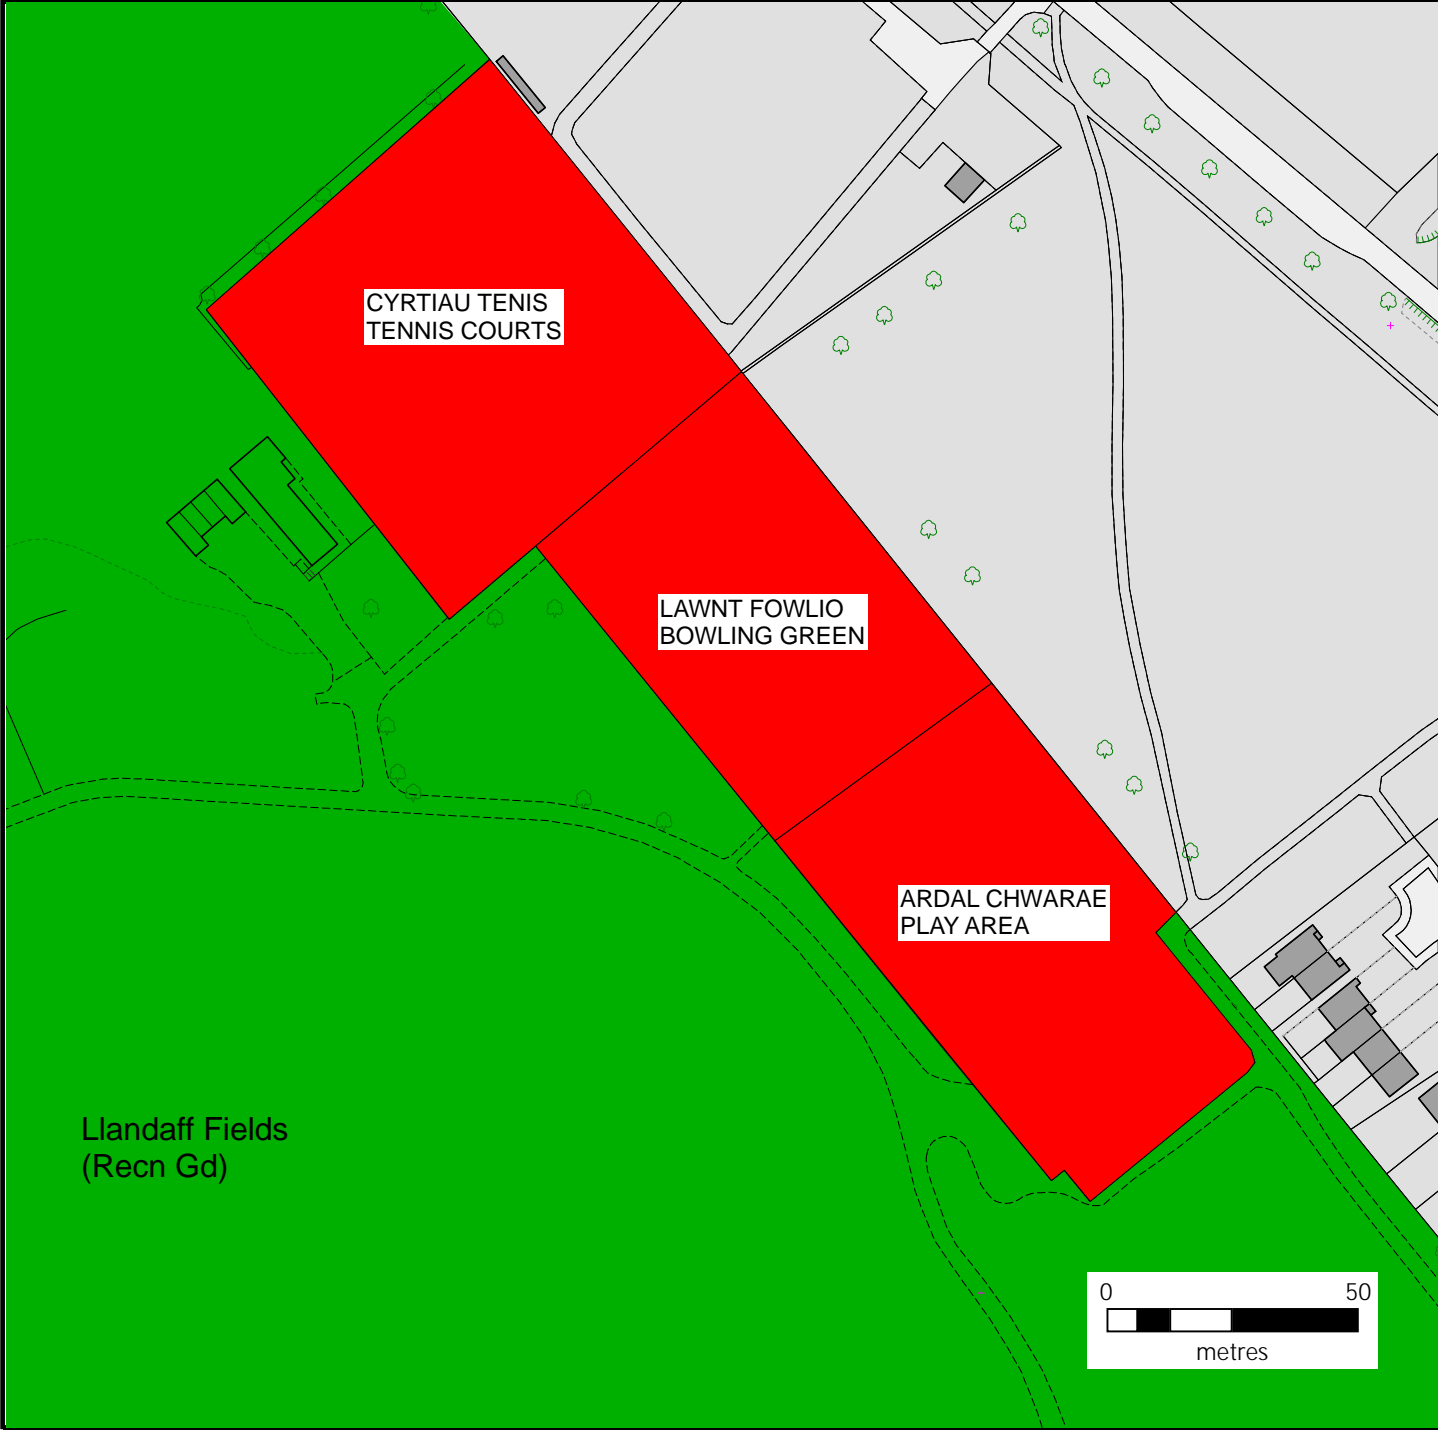

 CŴN O DAN REOLAETH/
DOGS UNDER CONTROL

 DIM CŴN/ NO DOGS

© Crown copyright and database rights (2021).

Ordnance Survey 100023376

This copy is produced specifically to supply County Council information NO further copies may be made.