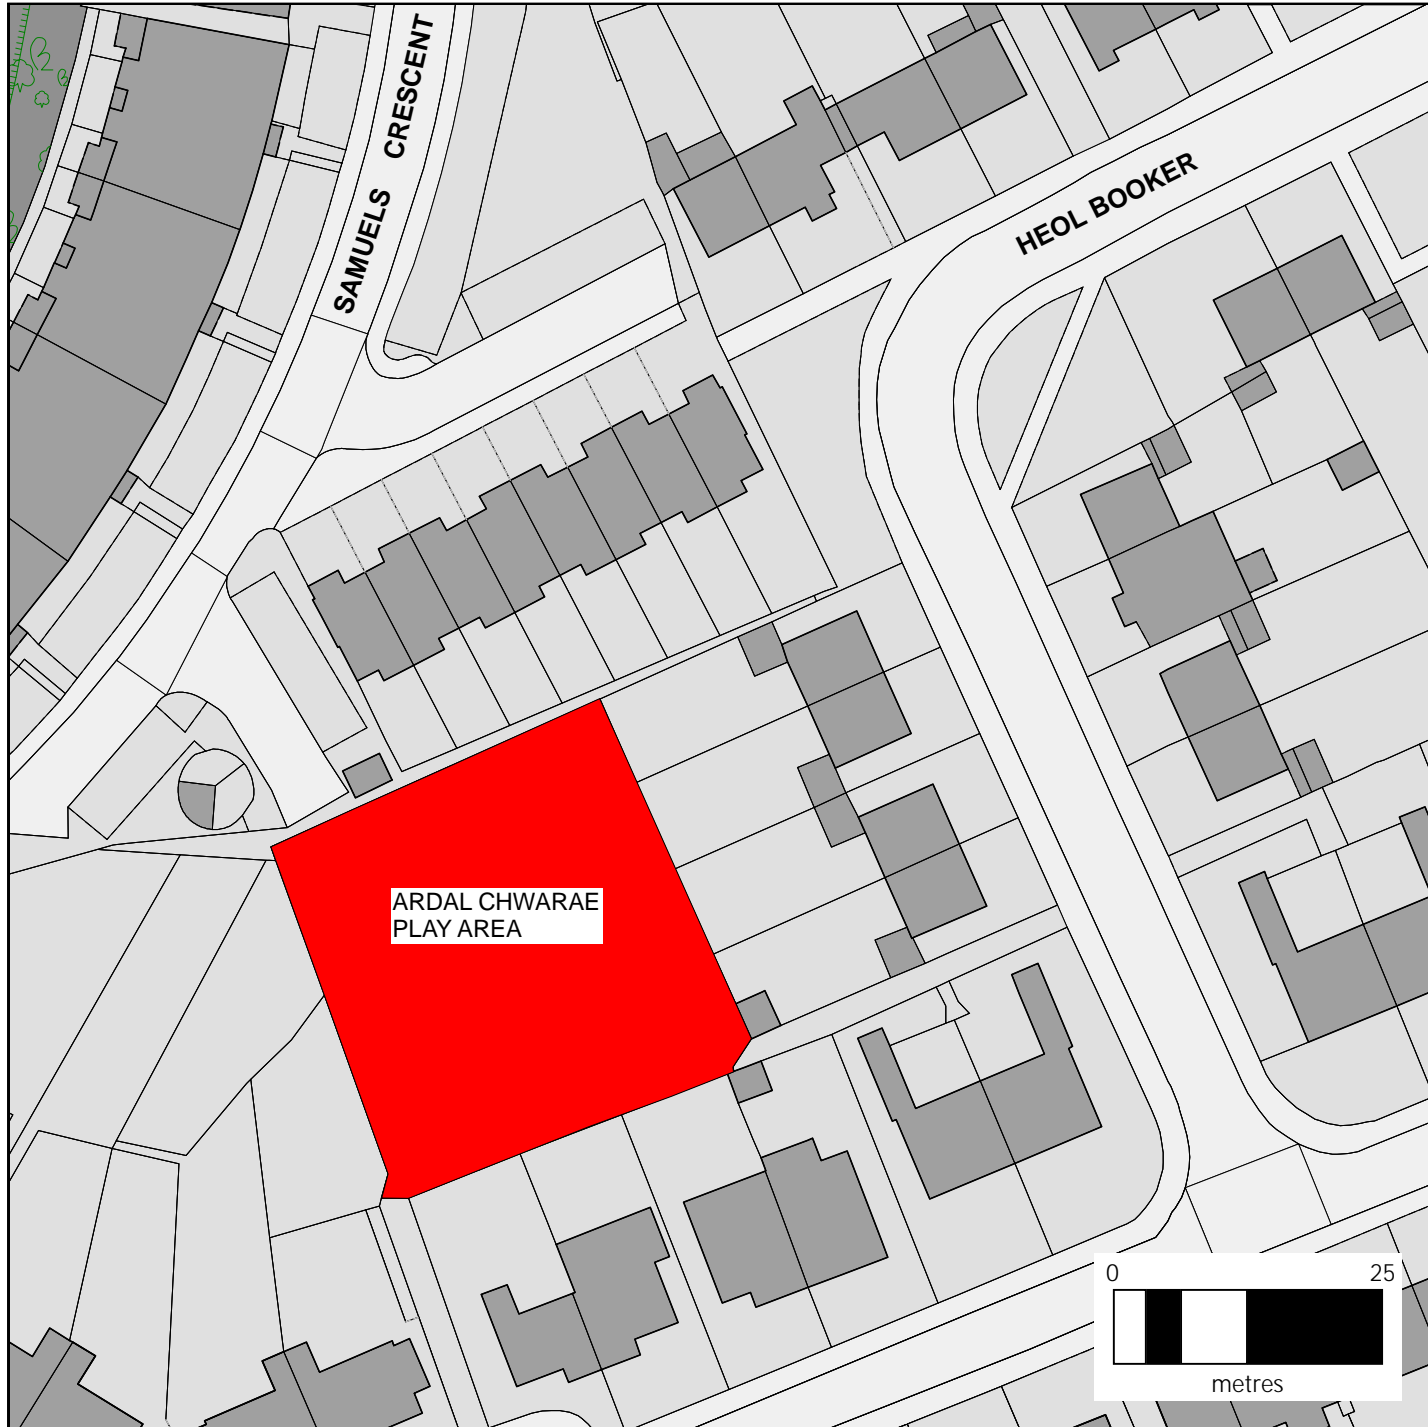

CYNGOR SIR CAERDYDD
CARDIFF COUNTY COUNCIL

CHIEF EXECUTIVE

Paul Orders

Neuadd y Sir,
Glanfa'r Iwerydd,
Caerdydd,
CF10 4UW.

County Hall,
Atlantic Wharf,
Cardiff,
CF10 4UW.

**ARDAL CHWARAE HEOL BOOKER/
HEOL BOOKER PLAY AREA**

CŴN O DAN REOLAETH/
DOGS UNDER CONTROL

DIM CŴN/ NO DOGS

© Crown copyright and database rights (2021).

Ordnance Survey 100023376

This copy is produced specifically to supply County Council information NO further copies may be made.