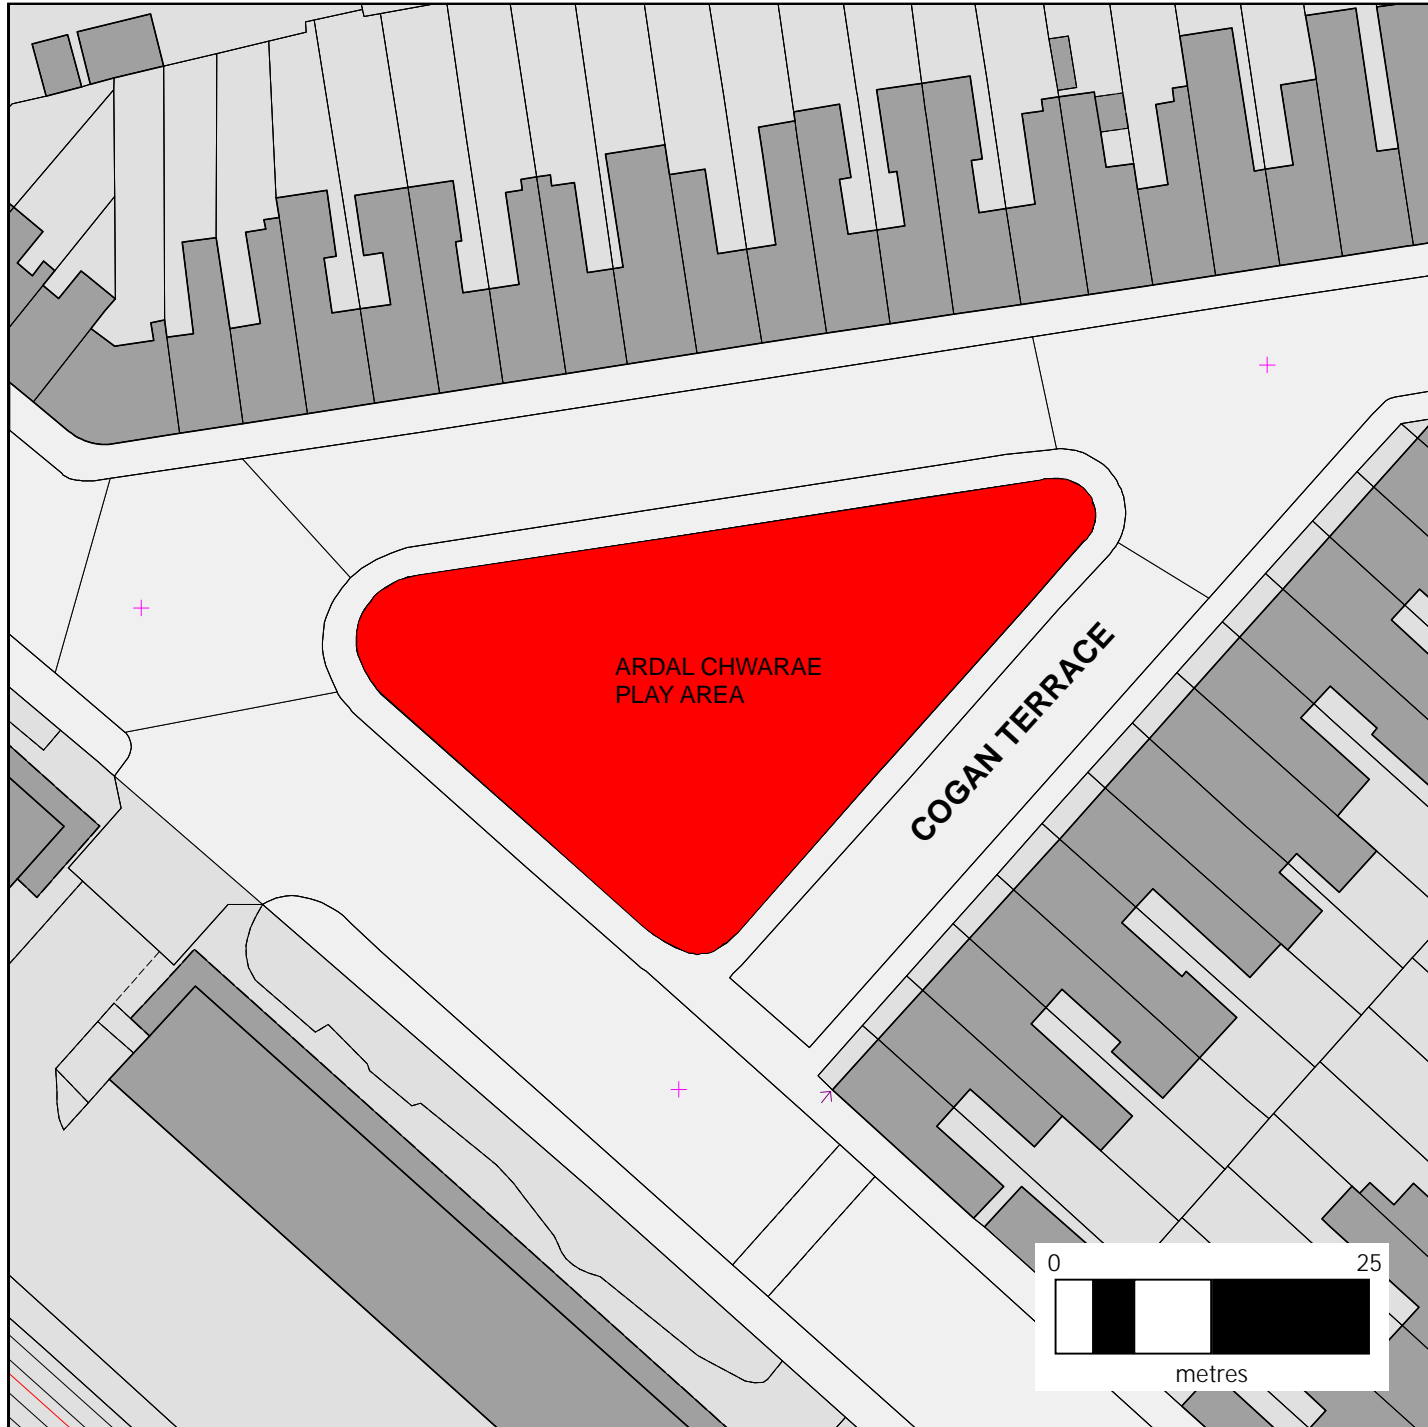

**ARDAL CHWARAE COED Y GORES/
COED Y GORES PLAY AREA**

- CŴN O DAN REOLAETH/
DOGS UNDER CONTROL
- DIM CŴN/ NO DOGS

© Crown copyright and database rights (2021).
Ordnance Survey 100023376

This copy is produced specifically to supply County Council information NO further copies may be made.