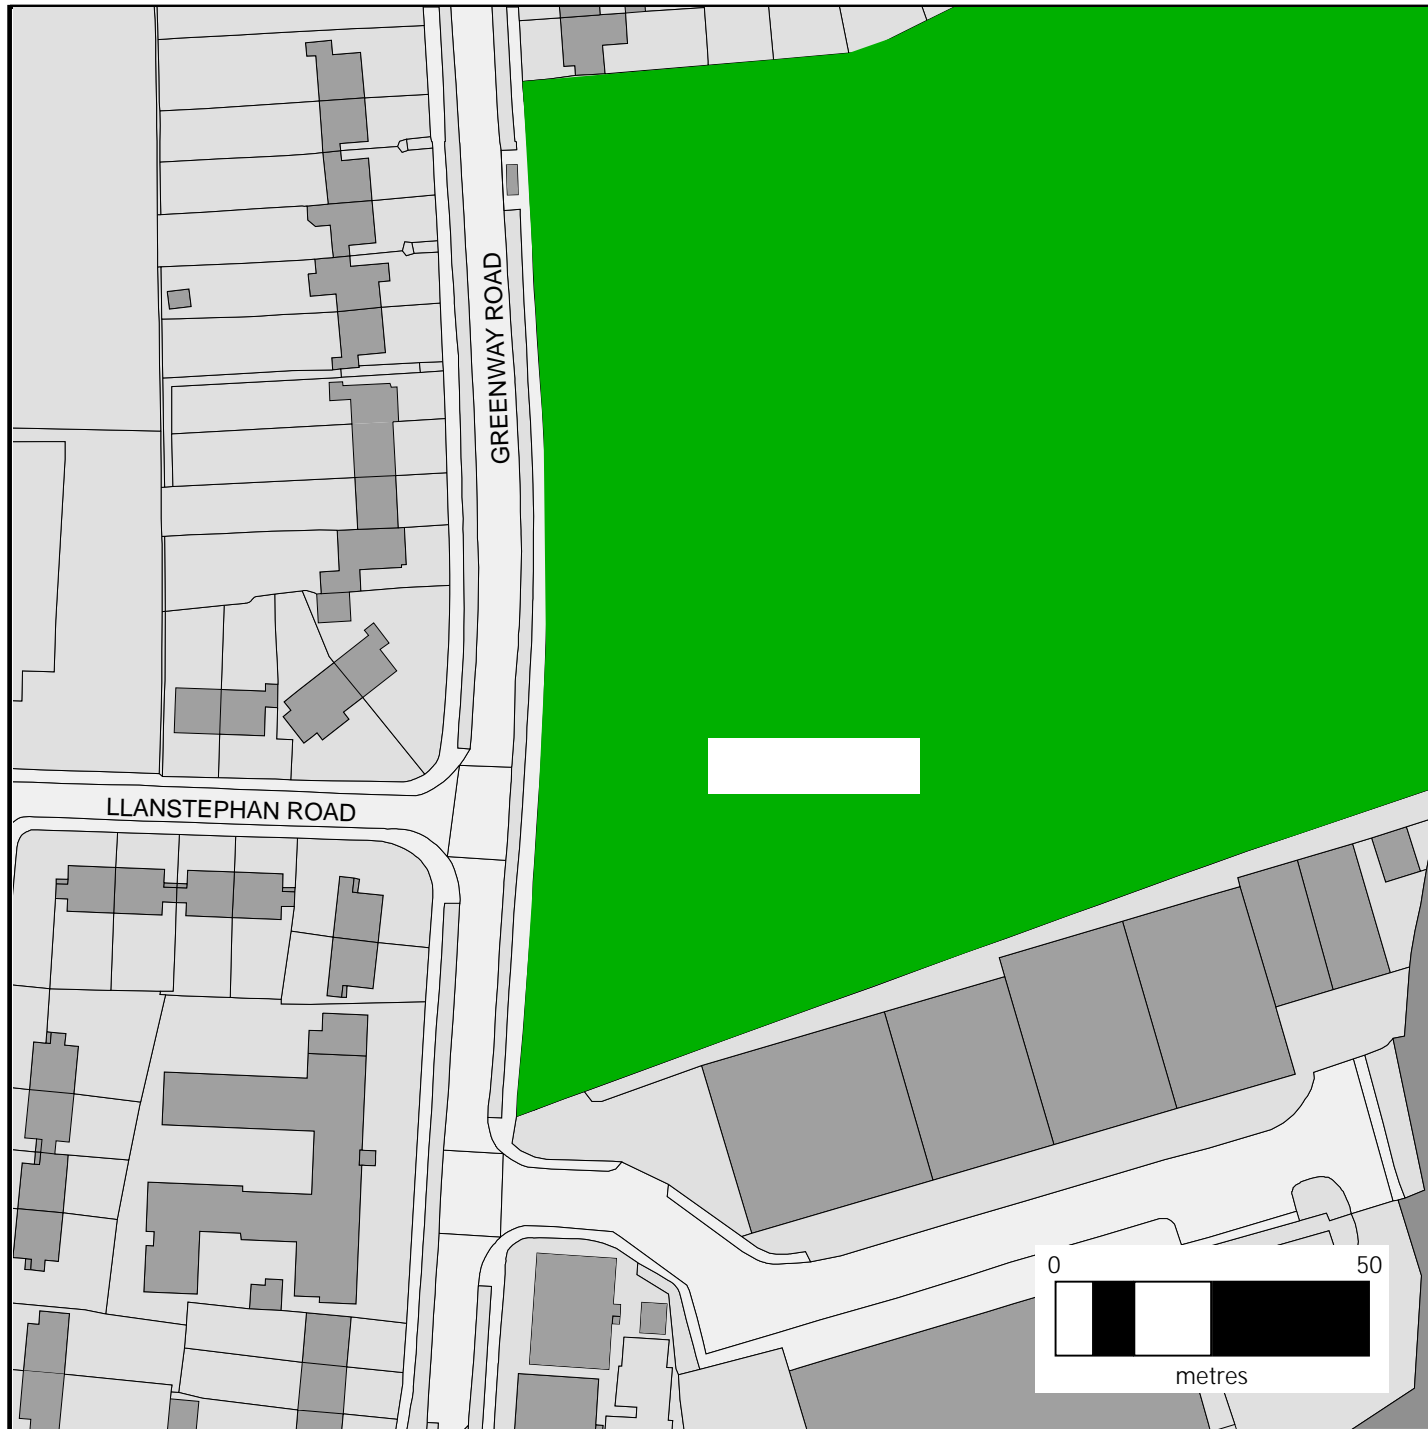

 CŴN O DAN REOLAETH/
DOGS UNDER CONTROL

 DIM CŴN/ NO DOGS

© Crown copyright and database rights (2021).

Ordnance Survey 100023376

This copy is produced specifically to supply County Council information NO further copies may be made.