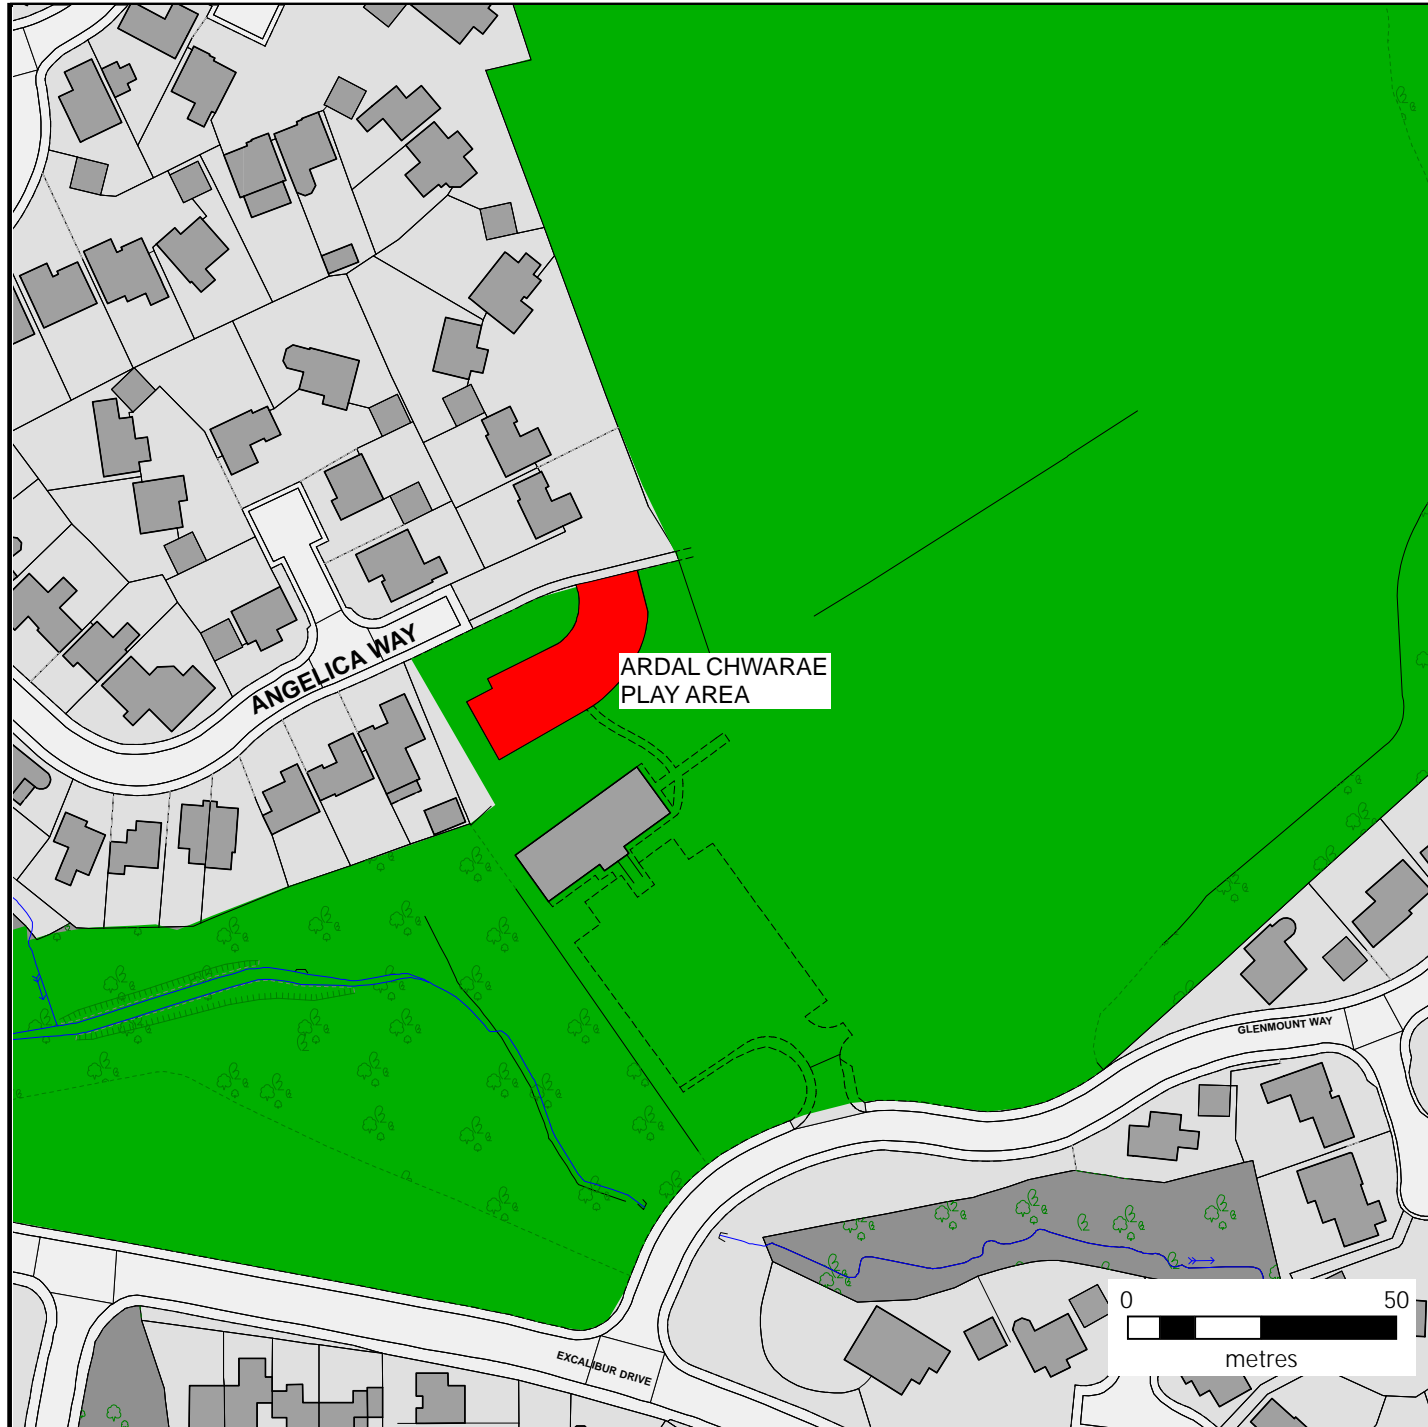

CYNGOR SIR CAERDYDD
CARDIFF COUNTY COUNCIL

CHIEF EXECUTIVE

Paul Orders

Neuadd y Sir,
Glanfa'r Iwerydd,
Caerdydd,
CF10 4UW.

County Hall,
Atlantic Wharf,
Cardiff,
CF10 4UW.

**CAE REC Y DDRAENEN/
THORNHILL RECREATION GROUND**

CŴN O DAN REOLAETH/
DOGS UNDER CONTROL

DIM CŴN/ NO DOGS

© Crown copyright and database rights (2021).

Ordnance Survey 100023376

This copy is produced specifically to supply County Council information NO further copies may be made.