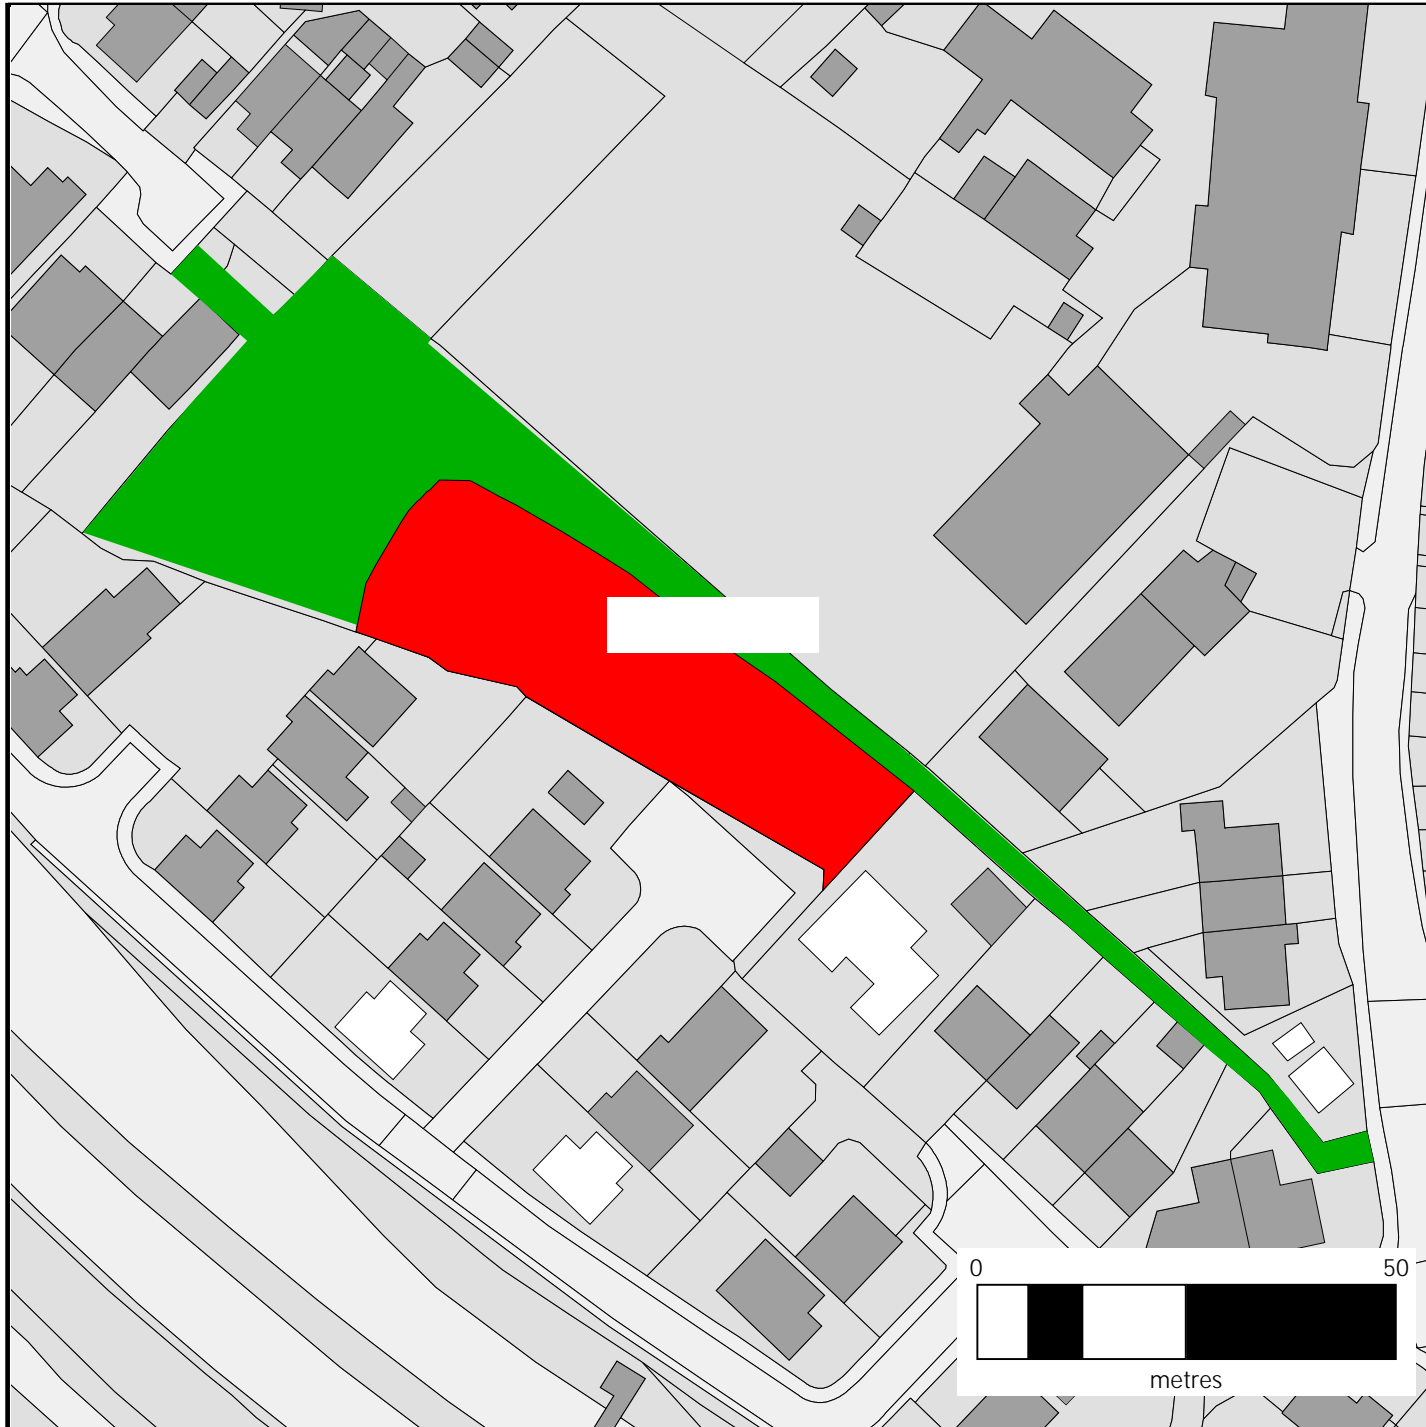

County Hall,
Atlantic Wharf,
Cardiff,
CF10 4UW.

**ARDAL CHWARAE CLOS
HORWOOD/
HORWOOD CLOSE PLAY AREA**

DIM CŴN/ NO DOGS

© Crown copyright and database rights (2021).

Ordnance Survey 100023376

This copy is produced specifically to supply County Council information NO further copies may be made.