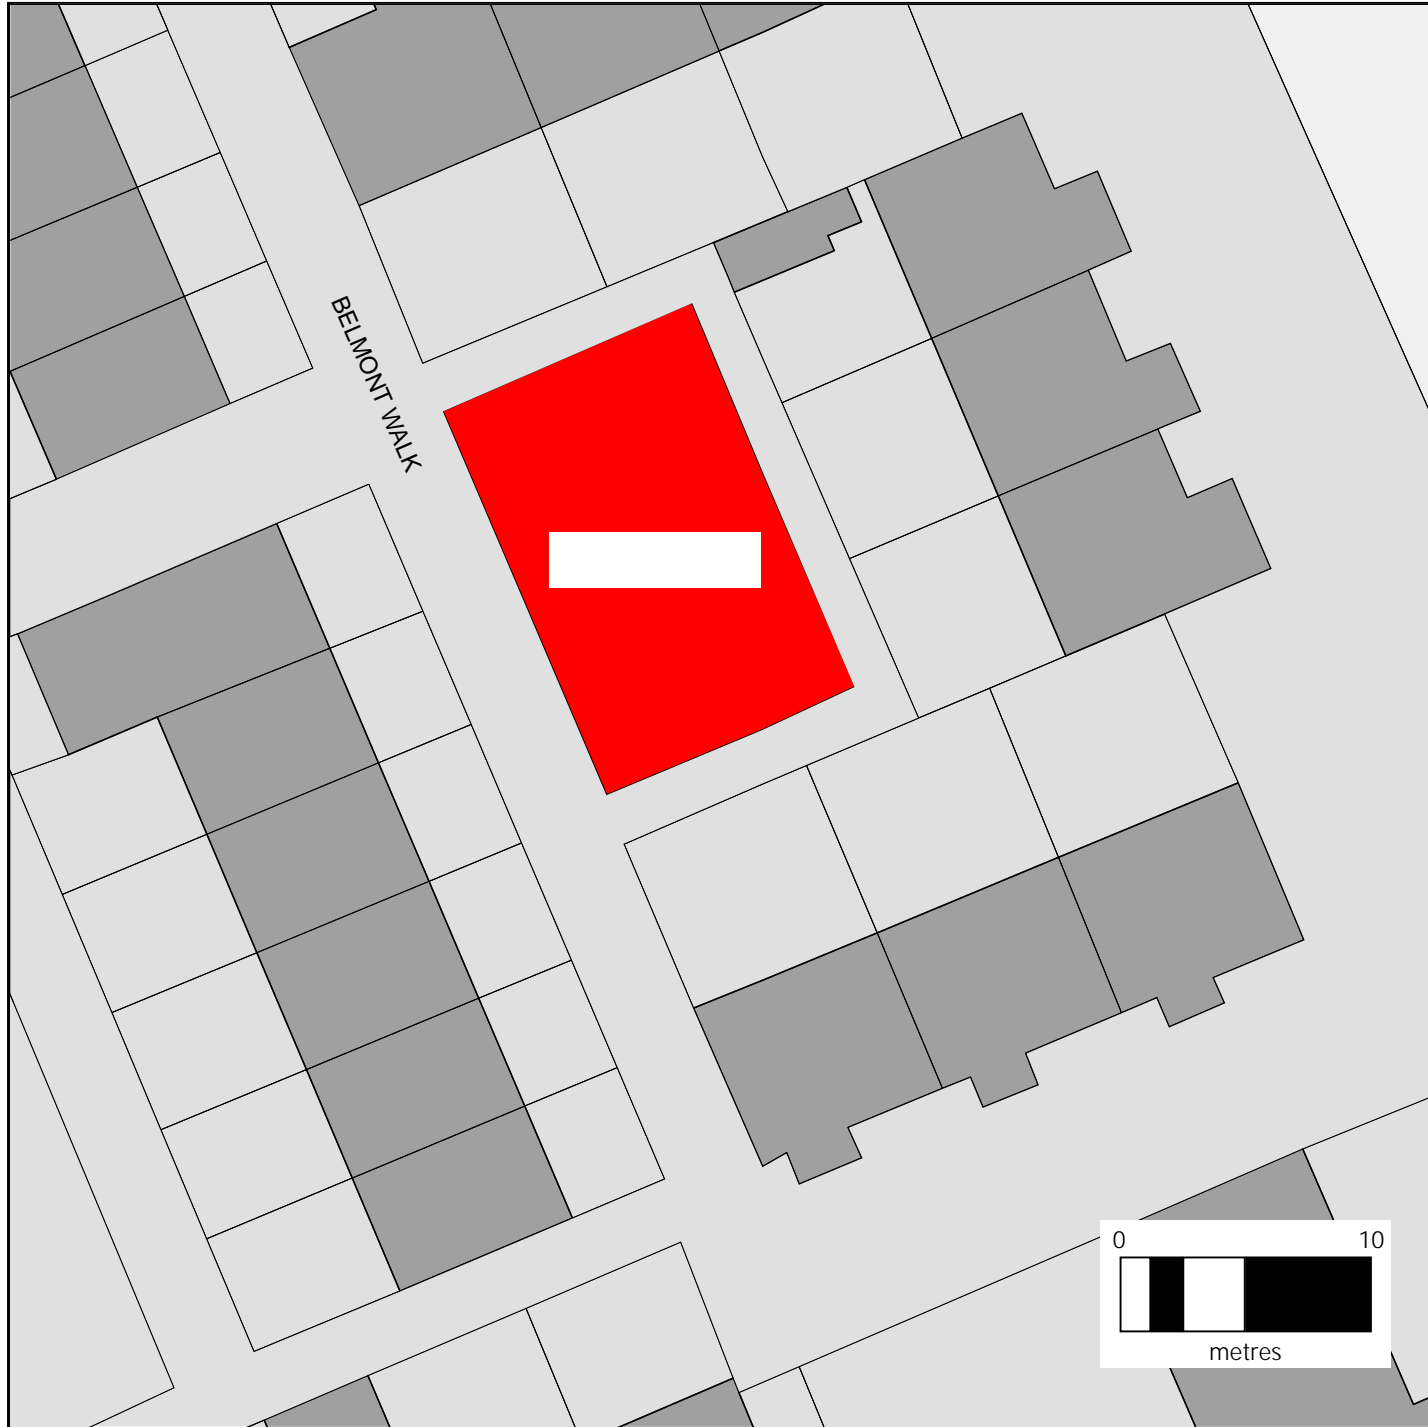

 CWN O DAN REOLAETH/
 DOGS UNDER CONTROL

 DIM CWN/ NO DOGS

© Crown copyright and database rights (2021).

Ordnance Survey 100023376

This copy is produced specifically to supply County Council information NO further copies may be made.