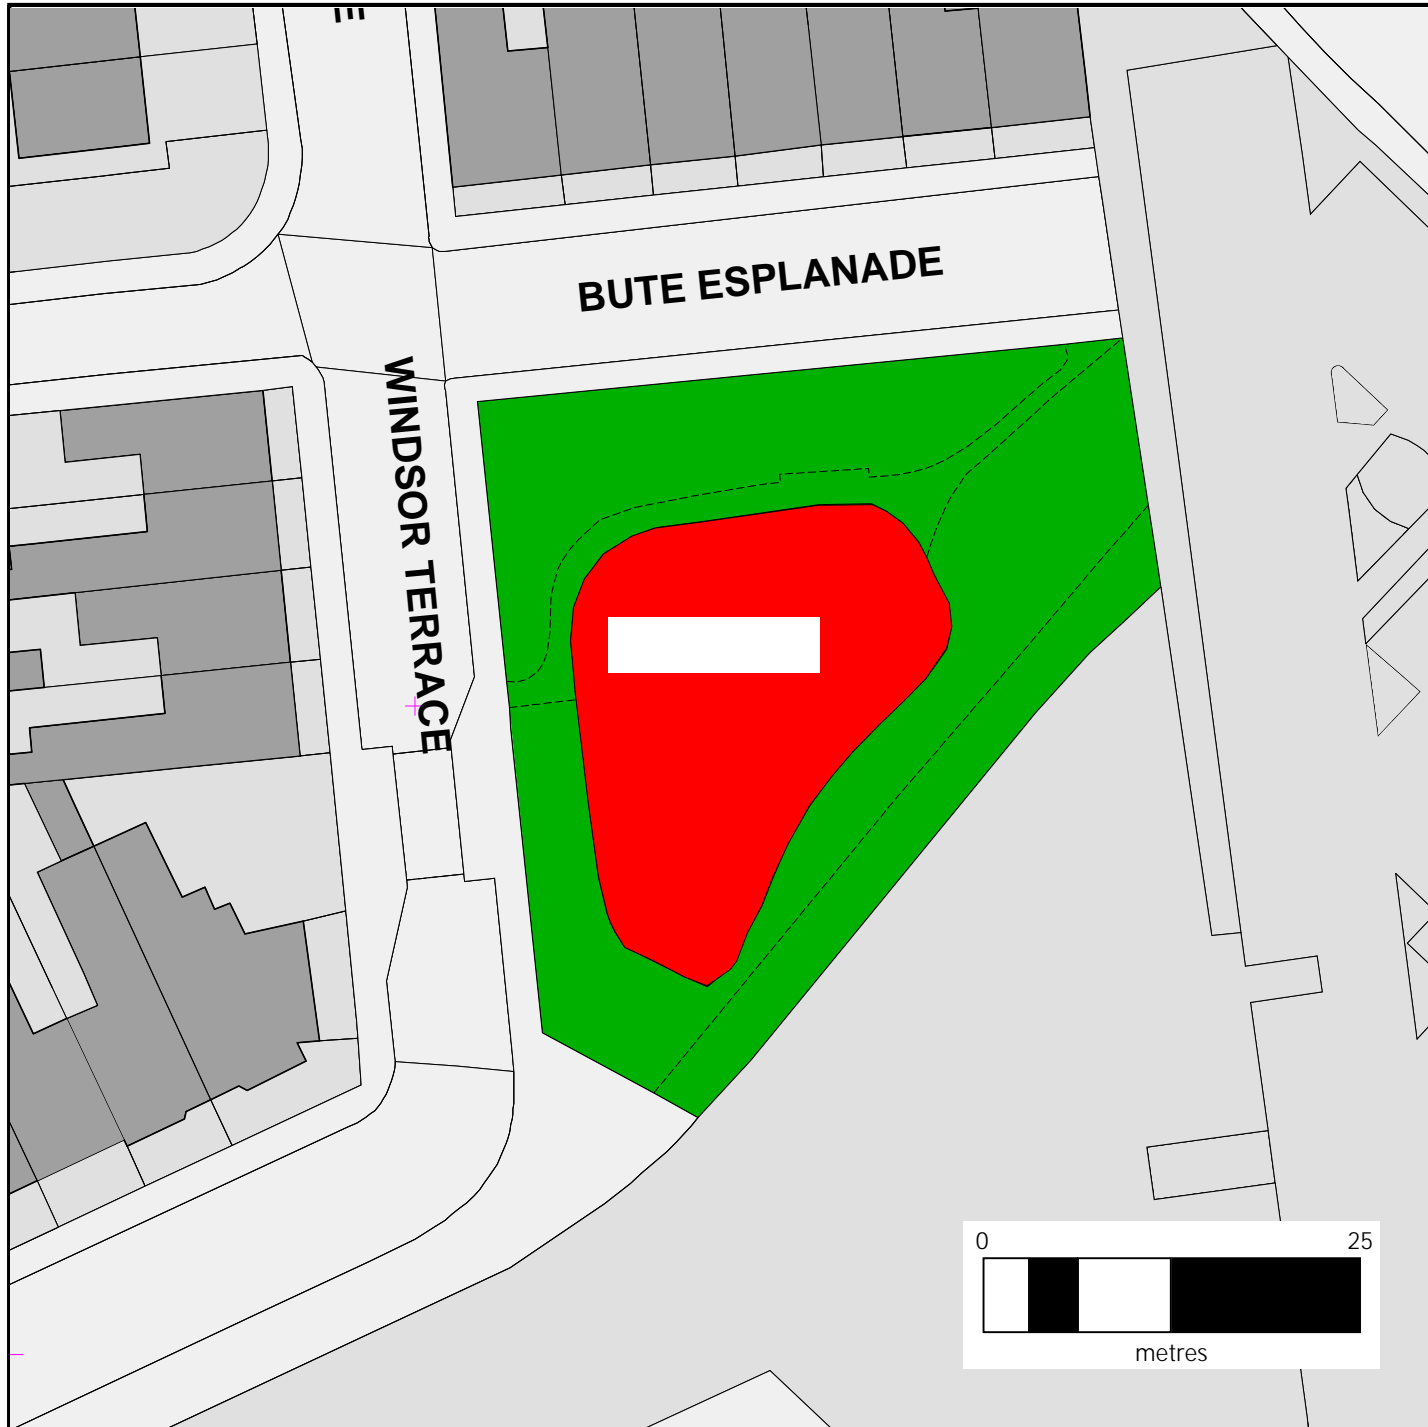

CYNGOR SIR CAERDYDD
CARDIFF COUNTY COUNCIL

CHIEF EXECUTIVE

Paul Orders

Neuadd y Sir,
Glanfa'r Iwerydd,
Caerdydd,
CF10 4UW.

County Hall,
Atlantic Wharf,
Cardiff,
CF10 4UW.

ARDAL CHWARAE ESPLANÂD
WINDSOR/
WINDSOR ESPLANADE PLAY AREA

CŴN O DAN REOLAETH/
DOGS UNDER CONTROL

DIM CŴN/ NO DOGS

© Crown copyright and database rights (2021).

Ordnance Survey 100023376

This copy is produced specifically to supply County Council information NO further copies may be made.