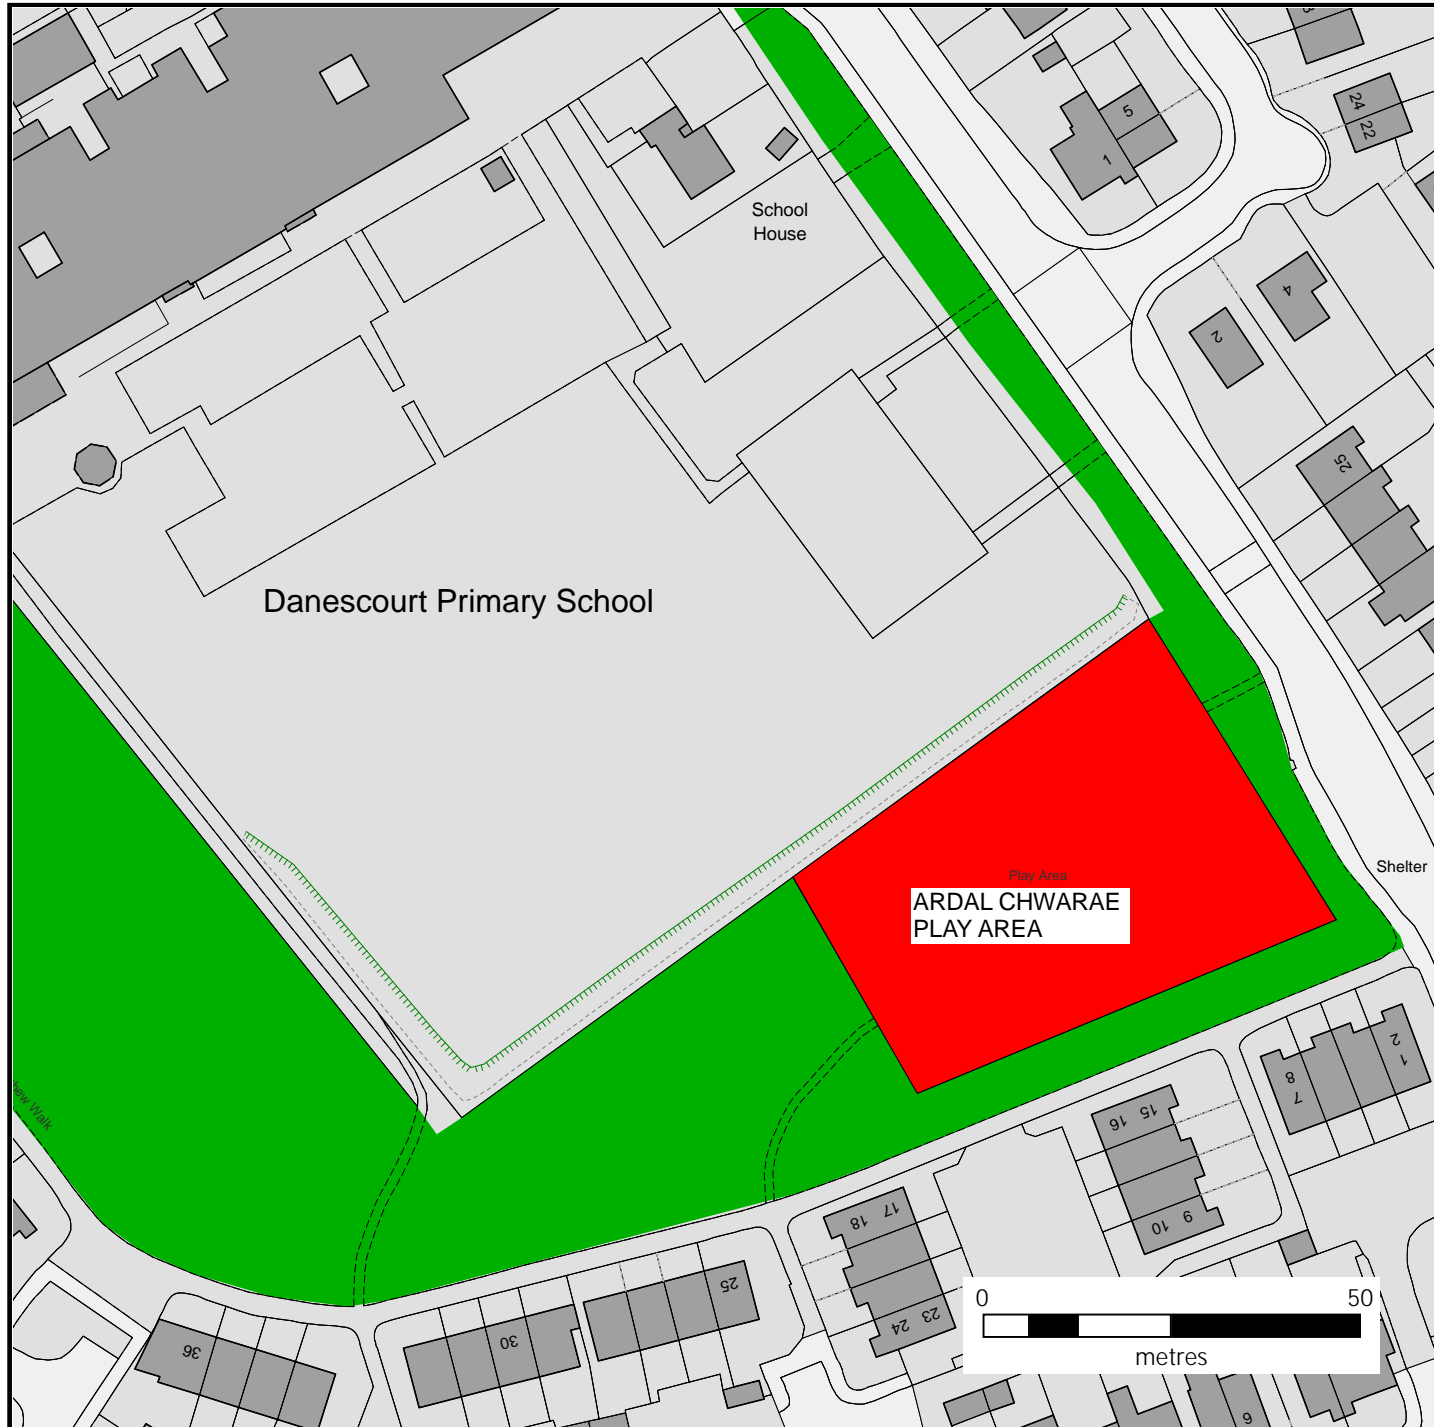

CYNGOR SIR CAERDYDD
CARDIFF COUNTY COUNCIL

CHIEF EXECUTIVE

Paul Orders

Neuadd y Sir,
Glanfa'r Iwerydd,
Caerdydd,
CF10 4UW.

County Hall,
Atlantic Wharf,
Cardiff,
CF10 4UW.

MAN AGORED RHODFA MATTHEW
MATTHEW WALK OPEN SPACE

CŴN O DAN REOLAETH/
DOGS UNDER CONTROL

DIM CŴN/ NO DOGS

© Crown copyright and database rights (2021).

Ordnance Survey 100023376

This copy is produced specifically to supply County Council information NO further copies may be made.