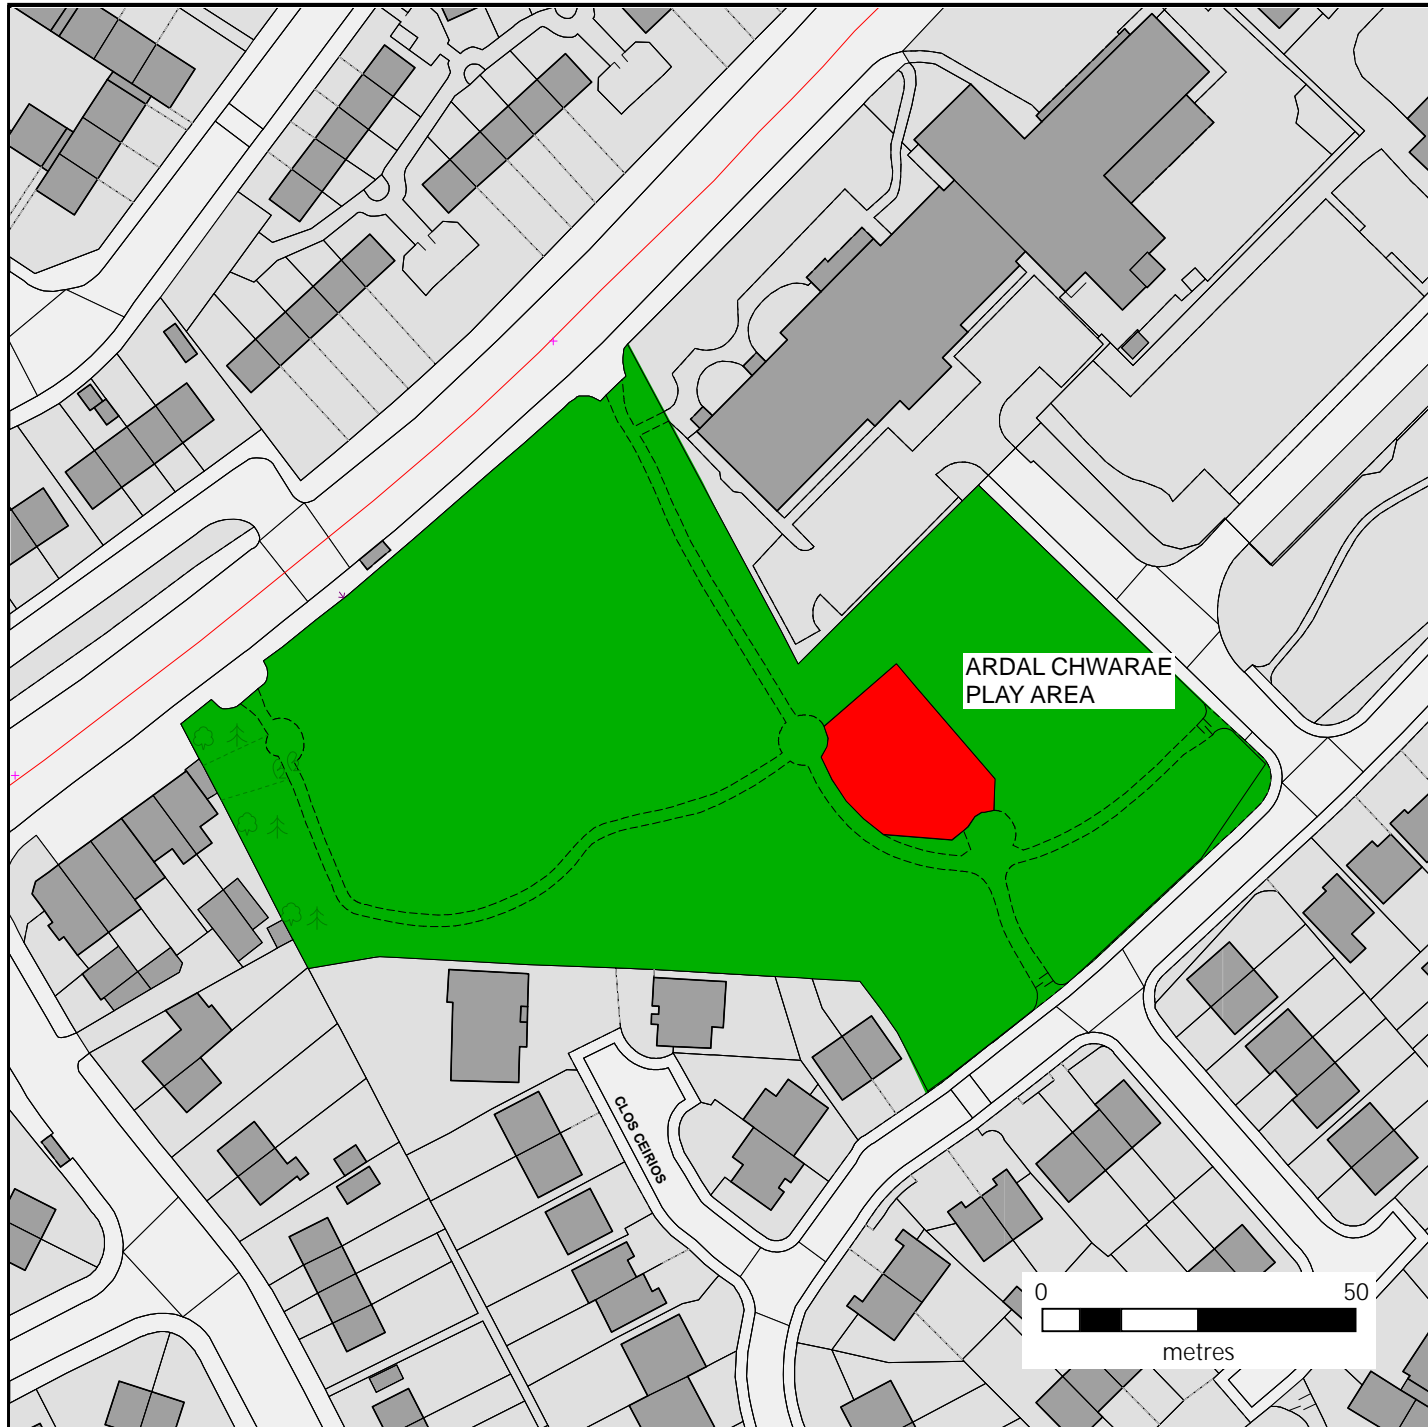

**CYNGOR SIR CAERDYDD
CARDIFF COUNTY COUNCIL**

CHIEF EXECUTIVE

Paul Orders

Neuadd y Sir,
Glanfa'r Iwerydd,
Caerdydd,
CF10 4UW.

County Hall,
Atlantic Wharf,
Cardiff,
CF10 4UW.

**PARC TRESEDER/
TRESEDER PARK**

CŴN O DAN REOLAETH/
DOGS UNDER CONTROL

DIM CŴN/ NO DOGS

© Crown copyright and database rights (2021).

Ordnance Survey 100023376

This copy is produced specifically to supply County Council information NO further copies may be made.