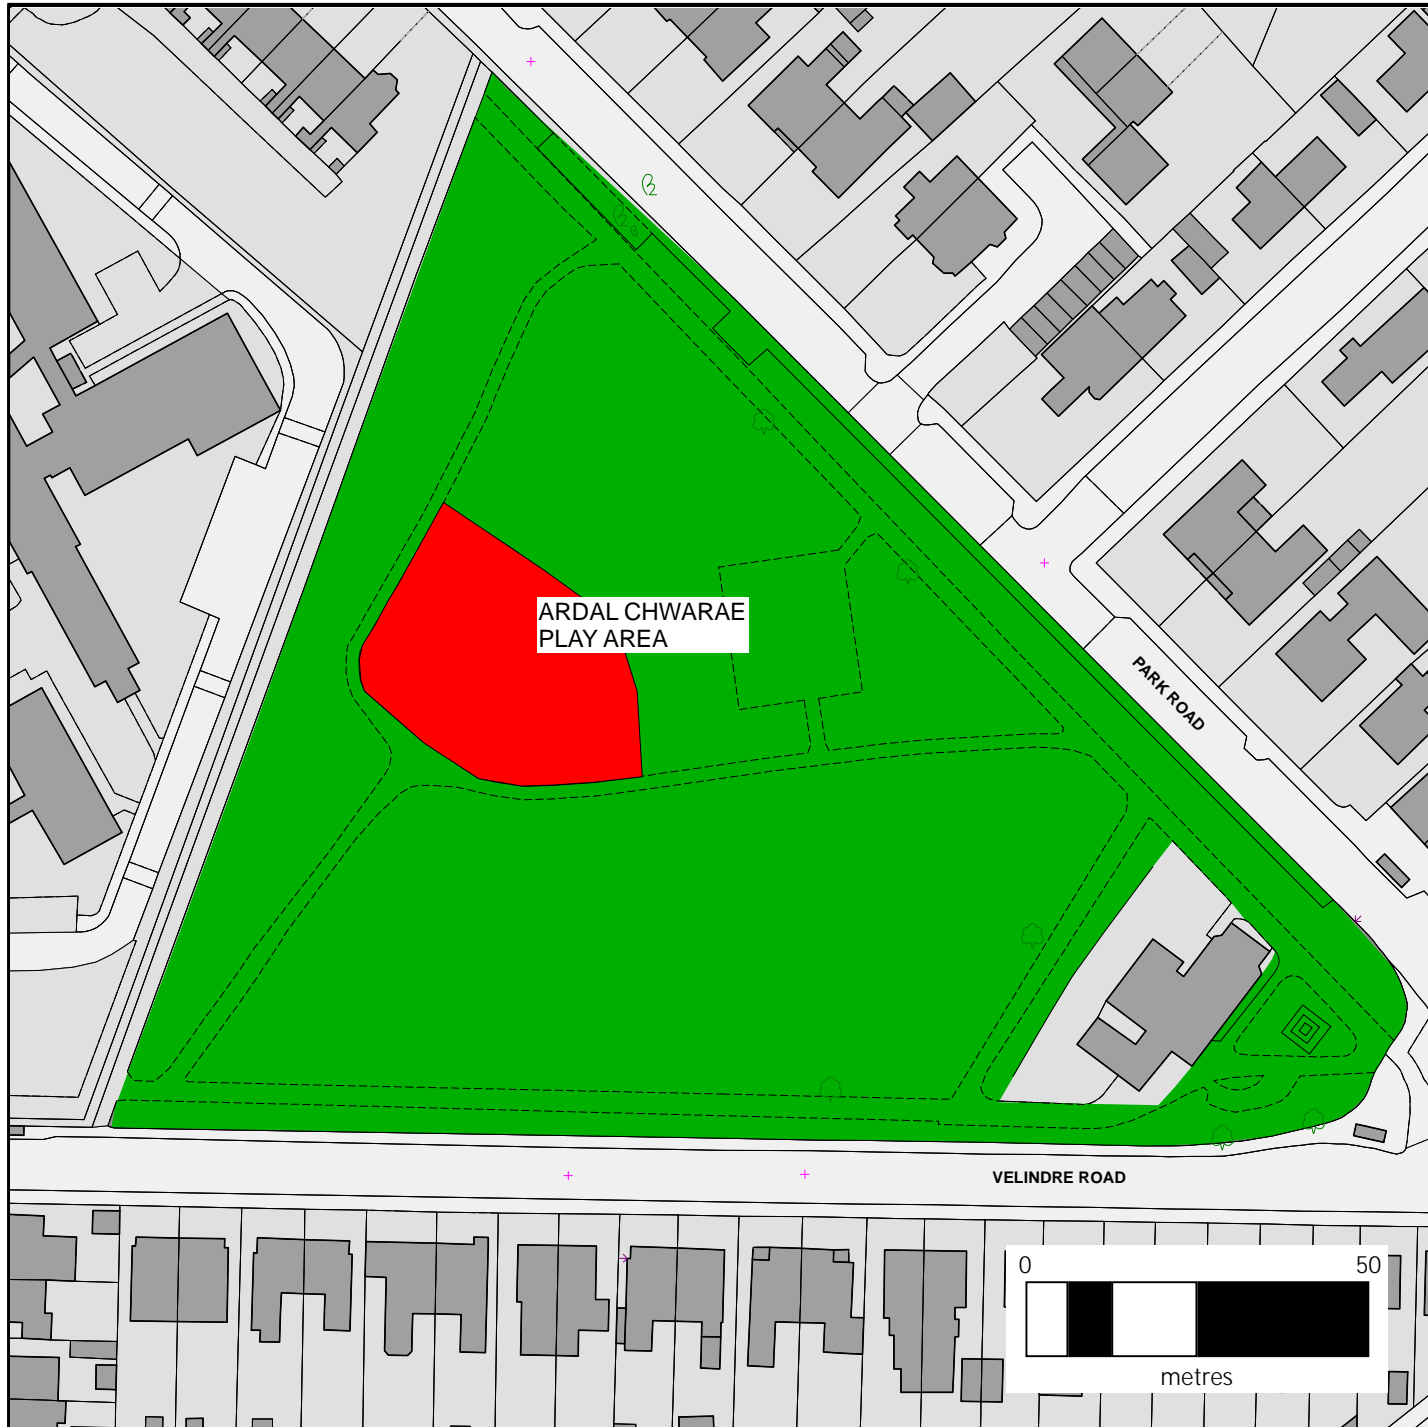

CYNGOR SIR CAERDYDD
CARDIFF COUNTY COUNCIL

CHIEF EXECUTIVE

Paul Orders

Neuadd y Sir,
Glanfa'r Iwerydd,
Caerdydd,
CF10 4UW.

County Hall,
Atlantic Wharf,
Cardiff,
CF10 4UW.

**GERDDI LLYFRGELL YR EGLWYS
NEWYDD/ WHITCHURCH LIBRARY
GARDENS**

CŴN O DAN REOLAETH/
DOGS UNDER CONTROL

DIM CŴN/ NO DOGS

© Crown copyright and database rights (2021).

Ordnance Survey 100023376

This copy is produced specifically to supply County Council information NO further copies may be made.